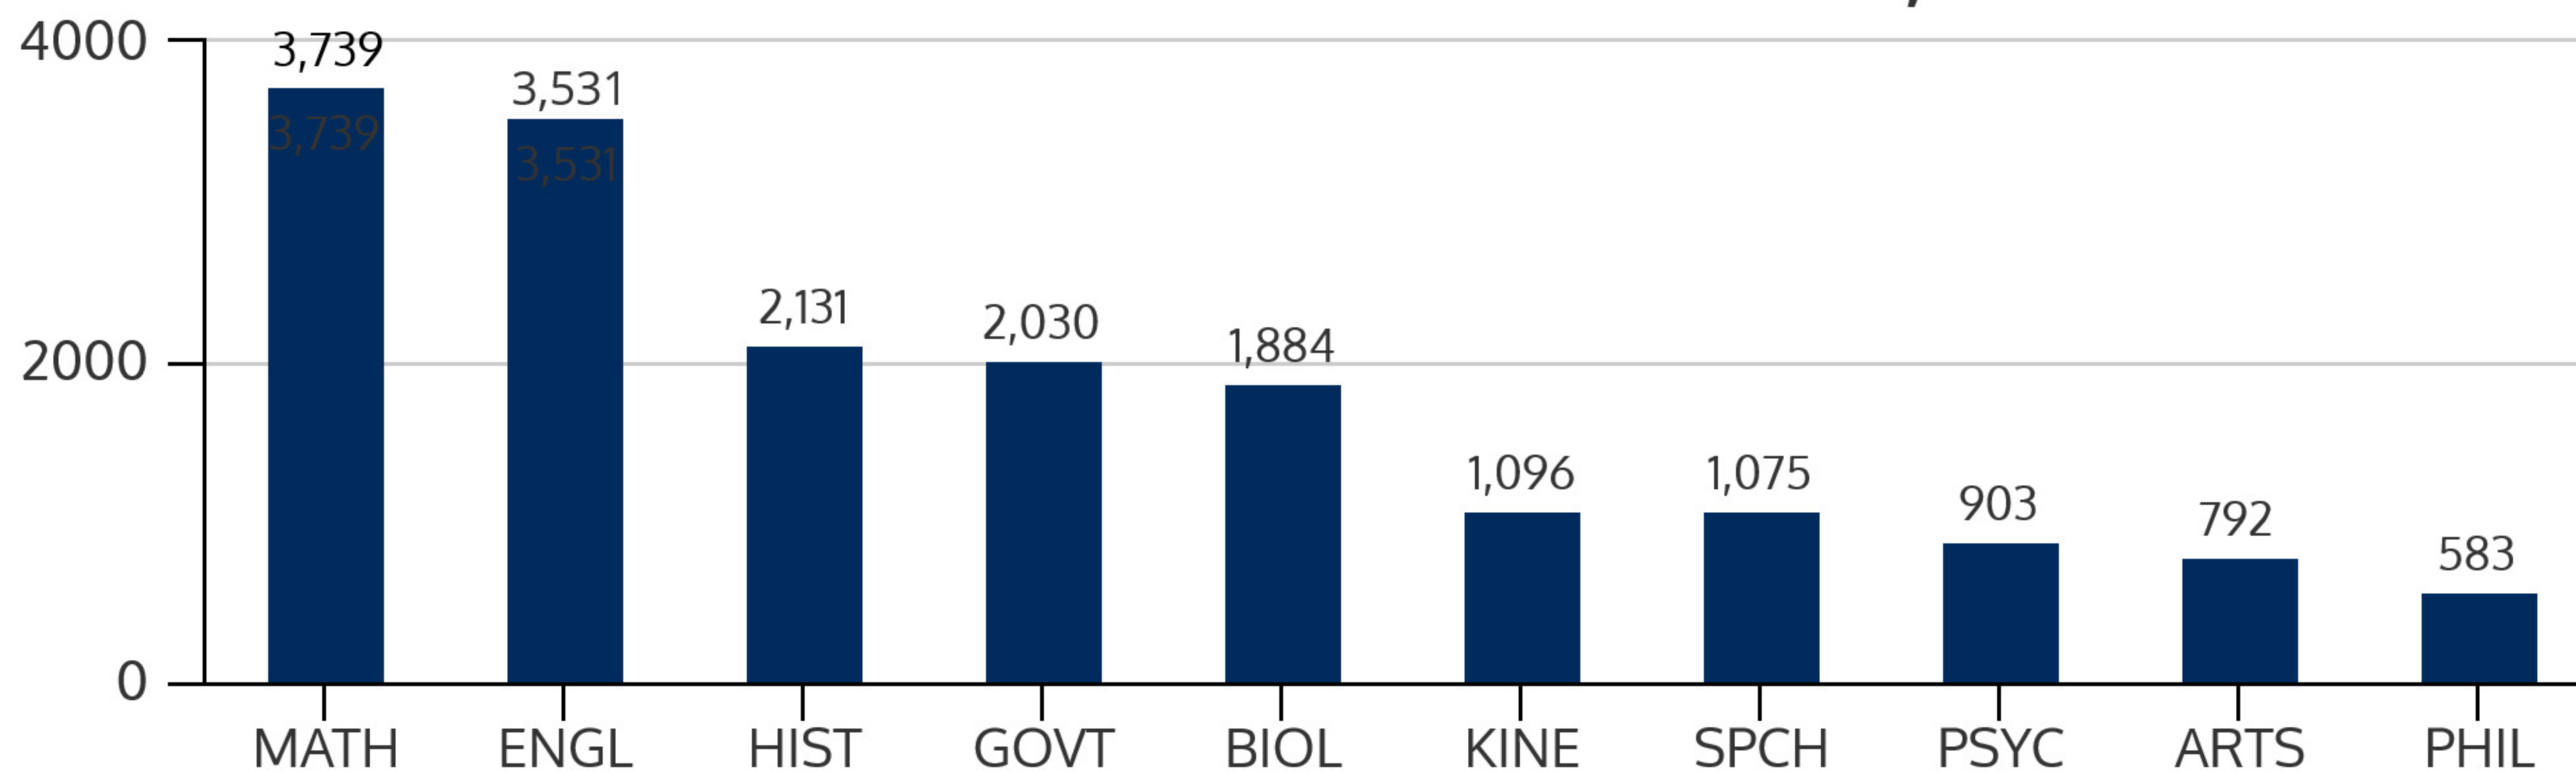

NORTHEAST CAMPUS 2017SP

SPRING 2017 HEADCOUNT: 11,870 STUDENTS

STUDENT DEMOGRAPHICS

ETHNICITY

GENDER

AGE GROUP

COURSE ENROLLMENTS

SPRING 2017 COURSE ENROLLMENT: 27,287

Source: ST Student Enrollment Data (Census Day) - Credit Type N excluded