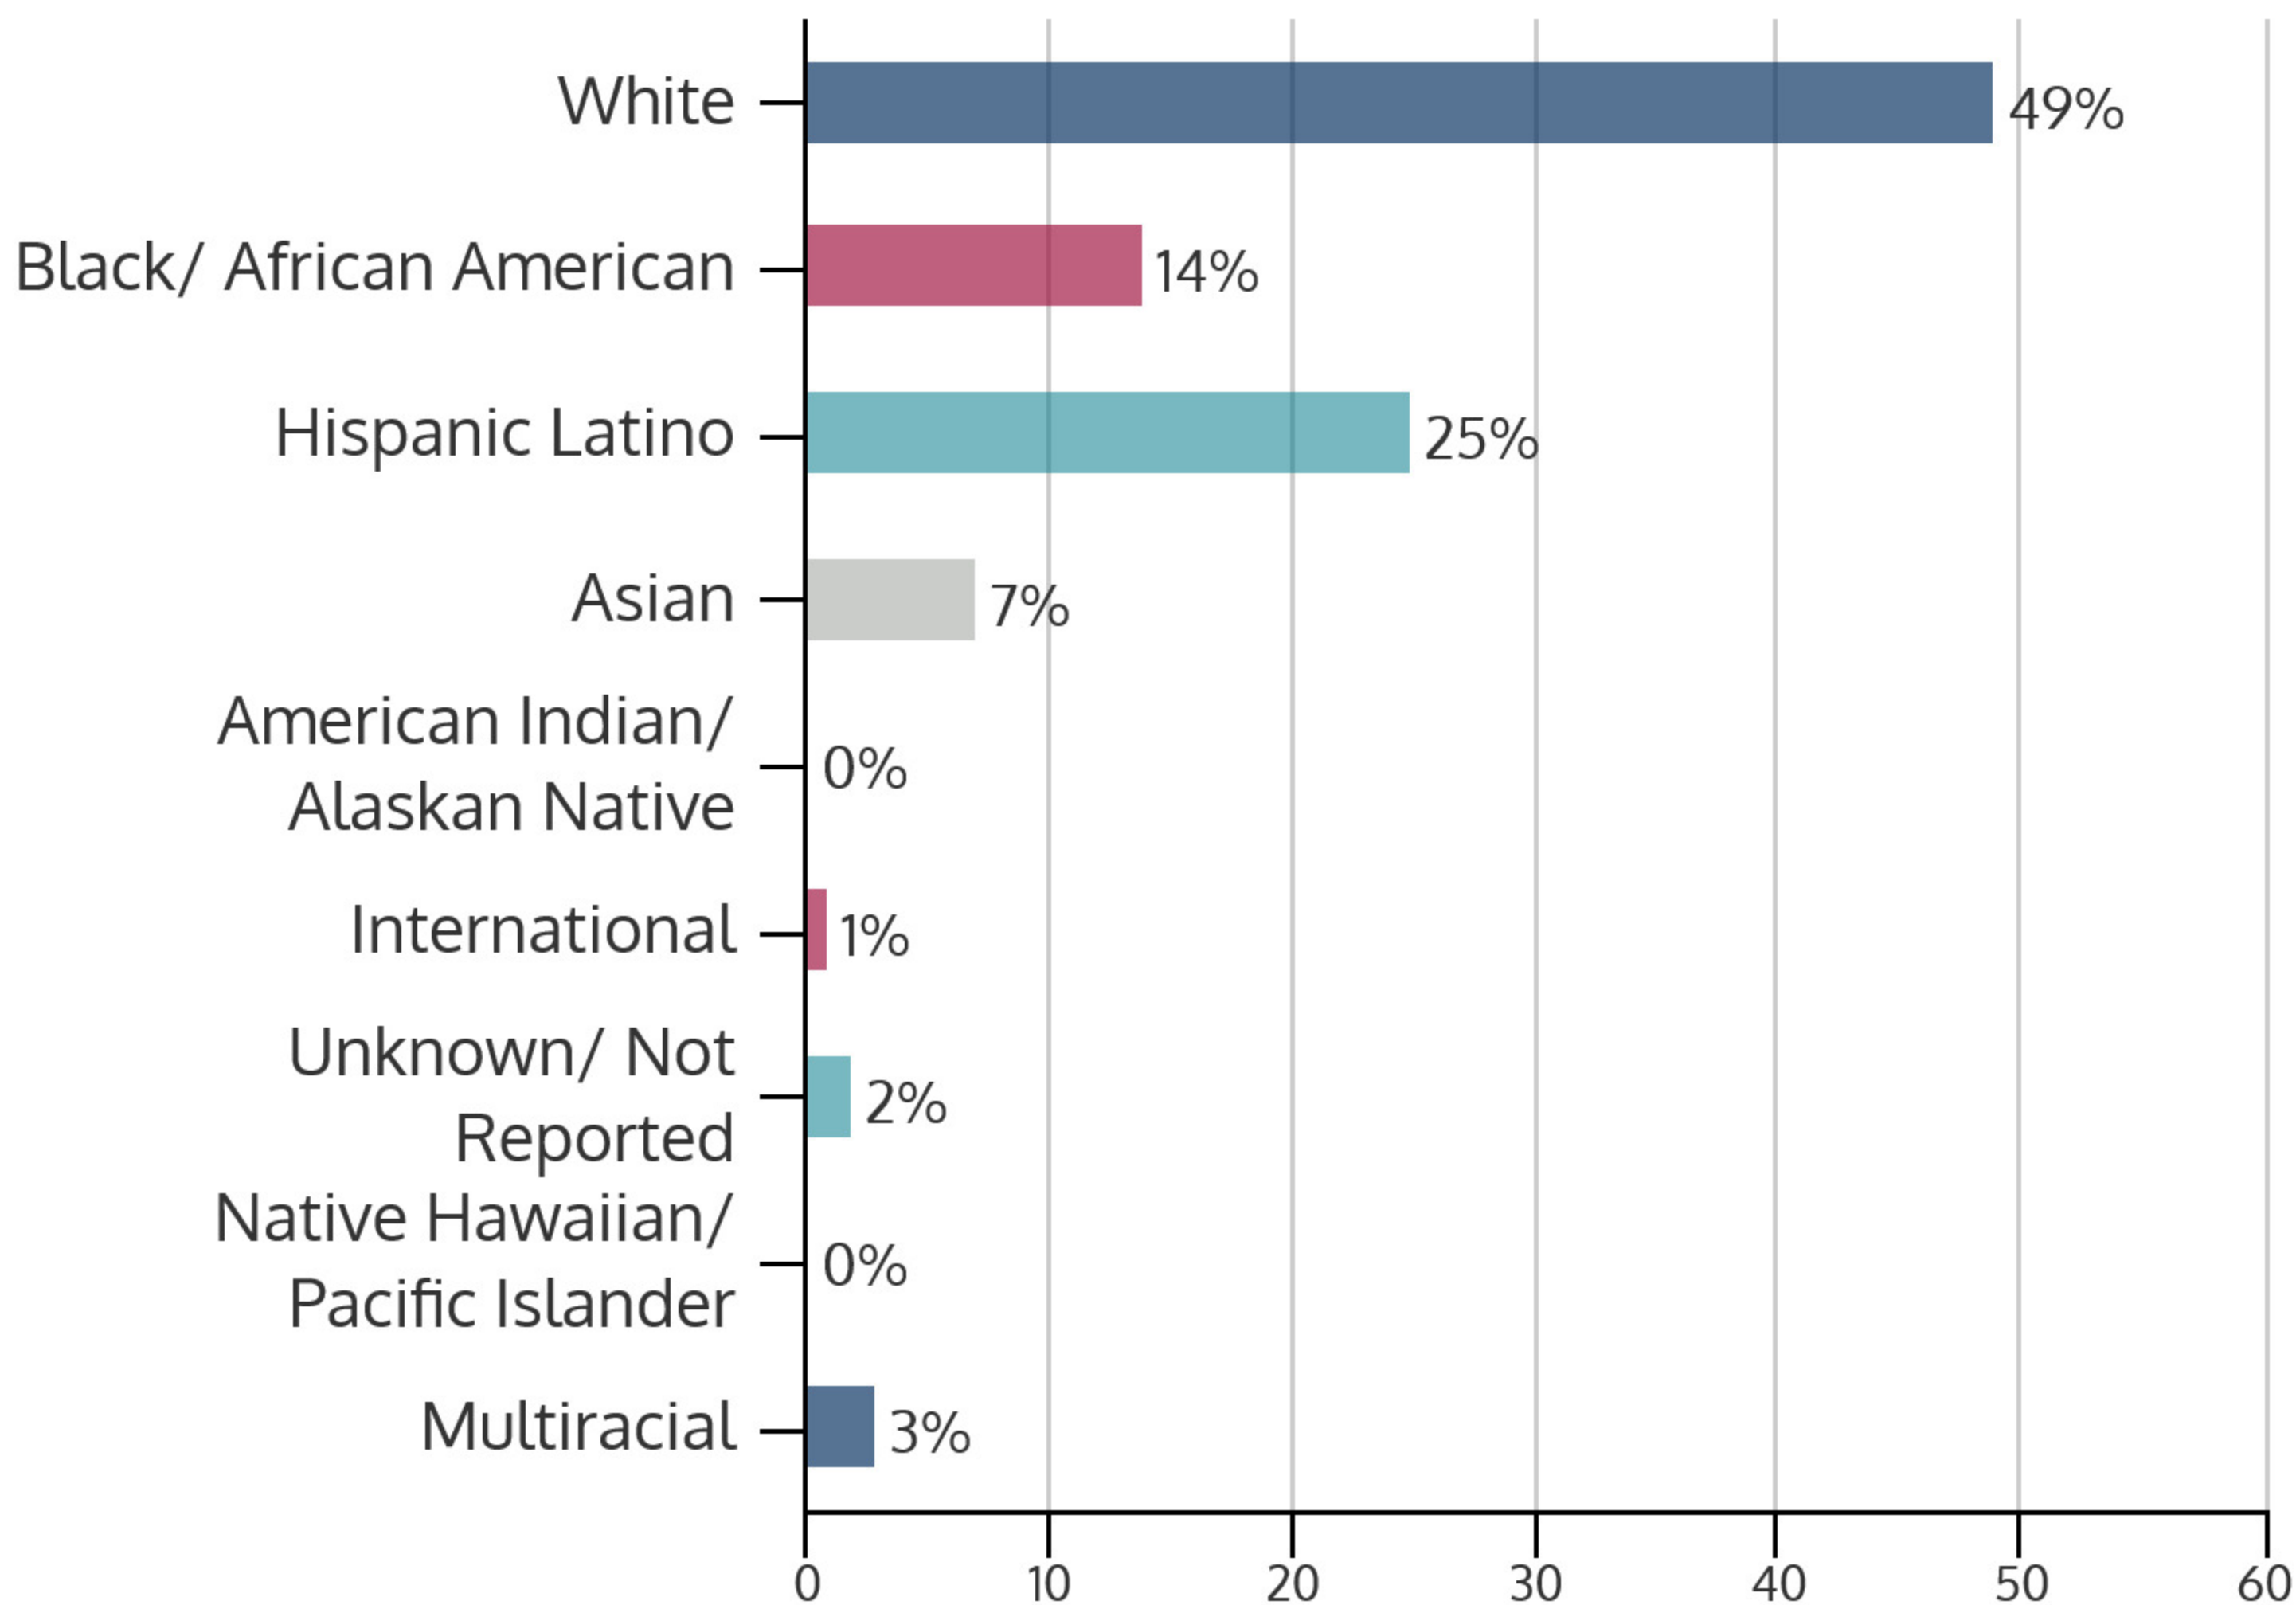

NORTHEAST CAMPUS 2017SP

SPRING 2017 HEADCOUNT: 11,870 STUDENTS

STUDENT DEMOGRAPHICS

ETHNICITY

GENDER

AGE GROUP

COURSE ENROLLMENTS

SPRING 2017 COURSE ENROLLMENT: 27,287