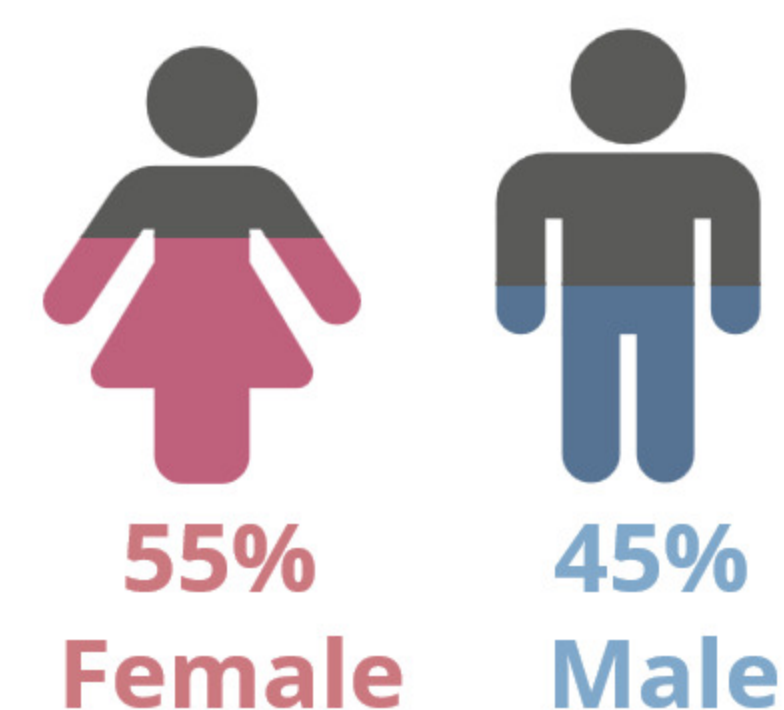

NORTHEAST CAMPUS 2017SP

SPRING 2017 HEADCOUNT: 11,870 STUDENTS

STUDENT DEMOGRAPHICS

ETHNICITY

GENDER

AGE GROUP

COURSE ENROLLMENTS

SPRING 2017 COURSE ENROLLMENT: 27,287