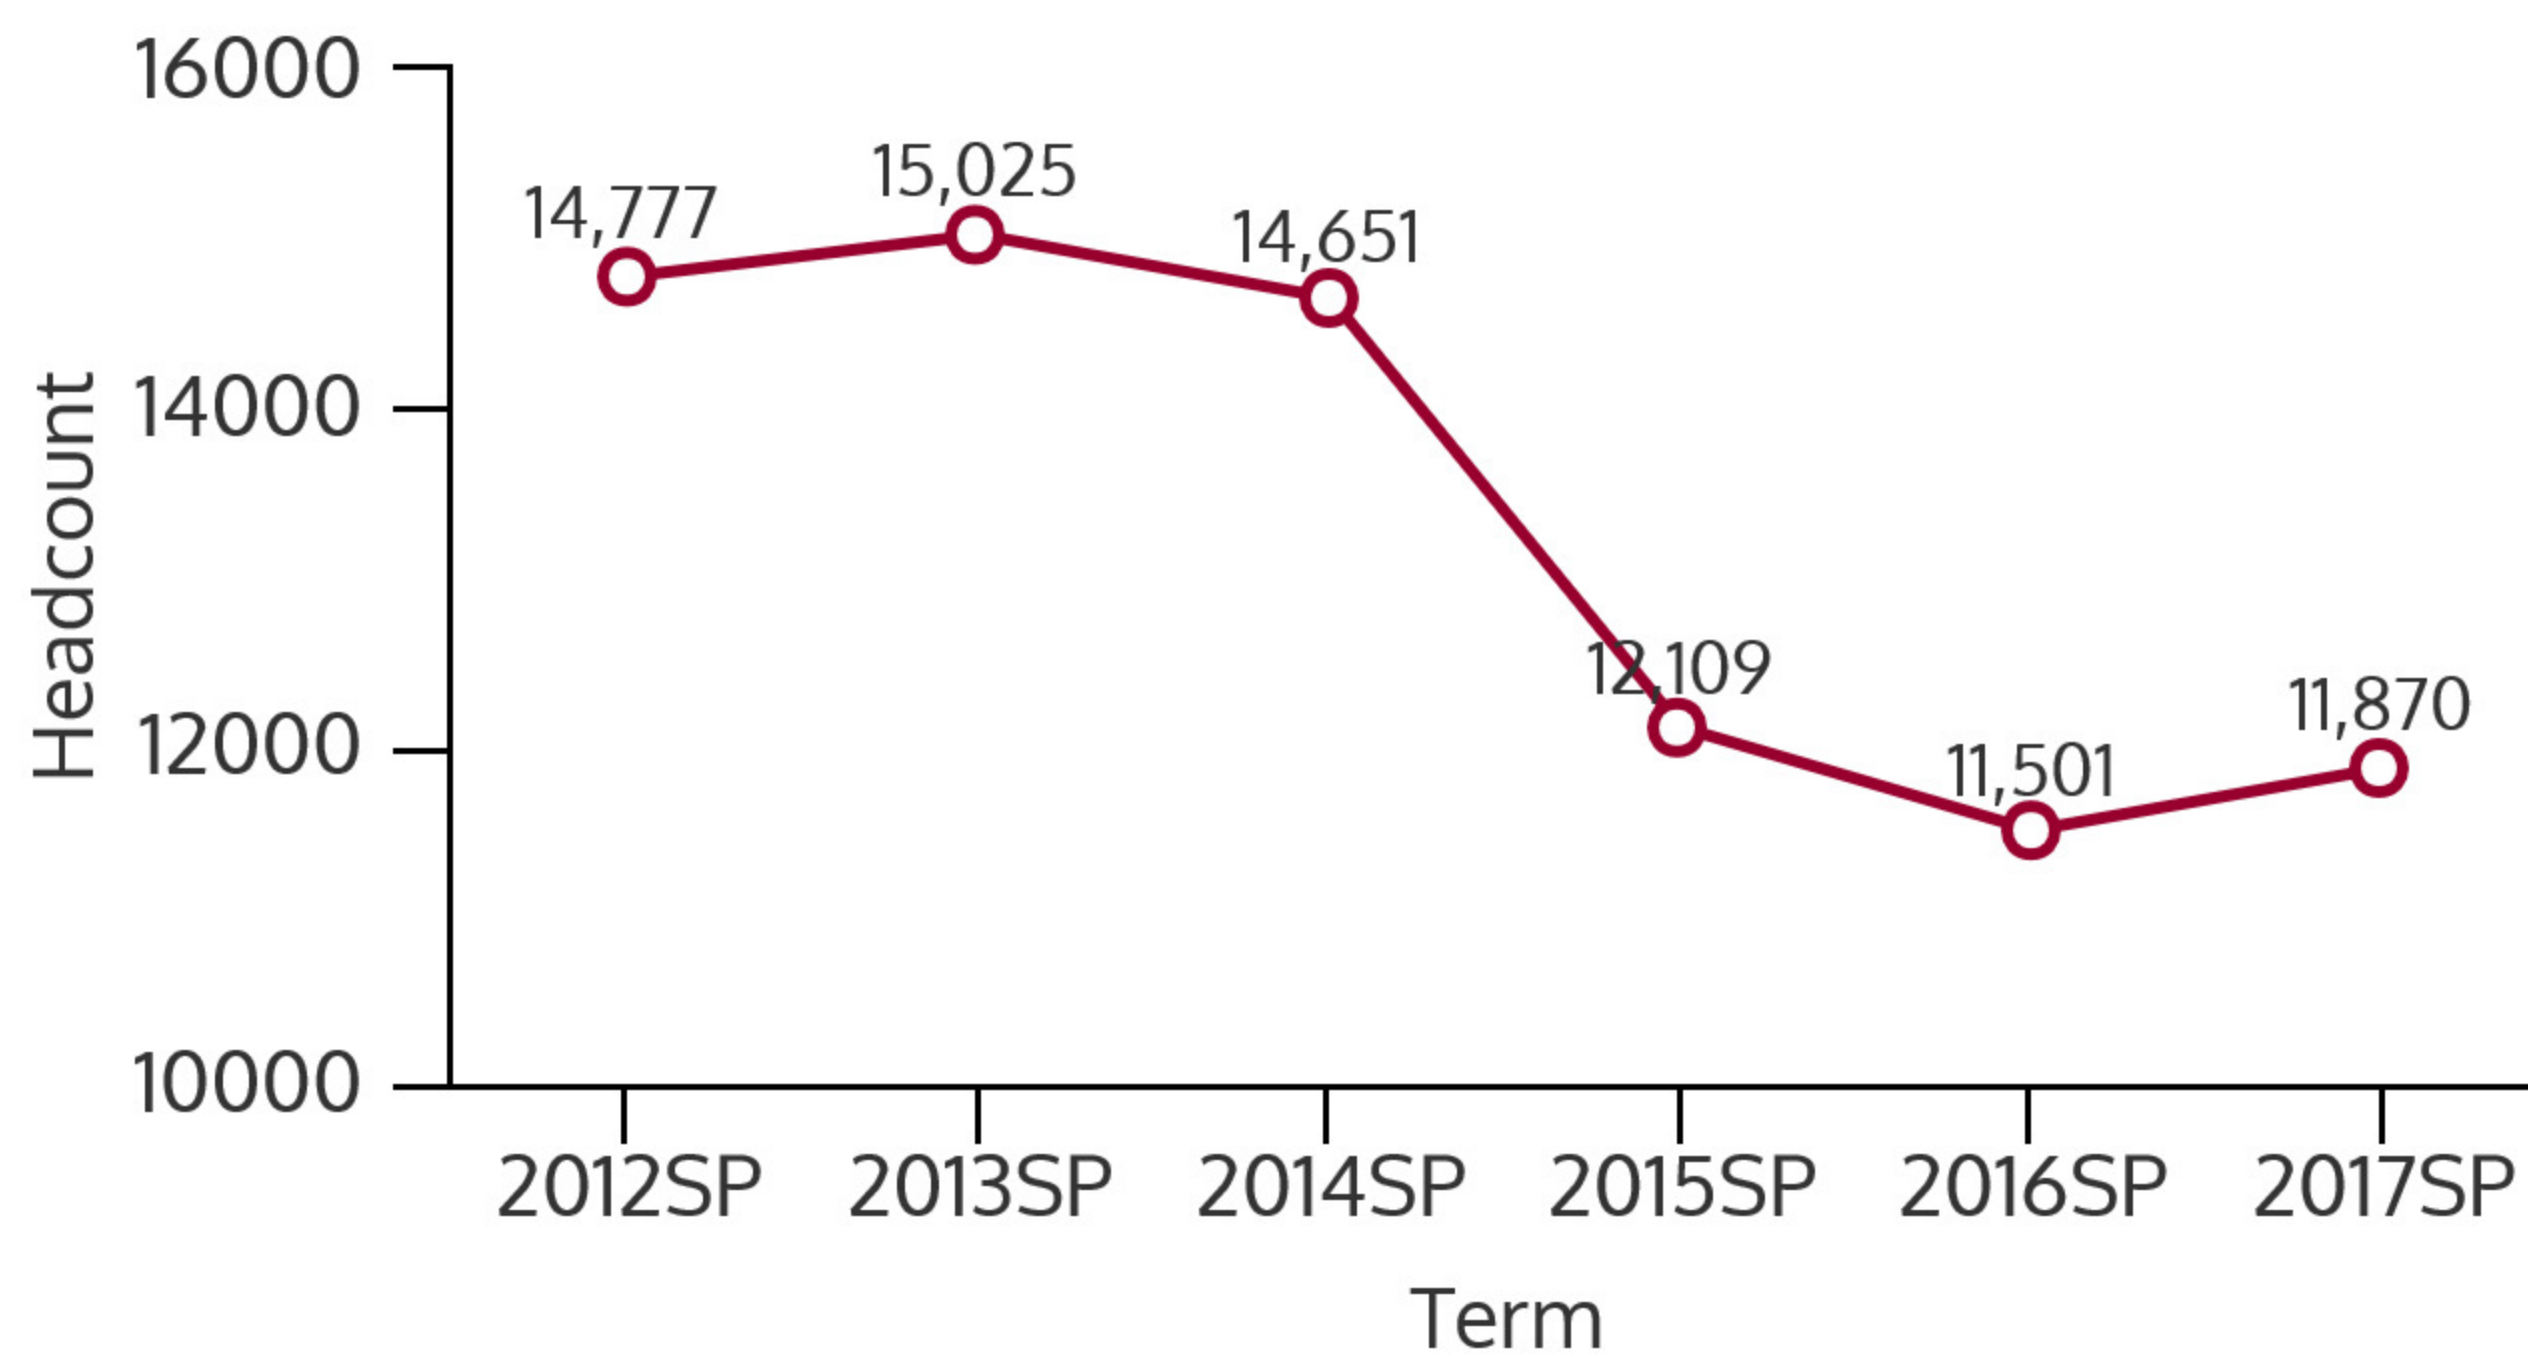

NORTHEAST CAMPUS 2017SP

SPRING 2017 HEADCOUNT: 11,870 STUDENTS

STUDENT DEMOGRAPHICS

ETHNICITY

GENDER

AGE GROUP

COURSE ENROLLMENTS

SPRING 2017 COURSE ENROLLMENT: 27,287

Source: ST Student Enrollment Data (Census Day) - Credit Type N excluded