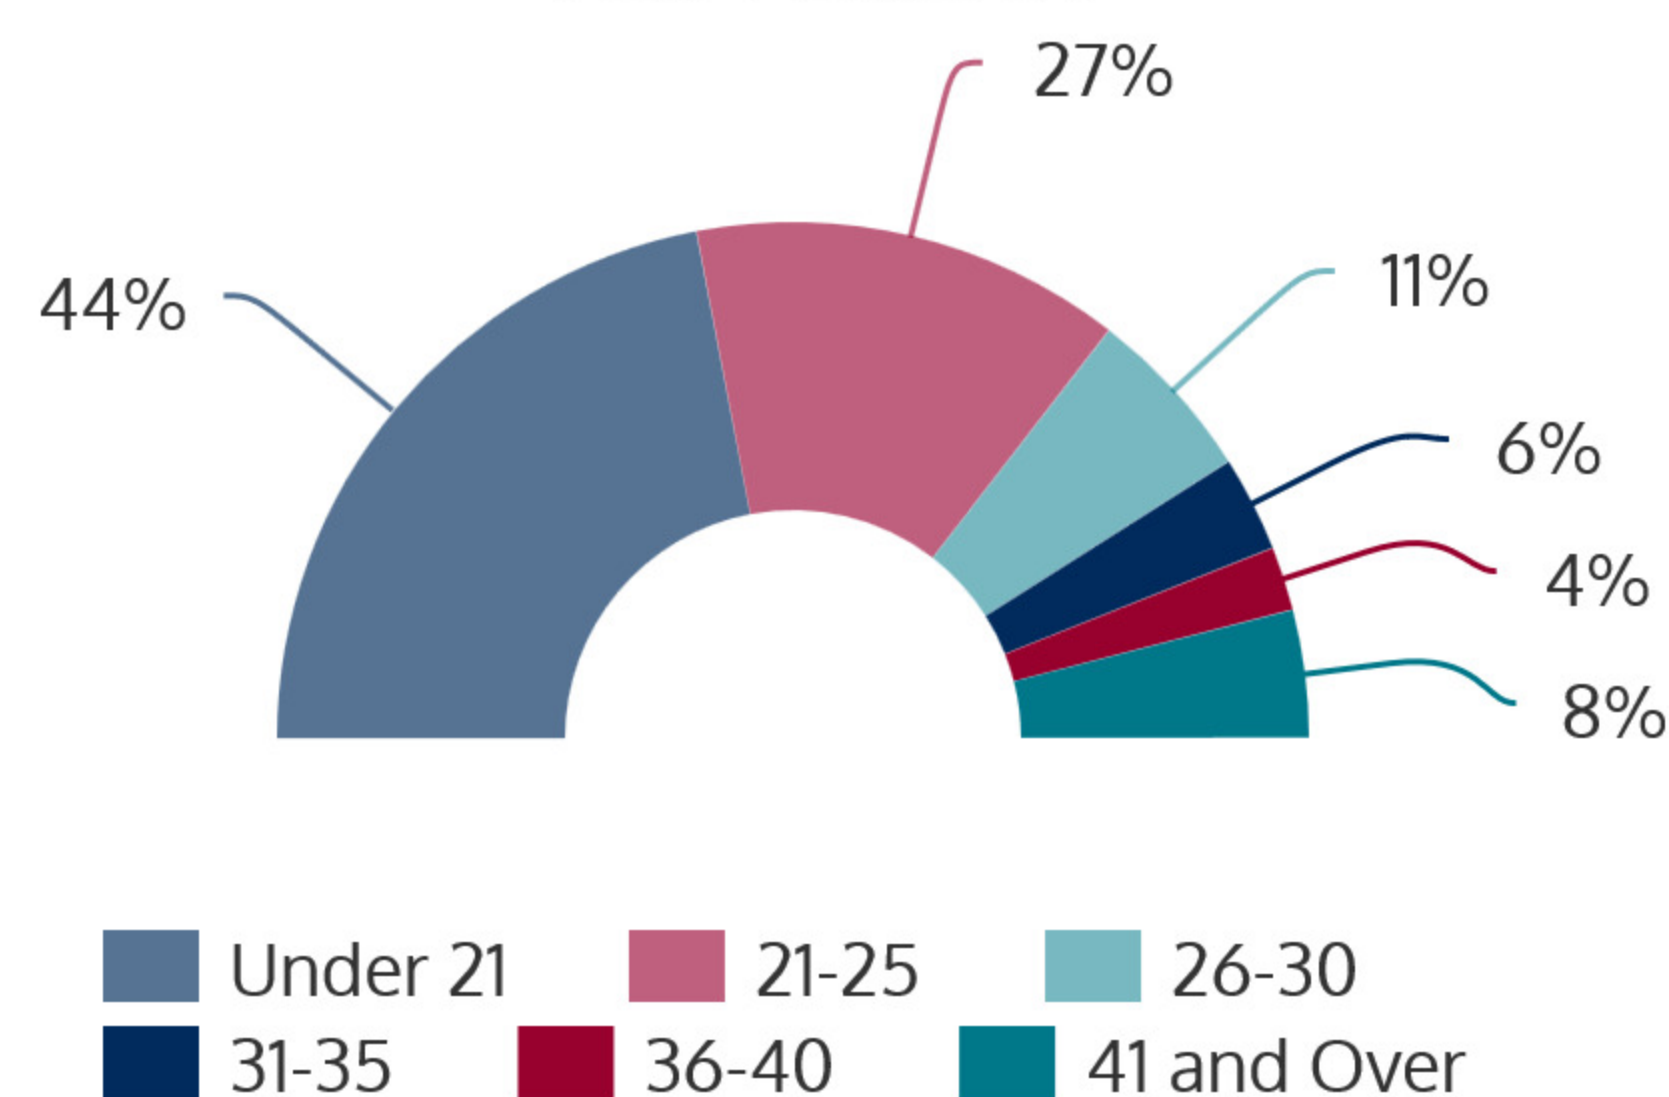

NORTHEAST CAMPUS 2017SP

SPRING 2017 HEADCOUNT: 11,870 STUDENTS

STUDENT DEMOGRAPHICS

ETHNICITY

GENDER

AGE GROUP

COURSE ENROLLMENTS

SPRING 2017 COURSE ENROLLMENT: 27,287

Source: ST Student Enrollment Data (Census Day) - Credit Type N excluded