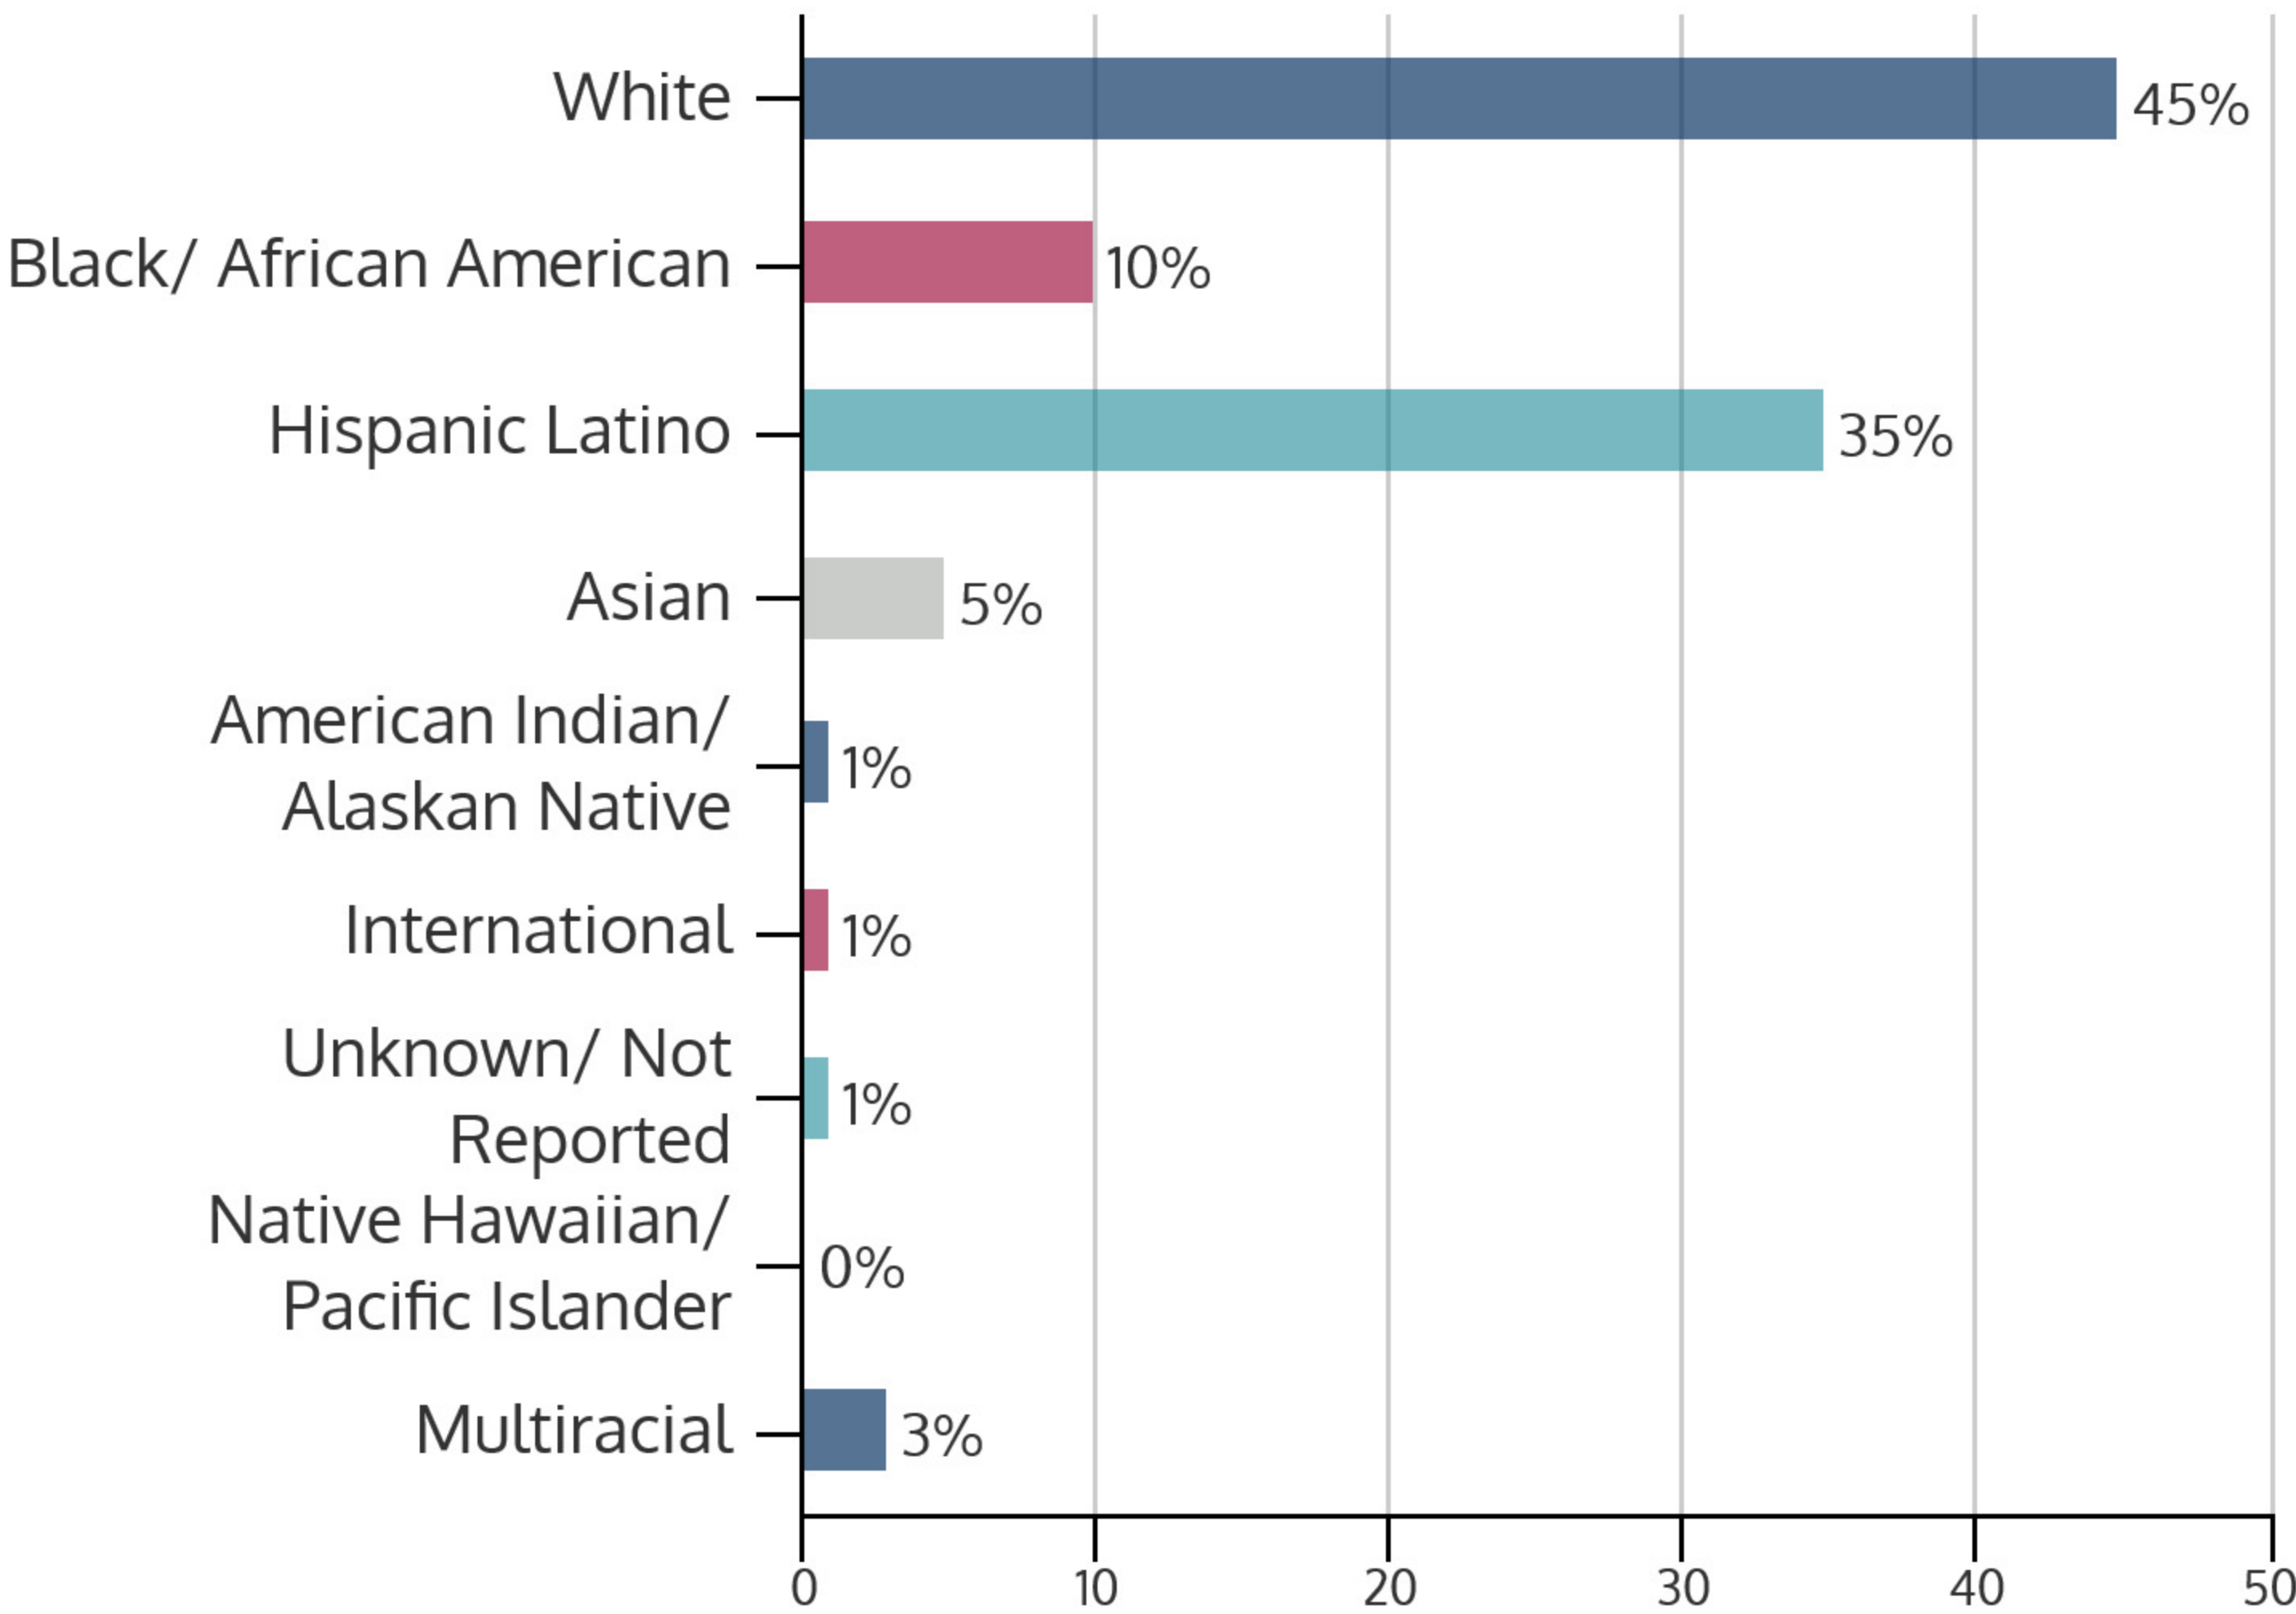

## SPRING 2017 HEADCOUNT: 9,003 STUDENTS

## STUDENT DEMOGRAPHICS

### ETHNICITY