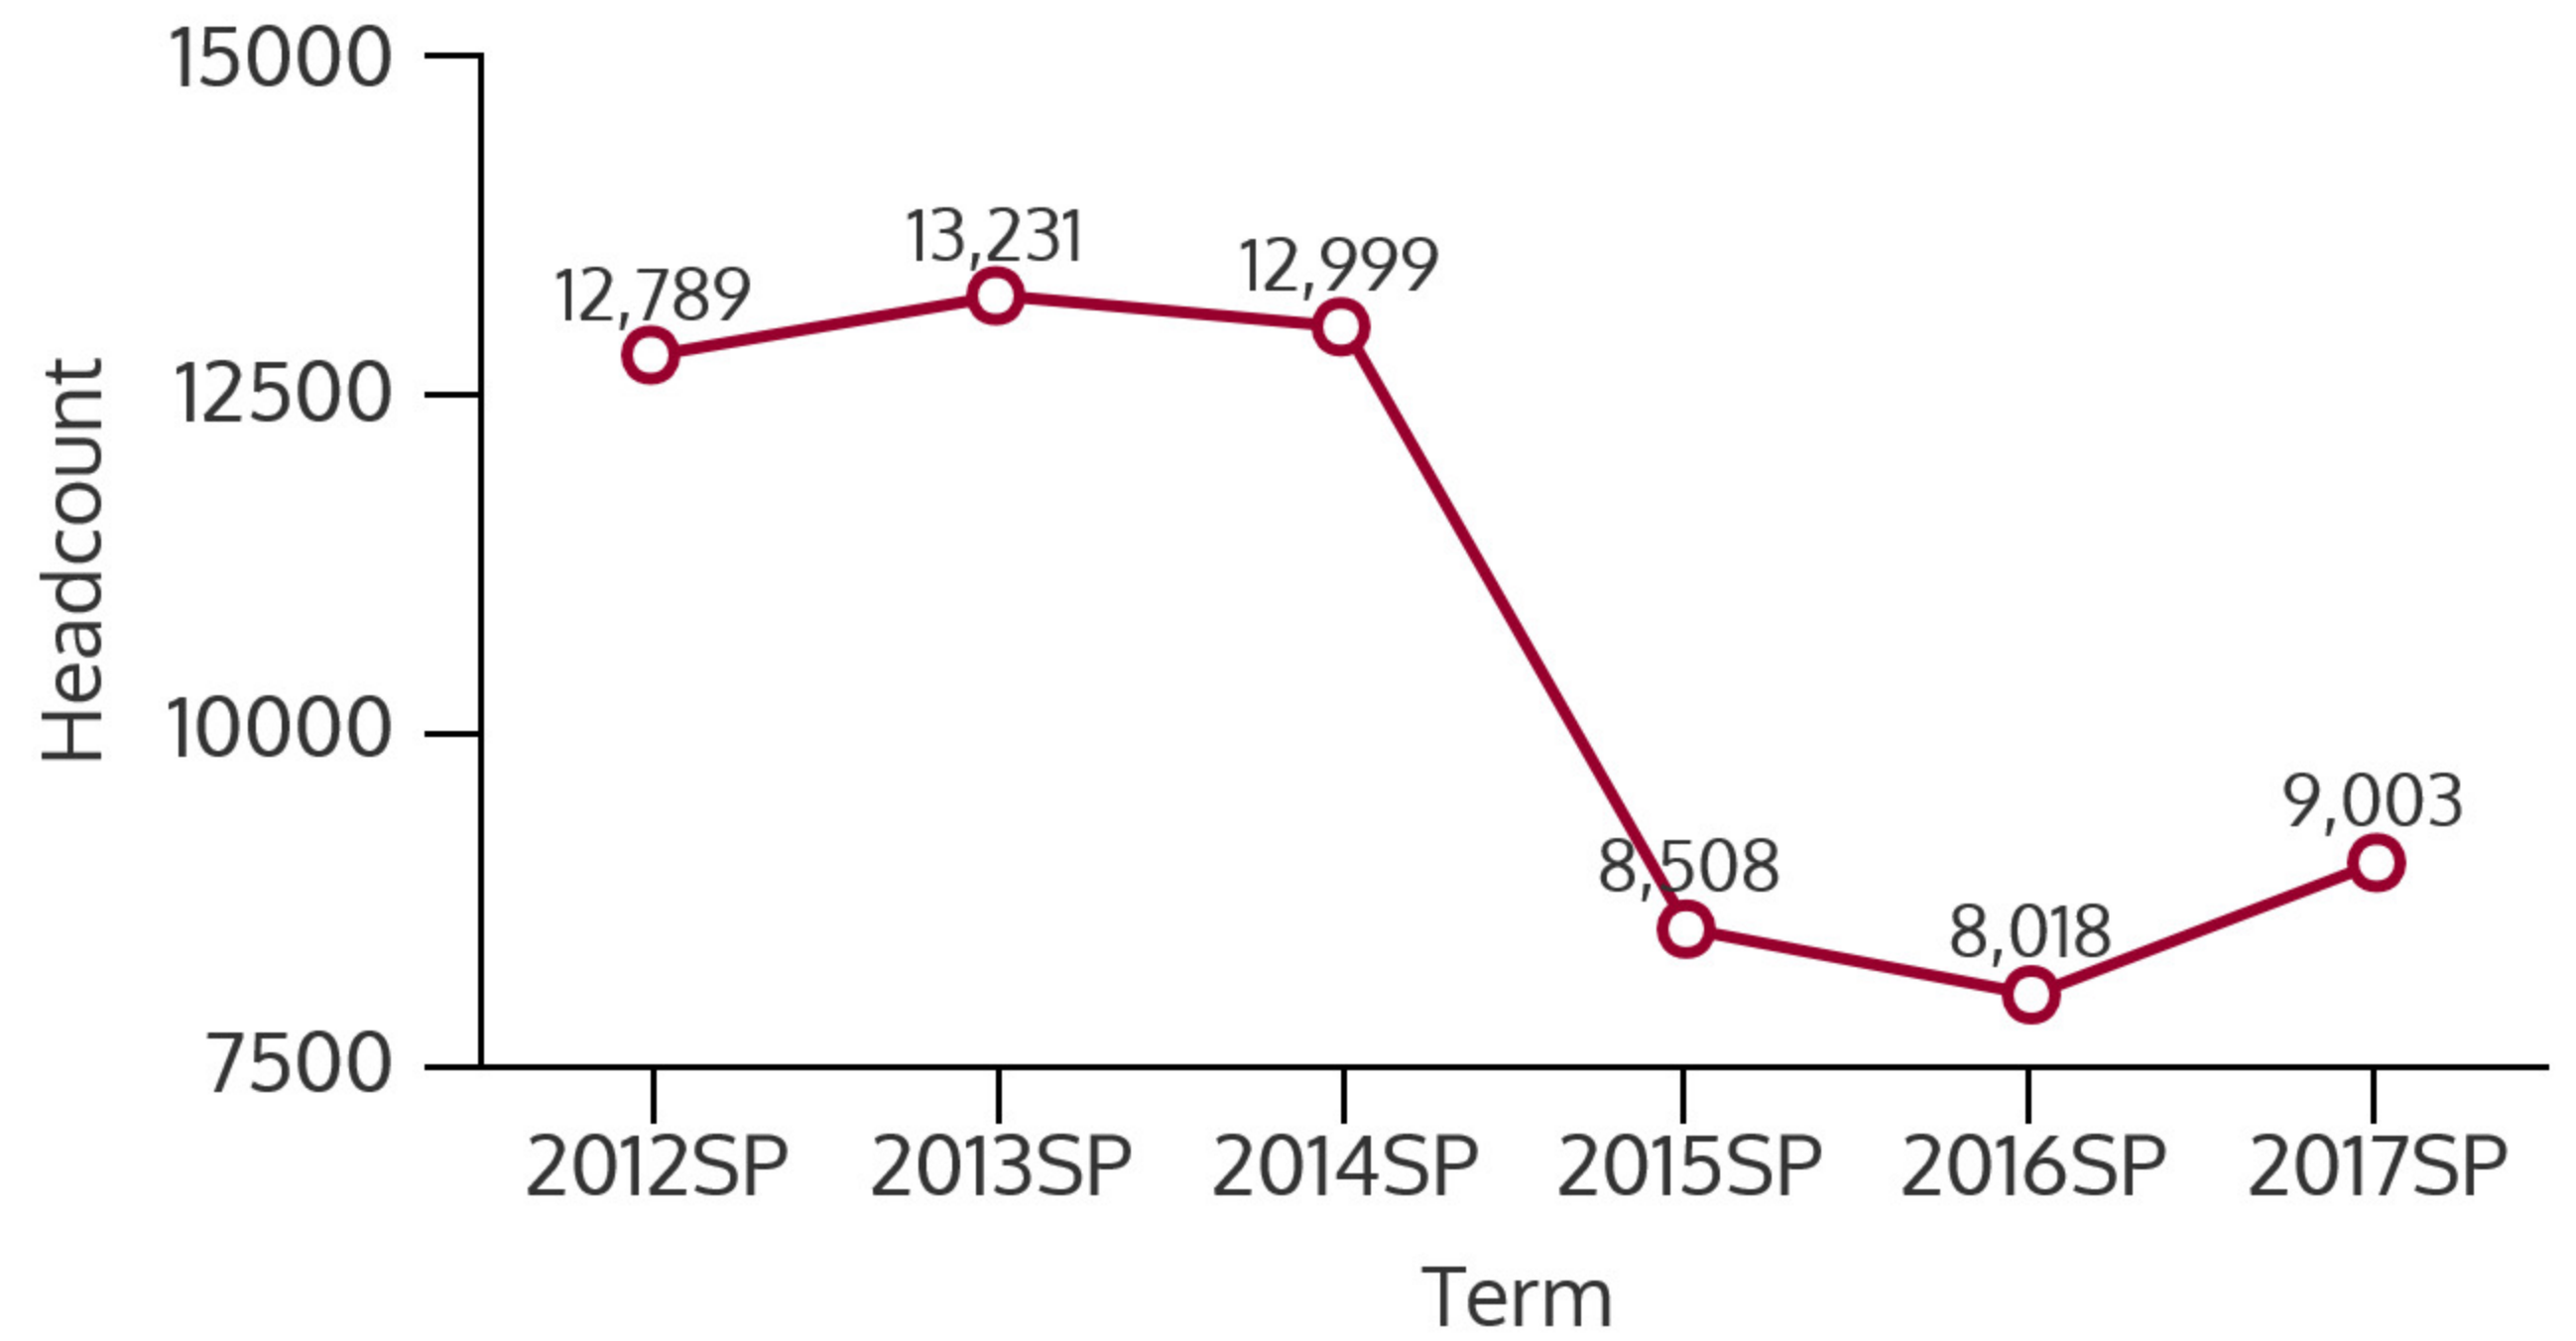

# NORTHWEST CAMPUS 2017SP

## SPRING 2017 HEADCOUNT: 9,003 STUDENTS

## STUDENT DEMOGRAPHICS