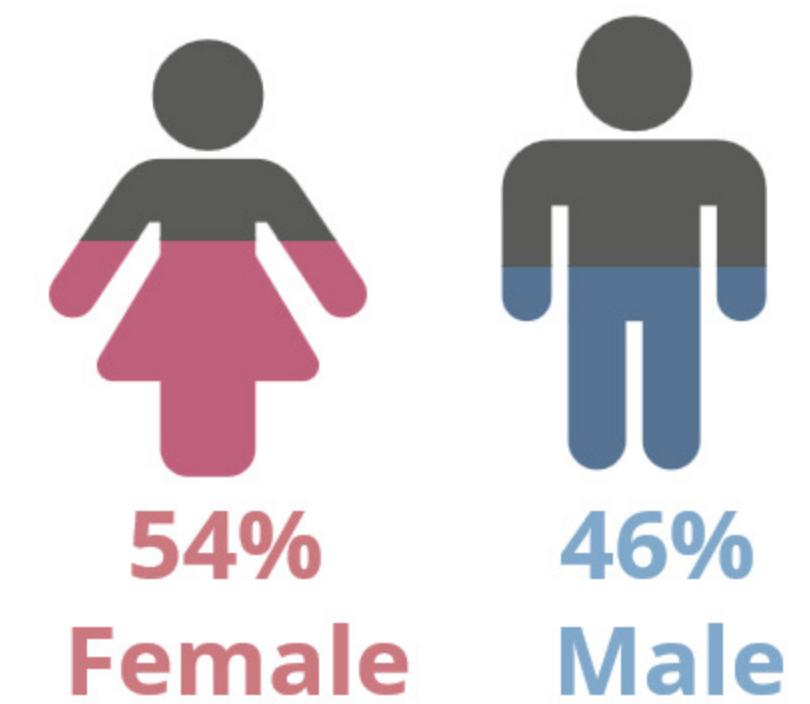

## SPRING 2017 HEADCOUNT: 9,003 STUDENTS

## STUDENT DEMOGRAPHICS

### ETHNICITY

### AGE GROUP