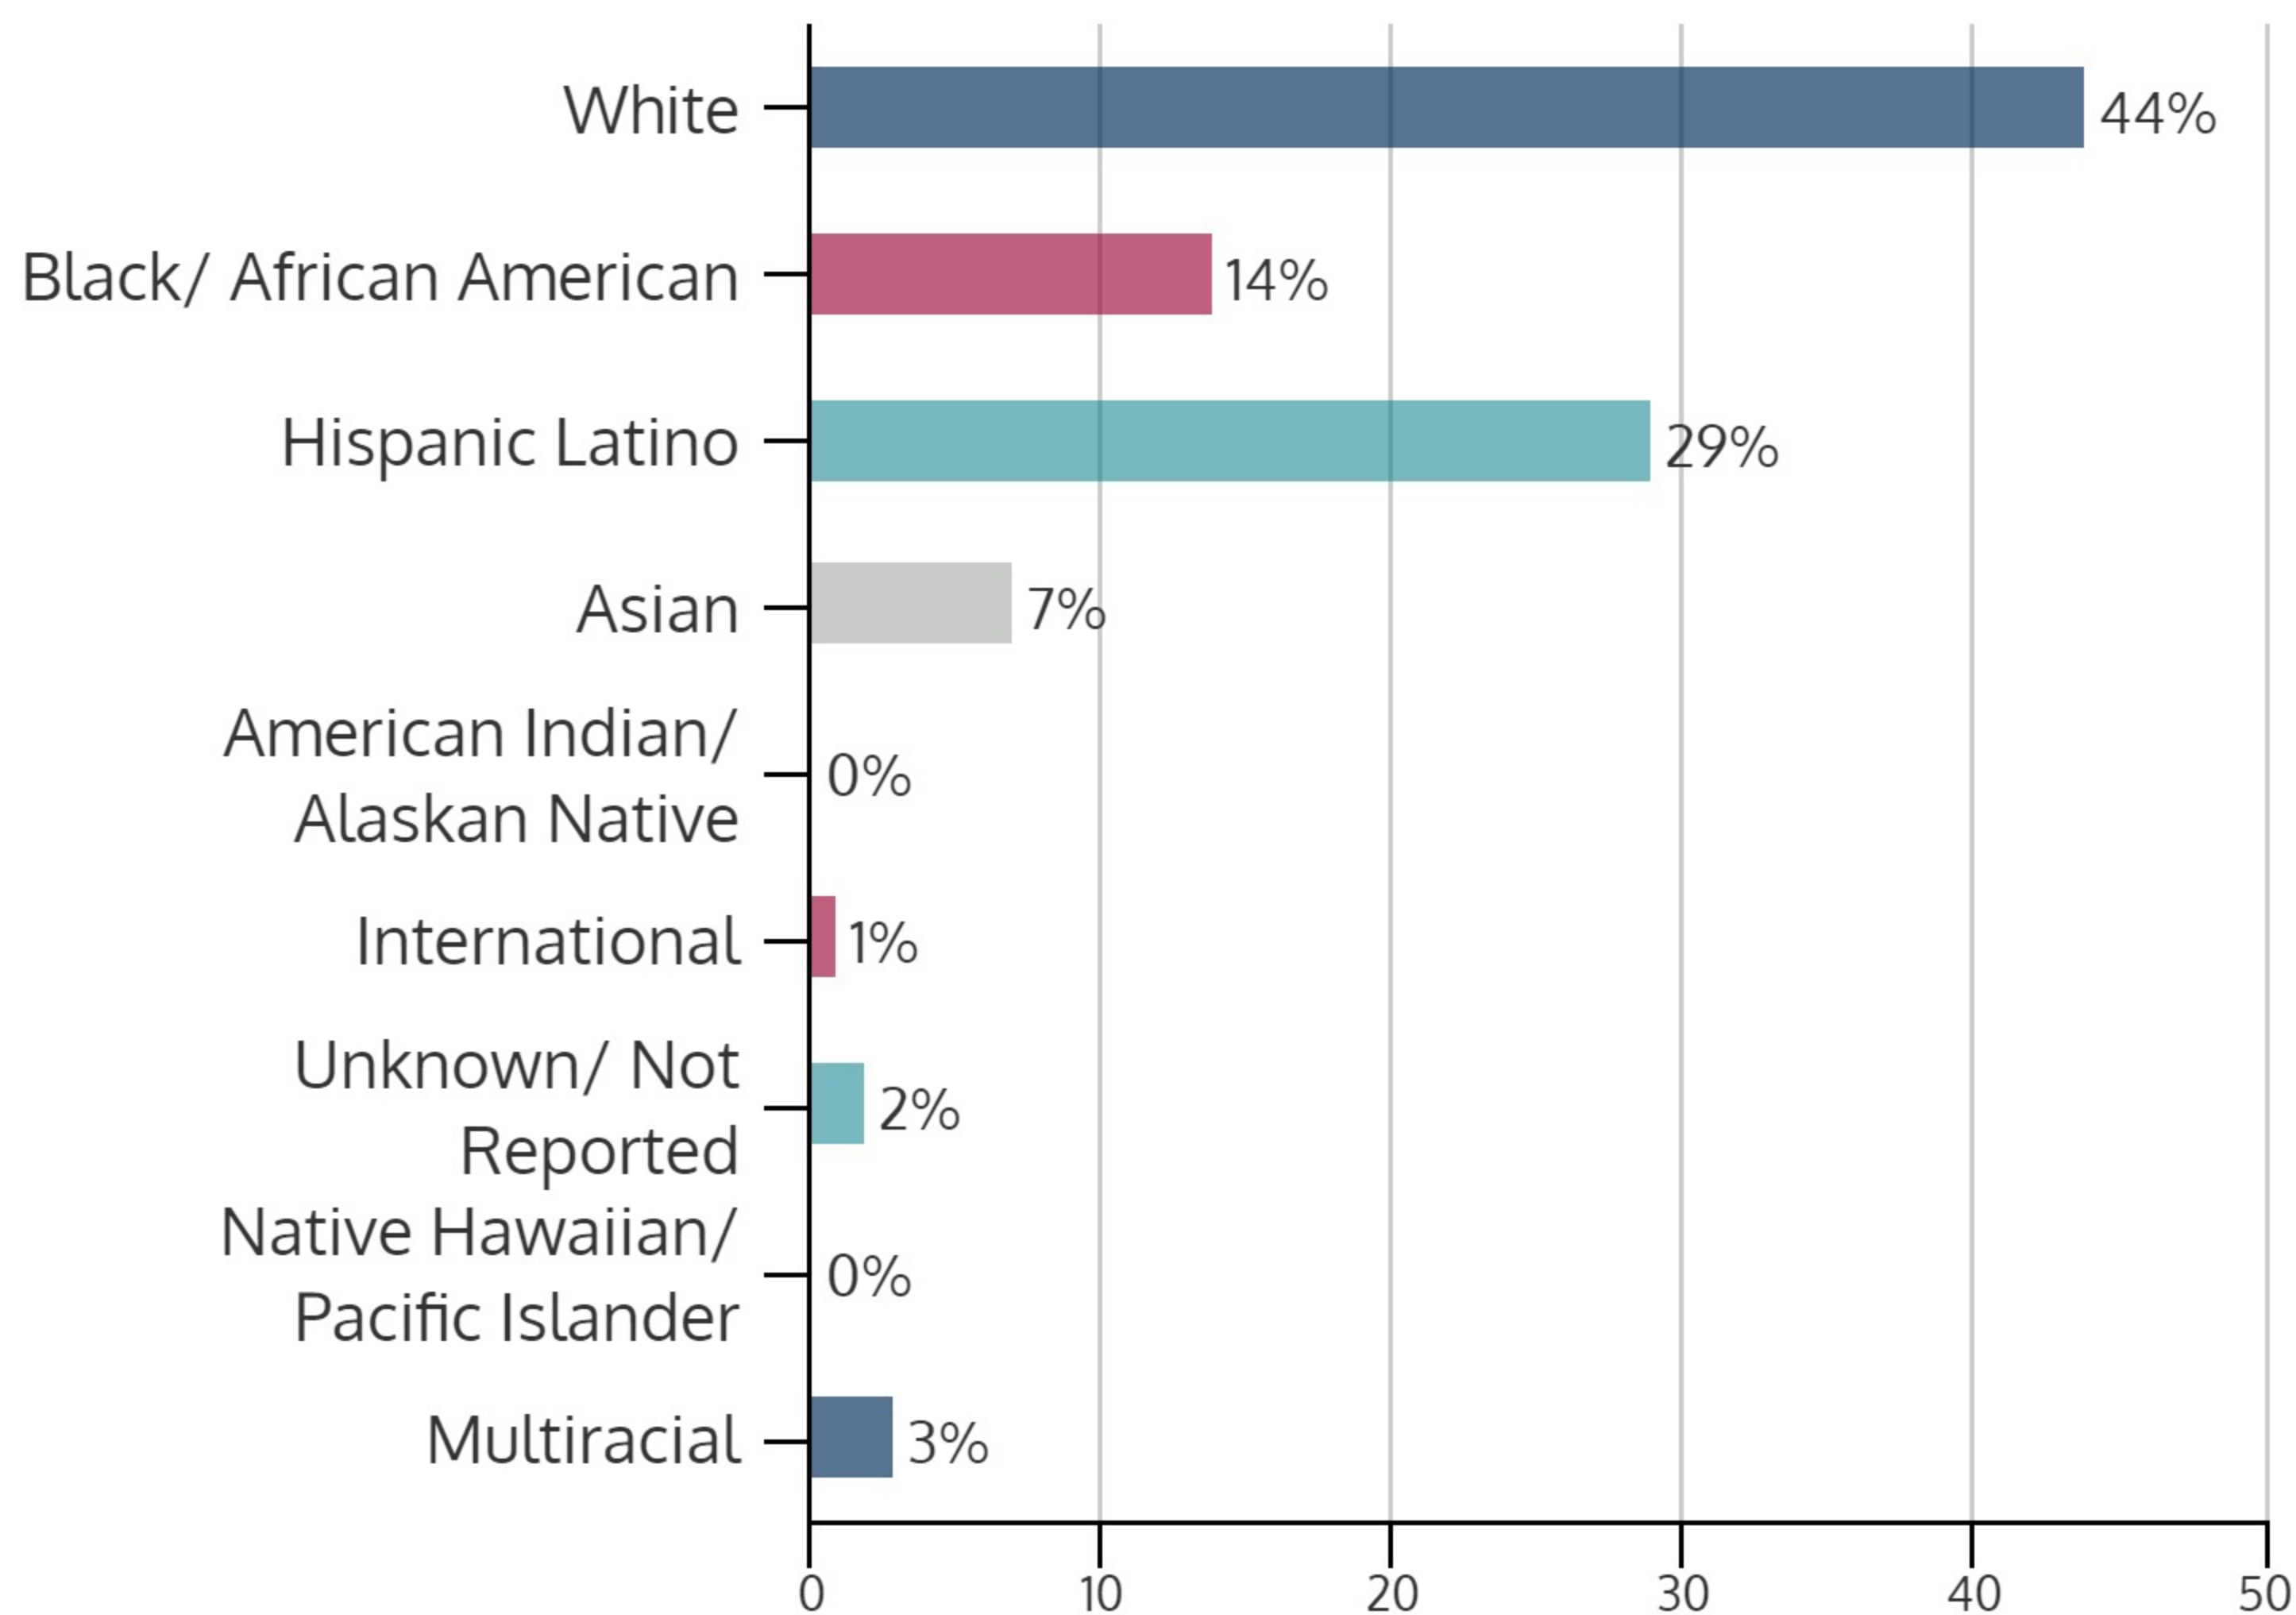

## FALL 2018 HEADCOUNT: 12,943 STUDENTS

## STUDENT DEMOGRAPHICS

### ETHNICITY