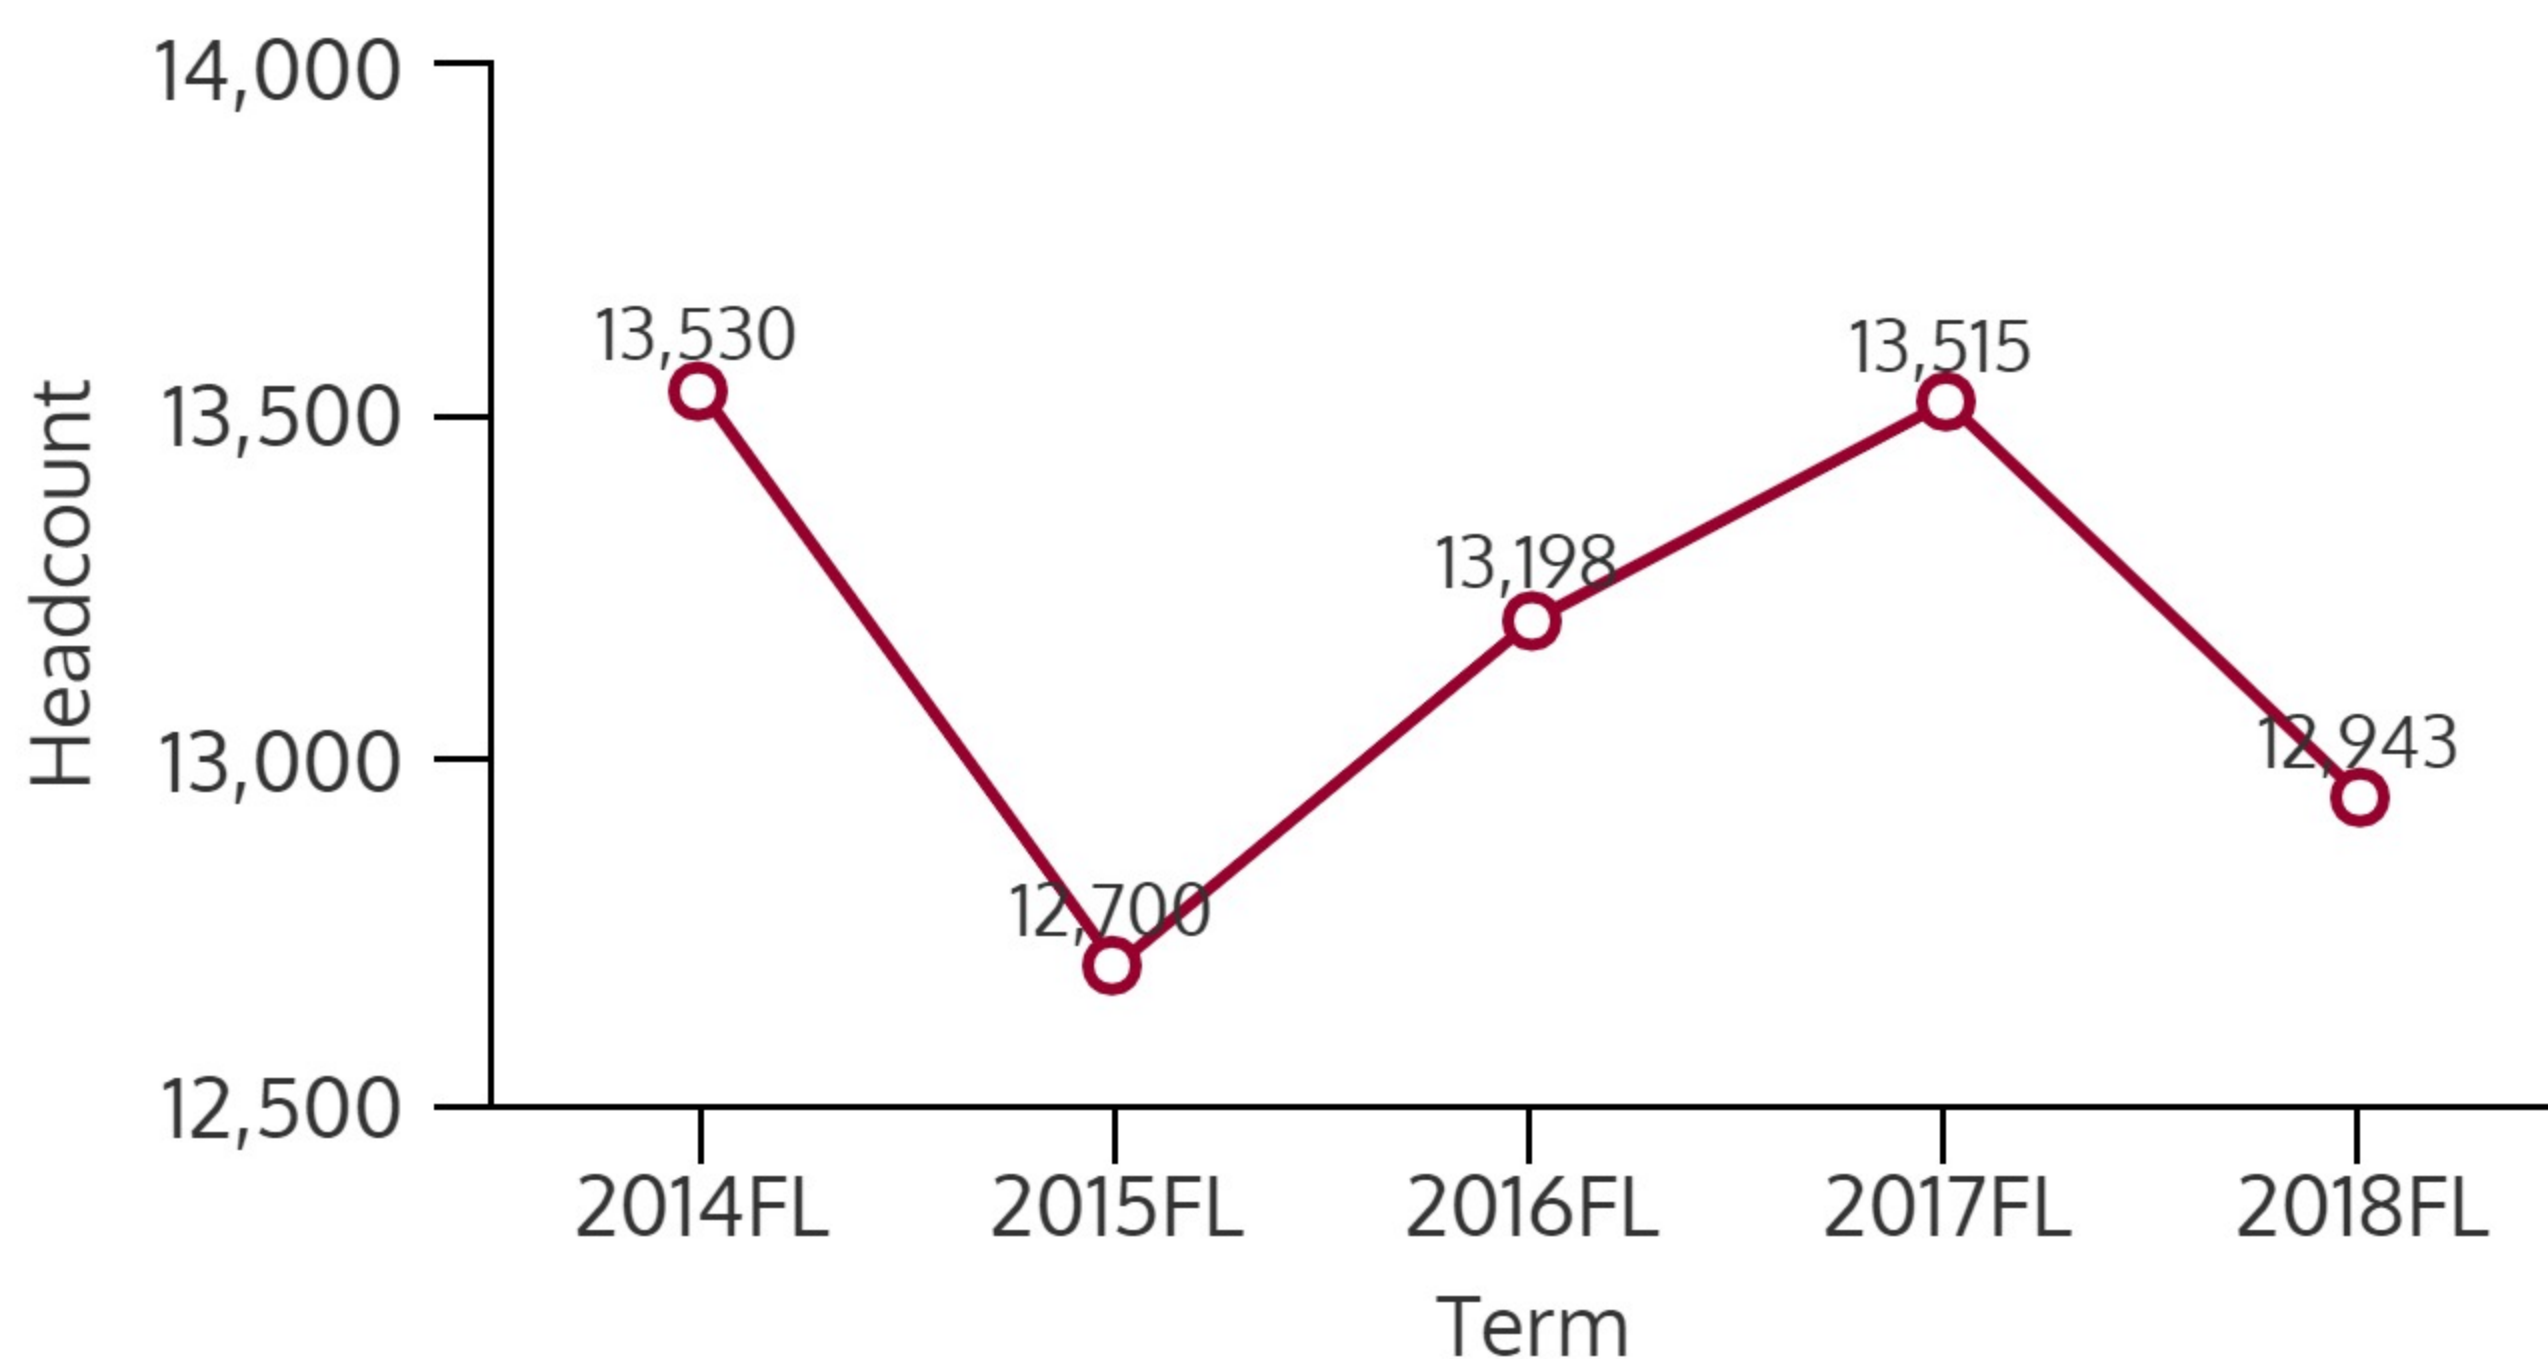

# NORTHEAST CAMPUS 2018FL

## FALL 2018 HEADCOUNT: 12,943 STUDENTS

## STUDENT DEMOGRAPHICS