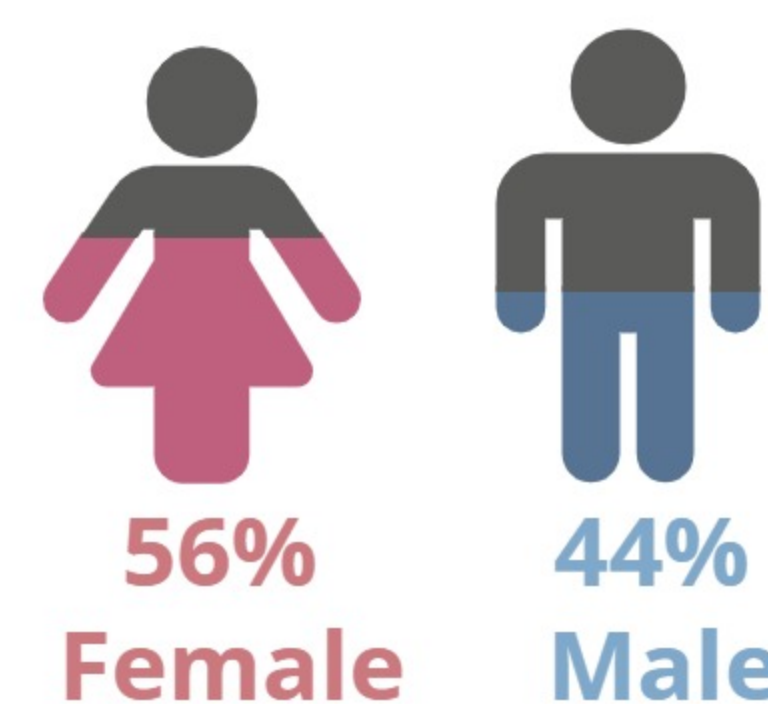

## FALL 2018 HEADCOUNT: 12,943 STUDENTS

## STUDENT DEMOGRAPHICS

### ETHNICITY

### AGE GROUP