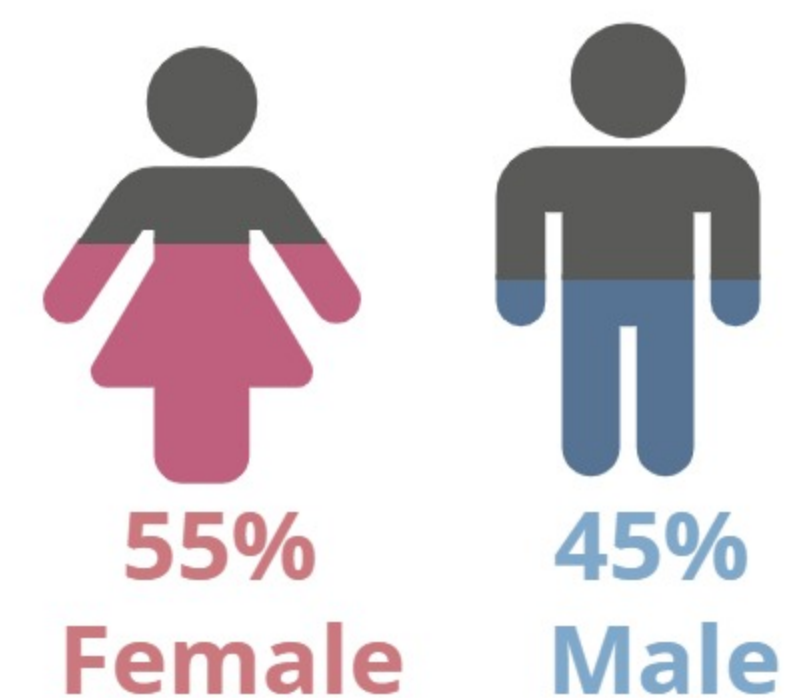

## FALL 2018 HEADCOUNT: 9,514 STUDENTS

## STUDENT DEMOGRAPHICS

### ETHNICITY

### AGE GROUP