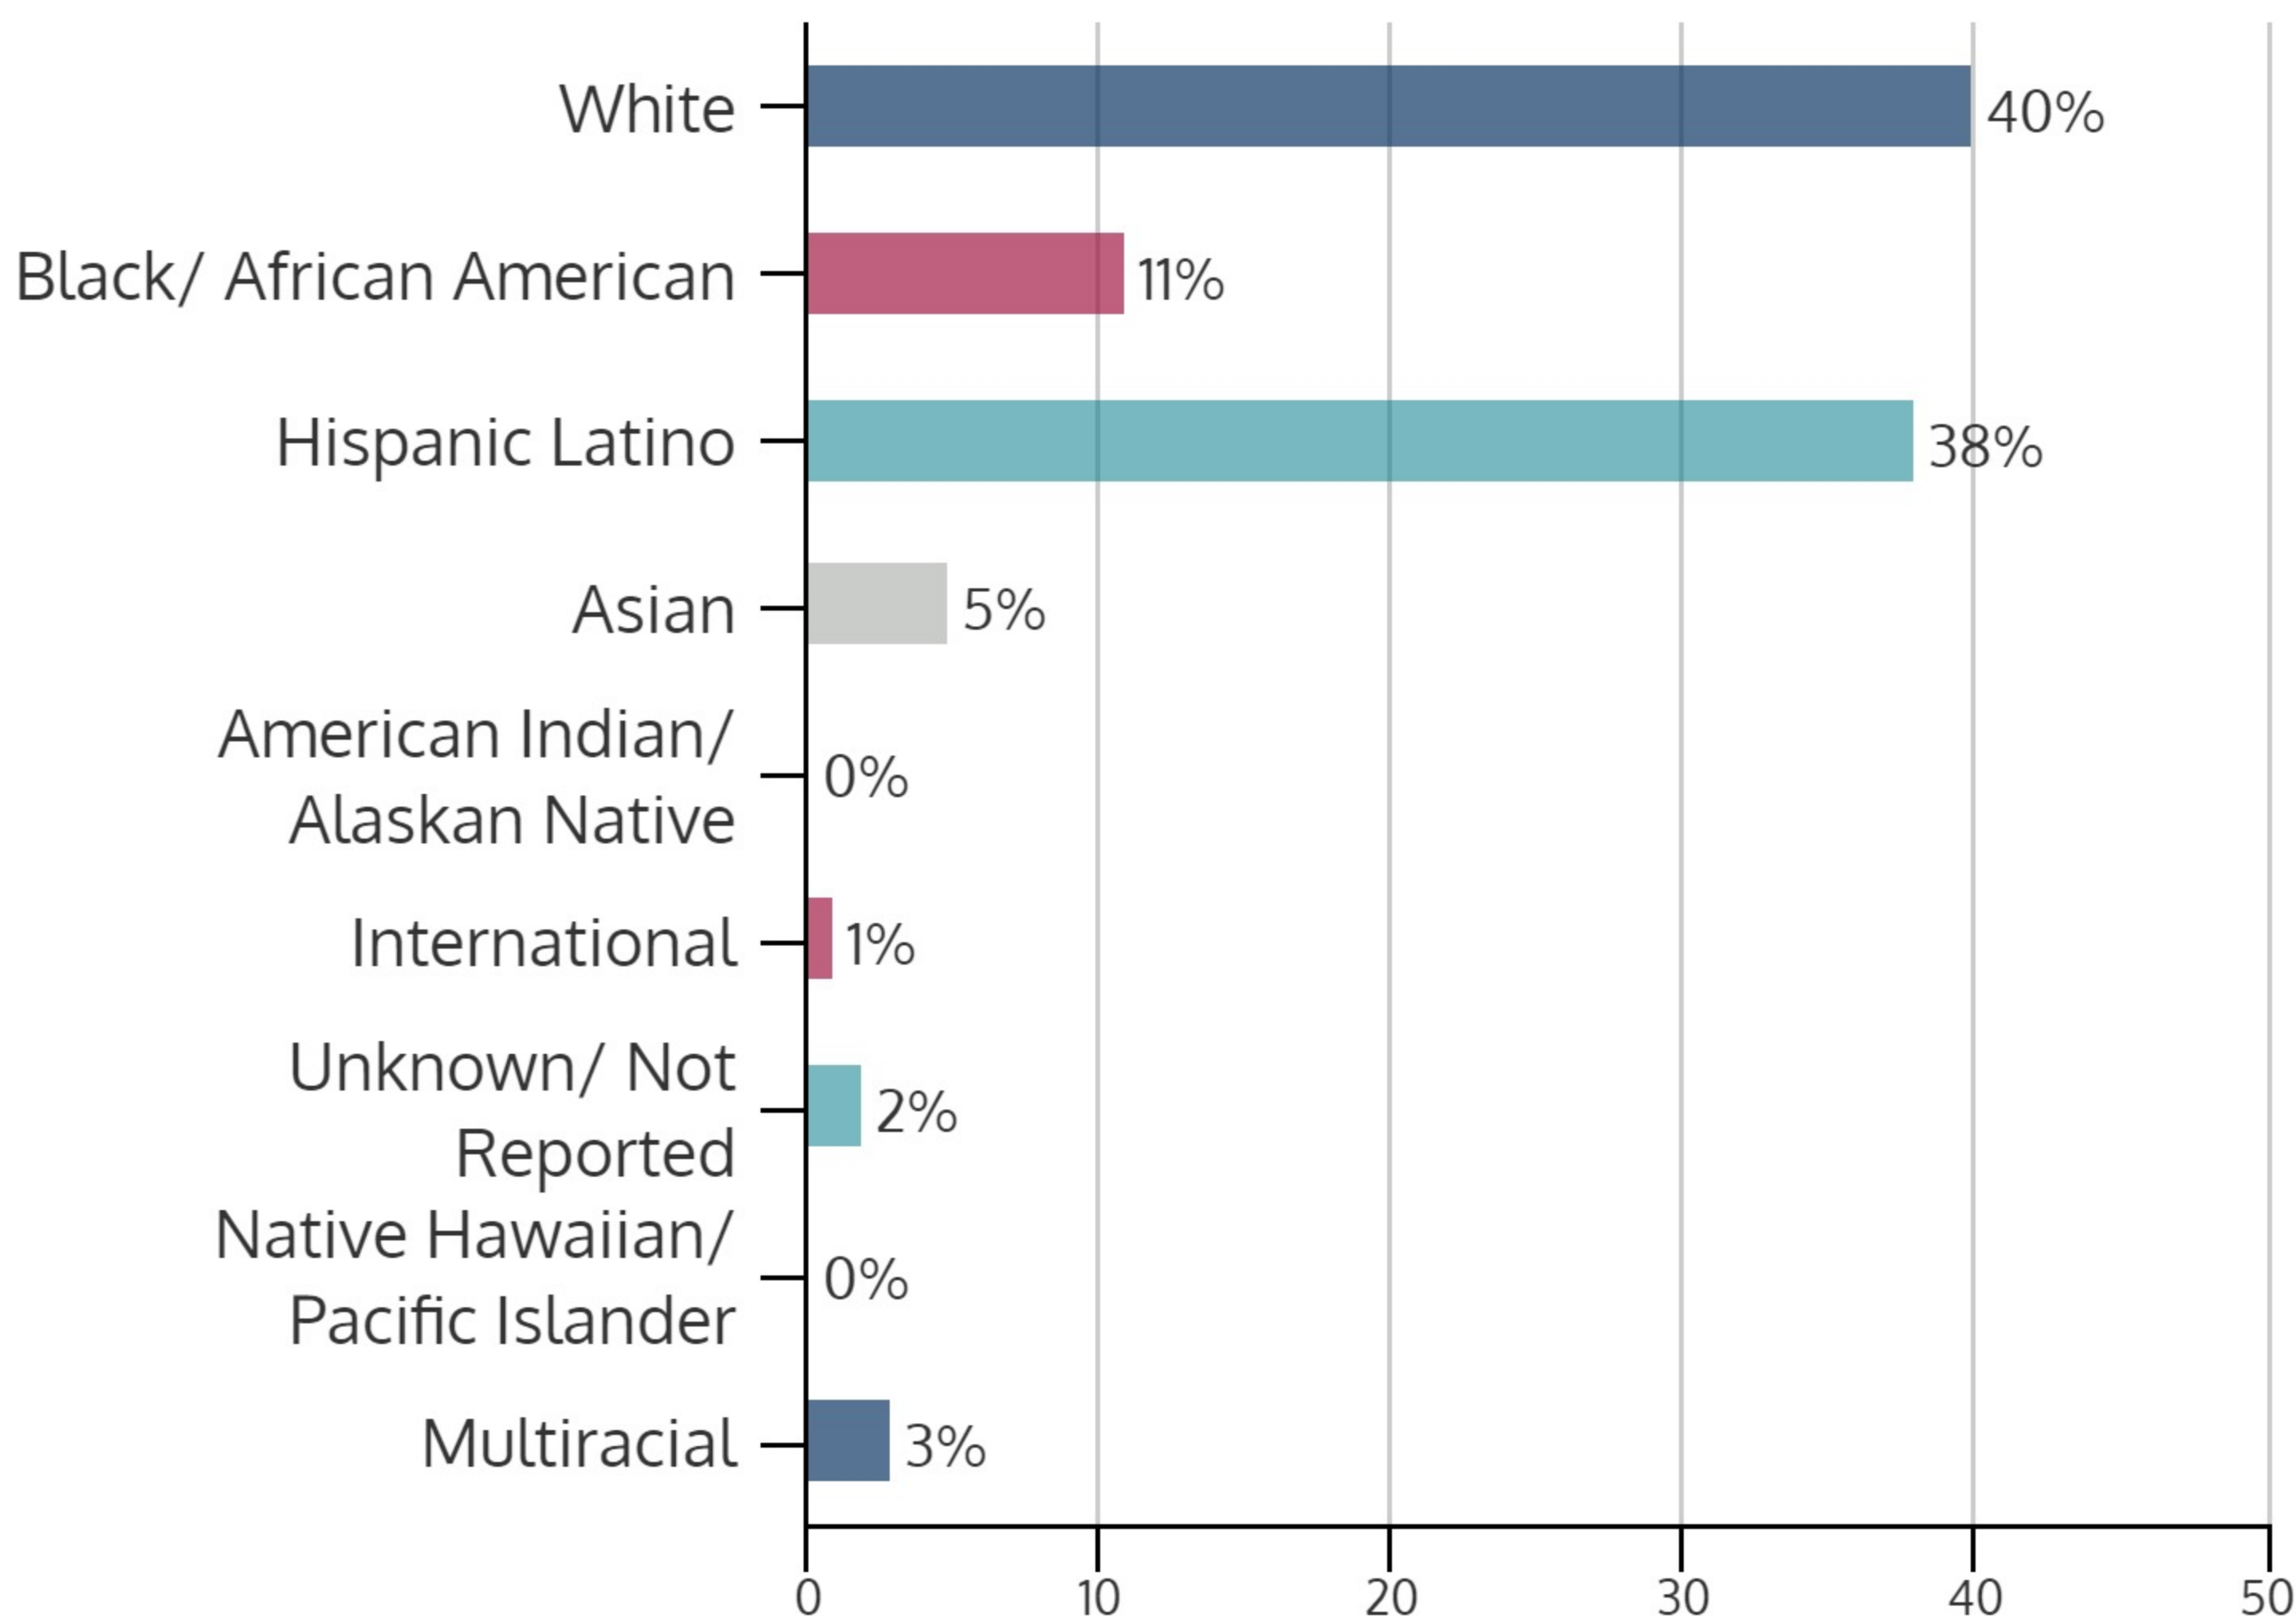

## FALL 2018 HEADCOUNT: 9,514 STUDENTS

## STUDENT DEMOGRAPHICS

### ETHNICITY