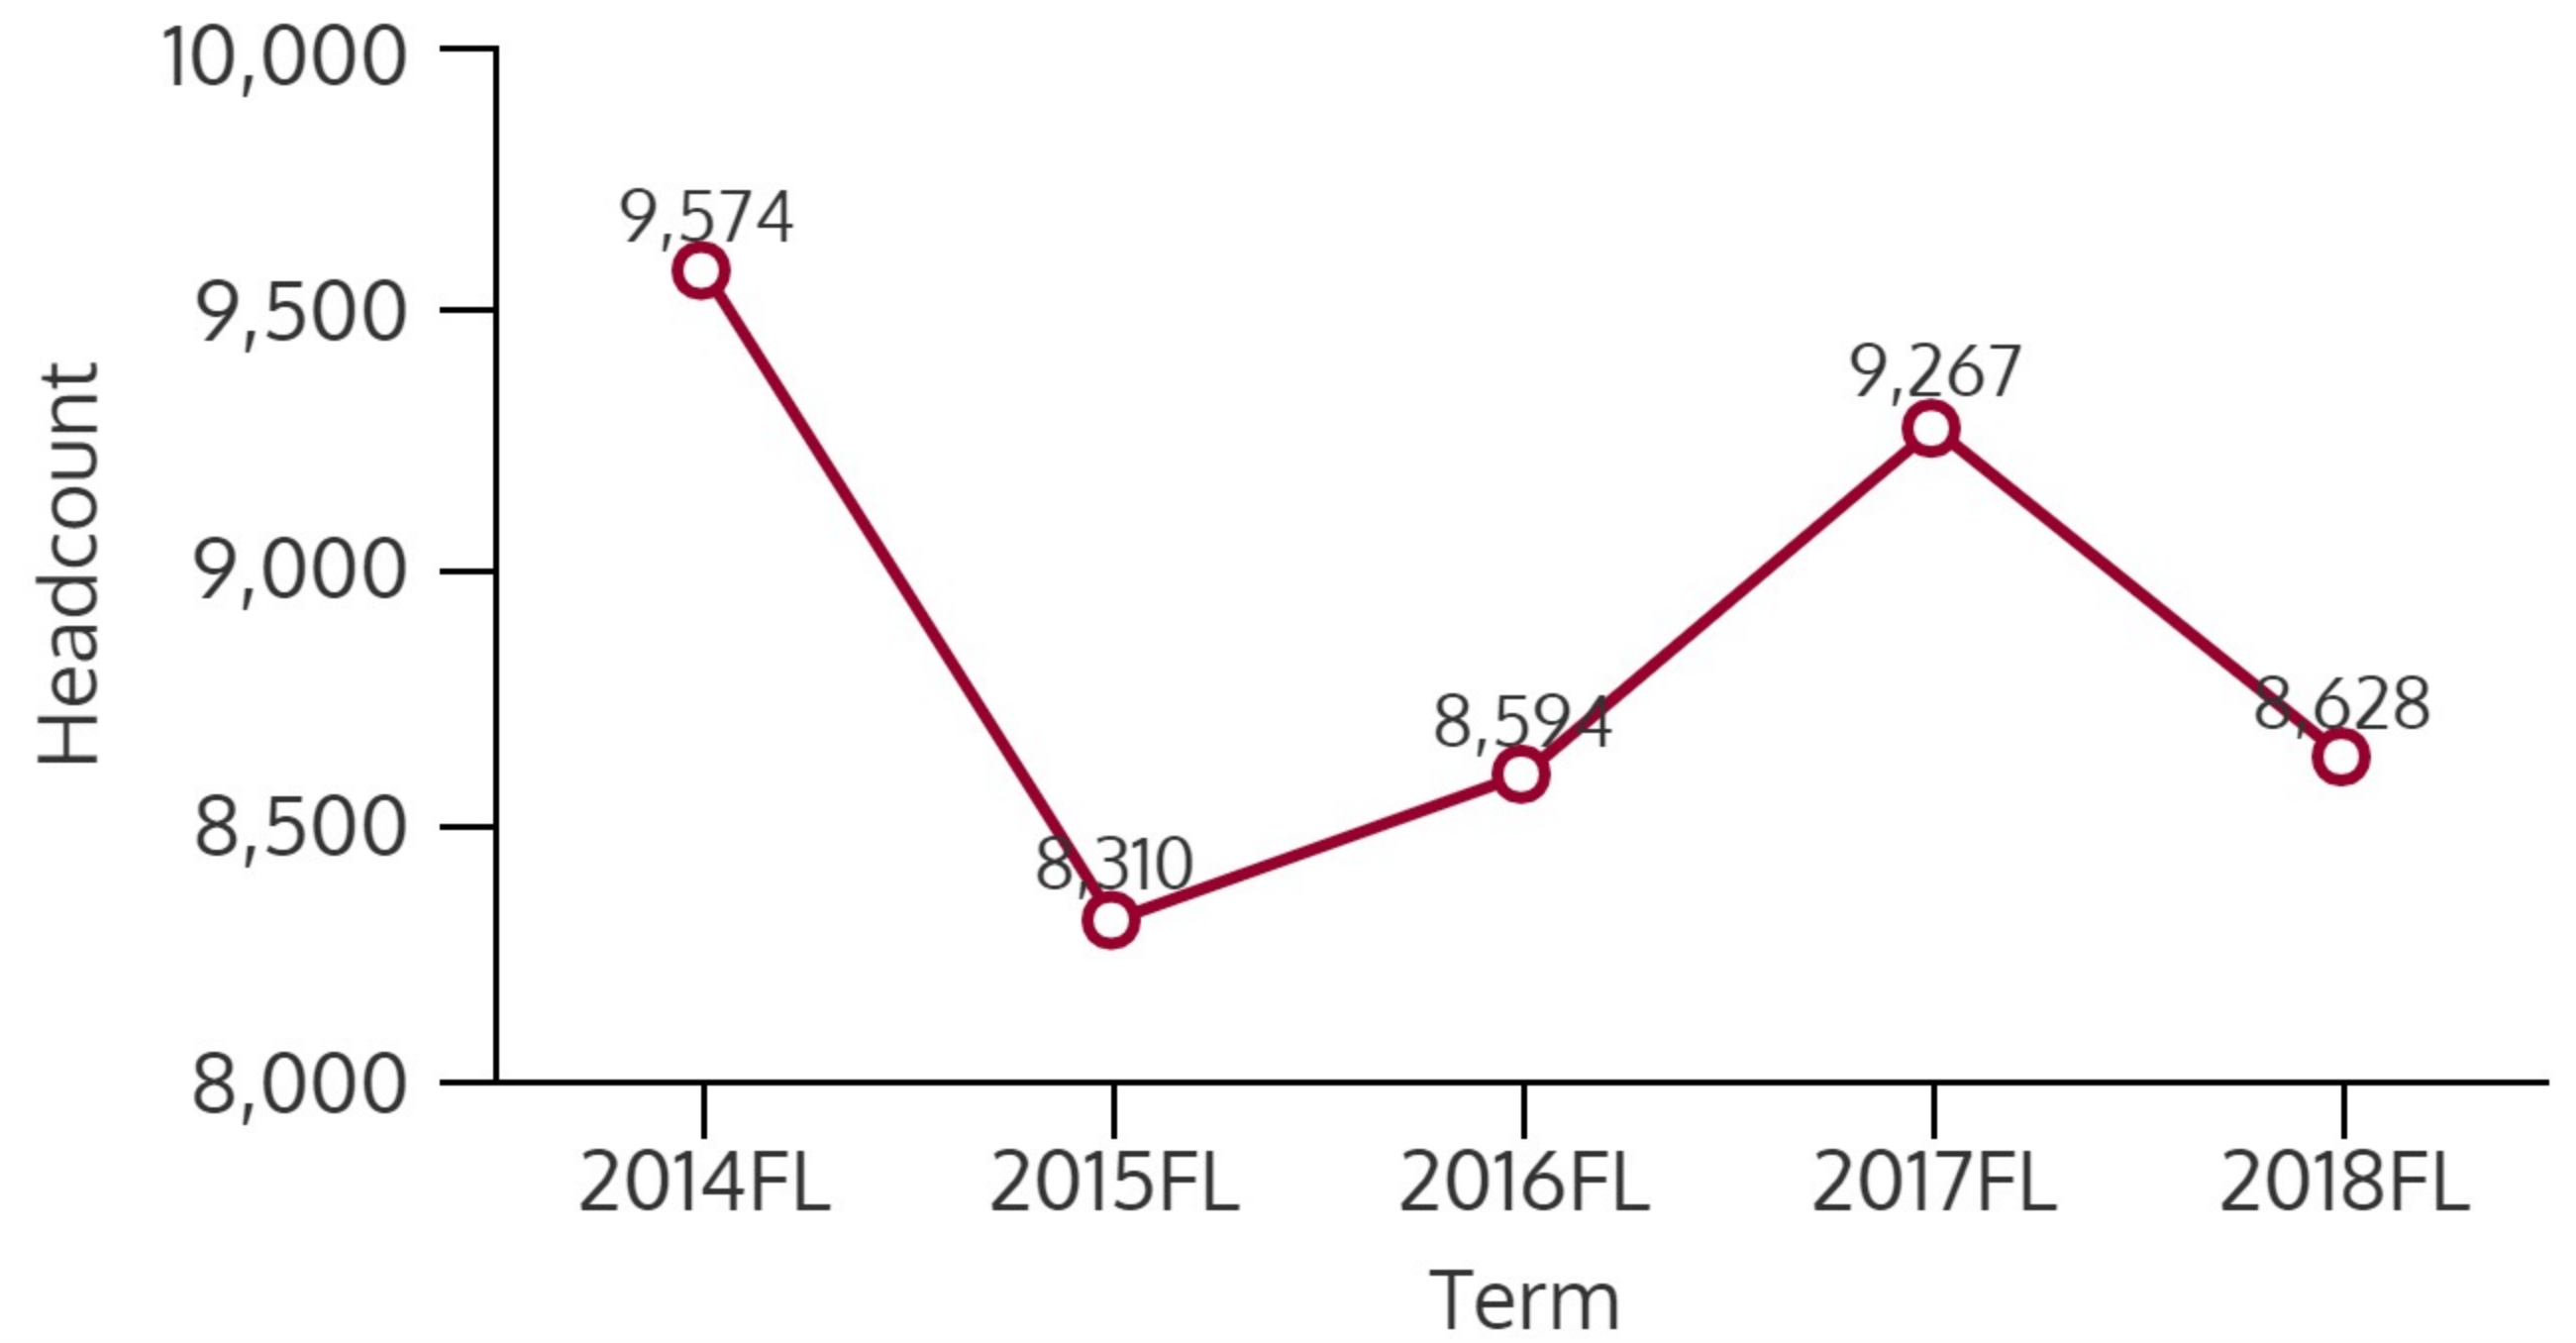

# SOUTH CAMPUS 2018FL

## FALL 2018 HEADCOUNT: 8,628 STUDENTS

## STUDENT DEMOGRAPHICS