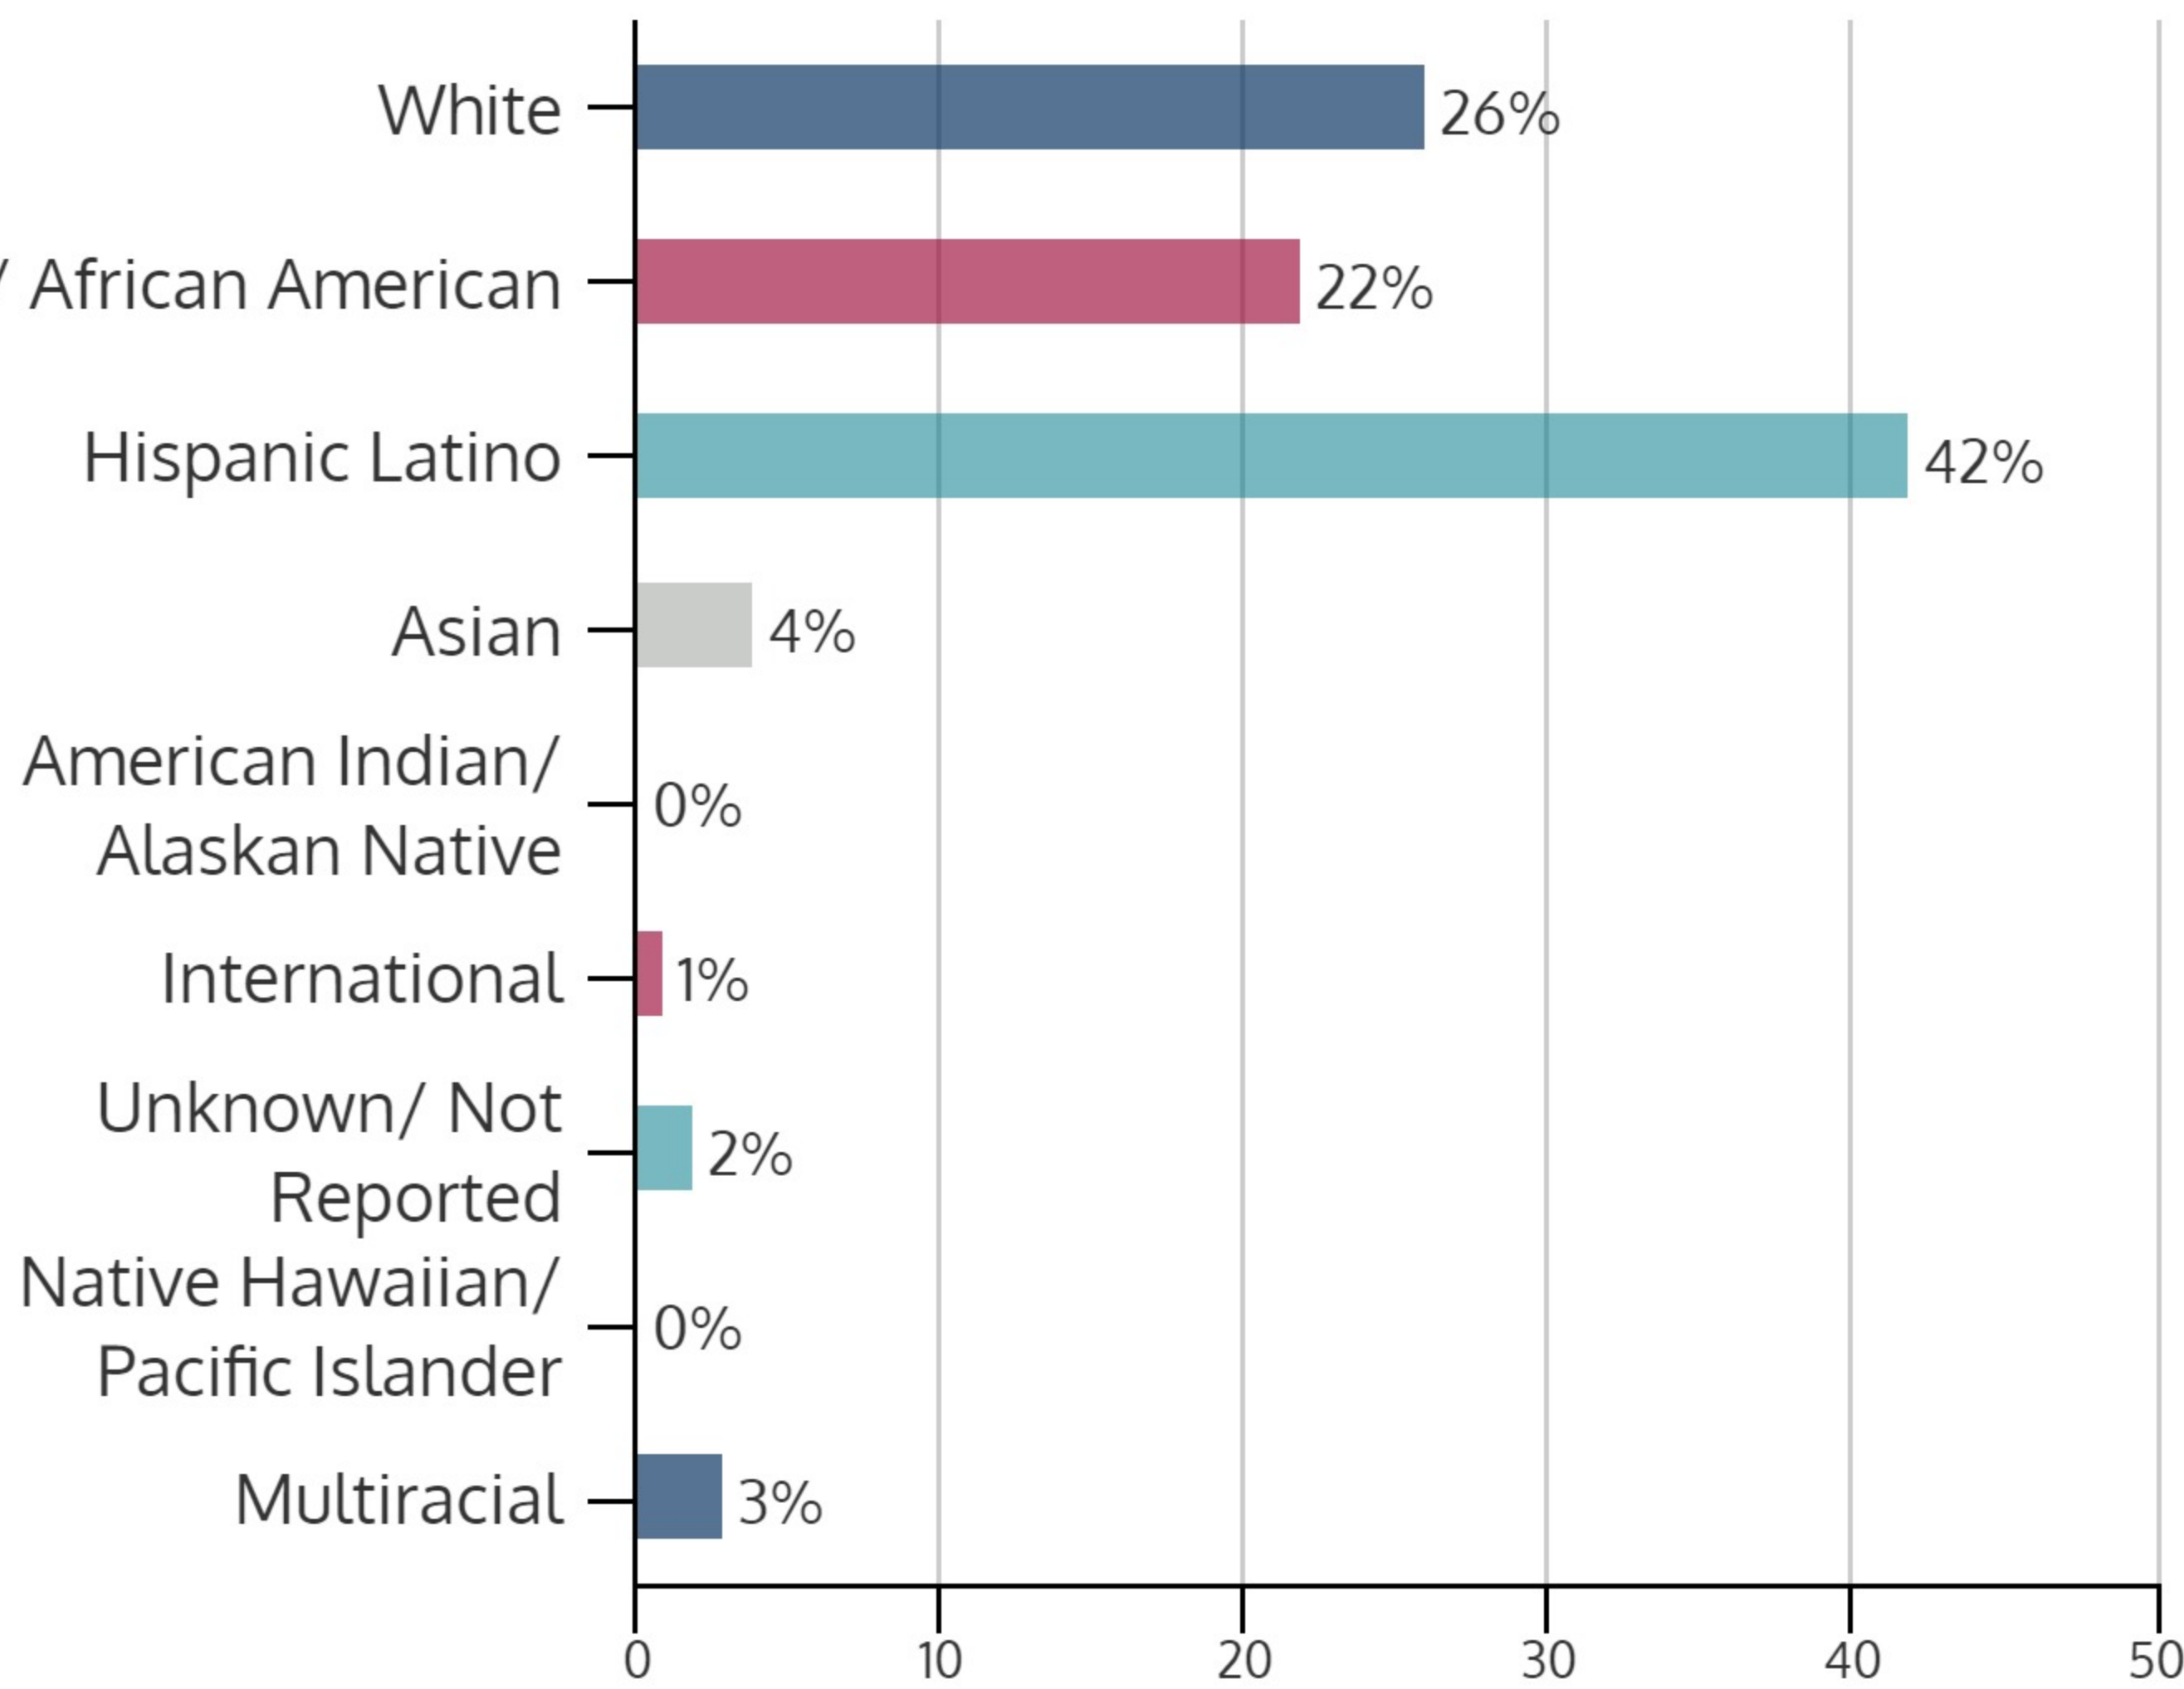

## FALL 2018 HEADCOUNT: 8,628 STUDENTS

## STUDENT DEMOGRAPHICS

### ETHNICITY