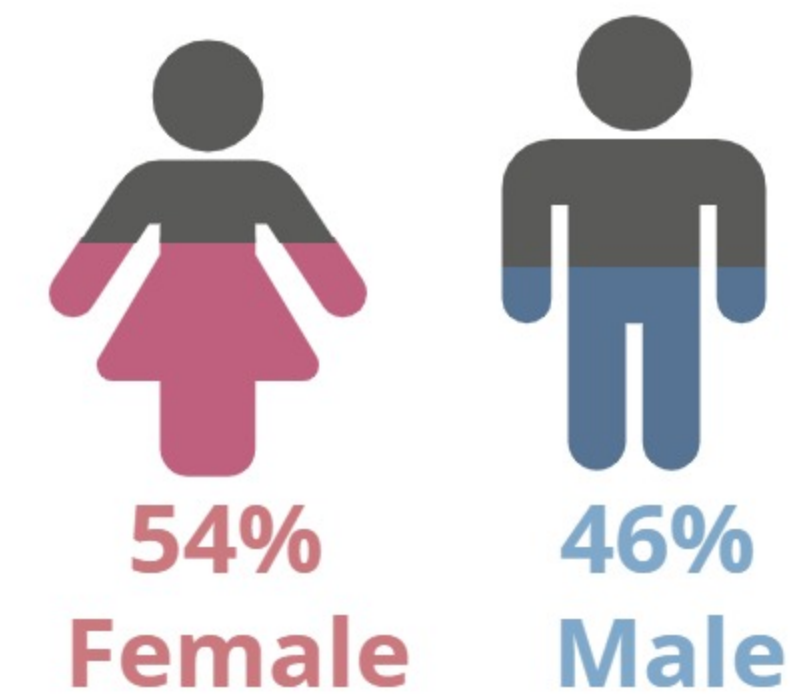

## FALL 2018 HEADCOUNT: 8,628 STUDENTS

## STUDENT DEMOGRAPHICS

### AGE GROUP