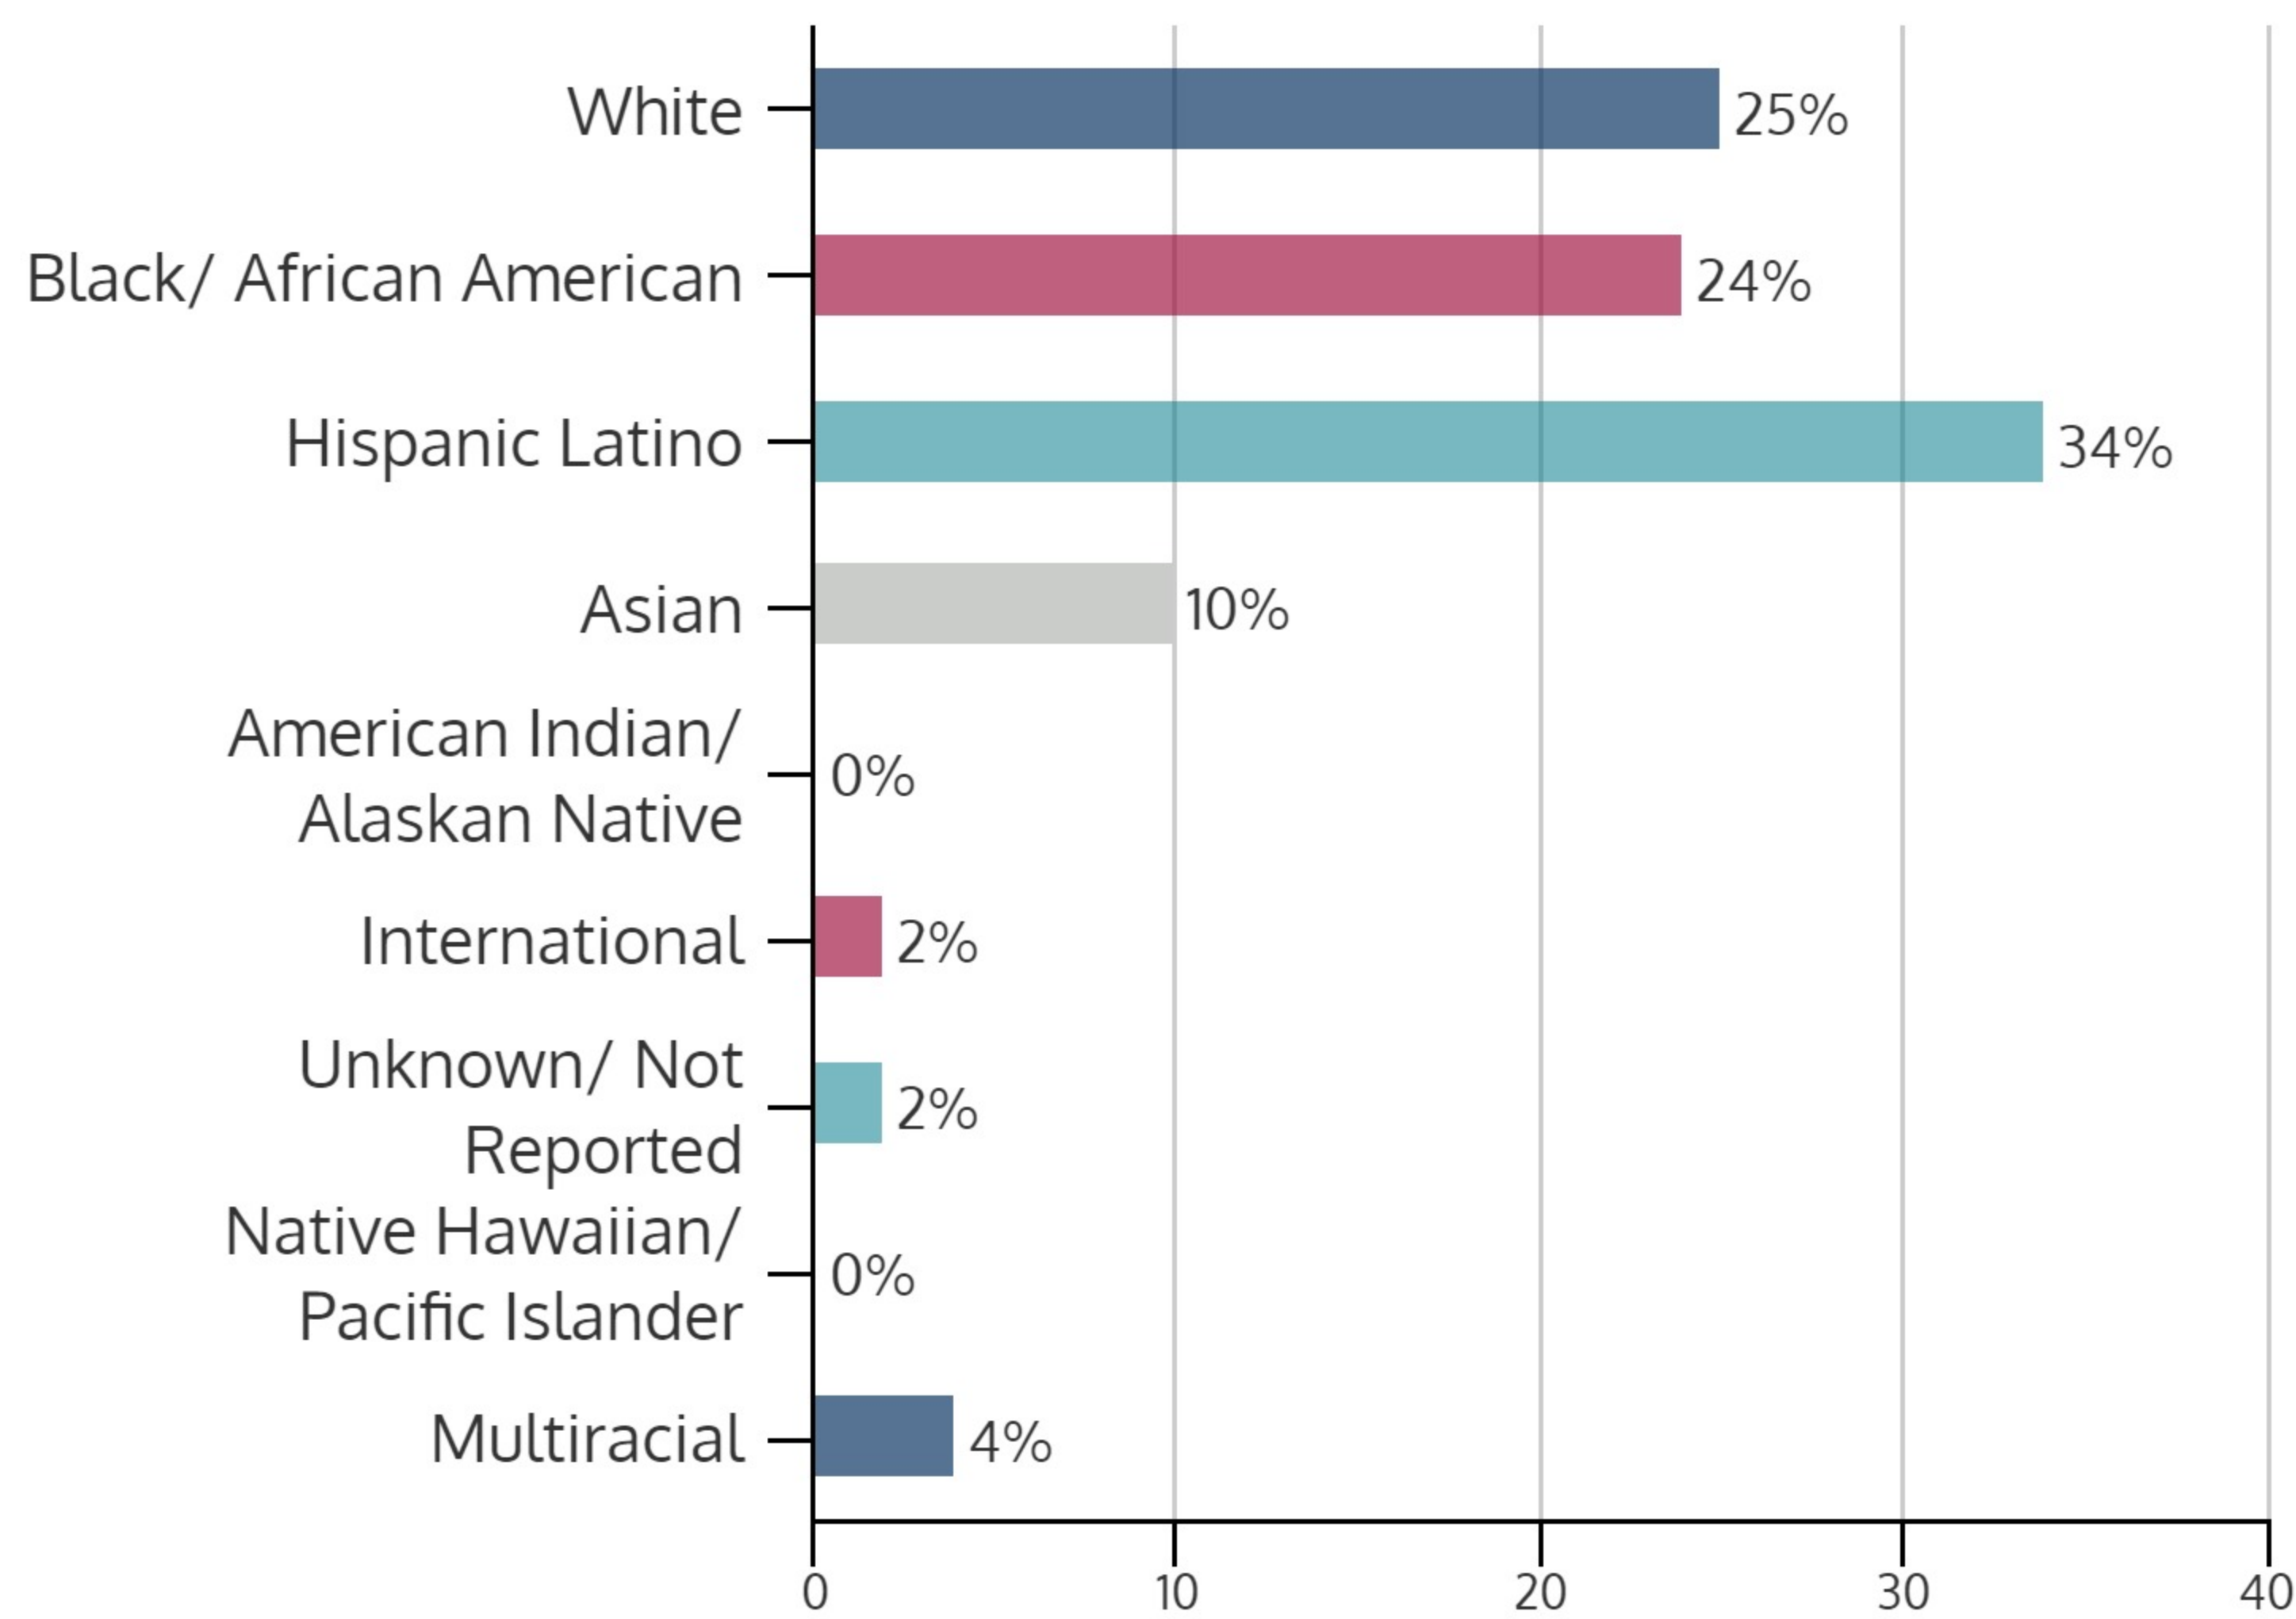

## FALL 2018 HEADCOUNT: 12,327 STUDENTS

## STUDENT DEMOGRAPHICS

### ETHNICITY