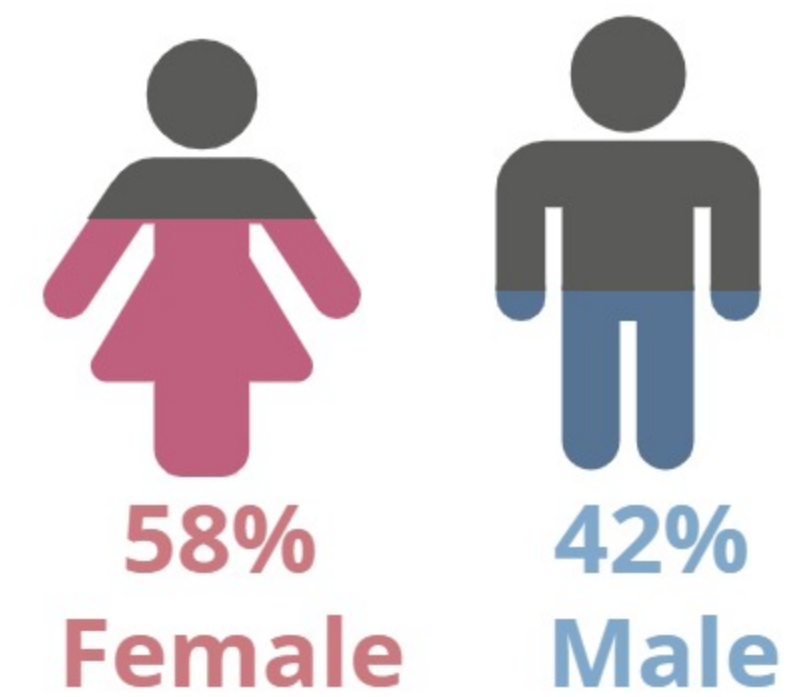

SOUTHEAST CAMPUS 2018FL

FALL 2018 HEADCOUNT: 12,327 STUDENTS

STUDENT DEMOGRAPHICS

ETHNICITY

GENDER

AGE GROUP

COURSE ENROLLMENTS

FALL 2018 COURSE ENROLLMENT: 29,421

Source: ST Student Enrollment Data (Census Day) - Credit Type N excluded