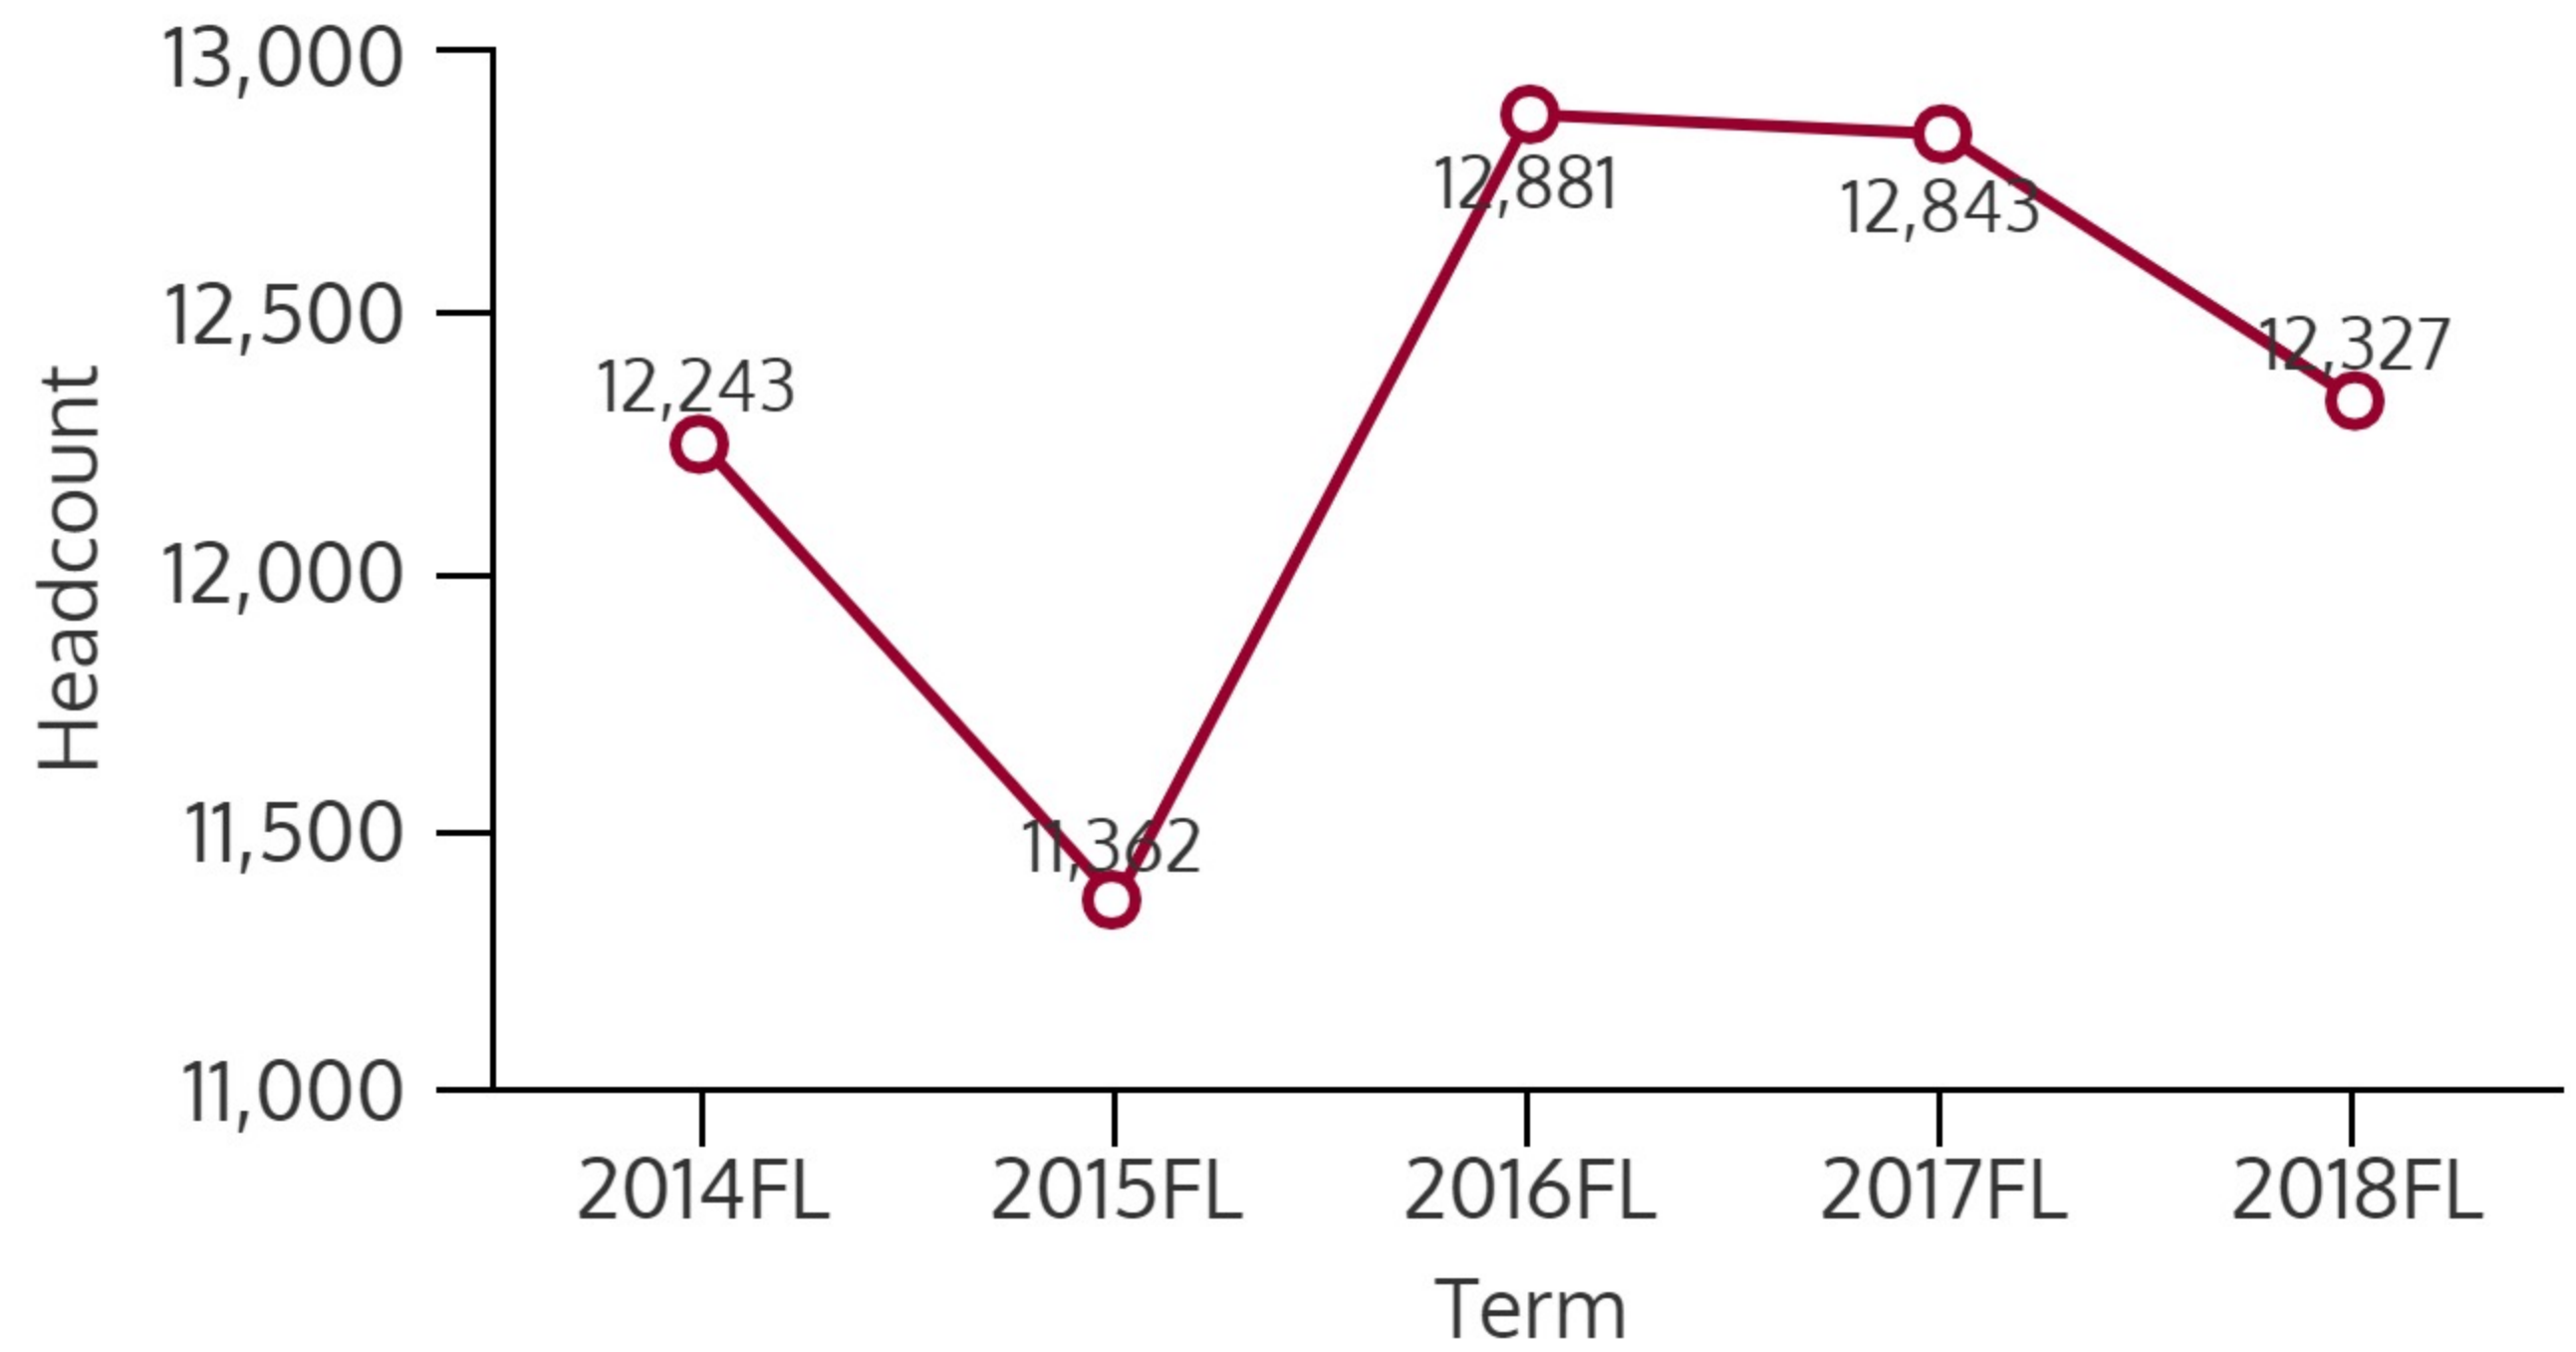

# SOUTHEAST CAMPUS 2018FL

## FALL 2018 HEADCOUNT: 12,327 STUDENTS

## STUDENT DEMOGRAPHICS