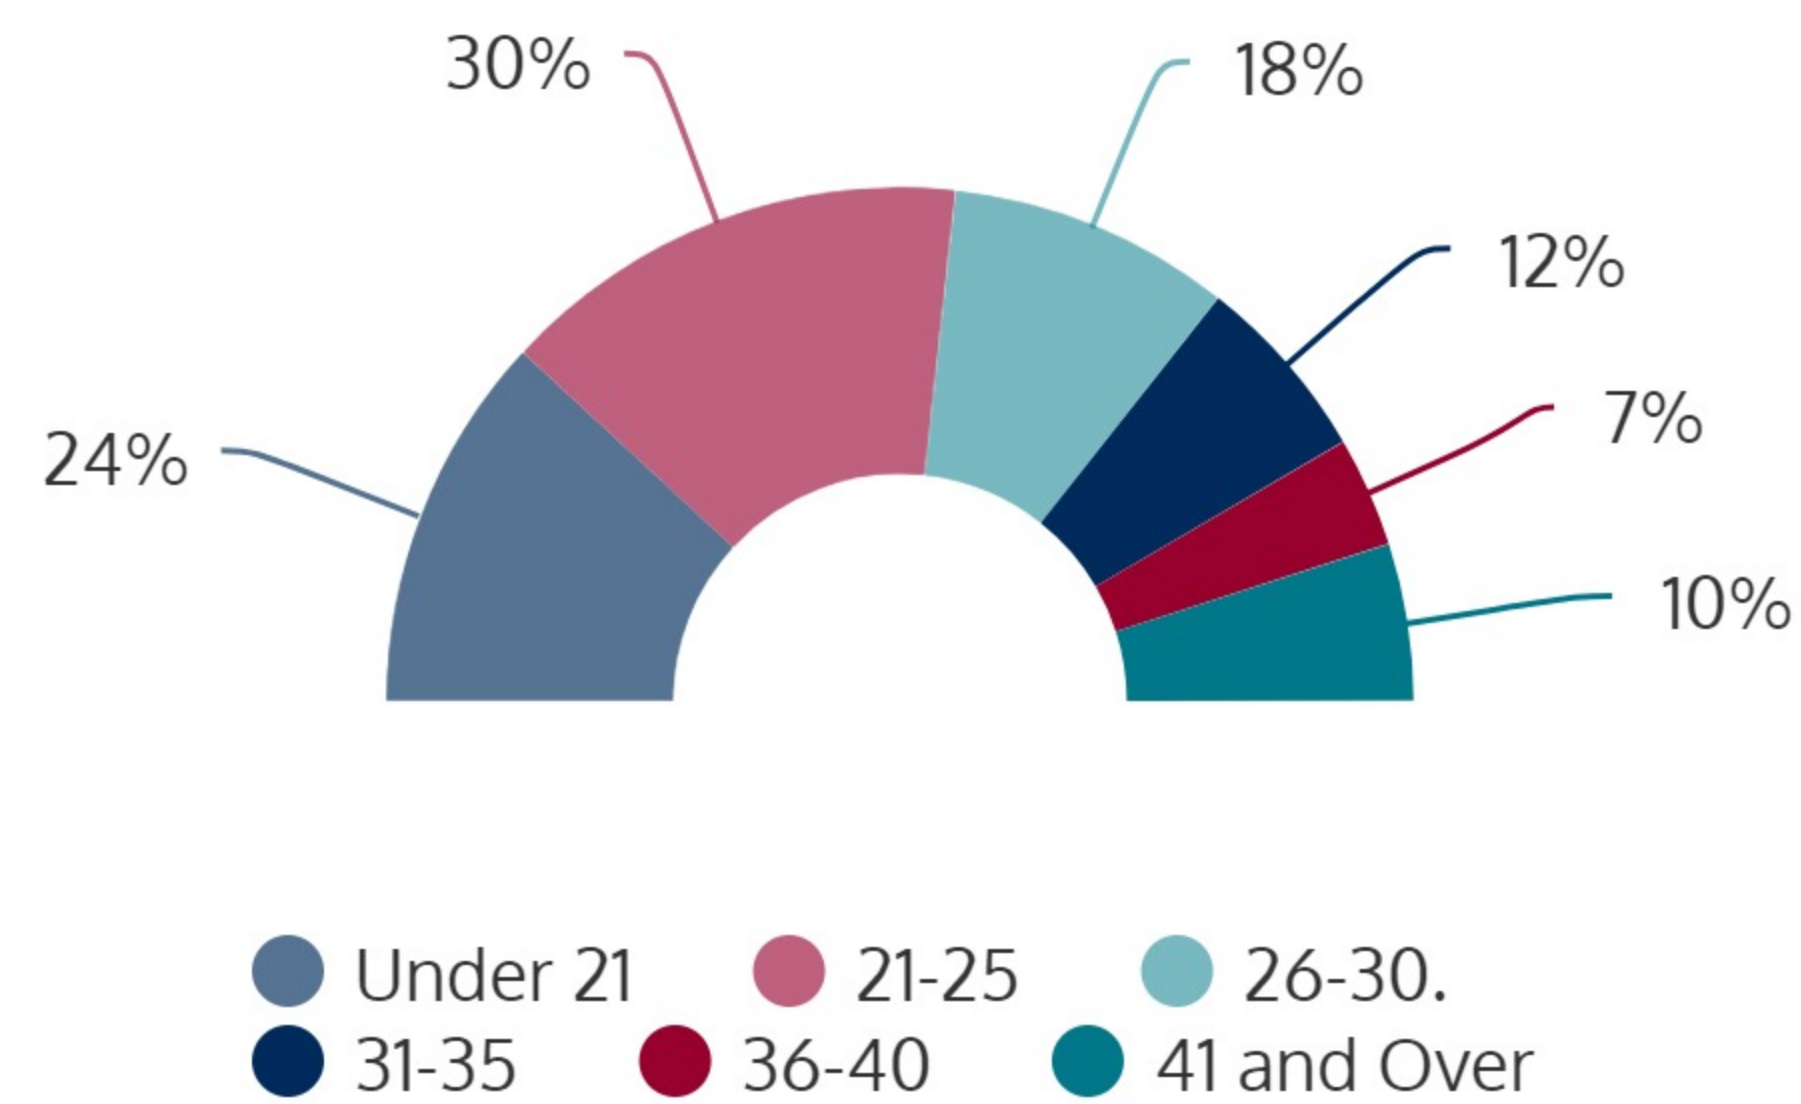

TCC CONNECT CAMPUS 2018FL

FALL 2018 HEADCOUNT: 11,038 STUDENTS

STUDENT DEMOGRAPHICS

ETHNICITY

GENDER

AGE GROUP

COURSE ENROLLMENTS

FALL 2018 COURSE ENROLLMENT: 20,580