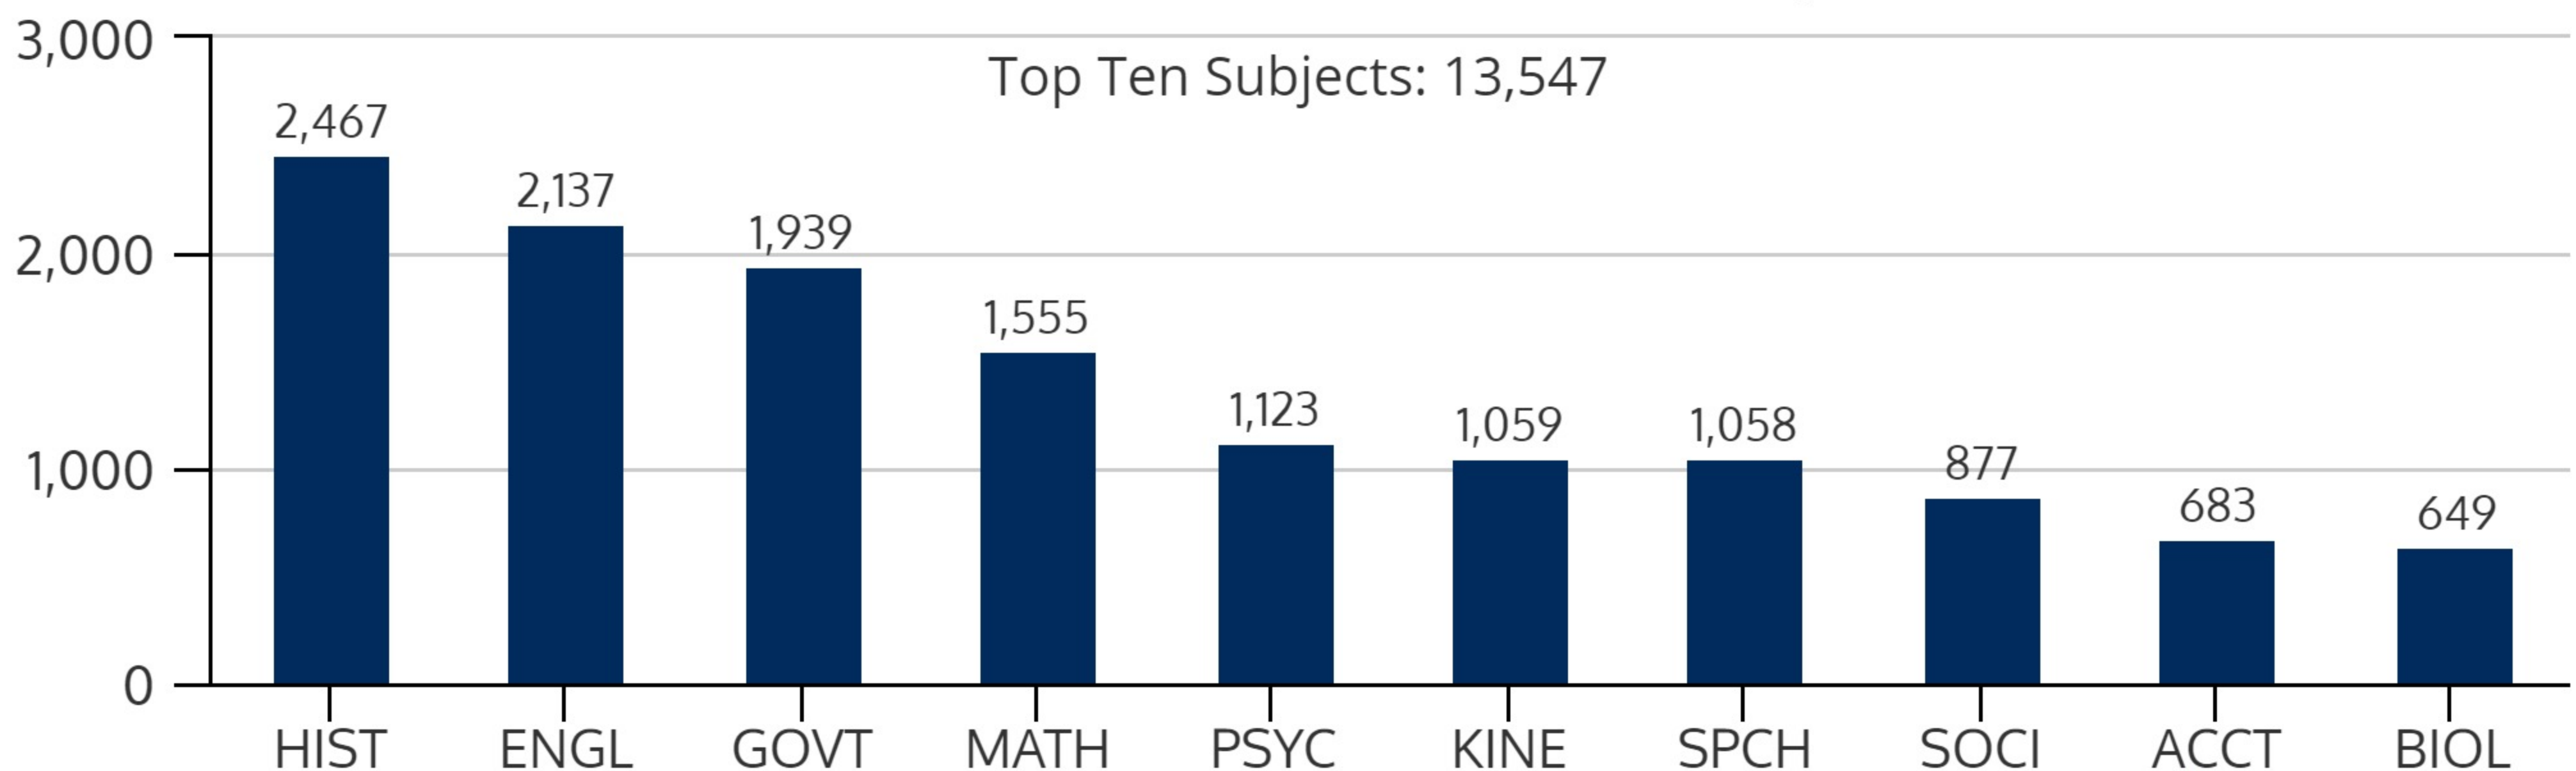

TCC CONNECT CAMPUS 2018FL

FALL 2018 HEADCOUNT: 11,038 STUDENTS

STUDENT DEMOGRAPHICS

ETHNICITY

GENDER

AGE GROUP

COURSE ENROLLMENTS

FALL 2018 COURSE ENROLLMENT: 20,580

Source: ST Student Enrollment Data (Census Day) - Credit Type N excluded