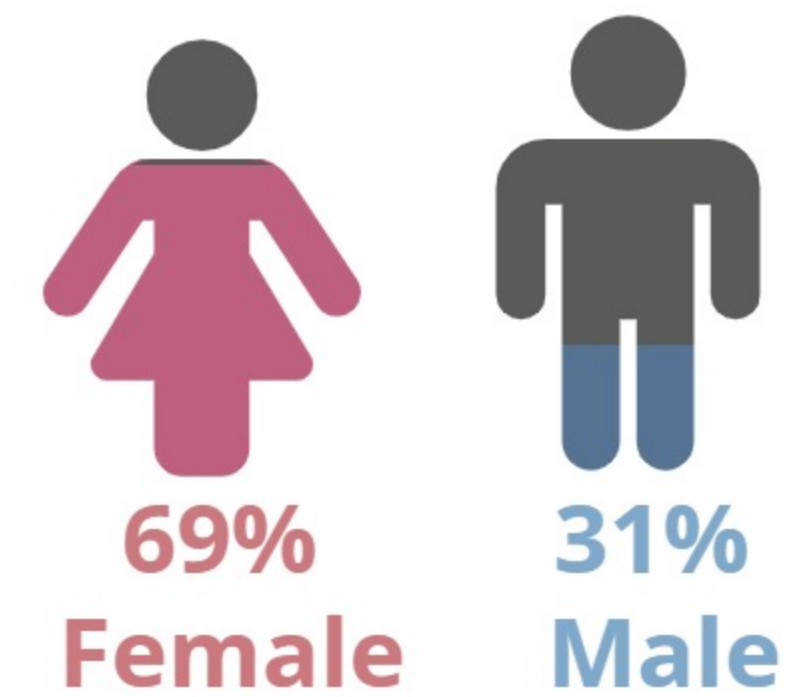

TCC CONNECT CAMPUS 2018FL

FALL 2018 HEADCOUNT: 11,038 STUDENTS

STUDENT DEMOGRAPHICS

ETHNICITY

GENDER

AGE GROUP

COURSE ENROLLMENTS

FALL 2018 COURSE ENROLLMENT: 20,580