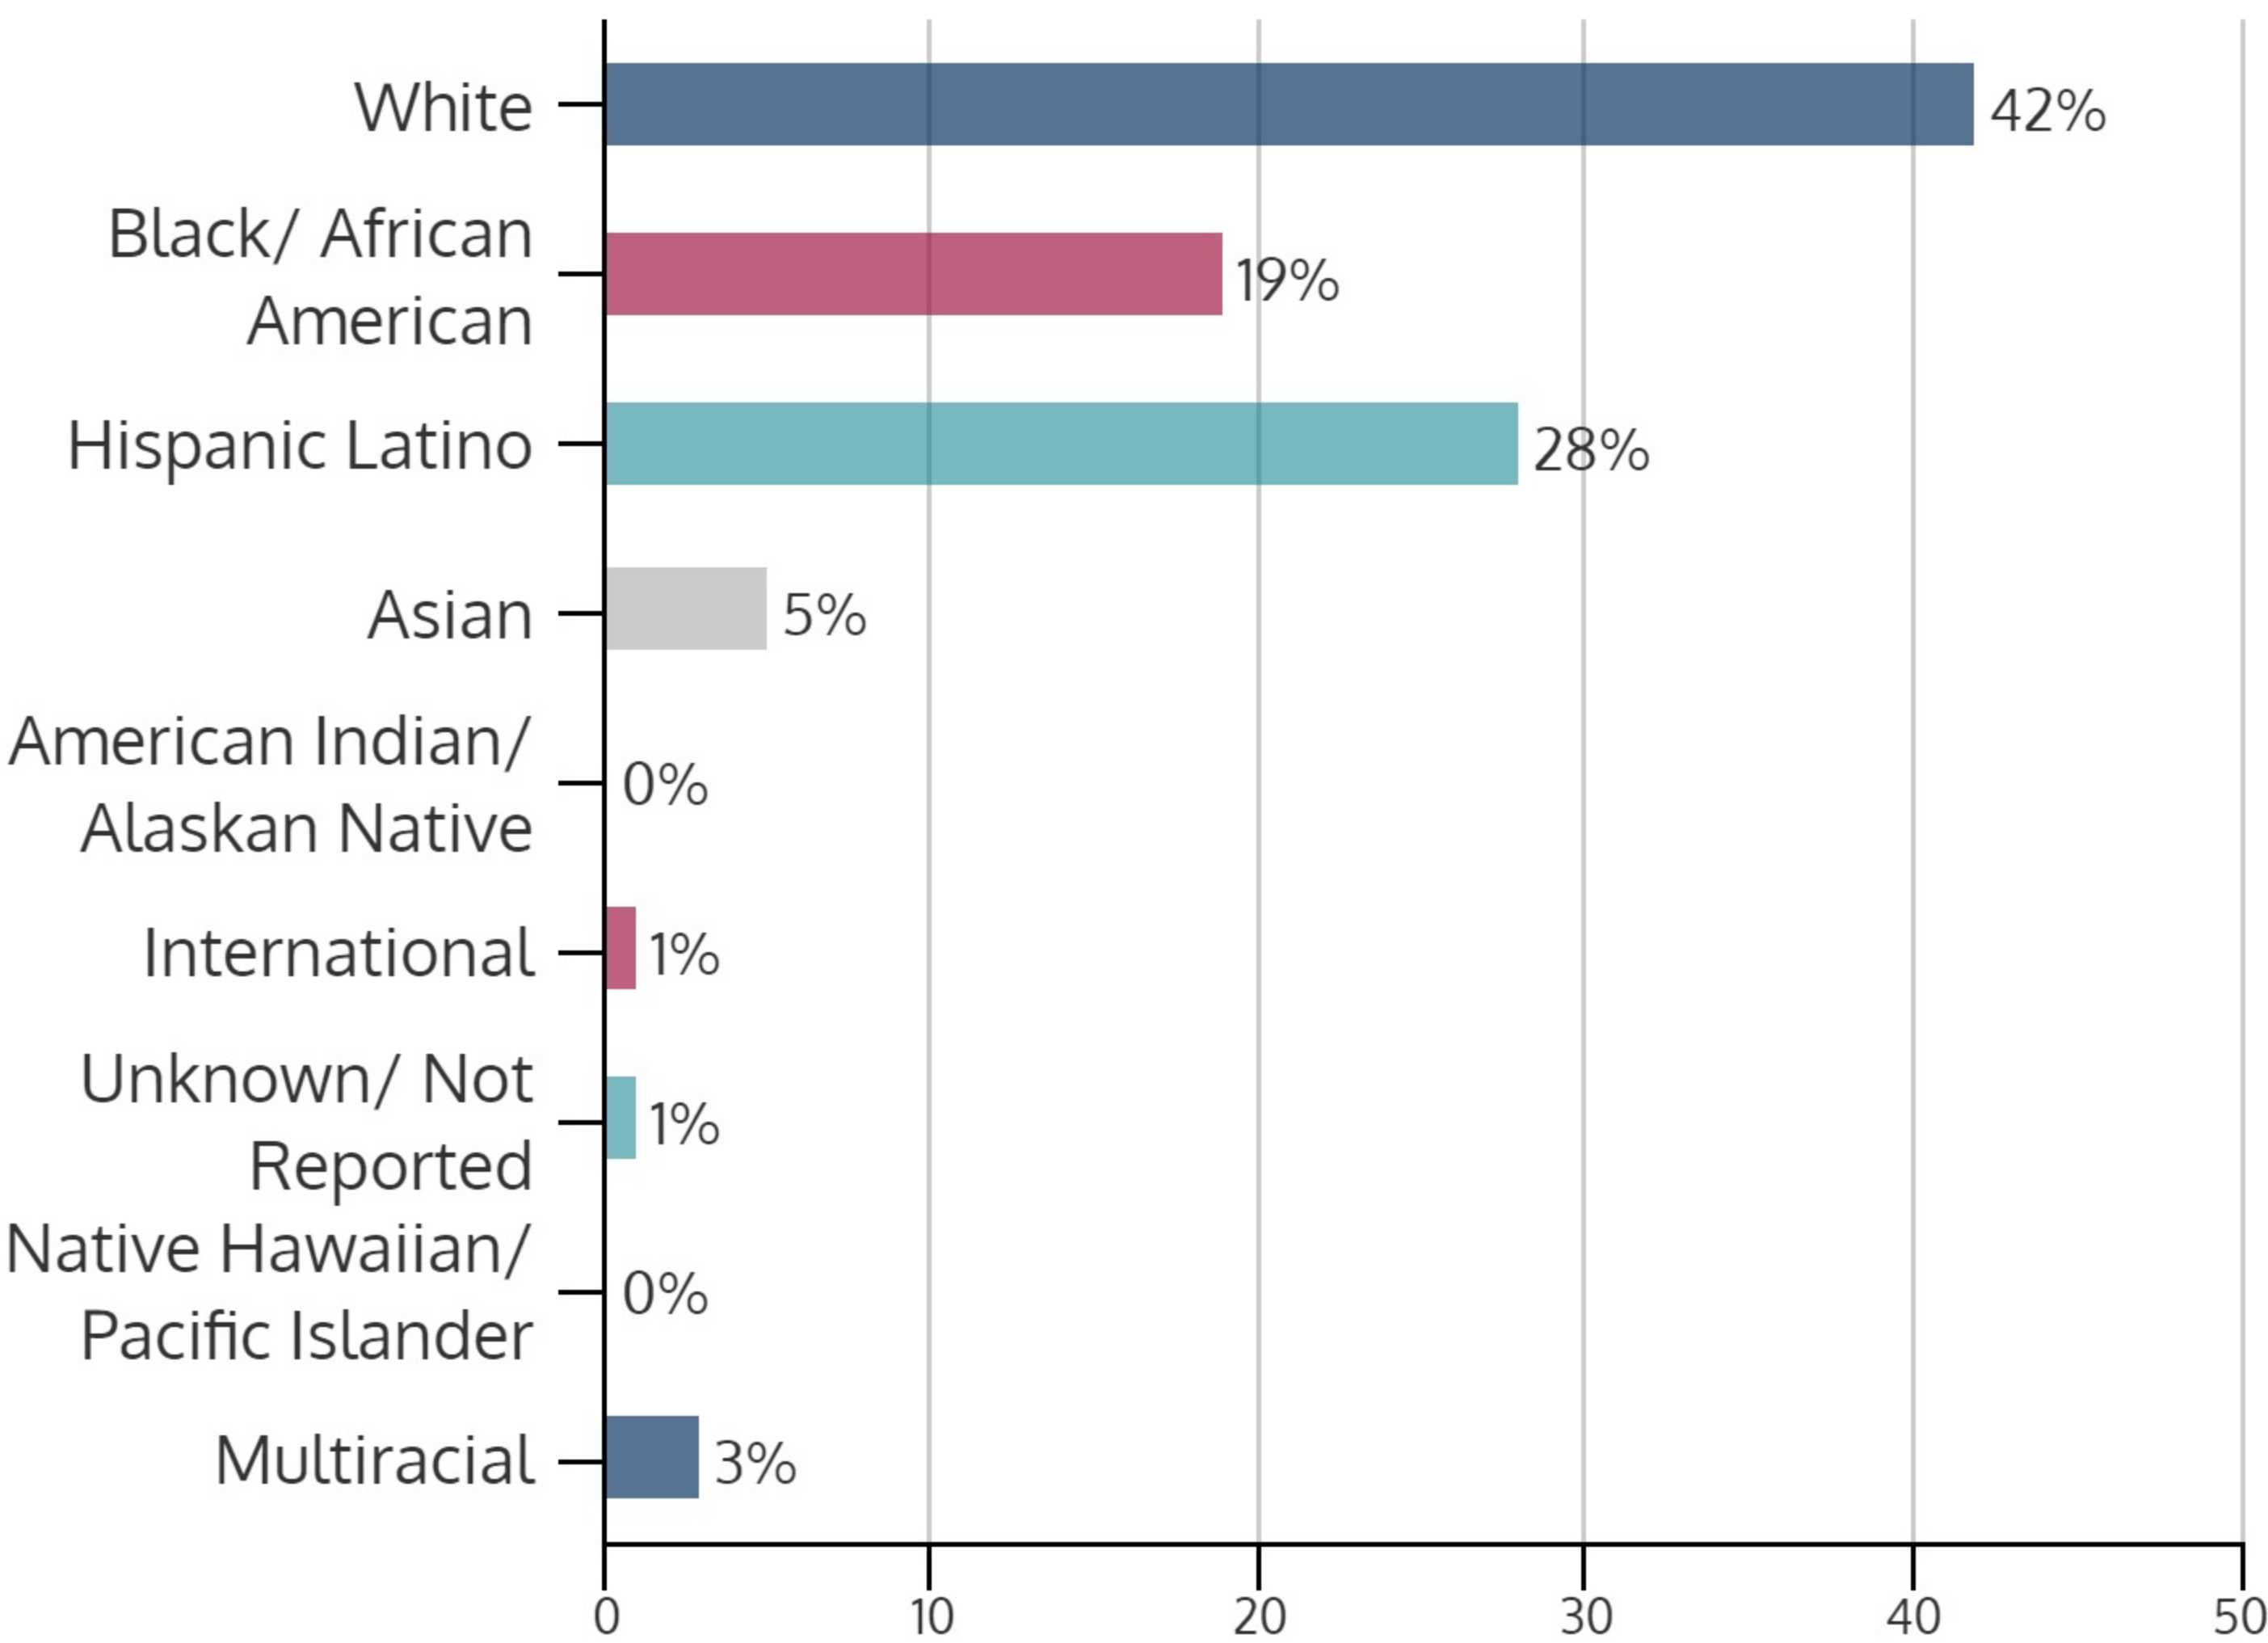

TCC CONNECT CAMPUS 2018FL

FALL 2018 HEADCOUNT: 11,038 STUDENTS

STUDENT DEMOGRAPHICS

ETHNICITY

GENDER

AGE GROUP

COURSE ENROLLMENTS

FALL 2018 COURSE ENROLLMENT: 20,580