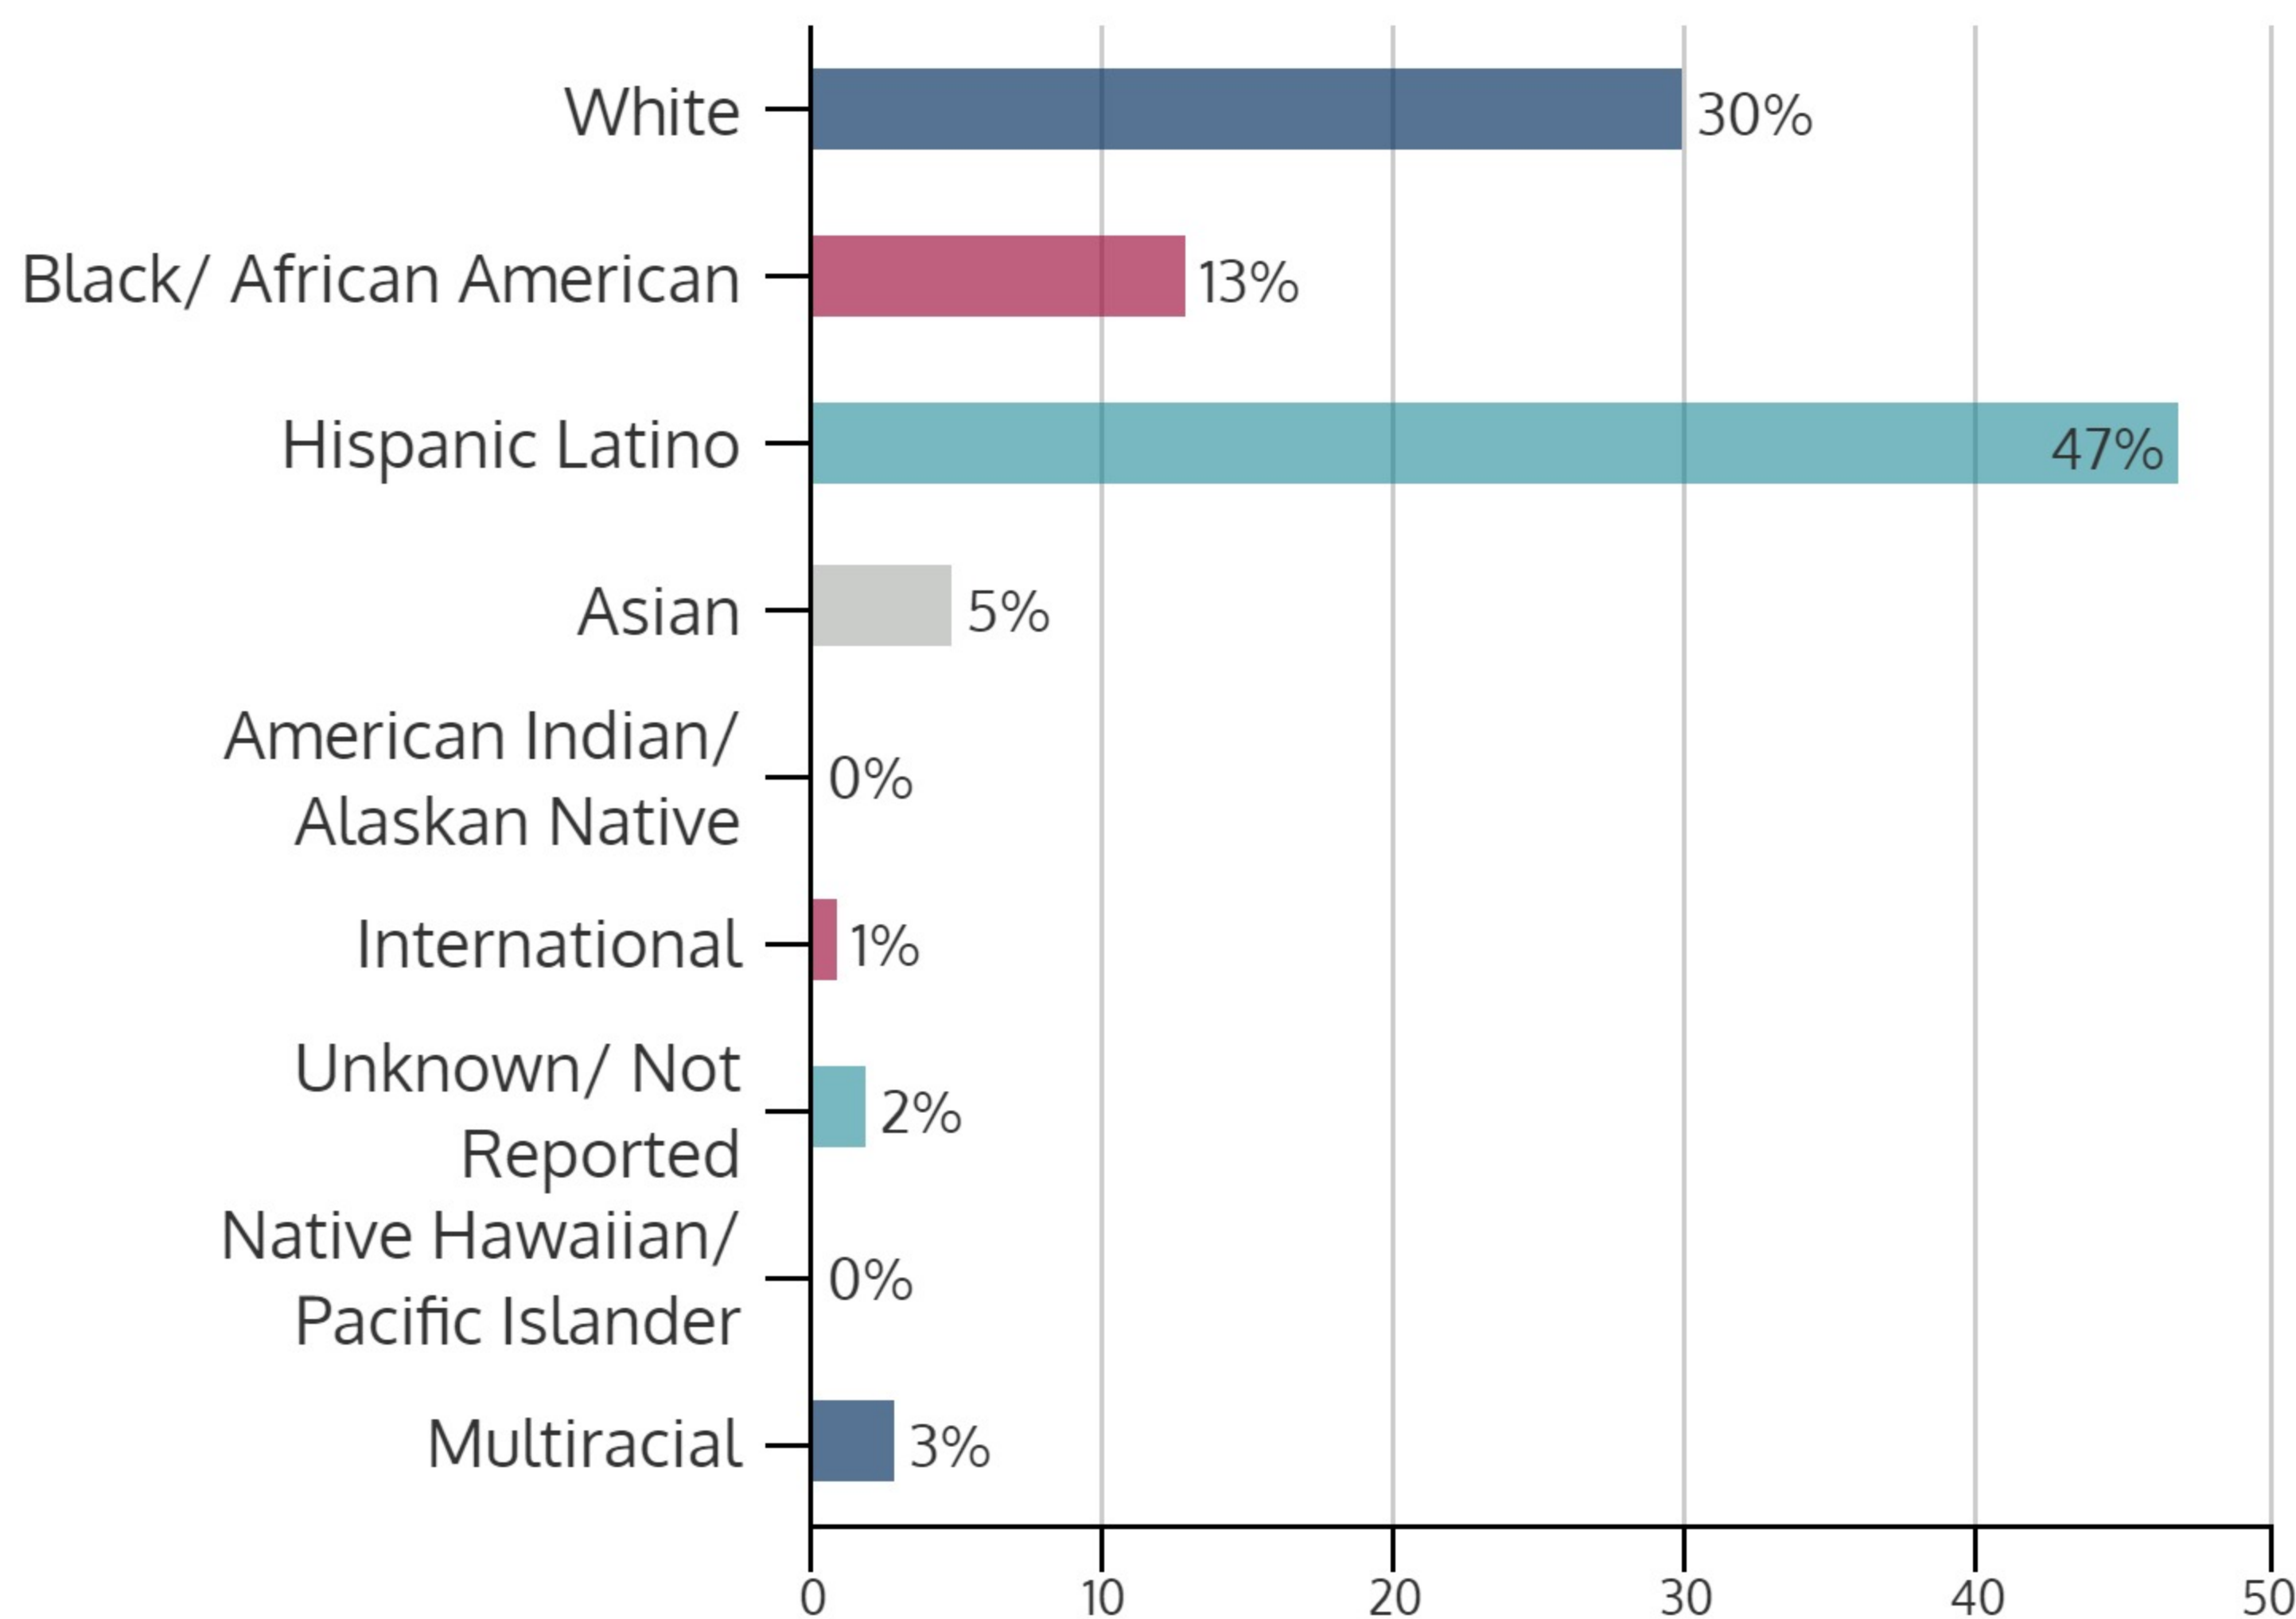

TRINITY RIVER CAMPUS 2018FL

FALL 2018 HEADCOUNT: 7,338 STUDENTS

STUDENT DEMOGRAPHICS

ETHNICITY

GENDER

AGE GROUP

COURSE ENROLLMENTS

FALL 2018 COURSE ENROLLMENT: 16,603