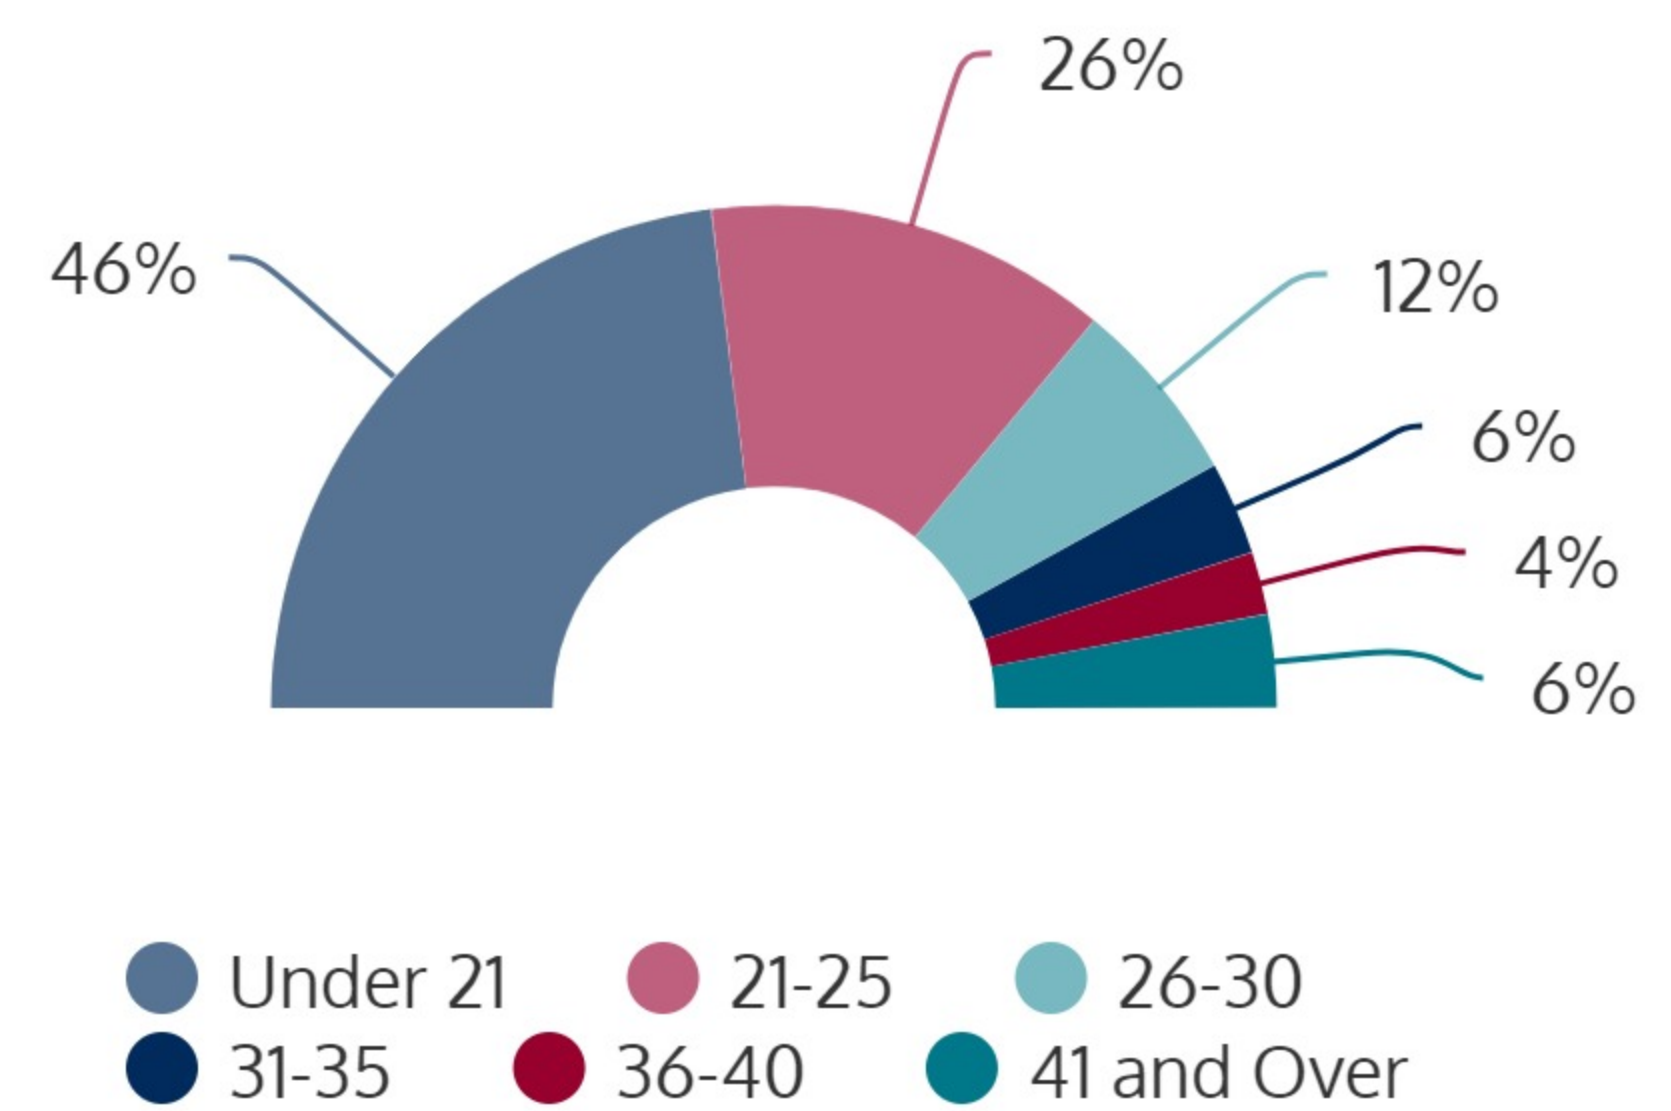

TRINITY RIVER CAMPUS 2018FL

FALL 2018 HEADCOUNT: 7,338 STUDENTS

STUDENT DEMOGRAPHICS

ETHNICITY

GENDER

AGE GROUP

COURSE ENROLLMENTS

FALL 2018 COURSE ENROLLMENT: 16,603