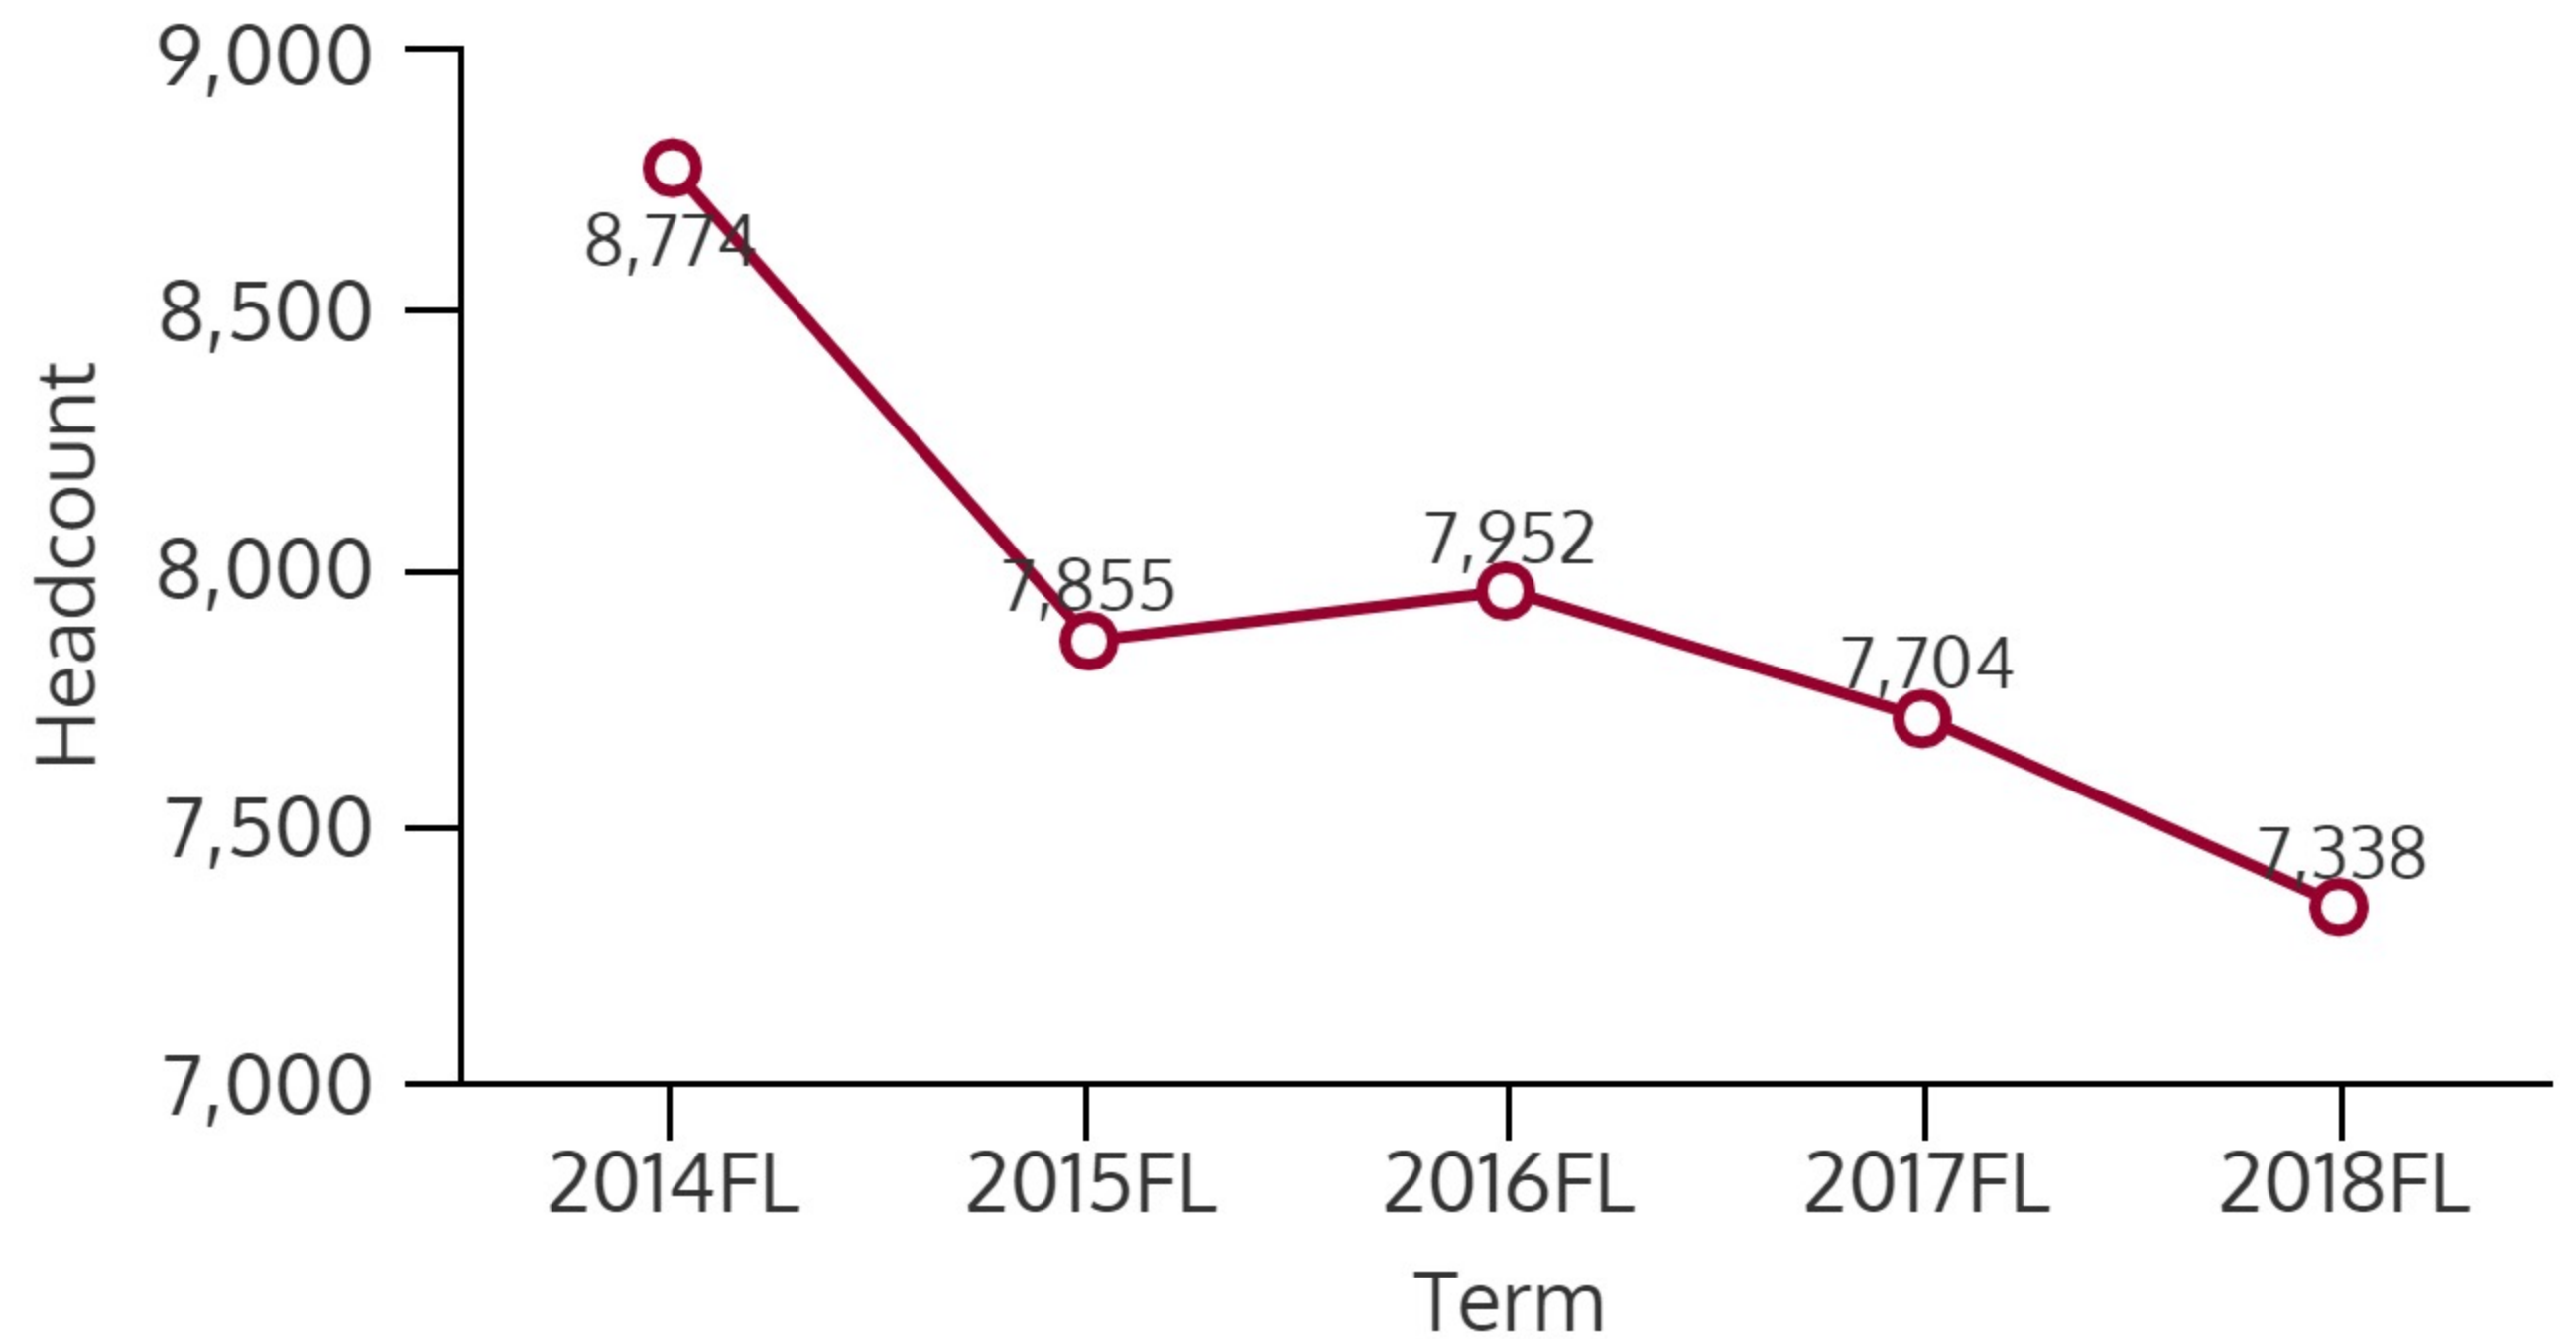

TRINITY RIVER CAMPUS 2018FL

FALL 2018 HEADCOUNT: 7,338 STUDENTS

STUDENT DEMOGRAPHICS

ETHNICITY

GENDER

AGE GROUP

COURSE ENROLLMENTS

FALL 2018 COURSE ENROLLMENT: 16,603

Source: ST Student Enrollment Data (Census Day) - Credit Type N excluded