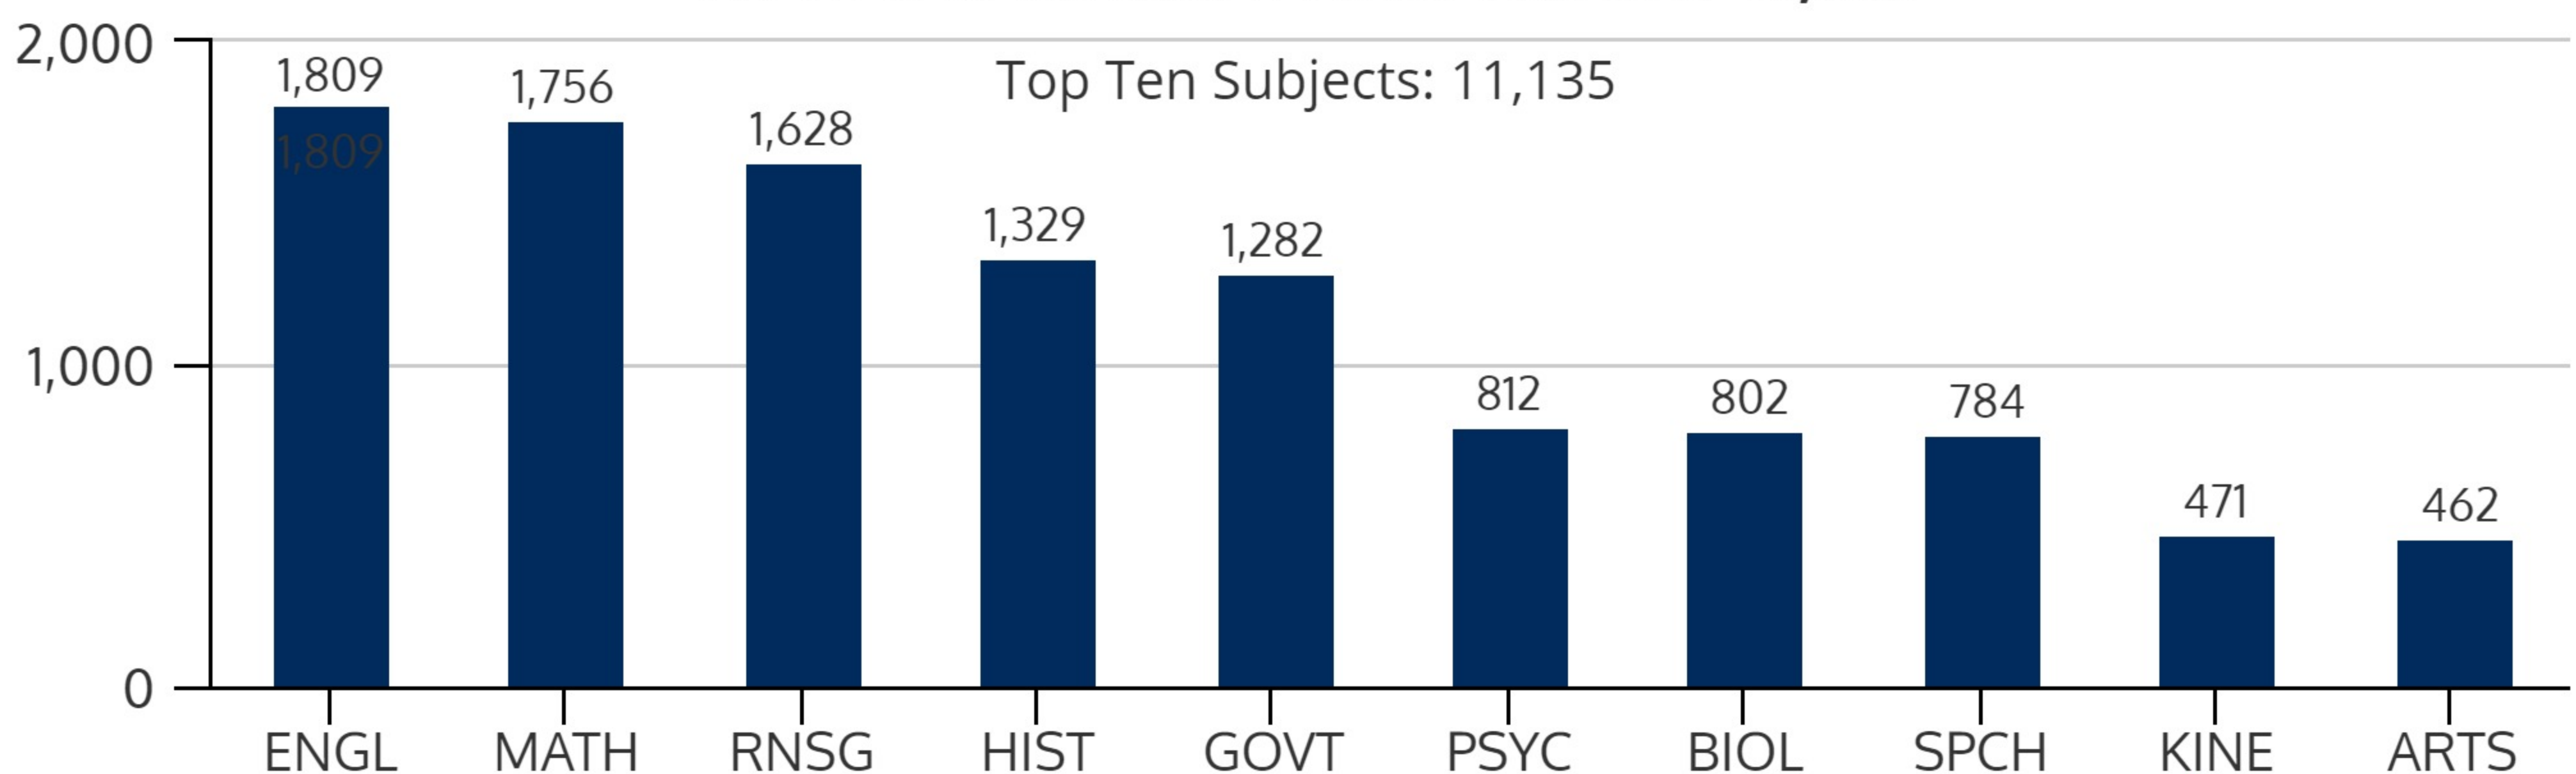

TRINITY RIVER CAMPUS 2018FL

FALL 2018 HEADCOUNT: 7,338 STUDENTS

STUDENT DEMOGRAPHICS

ETHNICITY

GENDER

AGE GROUP

COURSE ENROLLMENTS

FALL 2018 COURSE ENROLLMENT: 16,603

Source: ST Student Enrollment Data (Census Day) - Credit Type N excluded