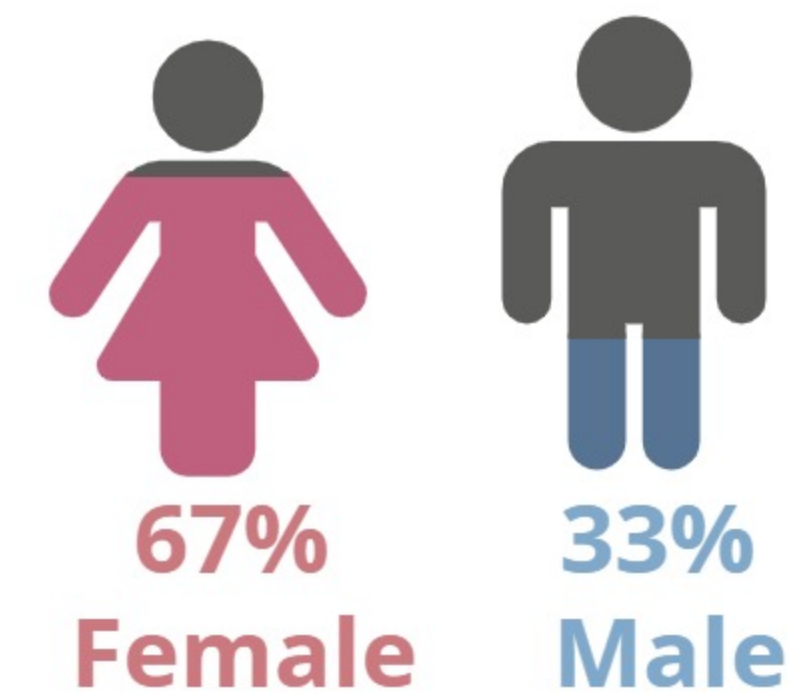

TRINITY RIVER CAMPUS 2018FL

FALL 2018 HEADCOUNT: 7,338 STUDENTS

STUDENT DEMOGRAPHICS

ETHNICITY

GENDER

AGE GROUP

COURSE ENROLLMENTS

FALL 2018 COURSE ENROLLMENT: 16,603