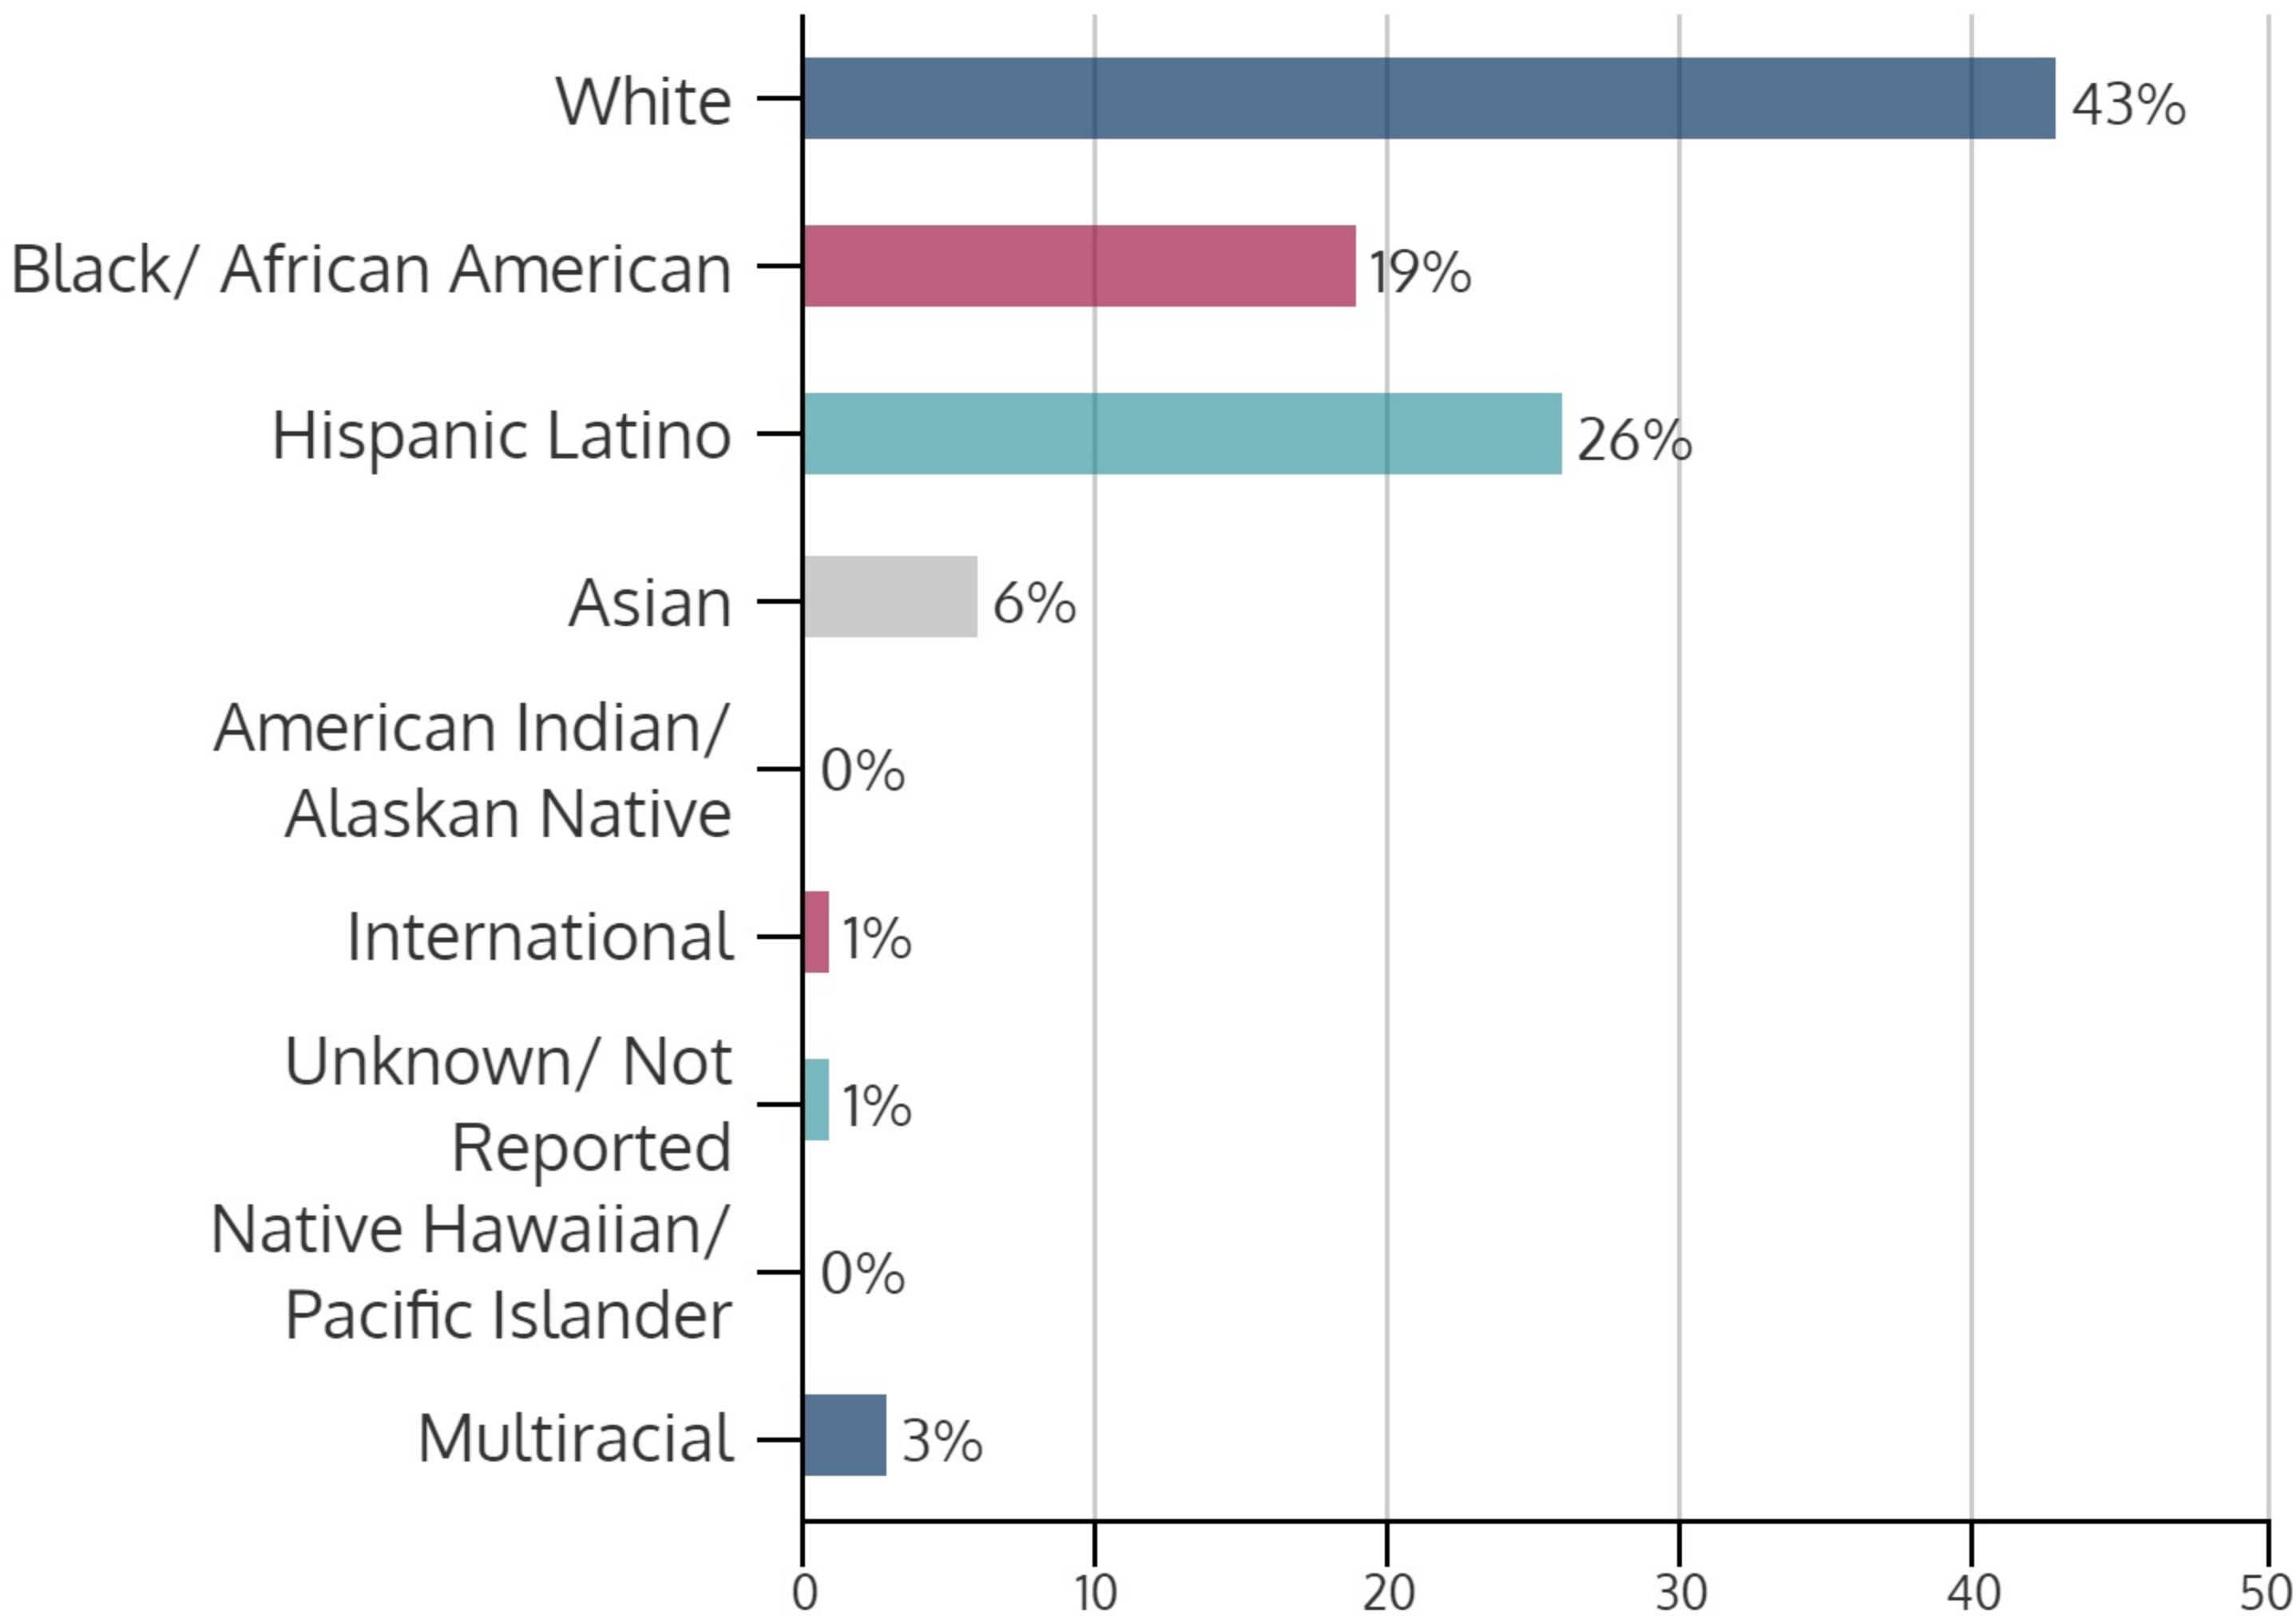

## SPRING 2018 HEADCOUNT: 11,440 STUDENTS

## STUDENT DEMOGRAPHICS

### ETHNICITY