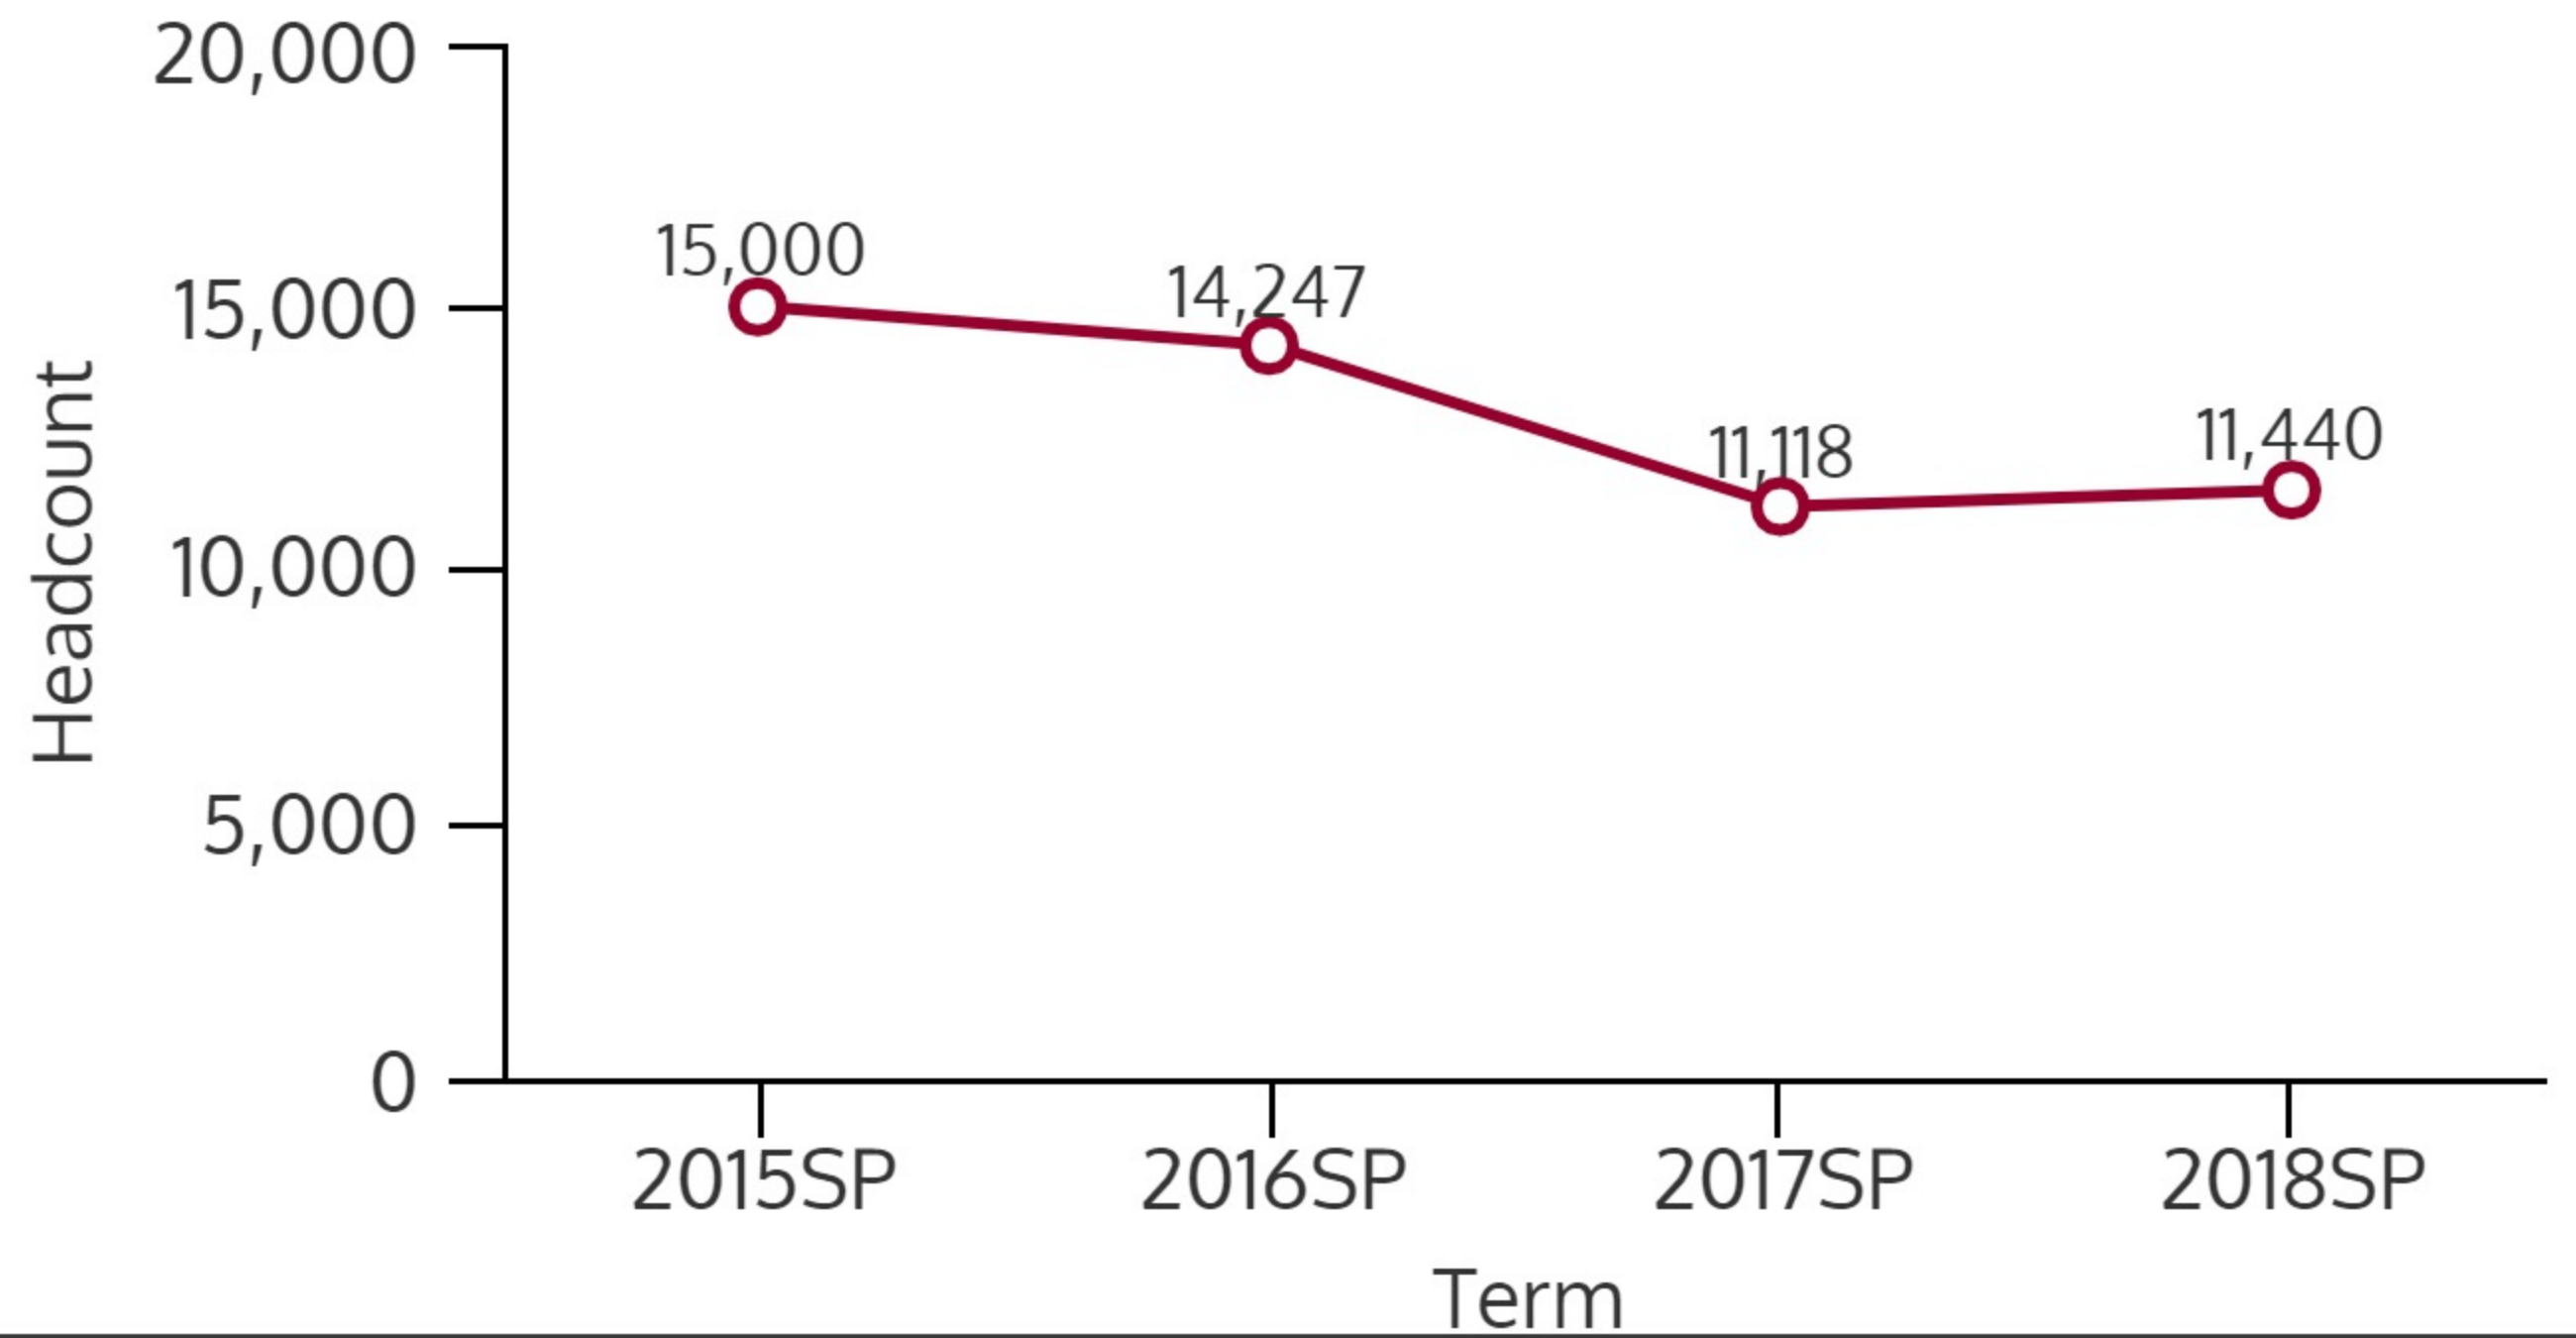

# TCC Connect 2018SP

## SPRING 2018 HEADCOUNT: 11,440 STUDENTS

## STUDENT DEMOGRAPHICS