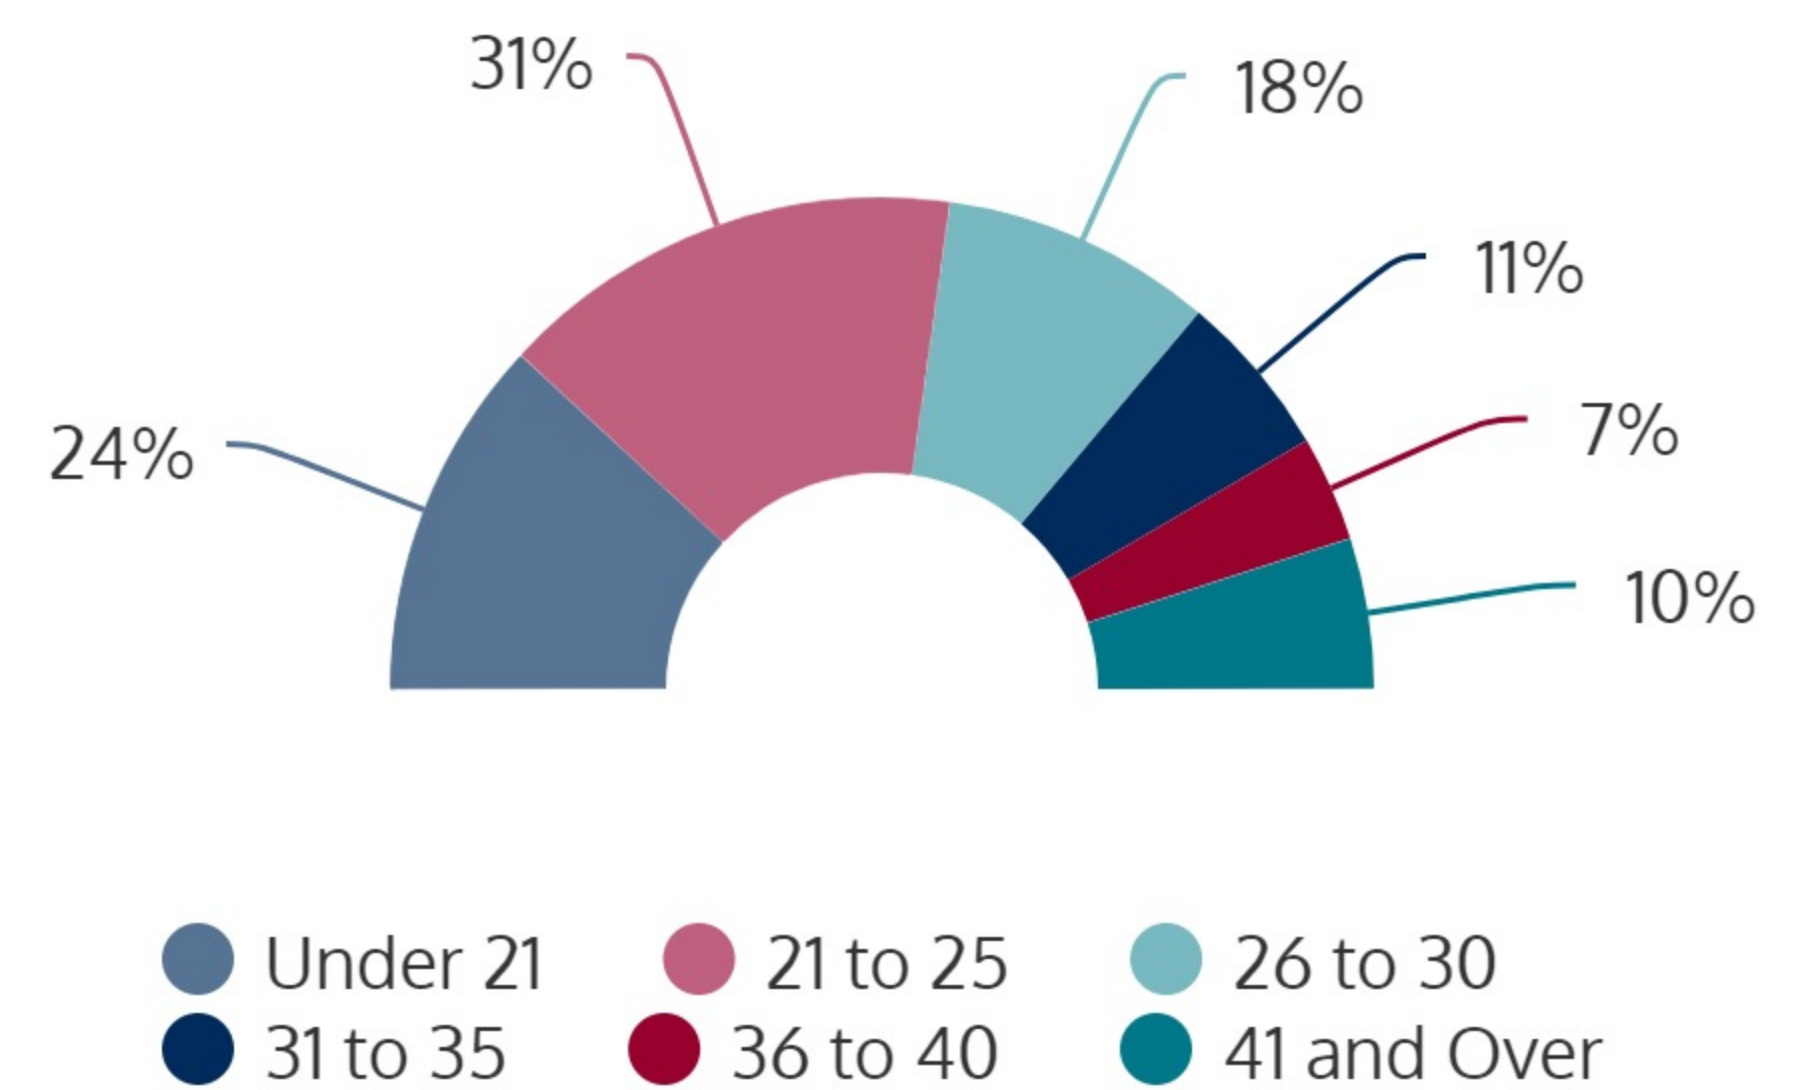

## SPRING 2018 HEADCOUNT: 11,440 STUDENTS

## STUDENT DEMOGRAPHICS

### ETHNICITY

### AGE GROUP