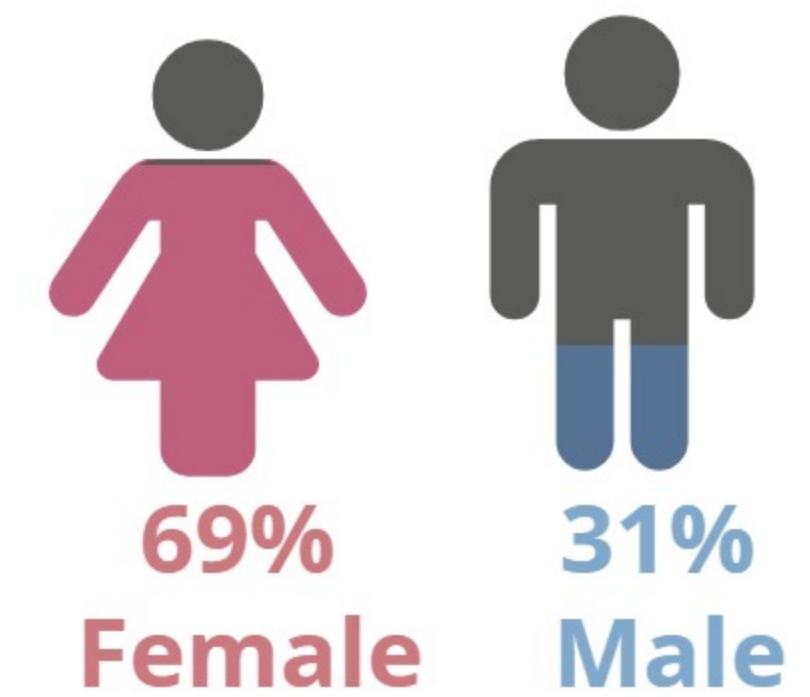

## SPRING 2018 HEADCOUNT: 11,440 STUDENTS

## STUDENT DEMOGRAPHICS

### ETHNICITY

### AGE GROUP