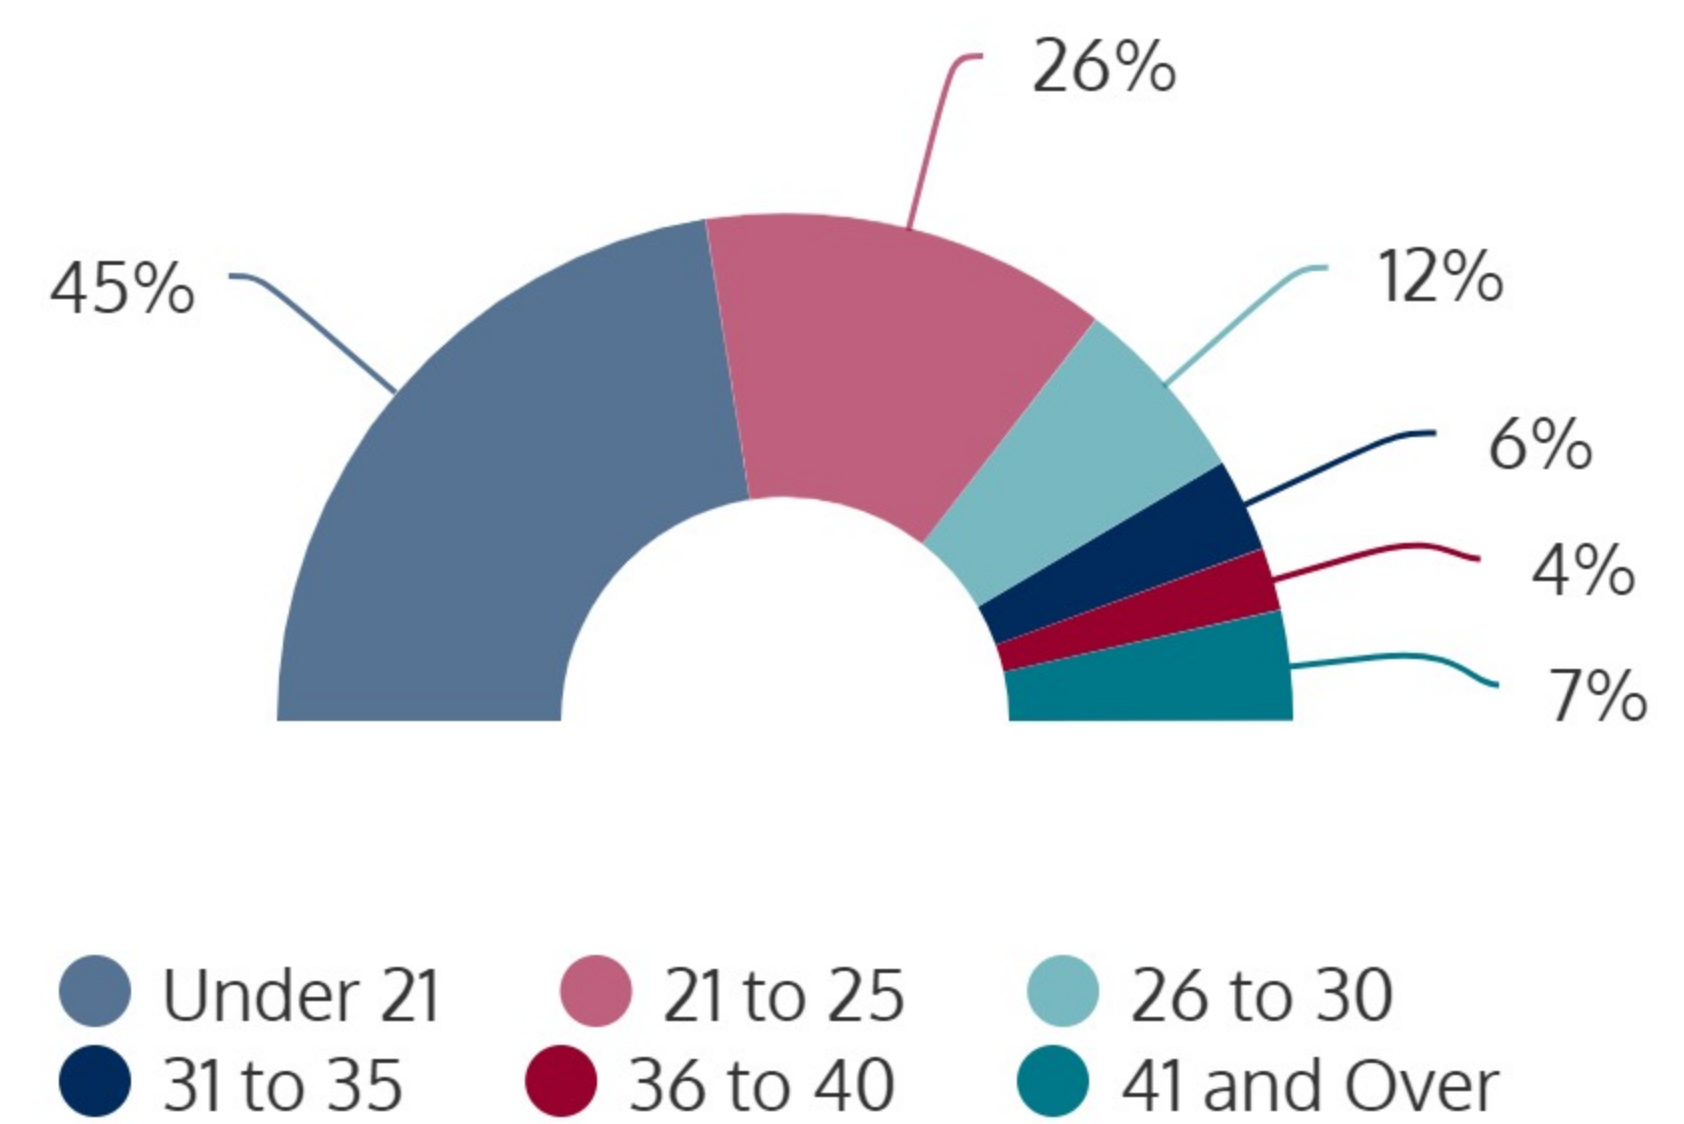

NORTHEAST CAMPUS 2018SP

SPRING 2018 HEADCOUNT: 12,210 STUDENTS

STUDENT DEMOGRAPHICS

ETHNICITY

GENDER

AGE GROUP

COURSE ENROLLMENTS

SPRING 2018 COURSE ENROLLMENT: 27,587