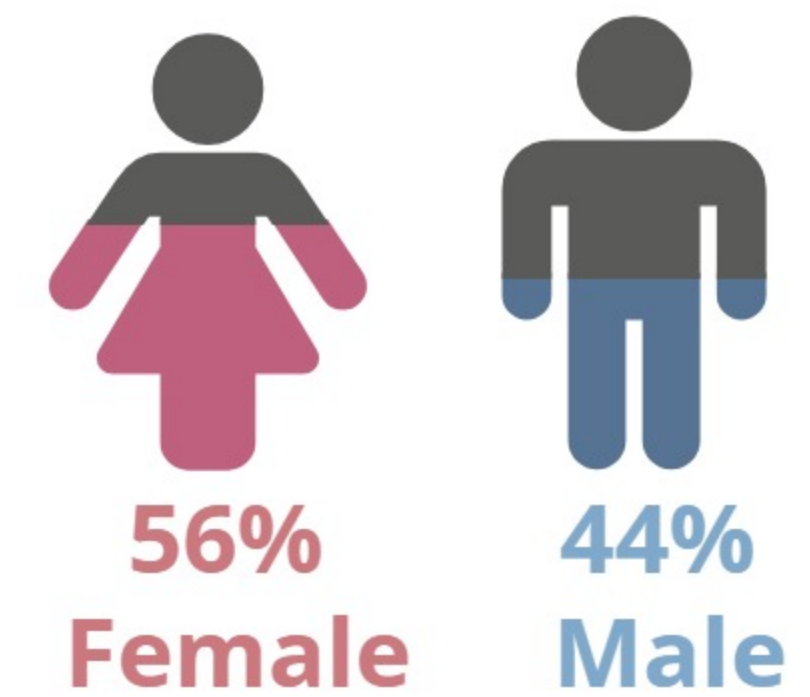

NORTHEAST CAMPUS 2018SP

SPRING 2018 HEADCOUNT: 12,210 STUDENTS

STUDENT DEMOGRAPHICS

ETHNICITY

GENDER

AGE GROUP

COURSE ENROLLMENTS

SPRING 2018 COURSE ENROLLMENT: 27,587