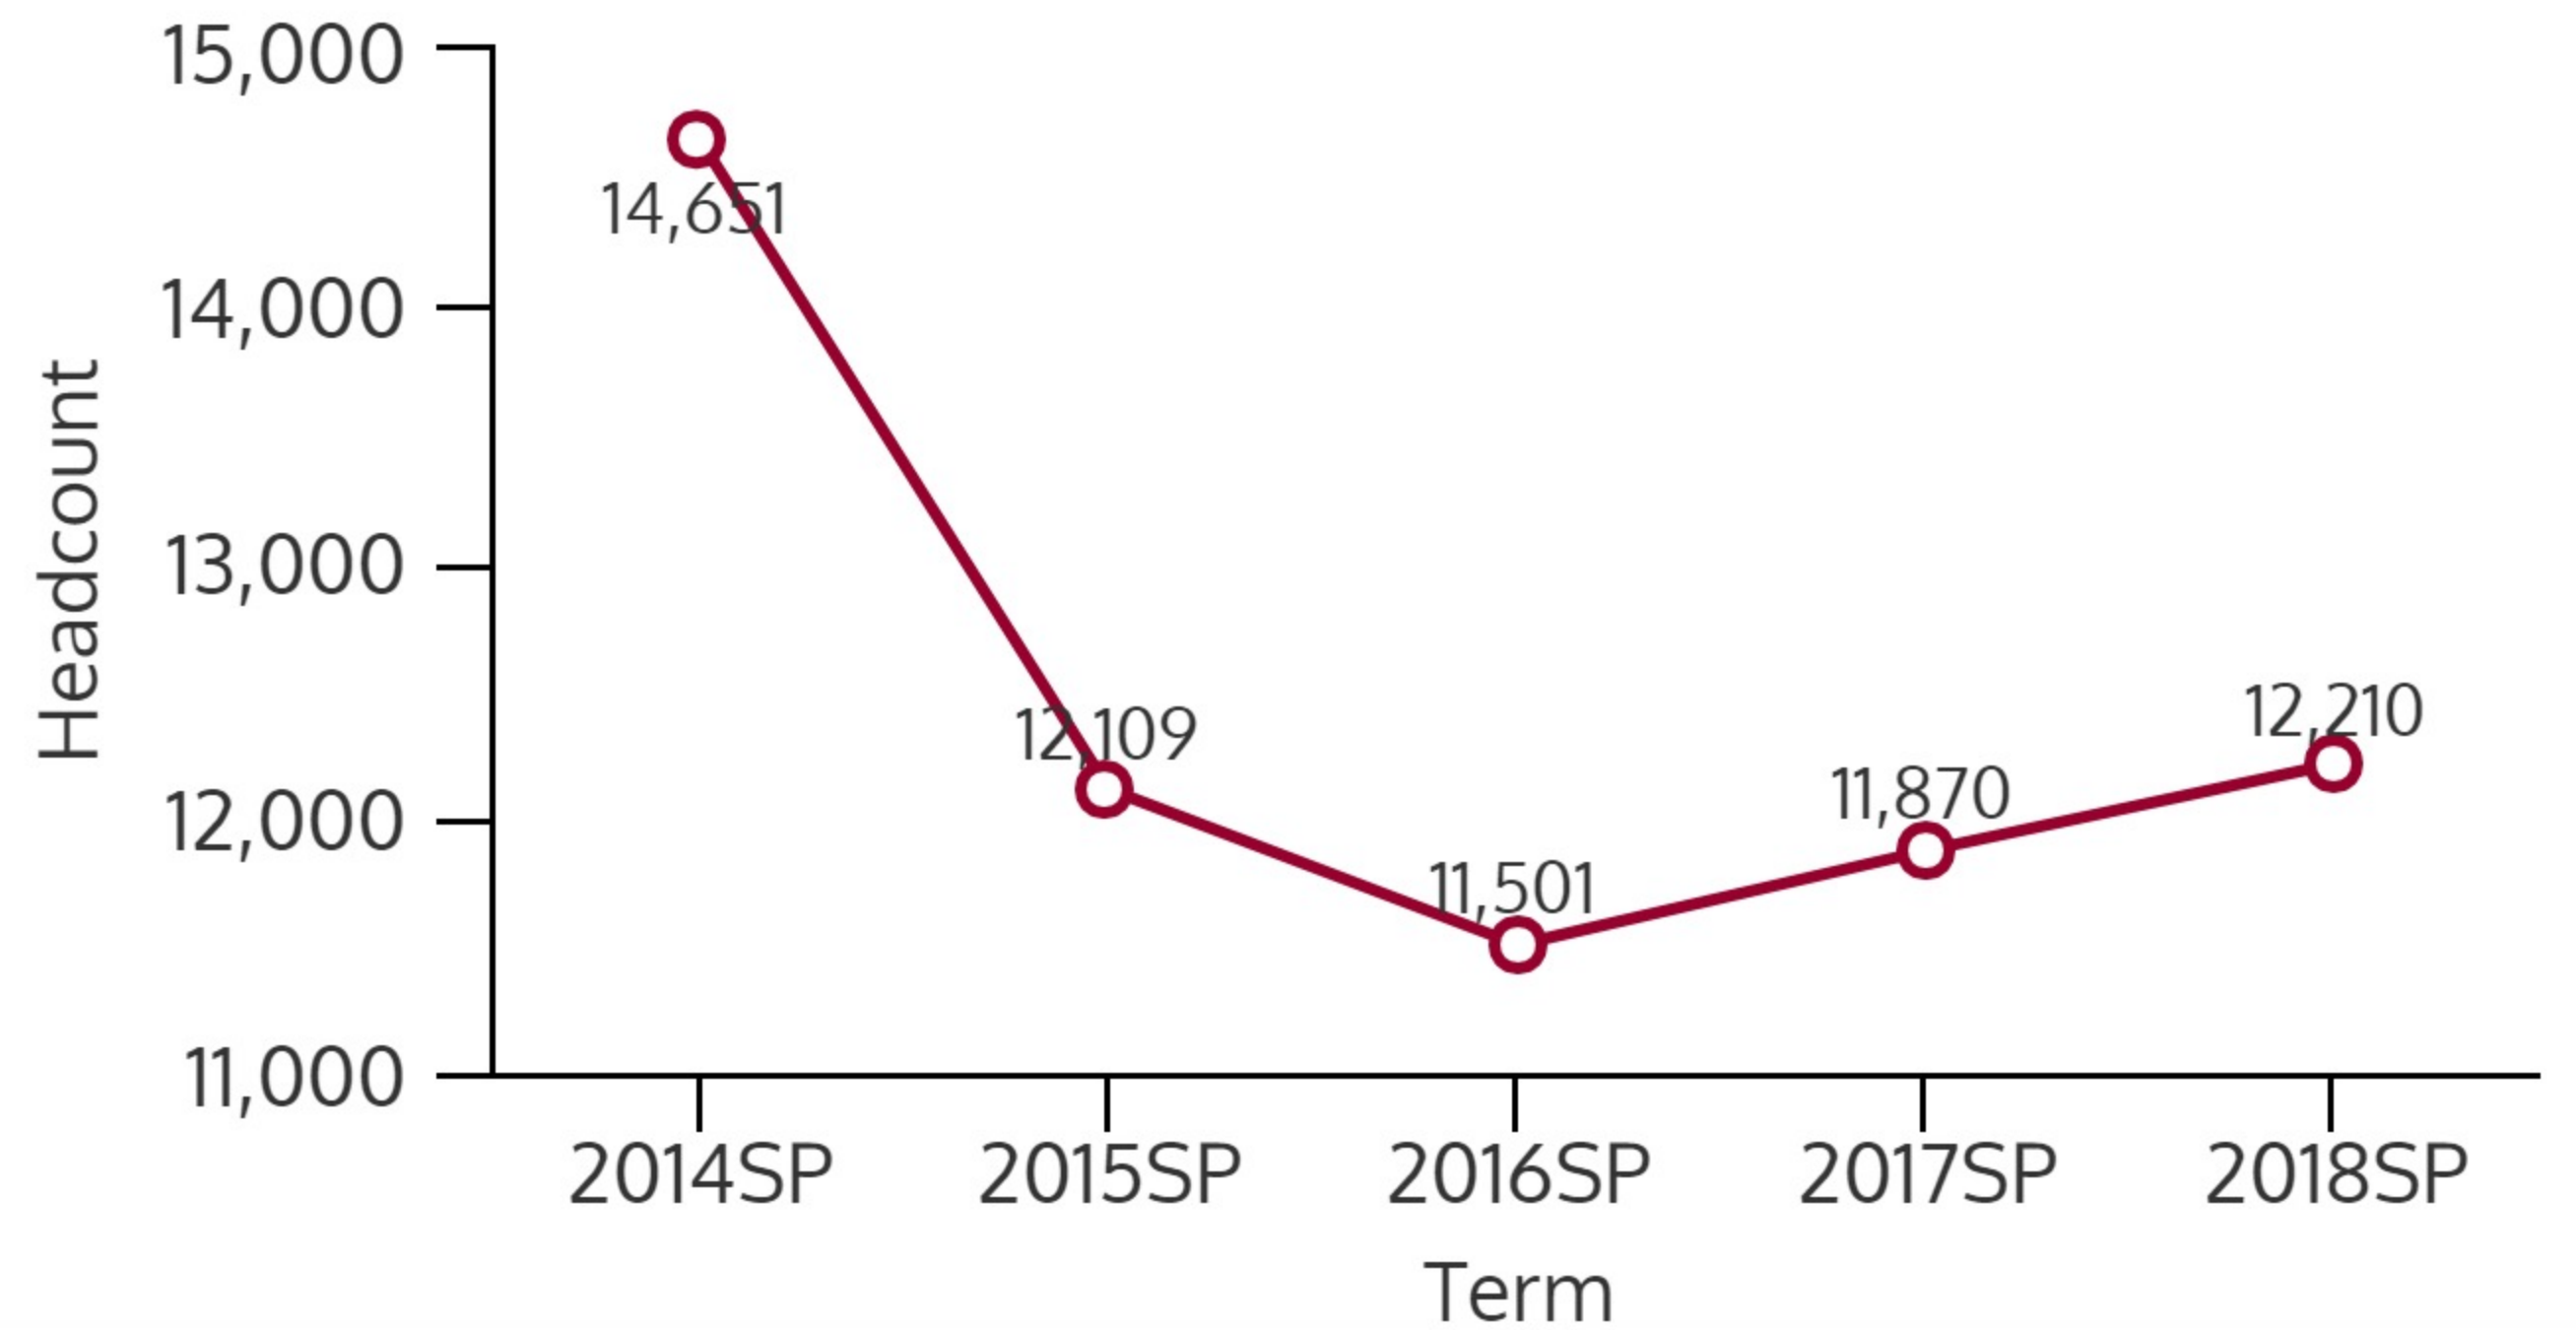

NORTHEAST CAMPUS 2018SP

SPRING 2018 HEADCOUNT: 12,210 STUDENTS

STUDENT DEMOGRAPHICS

ETHNICITY

GENDER

AGE GROUP

COURSE ENROLLMENTS

SPRING 2018 COURSE ENROLLMENT: 27,587

Source: ST Student Enrollment Data (Census Day) - Credit Type N excluded