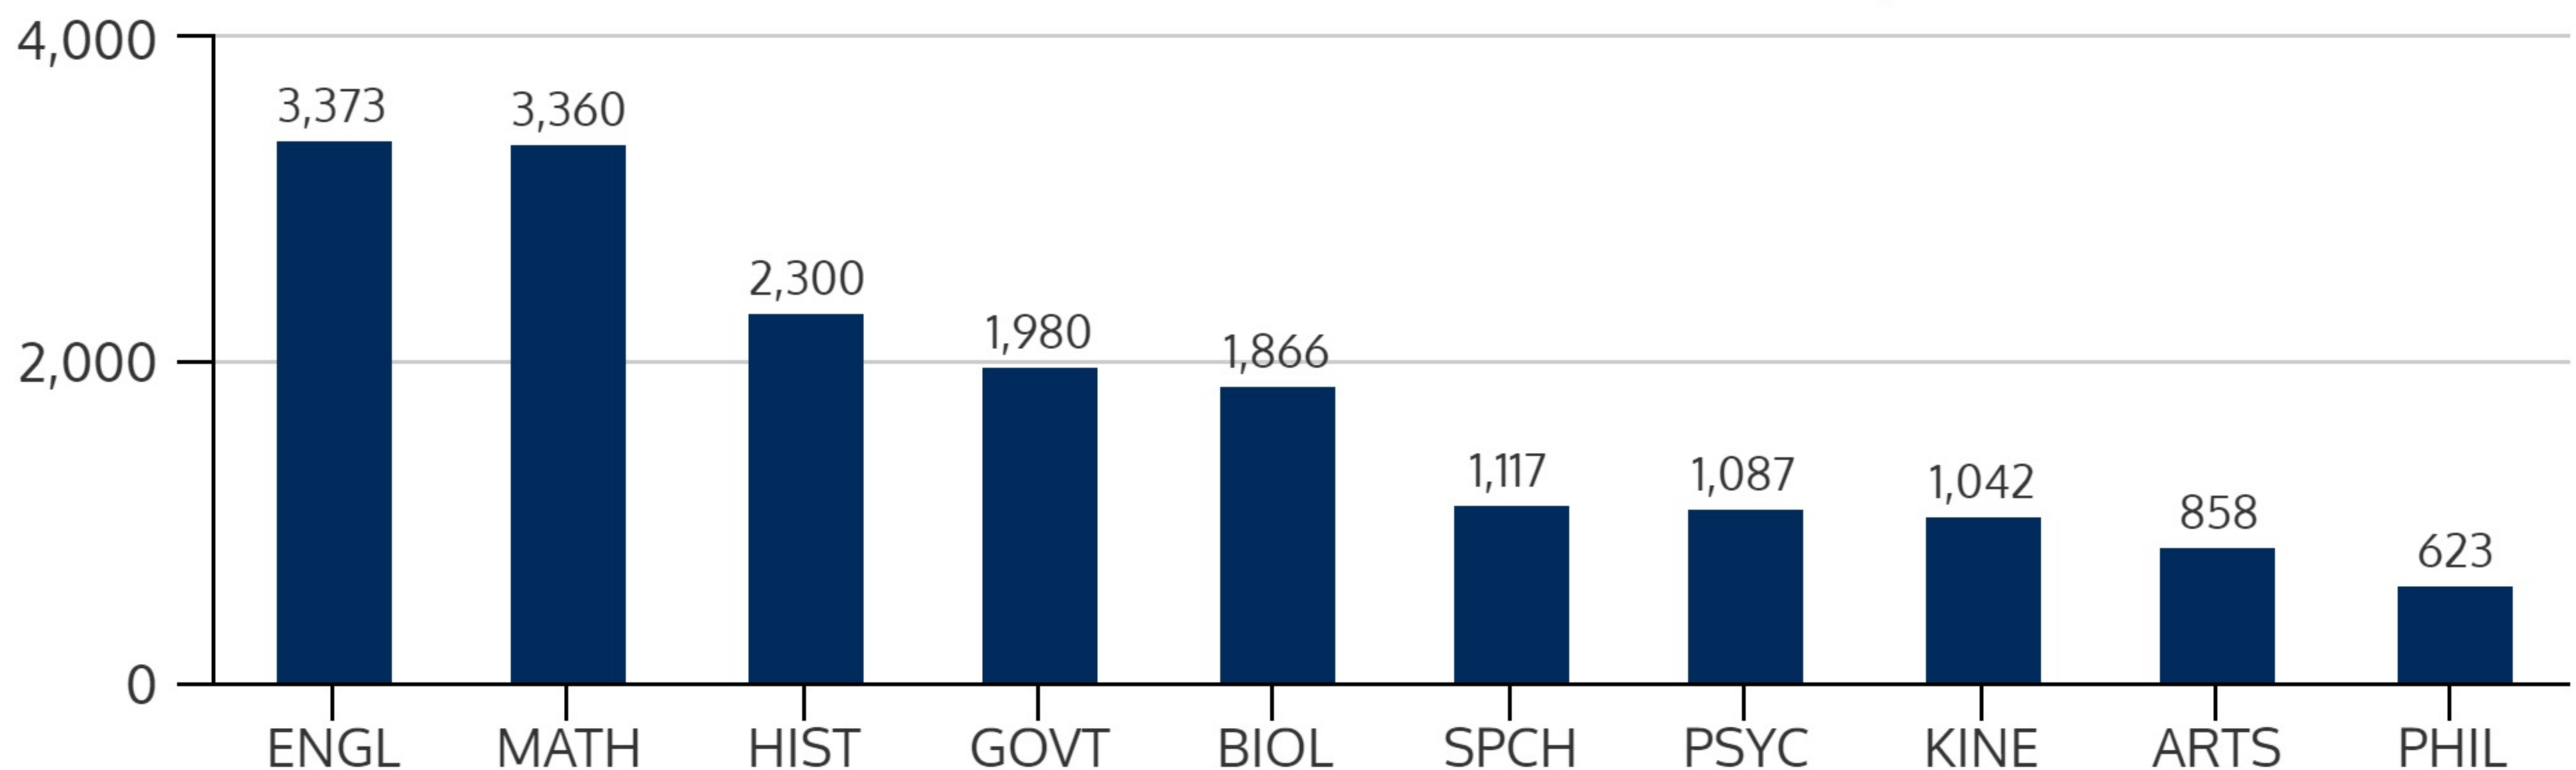

NORTHEAST CAMPUS 2018SP

SPRING 2018 HEADCOUNT: 12,210 STUDENTS

STUDENT DEMOGRAPHICS

ETHNICITY

GENDER

AGE GROUP

COURSE ENROLLMENTS

SPRING 2018 COURSE ENROLLMENT: 27,587

Source: ST Student Enrollment Data (Census Day) - Credit Type N excluded