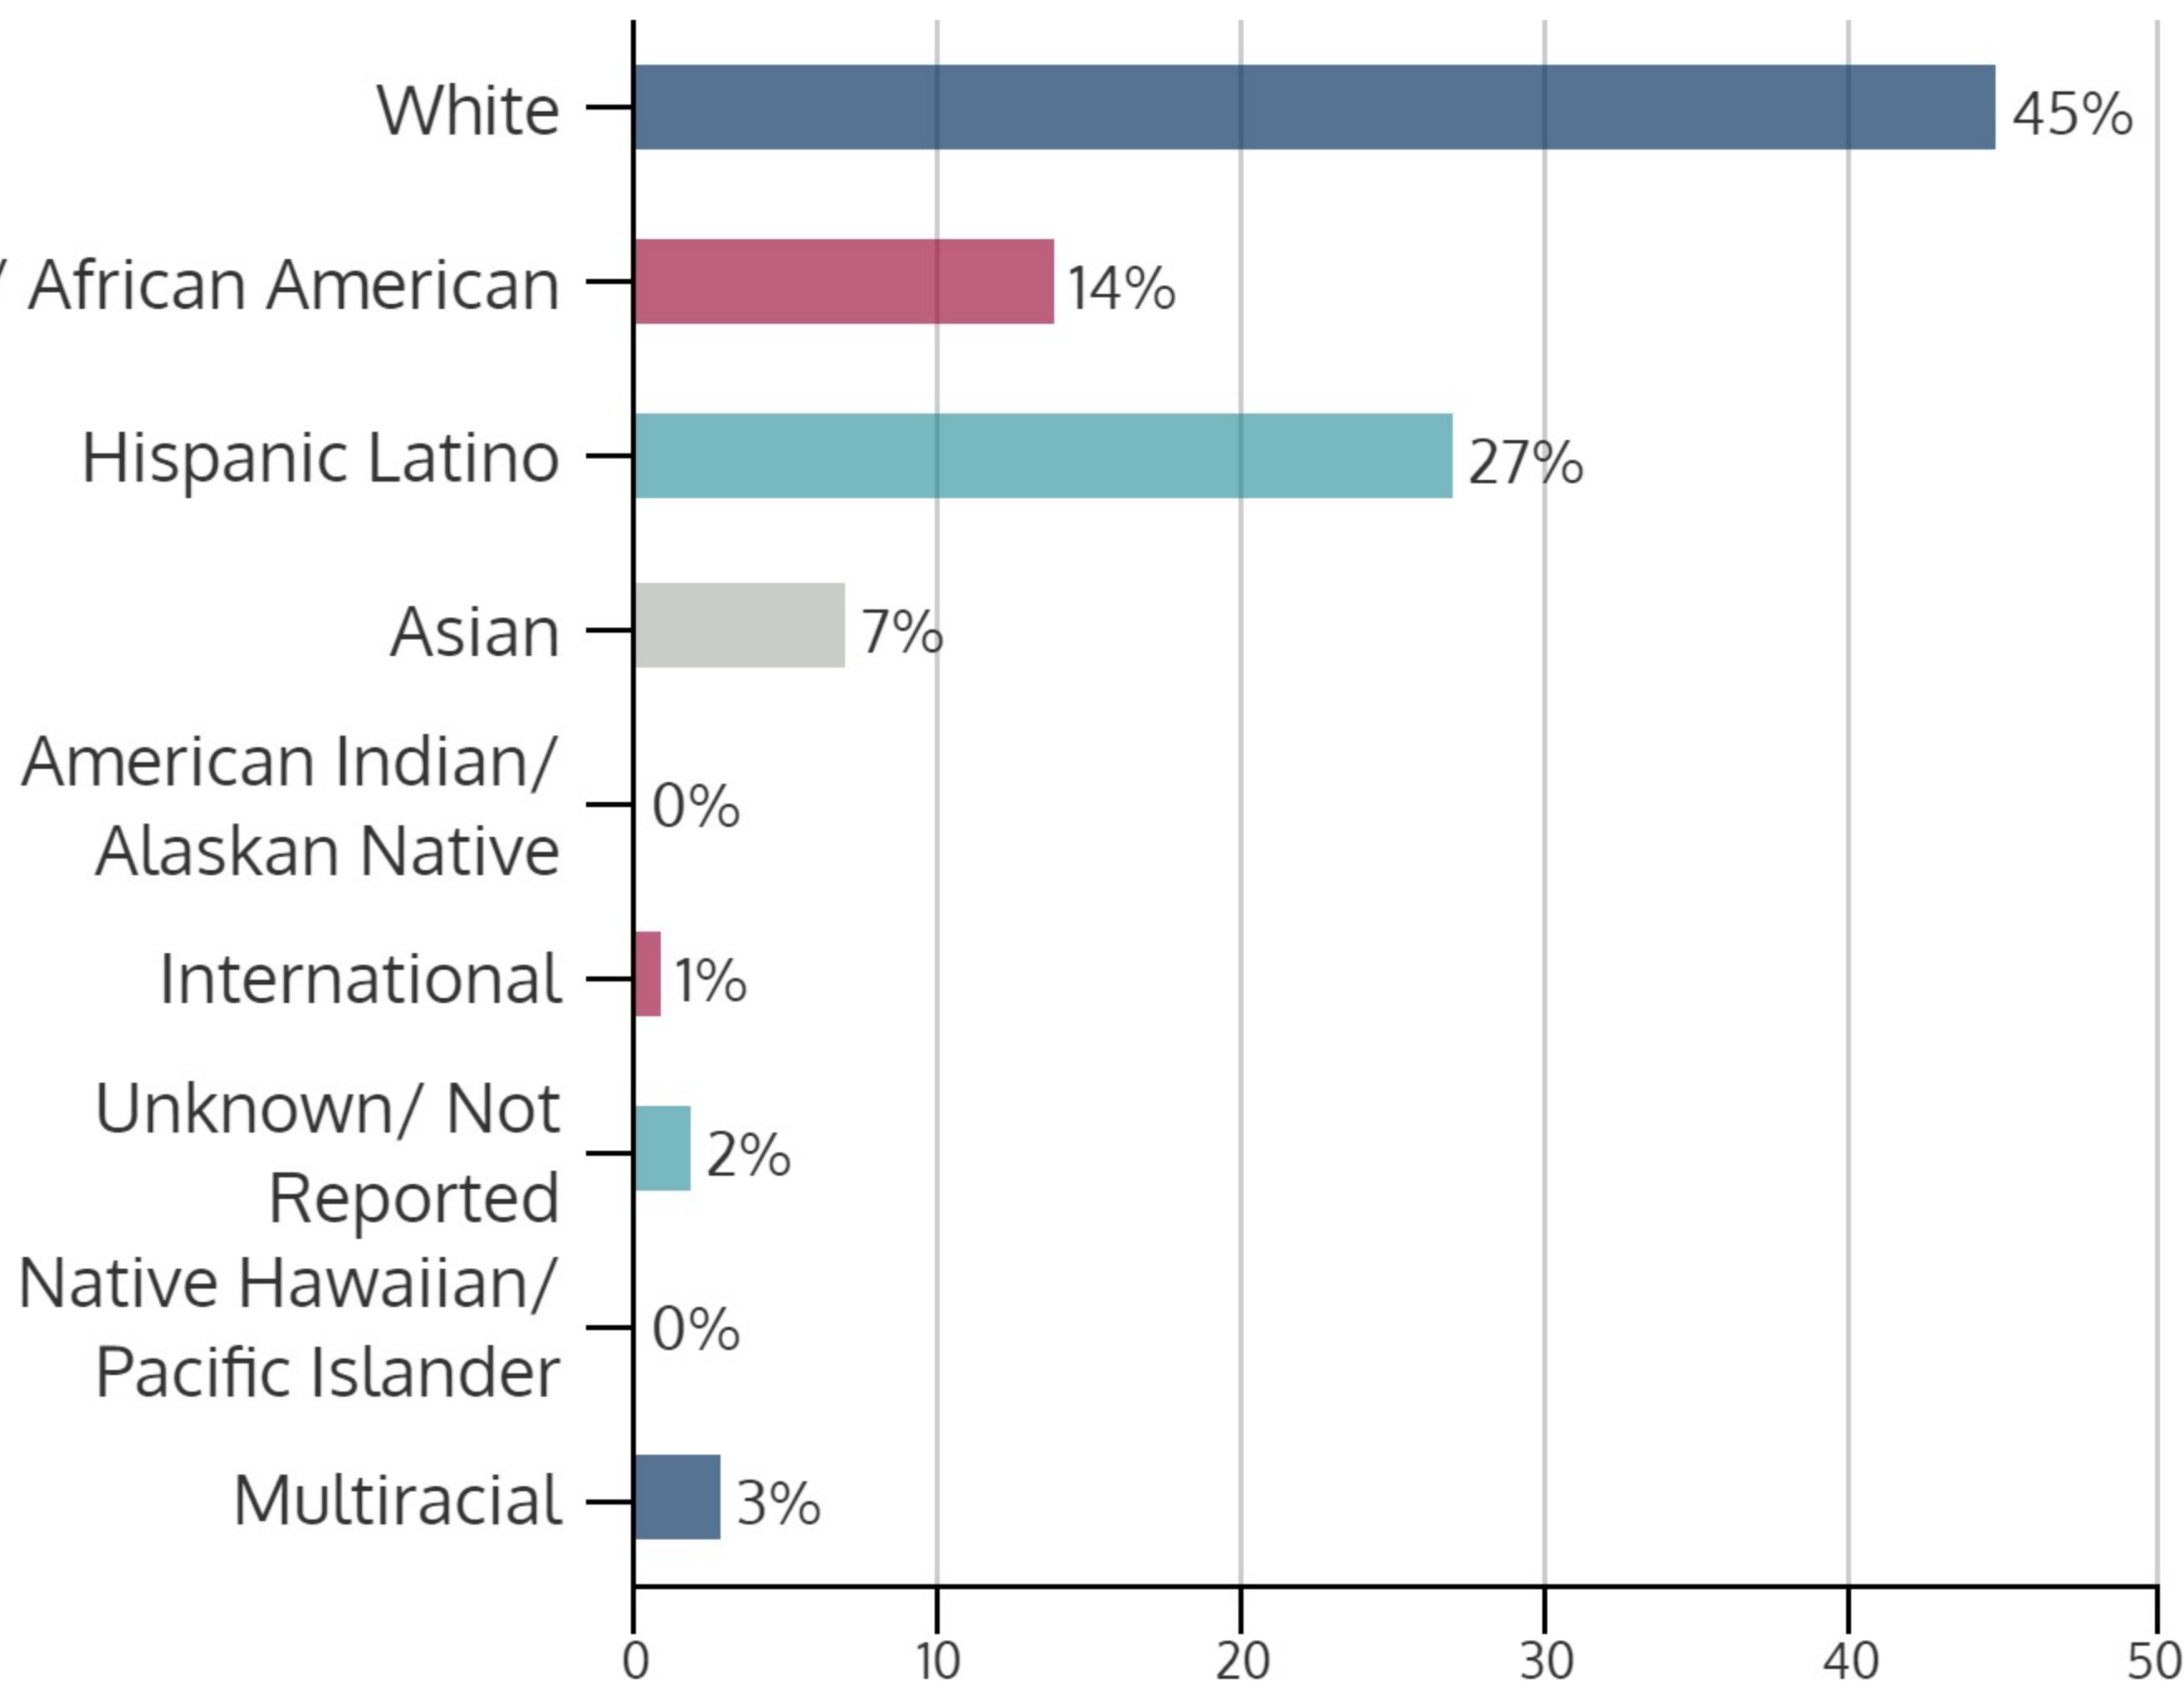

NORTHEAST CAMPUS 2018SP

SPRING 2018 HEADCOUNT: 12,210 STUDENTS

STUDENT DEMOGRAPHICS

ETHNICITY

GENDER

AGE GROUP

COURSE ENROLLMENTS

SPRING 2018 COURSE ENROLLMENT: 27,587