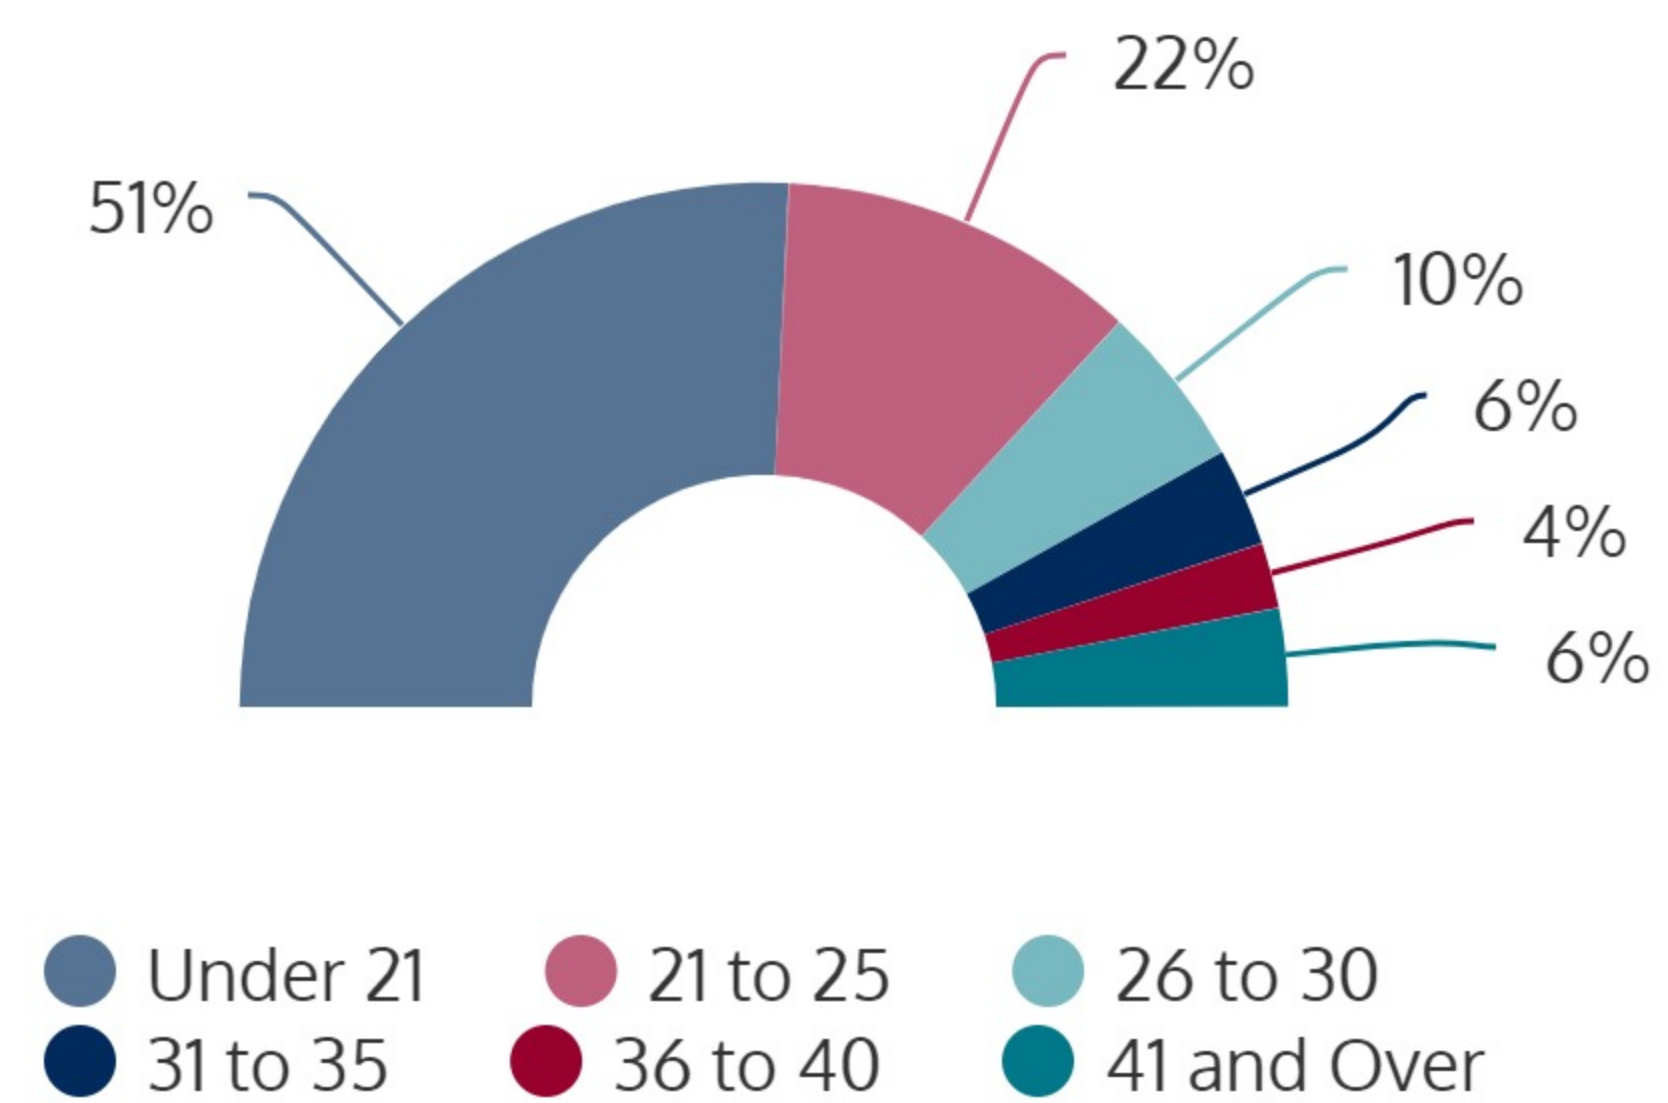

## SPRING 2018 HEADCOUNT: 8,911 STUDENTS

## STUDENT DEMOGRAPHICS

### ETHNICITY

### AGE GROUP