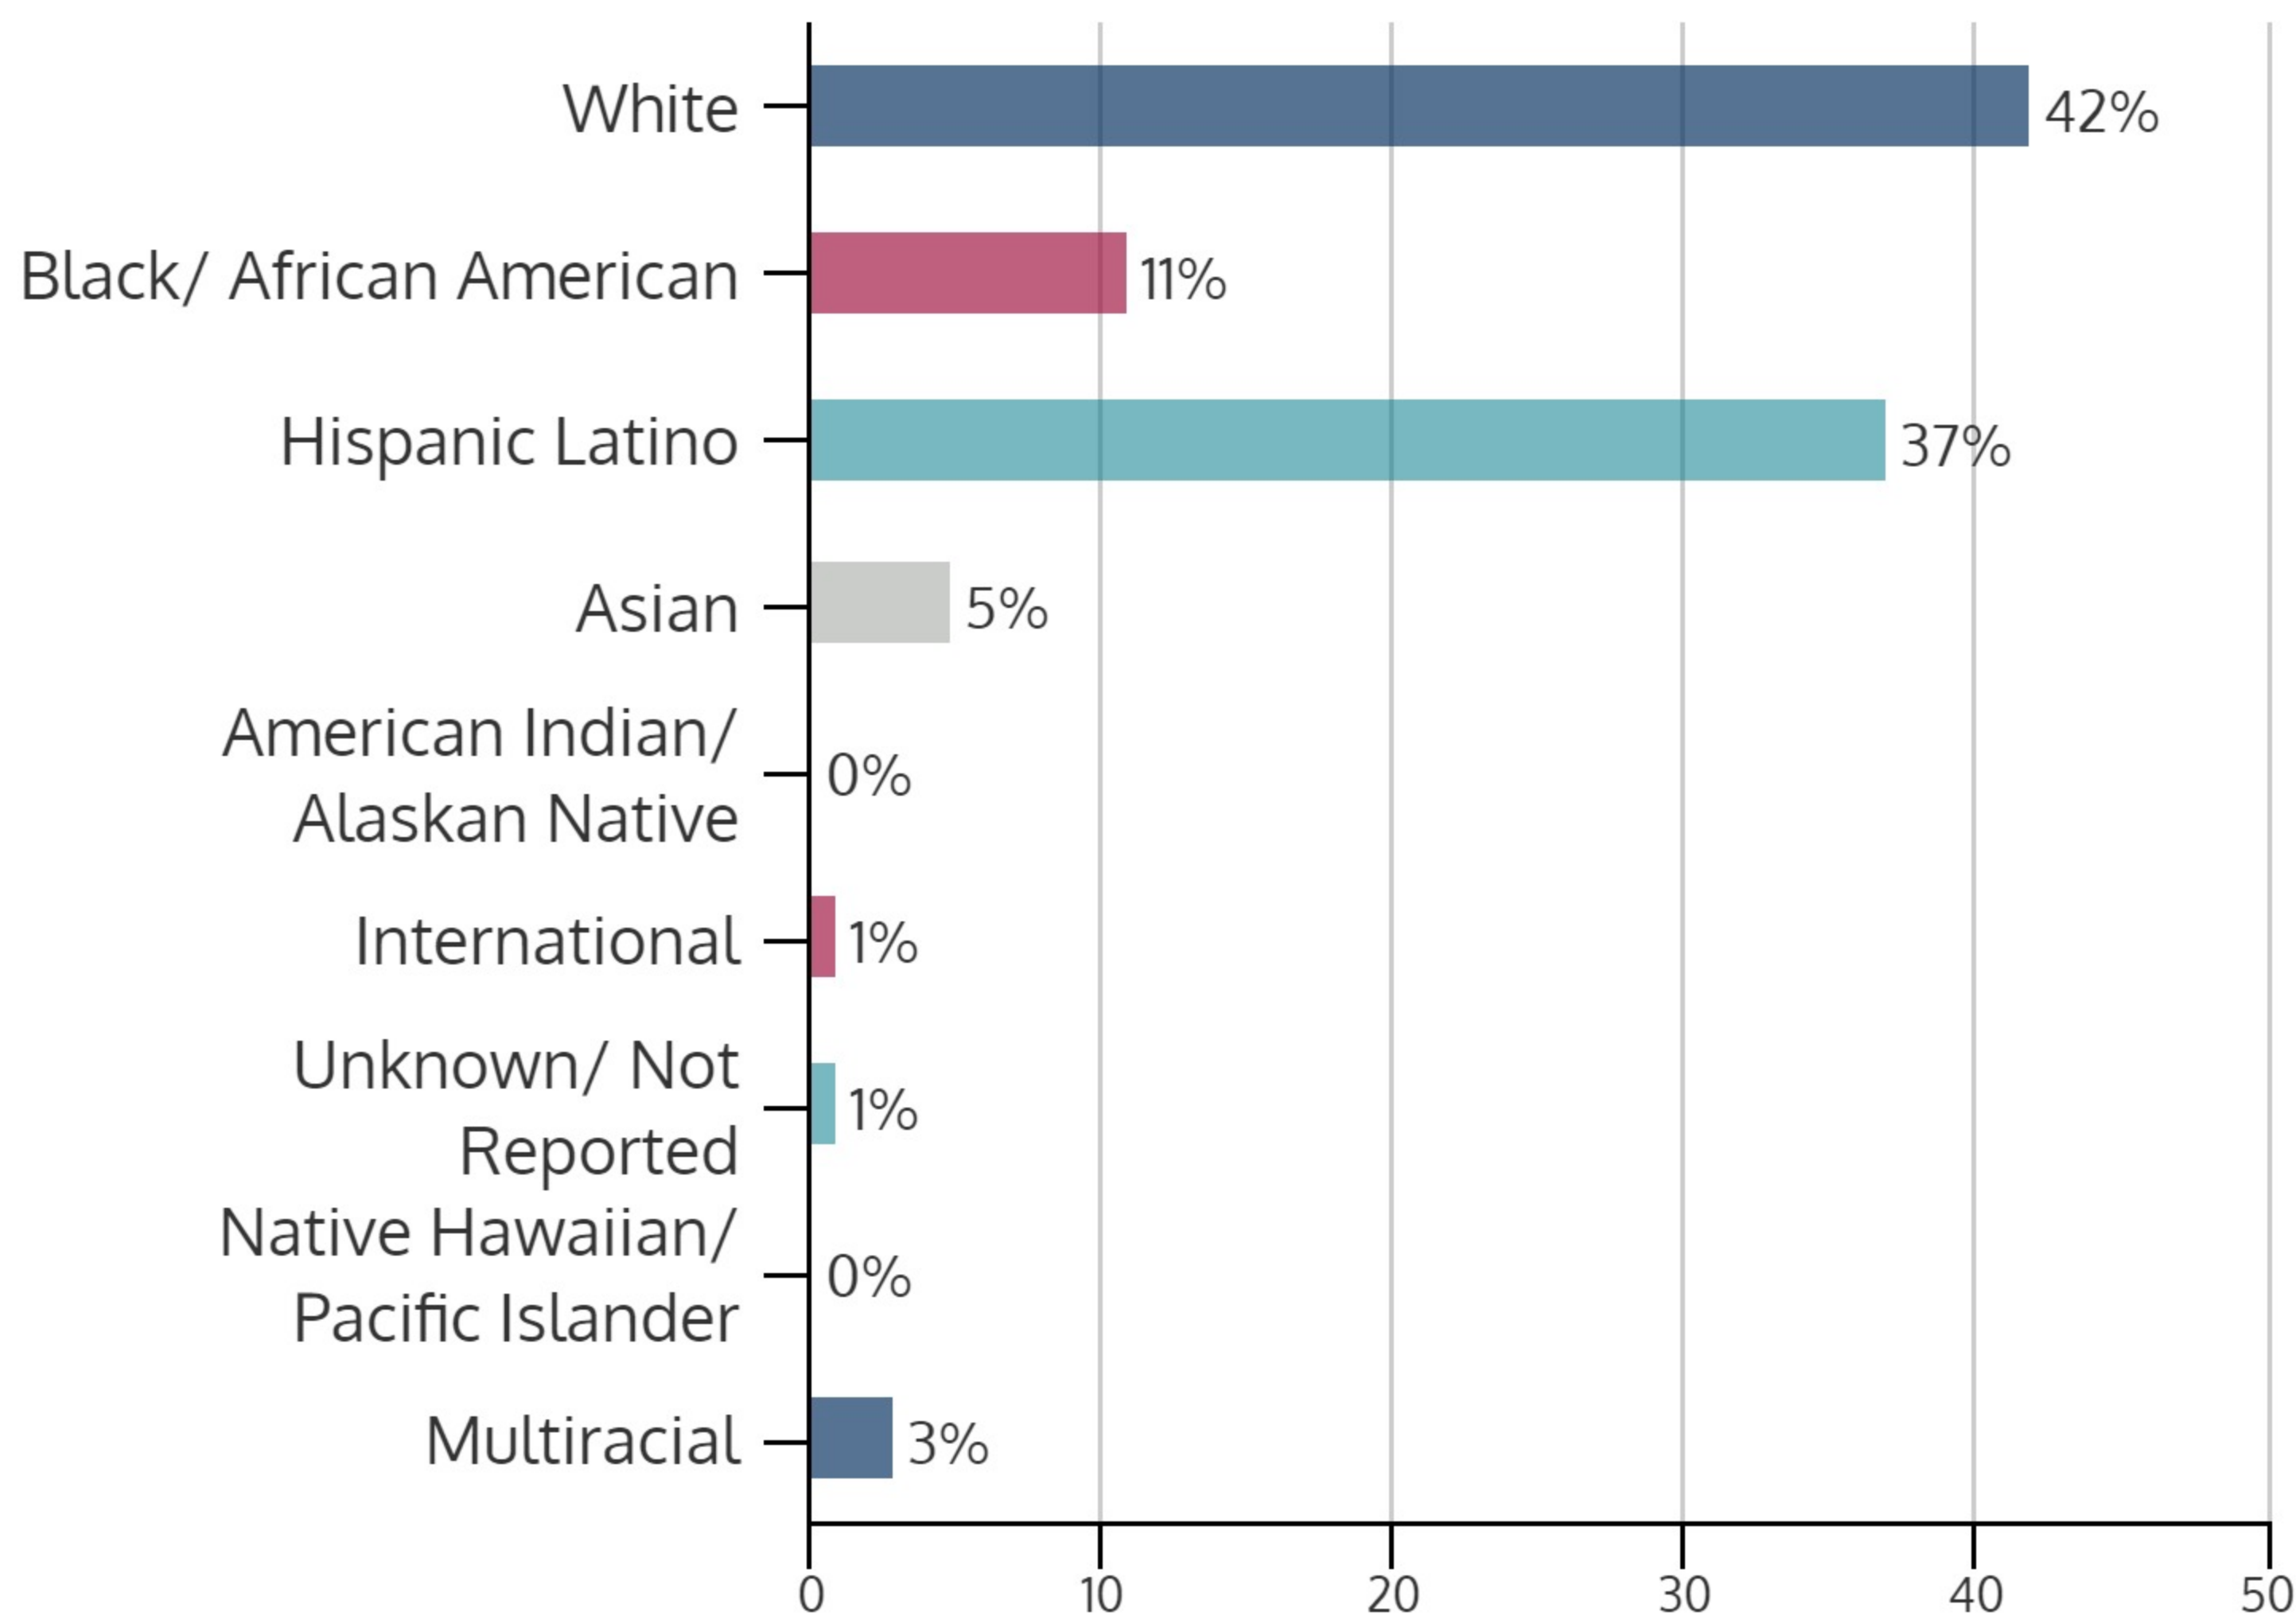

## SPRING 2018 HEADCOUNT: 8,911 STUDENTS

## STUDENT DEMOGRAPHICS

### ETHNICITY