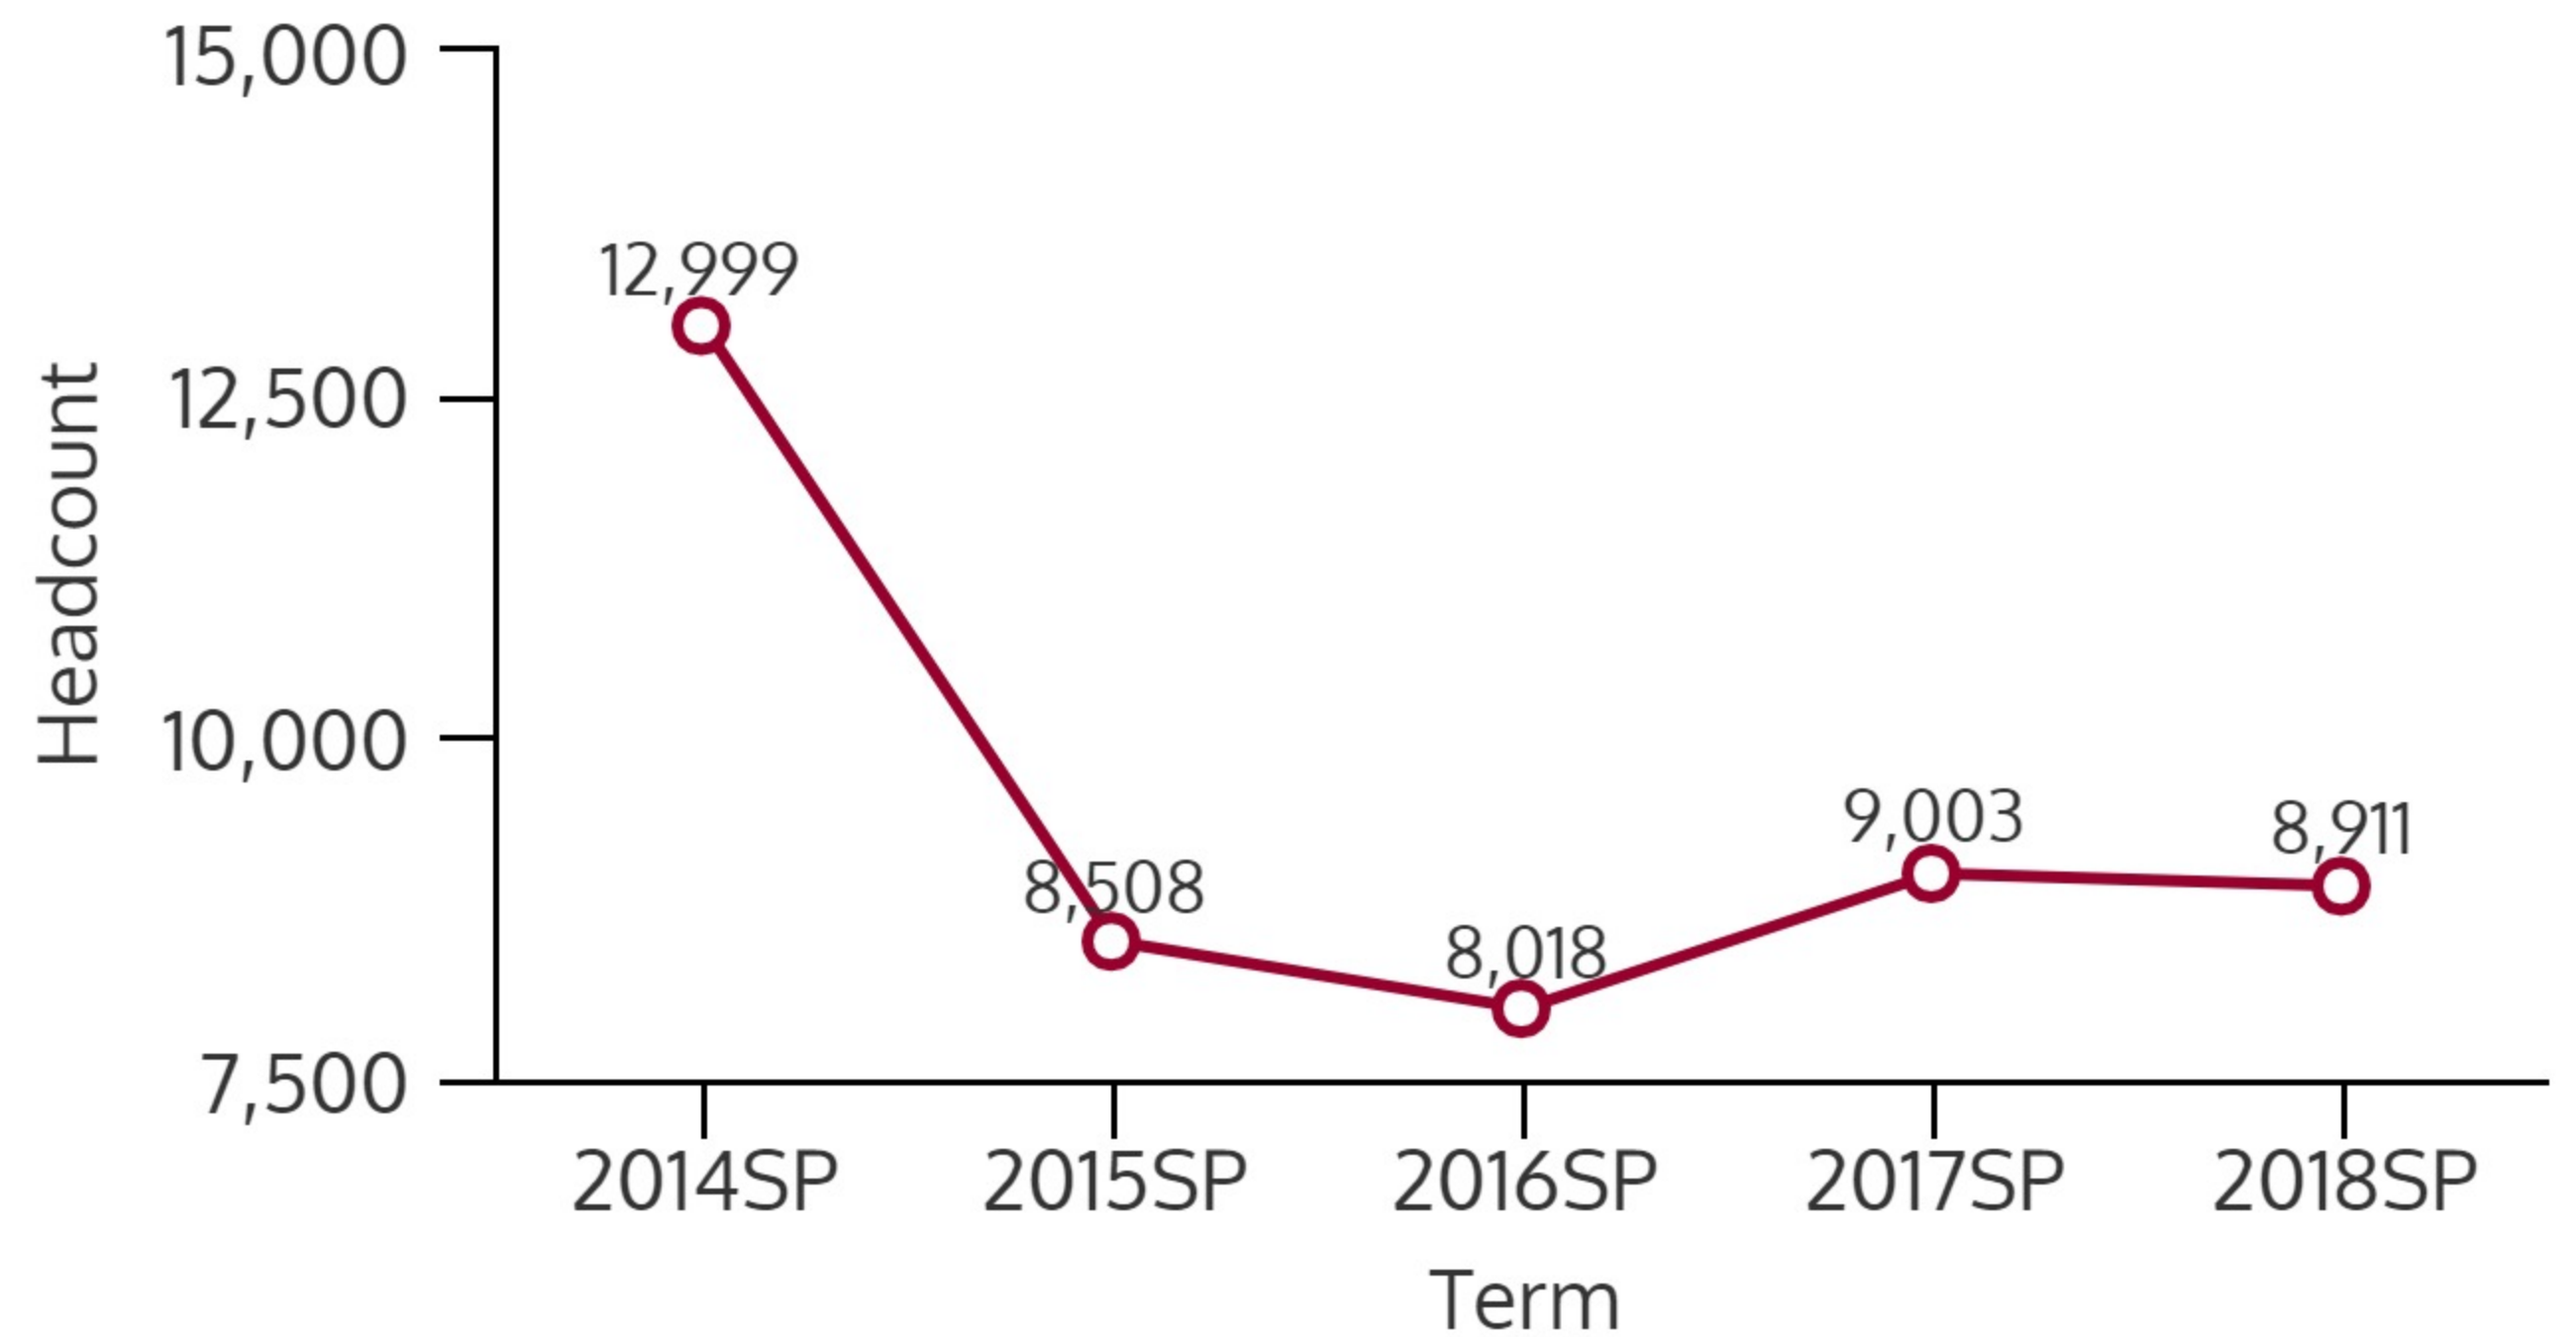

# NORTHWEST CAMPUS 2018SP

## SPRING 2018 HEADCOUNT: 8,911 STUDENTS

## STUDENT DEMOGRAPHICS