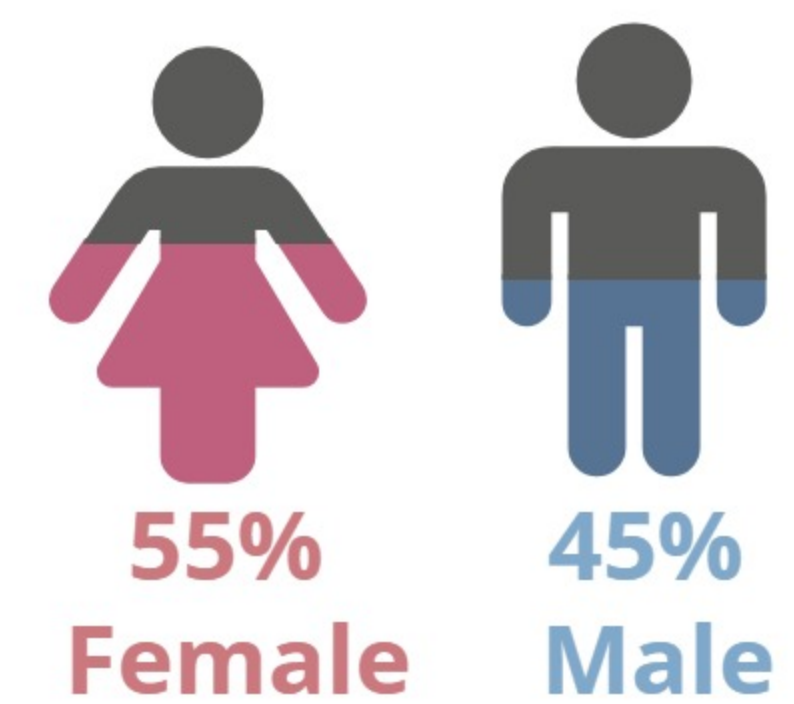

## SPRING 2018 HEADCOUNT: 8,911 STUDENTS

## STUDENT DEMOGRAPHICS

### ETHNICITY

### AGE GROUP