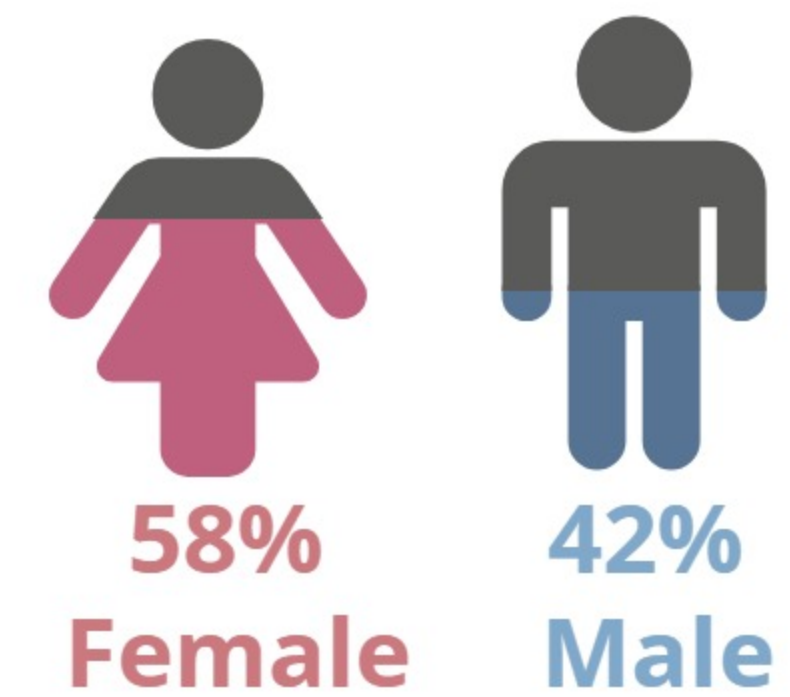

SOUTHEAST CAMPUS 2018SP

SPRING 2018 HEADCOUNT: 11,803 STUDENTS

STUDENT DEMOGRAPHICS

ETHNICITY

GENDER

AGE GROUP

COURSE ENROLLMENTS

SPRING 2018 COURSE ENROLLMENT: 27,143

Source: ST Student Enrollment Data (Census Day) - Credit Type N excluded