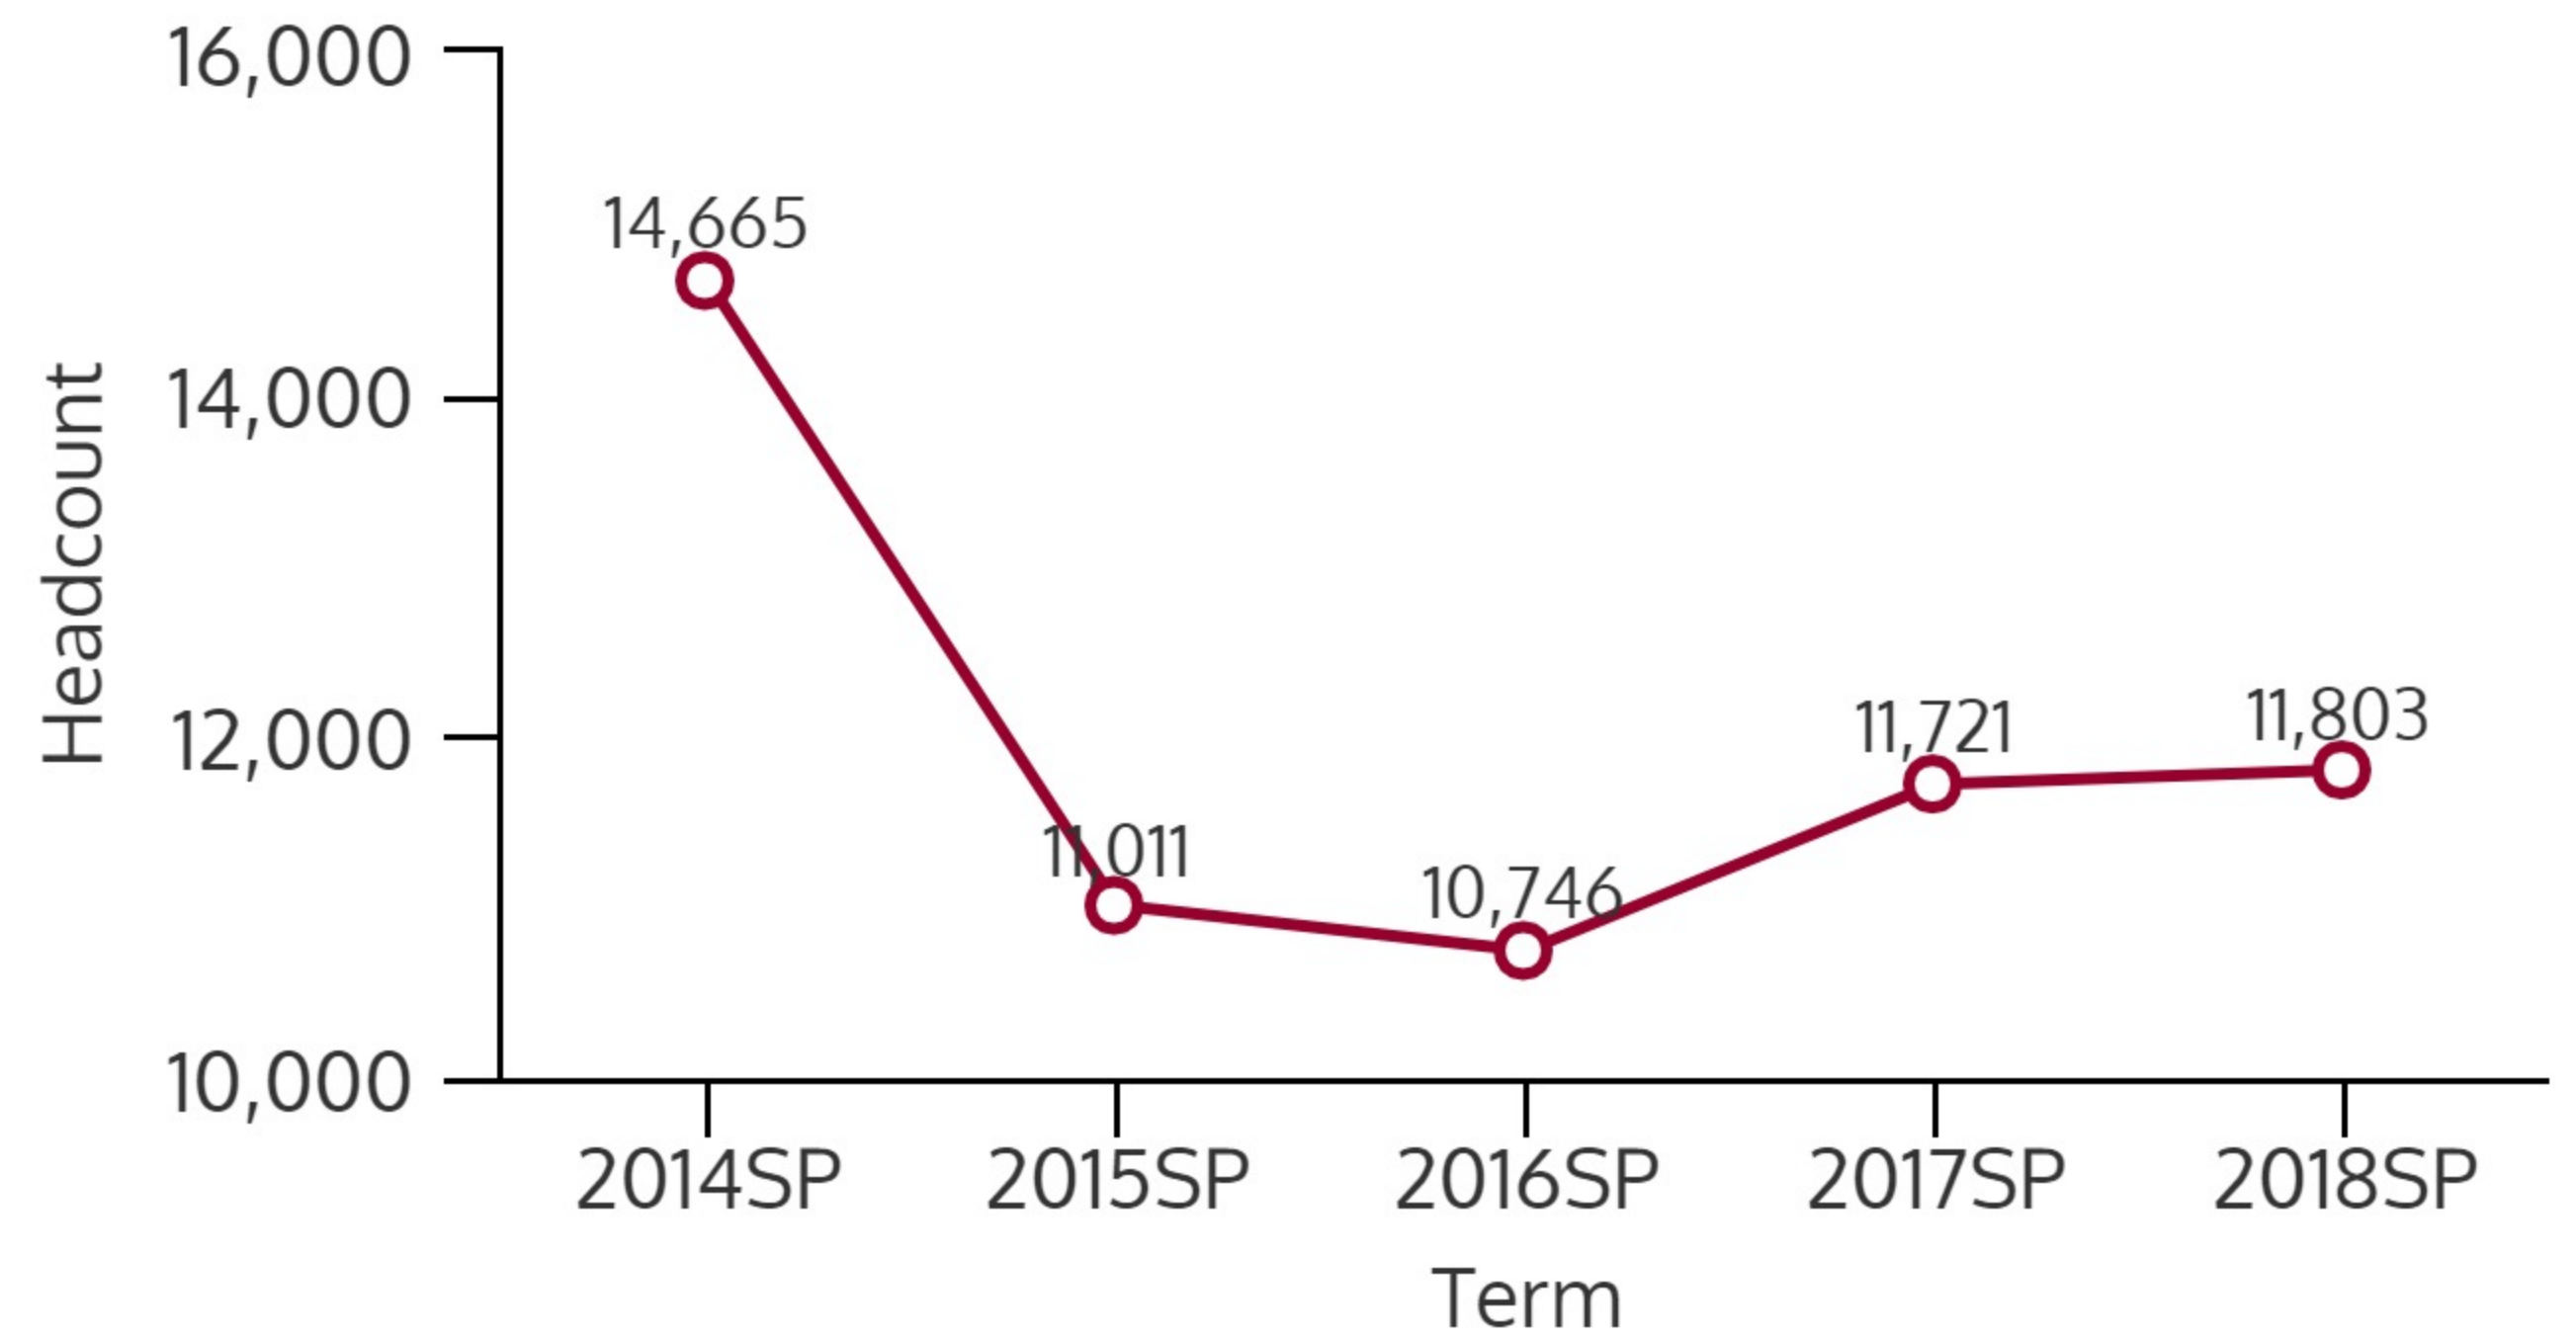

# SOUTHEAST CAMPUS 2018SP

## SPRING 2018 HEADCOUNT: 11,803 STUDENTS

## STUDENT DEMOGRAPHICS