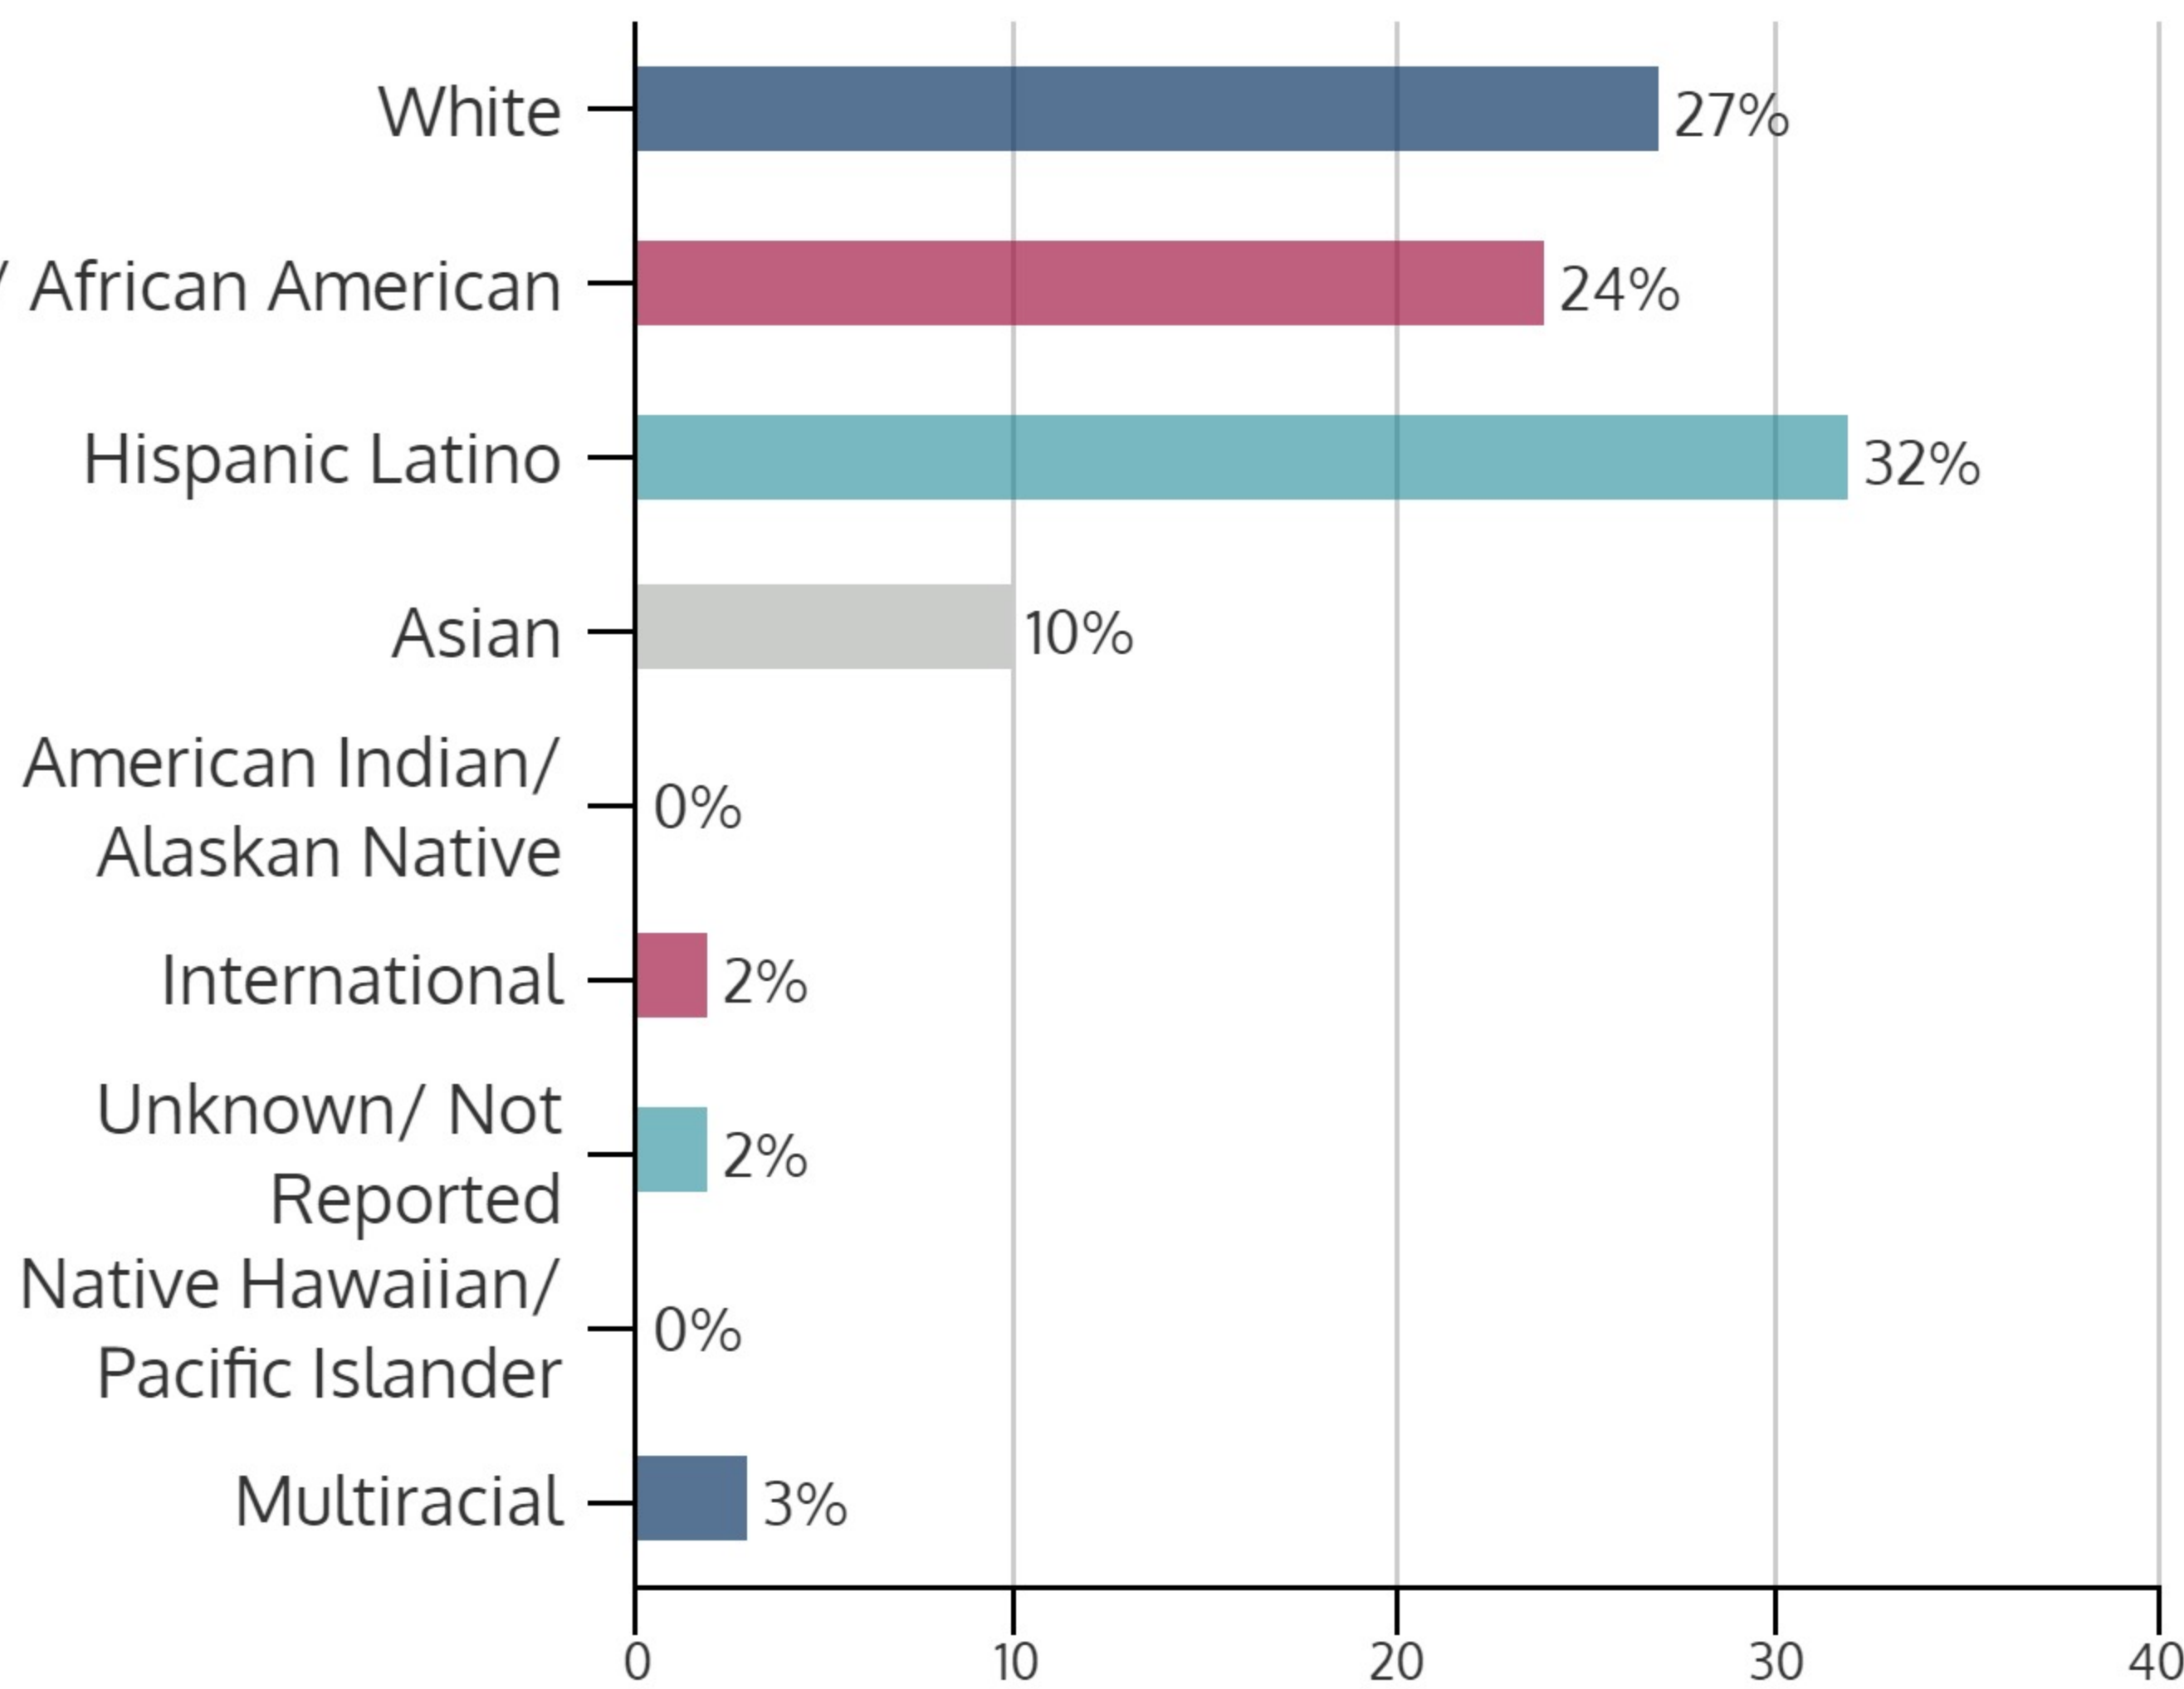

## SPRING 2018 HEADCOUNT: 11,803 STUDENTS

## STUDENT DEMOGRAPHICS

### ETHNICITY