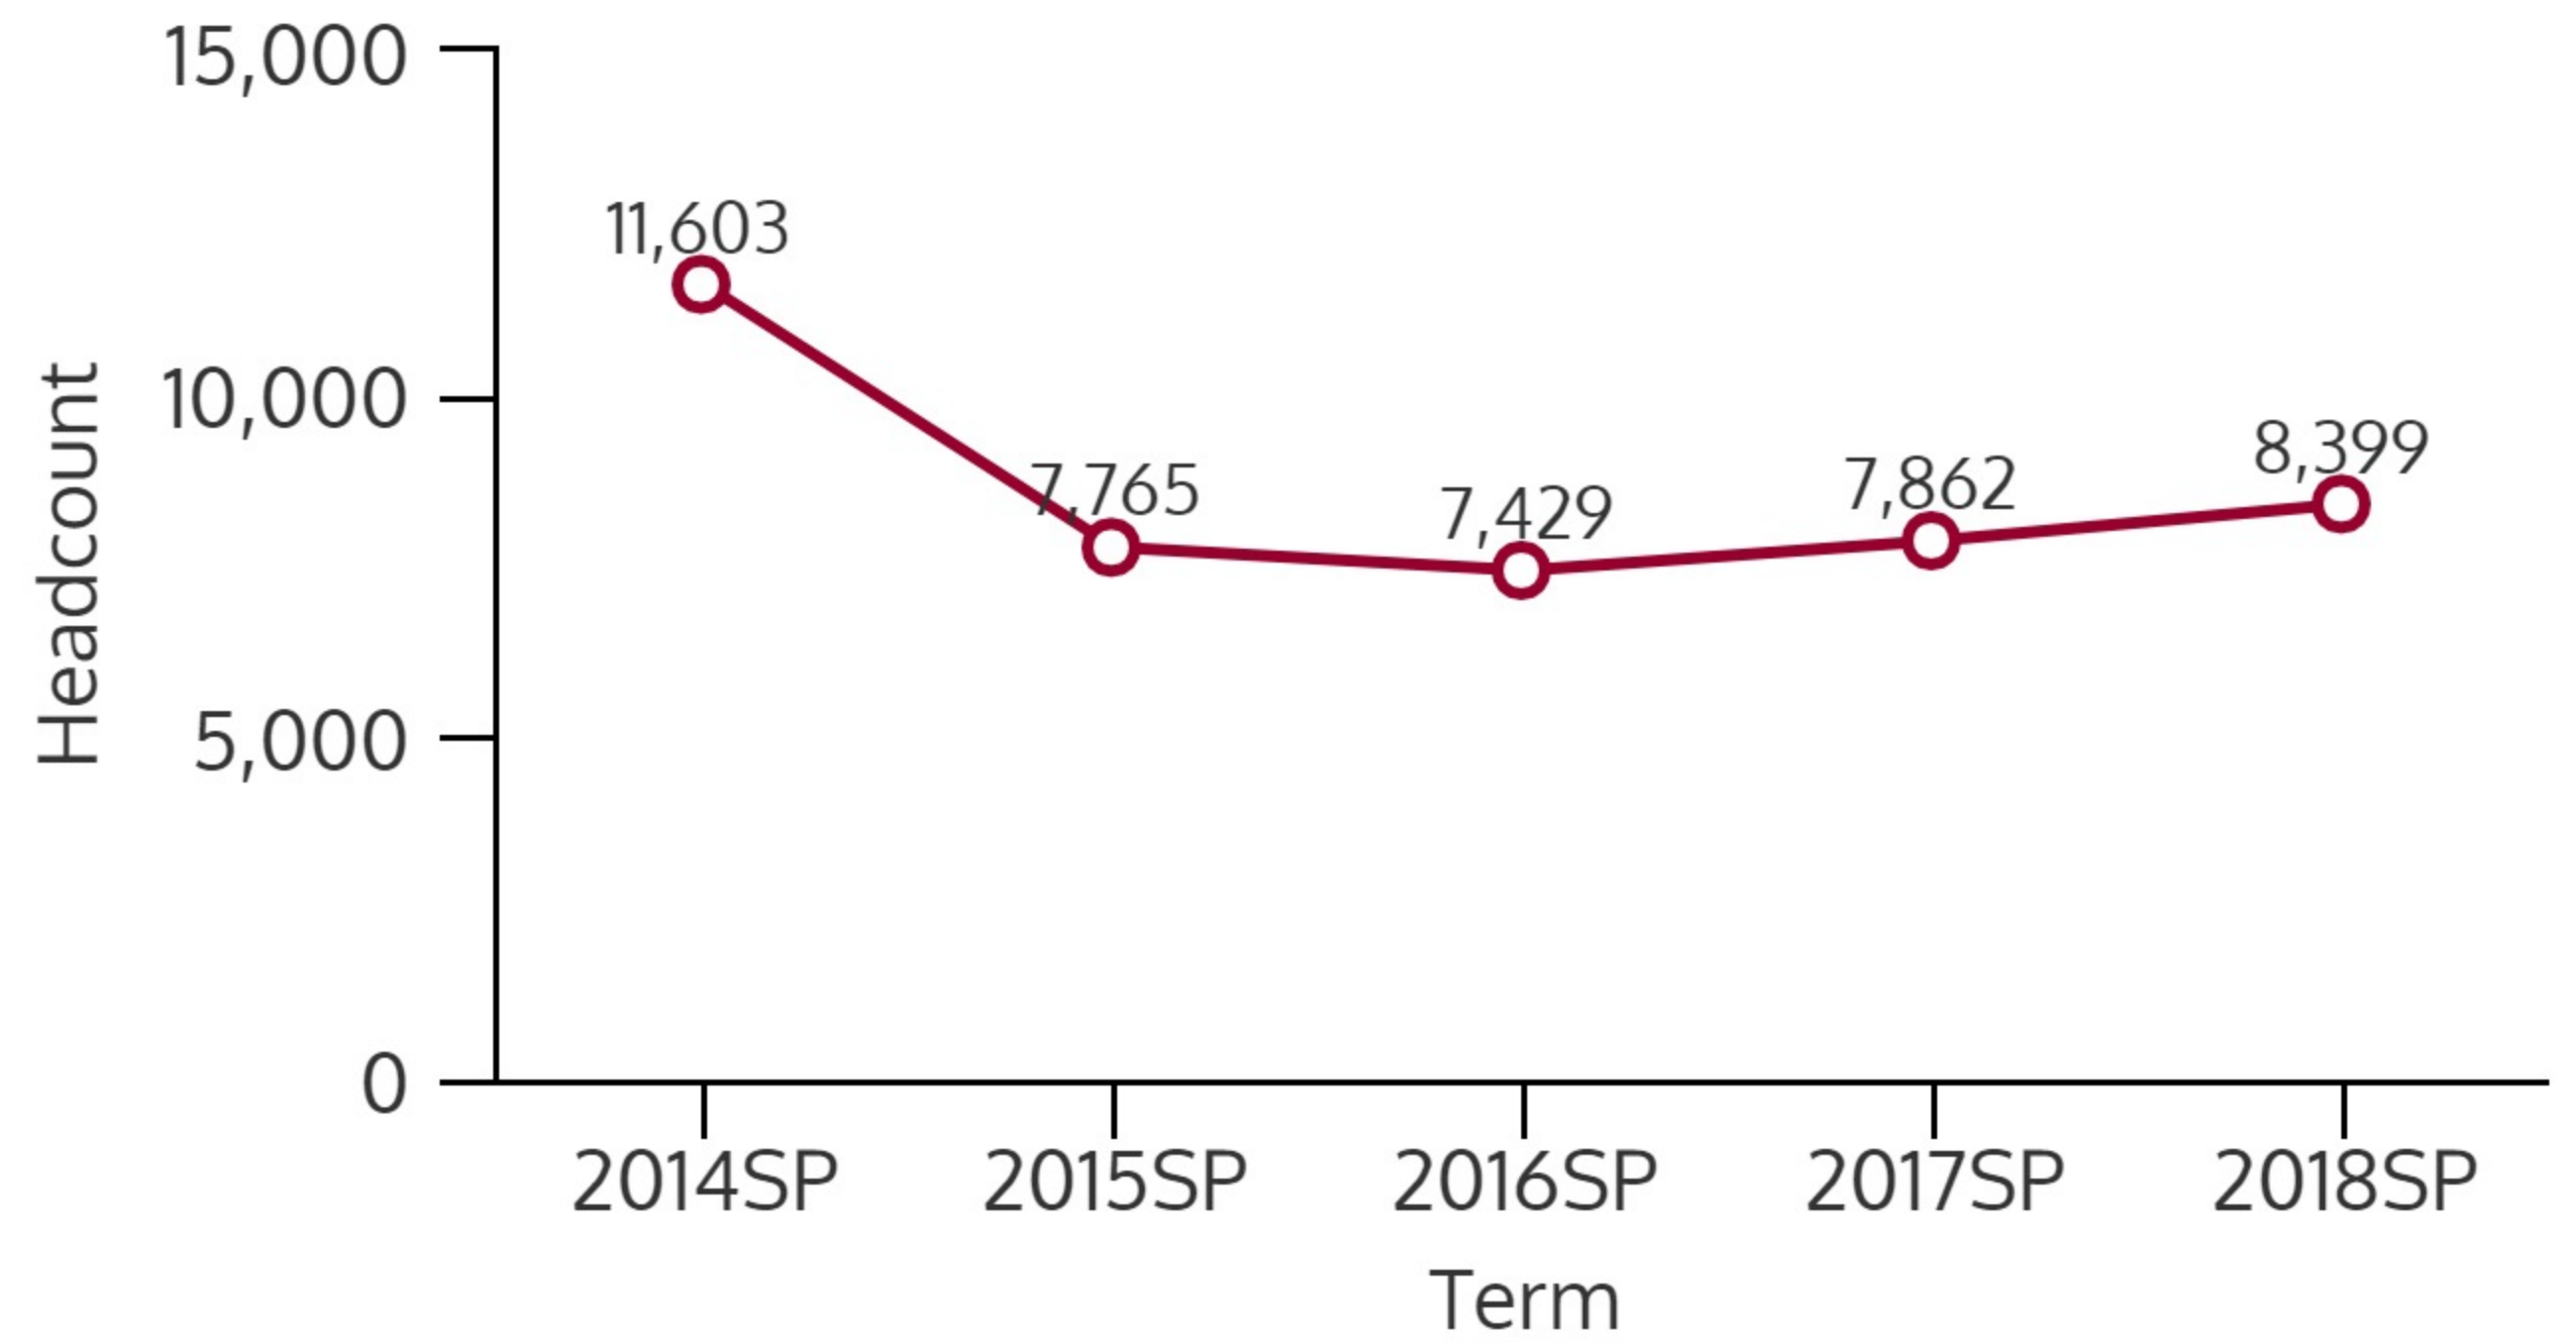

# SOUTH CAMPUS 2018SP

## SPRING 2018 HEADCOUNT: 8,399 STUDENTS

## STUDENT DEMOGRAPHICS