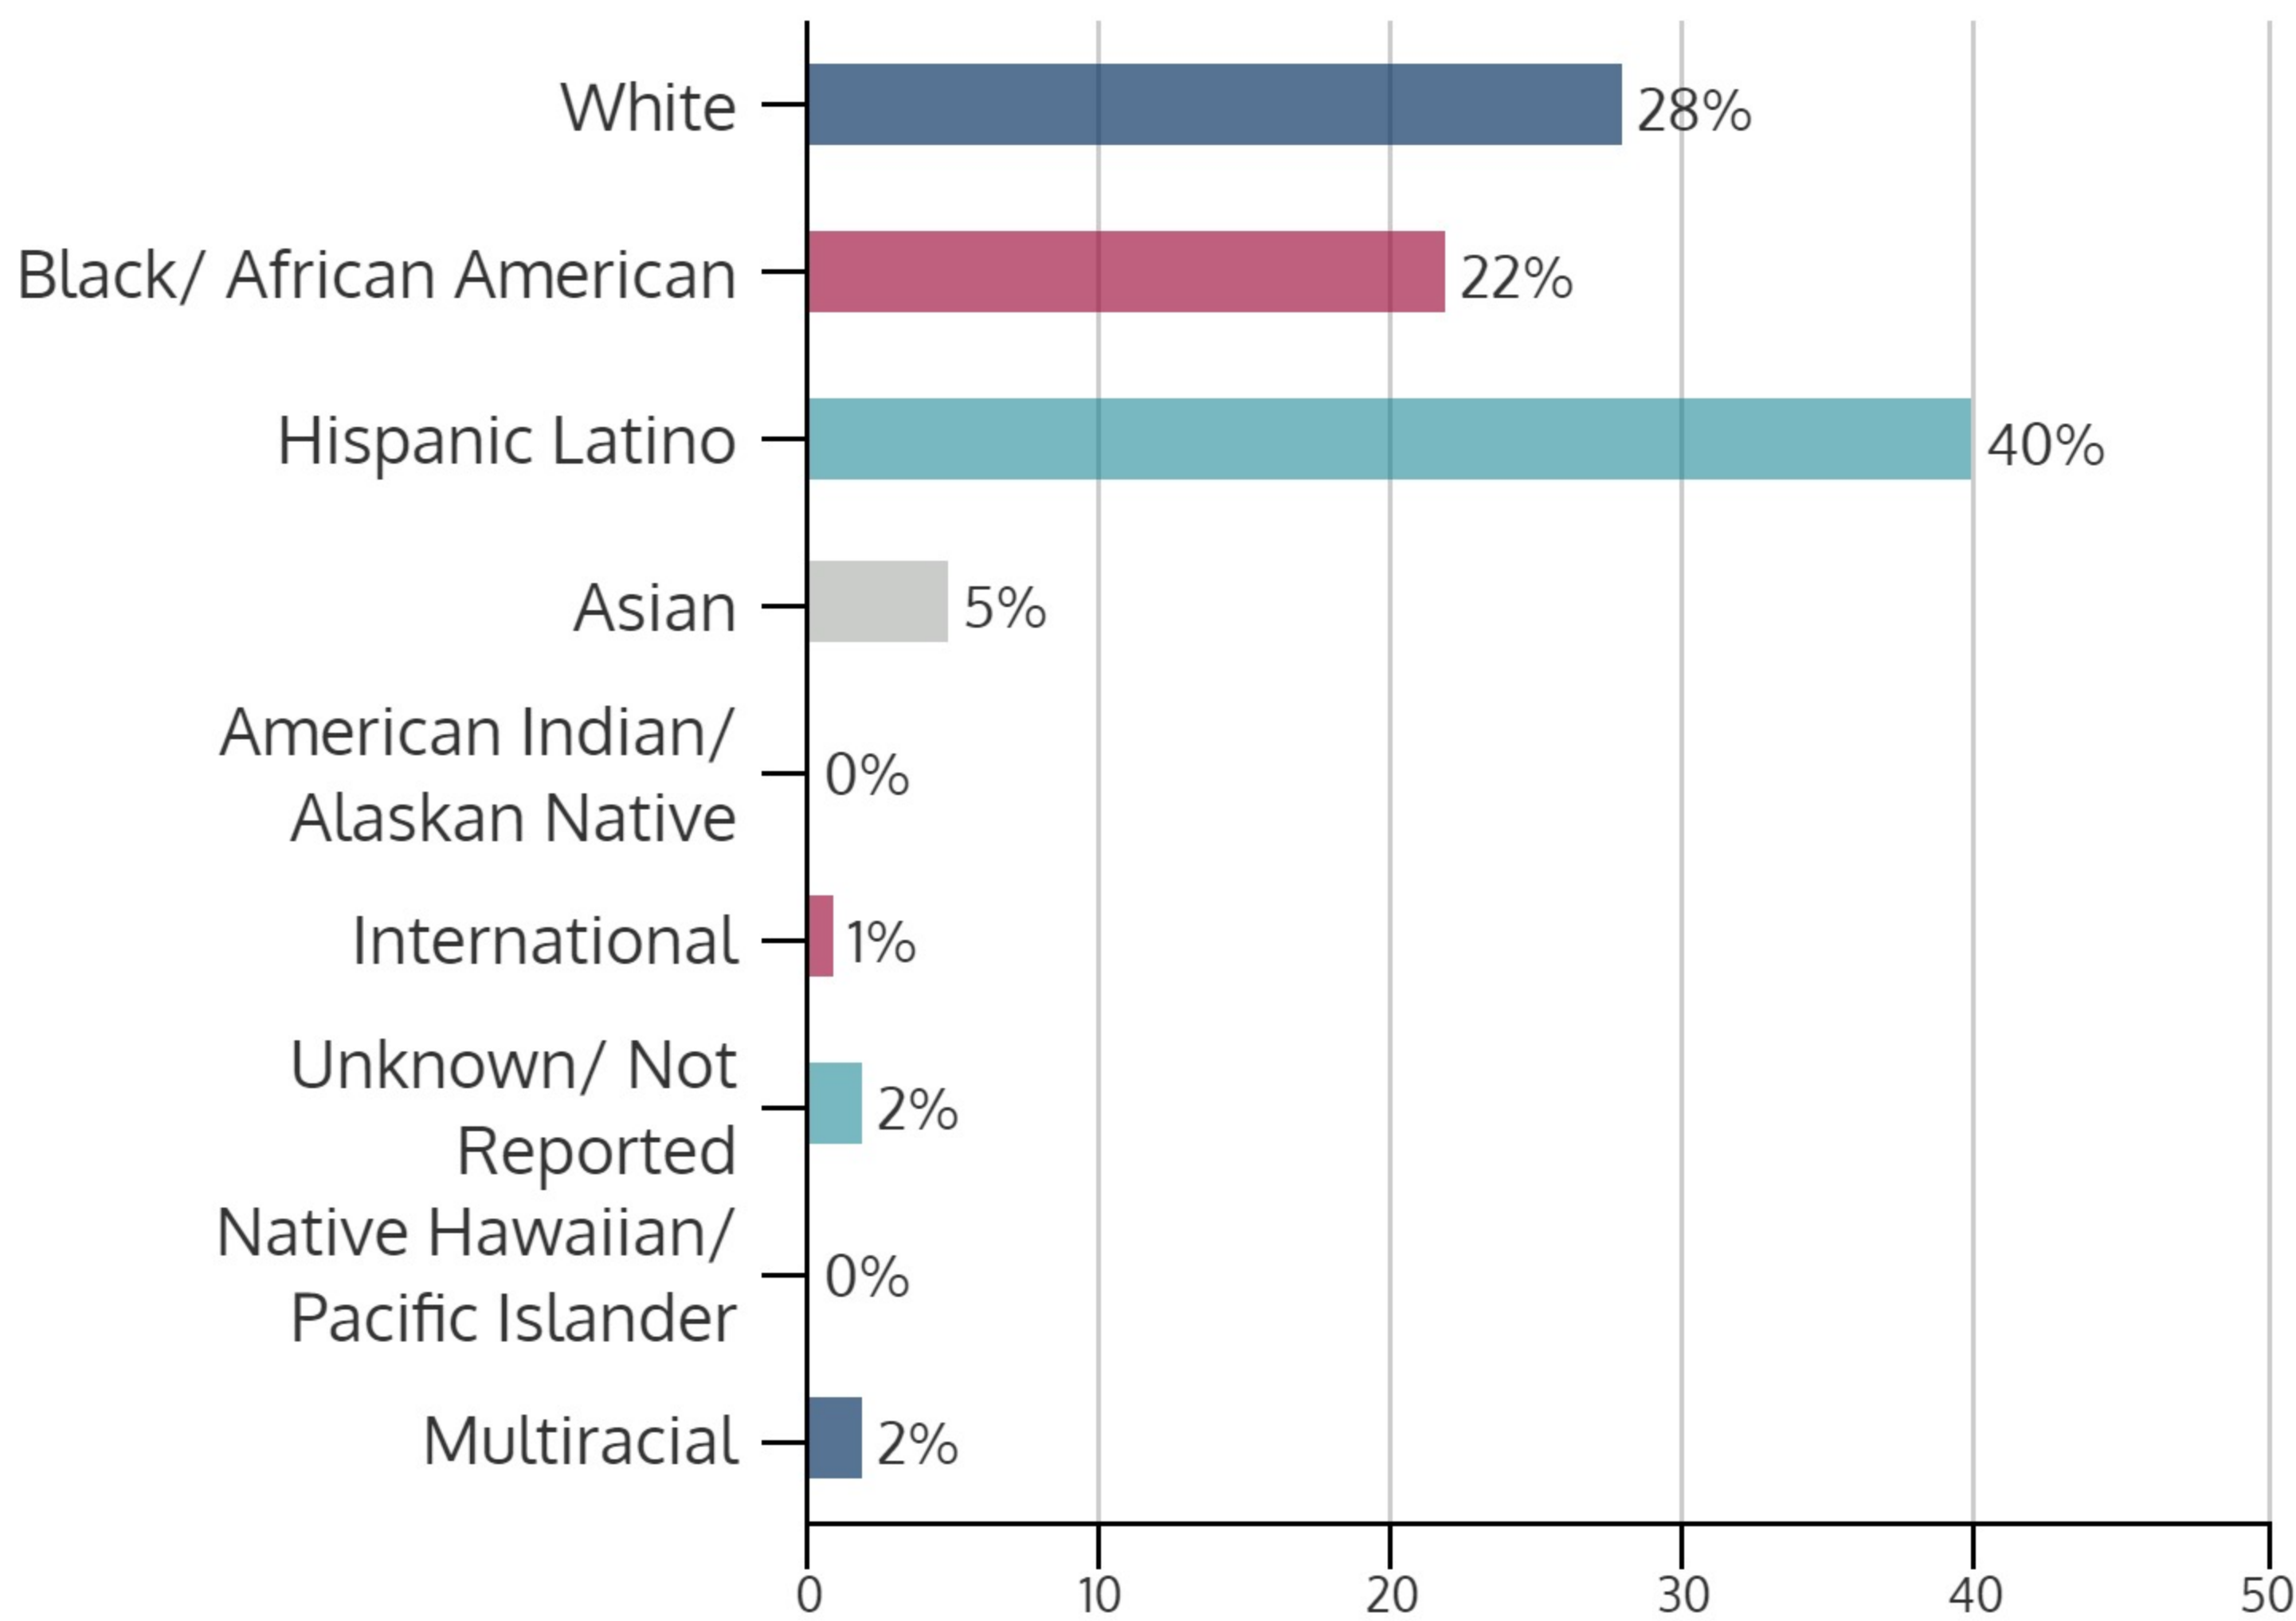

# SOUTH CAMPUS 2018SP

## SPRING 2018 HEADCOUNT: 8,399 STUDENTS

## STUDENT DEMOGRAPHICS

### ETHNICITY