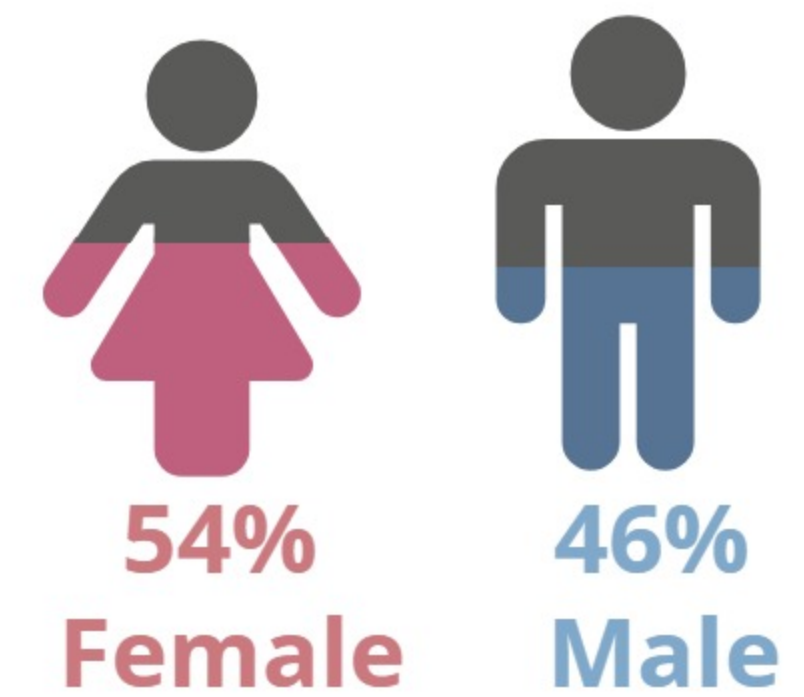

## SPRING 2018 HEADCOUNT: 8,399 STUDENTS

## STUDENT DEMOGRAPHICS

### AGE GROUP