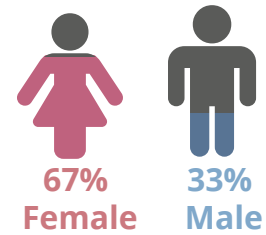

TCC CONNECT CAMPUS 2020FL

FALL 2020 HEADCOUNT: 12,338 STUDENTS

STUDENT DEMOGRAPHICS

ETHNICITY

GENDER

AGE GROUP

COURSE ENROLLMENTS

FALL 2020 COURSE ENROLLMENT: 22,794