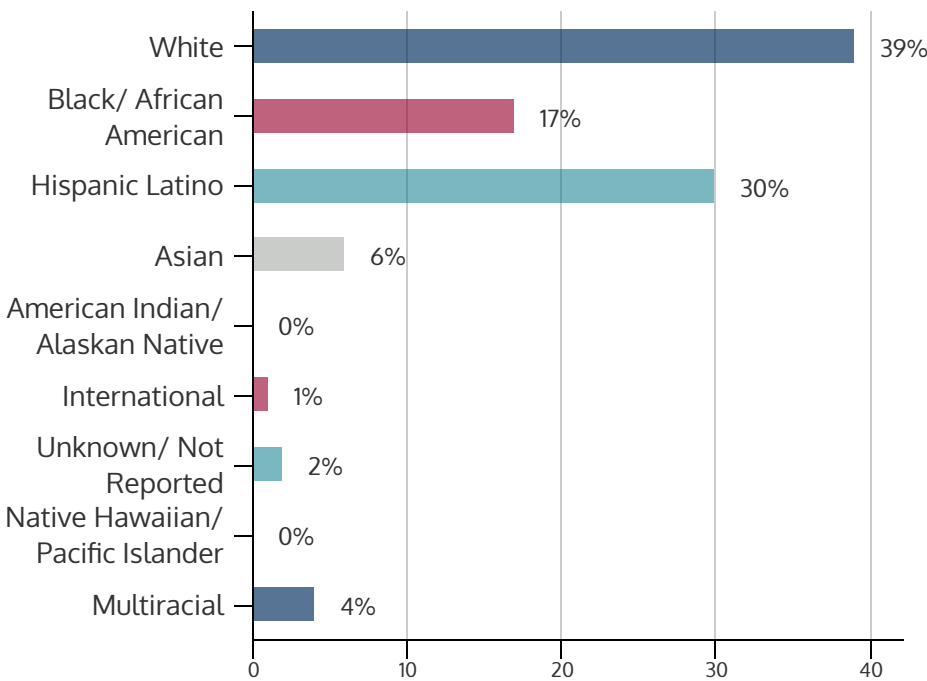

TCC CONNECT CAMPUS 2020FL

FALL 2020 HEADCOUNT: 12,338 STUDENTS

STUDENT DEMOGRAPHICS

ETHNICITY

GENDER

AGE GROUP

COURSE ENROLLMENTS

FALL 2020 COURSE ENROLLMENT: 22,794