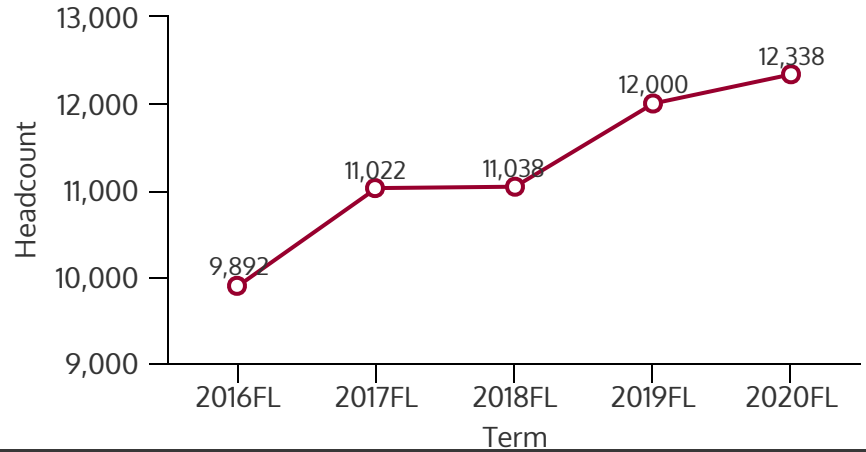

TCC CONNECT CAMPUS 2020FL

FALL 2020 HEADCOUNT: 12,338 STUDENTS

STUDENT DEMOGRAPHICS

ETHNICITY

GENDER

AGE GROUP

COURSE ENROLLMENTS

FALL 2020 COURSE ENROLLMENT: 22,794

Source: ST Student Enrollment Data (Census Day) - Credit Type N excluded