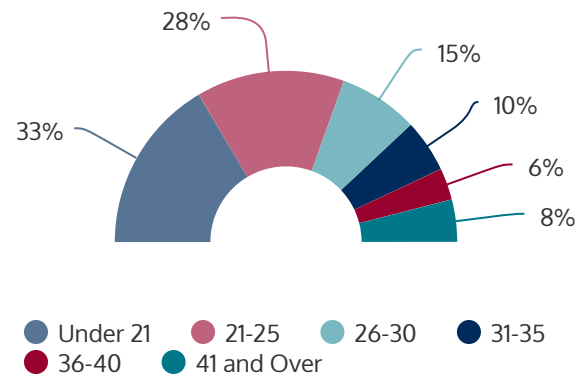

TCC CONNECT CAMPUS 2020FL

FALL 2020 HEADCOUNT: 12,338 STUDENTS

STUDENT DEMOGRAPHICS

ETHNICITY

GENDER

AGE GROUP

COURSE ENROLLMENTS

FALL 2020 COURSE ENROLLMENT: 22,794