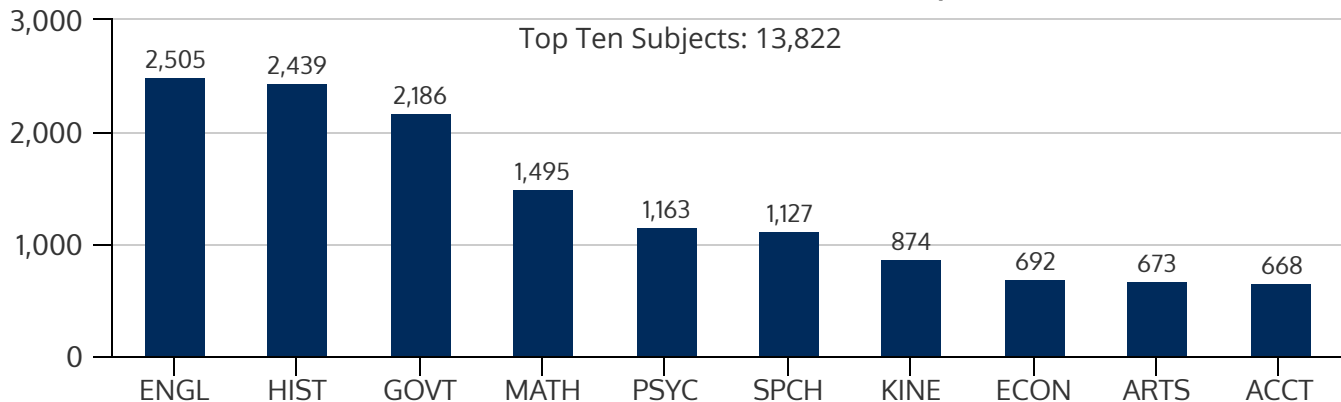

TCC CONNECT CAMPUS 2020FL

FALL 2020 HEADCOUNT: 12,338 STUDENTS

STUDENT DEMOGRAPHICS

ETHNICITY

GENDER

AGE GROUP

COURSE ENROLLMENTS

FALL 2020 COURSE ENROLLMENT: 22,794

Source: ST Student Enrollment Data (Census Day) - Credit Type N excluded