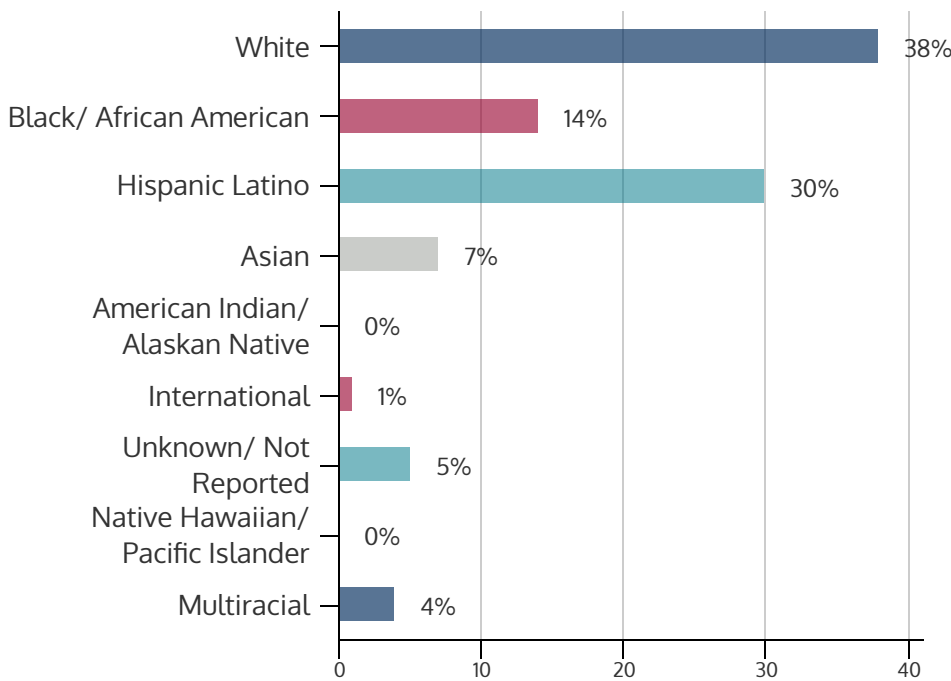

NORTHEAST CAMPUS 2020FL

FALL 2020 HEADCOUNT: 13,710 STUDENTS

STUDENT DEMOGRAPHICS

ETHNICITY

GENDER

AGE GROUP

COURSE ENROLLMENTS

FALL 2020 COURSE ENROLLMENT: 26,584