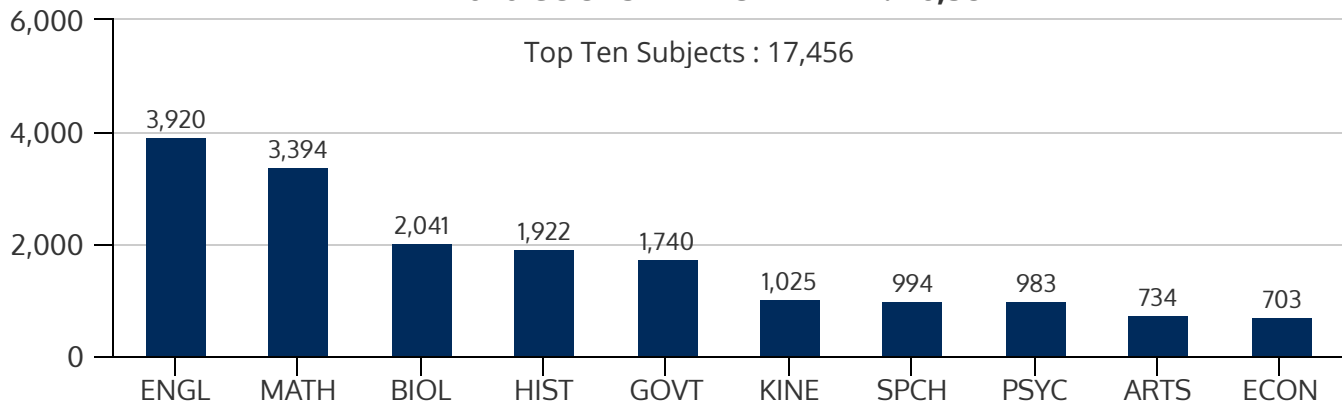

NORTHEAST CAMPUS 2020FL

FALL 2020 HEADCOUNT: 13,710 STUDENTS

STUDENT DEMOGRAPHICS

ETHNICITY

GENDER

AGE GROUP

COURSE ENROLLMENTS

FALL 2020 COURSE ENROLLMENT: 26,584

Source: ST Student Enrollment Data (Census Day) - Credit Type N excluded