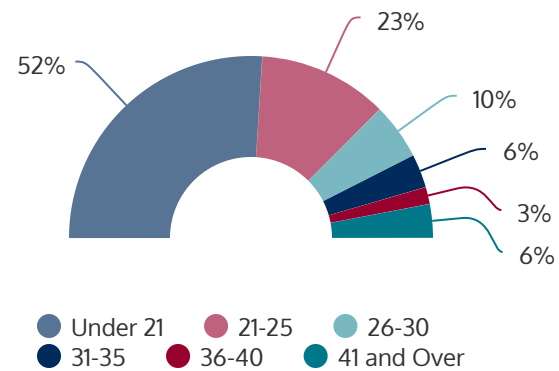

NORTHEAST CAMPUS 2020FL

FALL 2020 HEADCOUNT: 13,710 STUDENTS

STUDENT DEMOGRAPHICS

ETHNICITY

GENDER

AGE GROUP

COURSE ENROLLMENTS

FALL 2020 COURSE ENROLLMENT: 26,584

Source: ST Student Enrollment Data (Census Day) - Credit Type N excluded