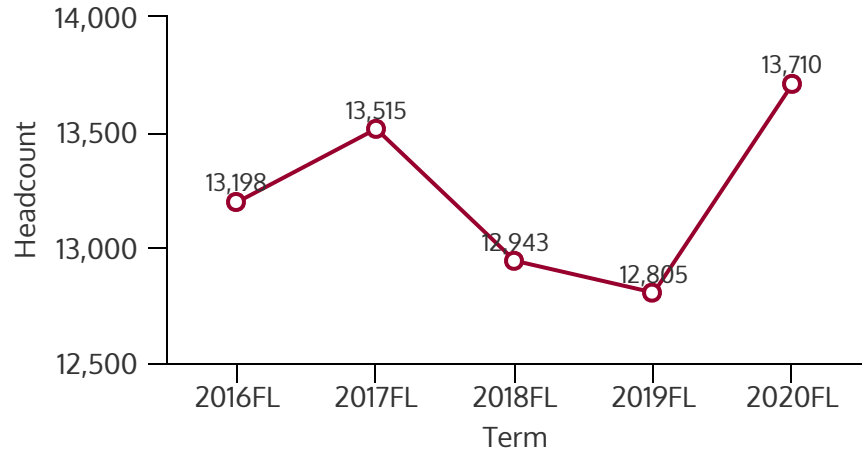

NORTHEAST CAMPUS 2020FL

FALL 2020 HEADCOUNT: 13,710 STUDENTS

STUDENT DEMOGRAPHICS

ETHNICITY

GENDER

AGE GROUP

COURSE ENROLLMENTS

FALL 2020 COURSE ENROLLMENT: 26,584

Source: ST Student Enrollment Data (Census Day) - Credit Type N excluded