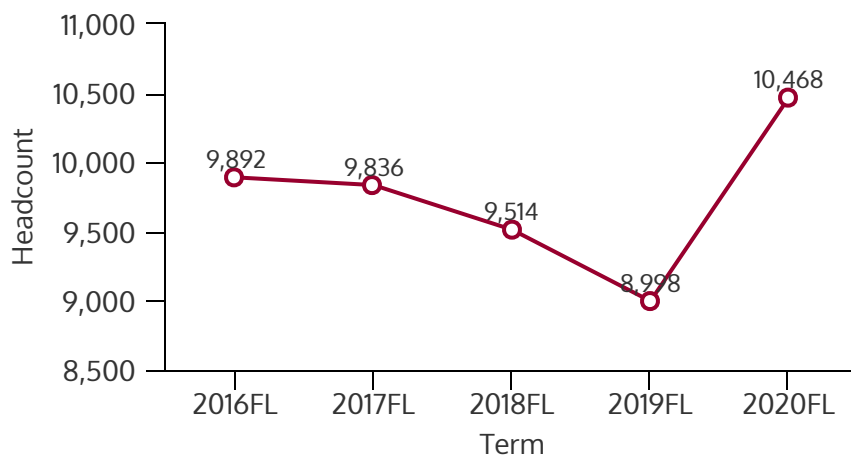

# NORTHWEST CAMPUS 2020FL

## FALL 2020 HEADCOUNT: 10,468 STUDENTS

## STUDENT DEMOGRAPHICS