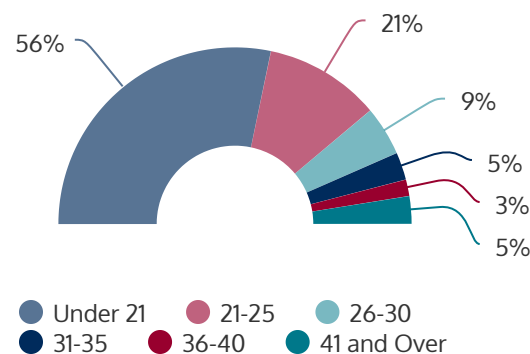

NORTHWEST CAMPUS 2020FL

FALL 2020 HEADCOUNT: 10,468 STUDENTS

STUDENT DEMOGRAPHICS

ETHNICITY

GENDER

AGE GROUP

COURSE ENROLLMENTS

FALL 2020 COURSE ENROLLMENT: 20,016

Source: ST Student Enrollment Data (Census Day) - Credit Type N excluded