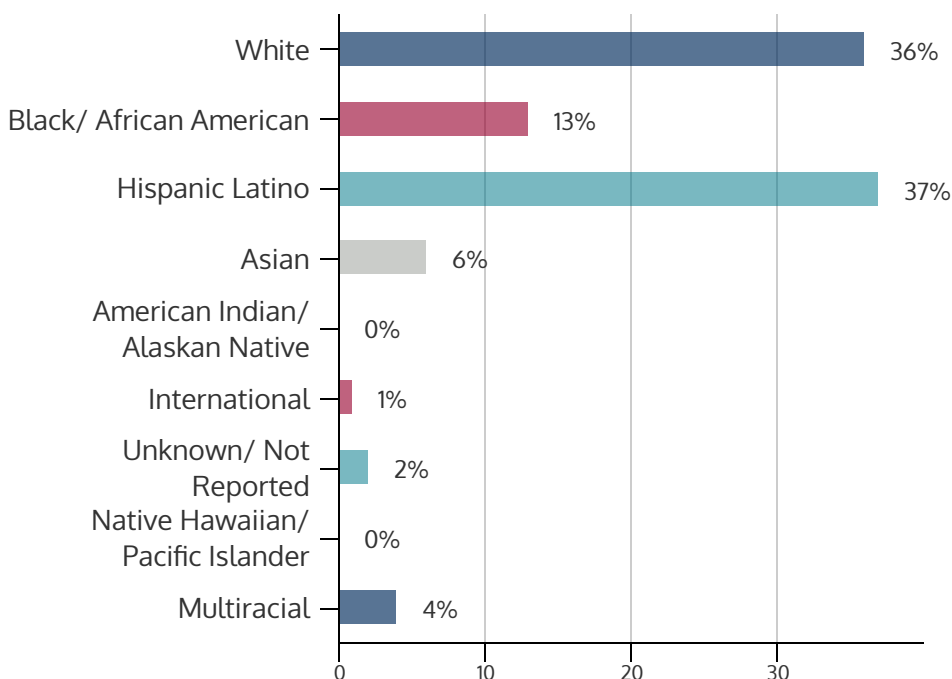

NORTHWEST CAMPUS 2020FL

FALL 2020 HEADCOUNT: 10,468 STUDENTS

STUDENT DEMOGRAPHICS

ETHNICITY

GENDER

AGE GROUP

COURSE ENROLLMENTS

FALL 2020 COURSE ENROLLMENT: 20,016

Source: ST Student Enrollment Data (Census Day) - Credit Type N excluded