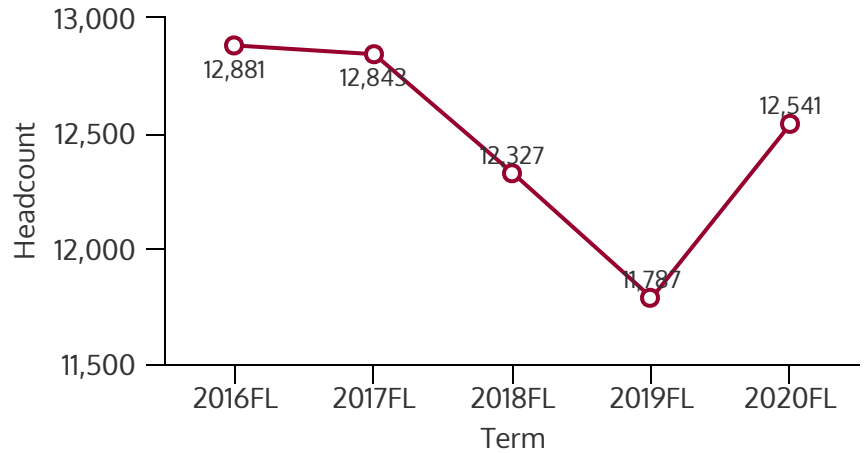

SOUTHEAST CAMPUS 2020FL

FALL 2020 HEADCOUNT: 12,541 STUDENTS

STUDENT DEMOGRAPHICS

ETHNICITY

GENDER

AGE GROUP

COURSE ENROLLMENTS

FALL 2020 COURSE ENROLLMENT: 24,672

Top Ten Subjects: 17,724

Source: ST Student Enrollment Data (Census Day) - Credit Type N excluded