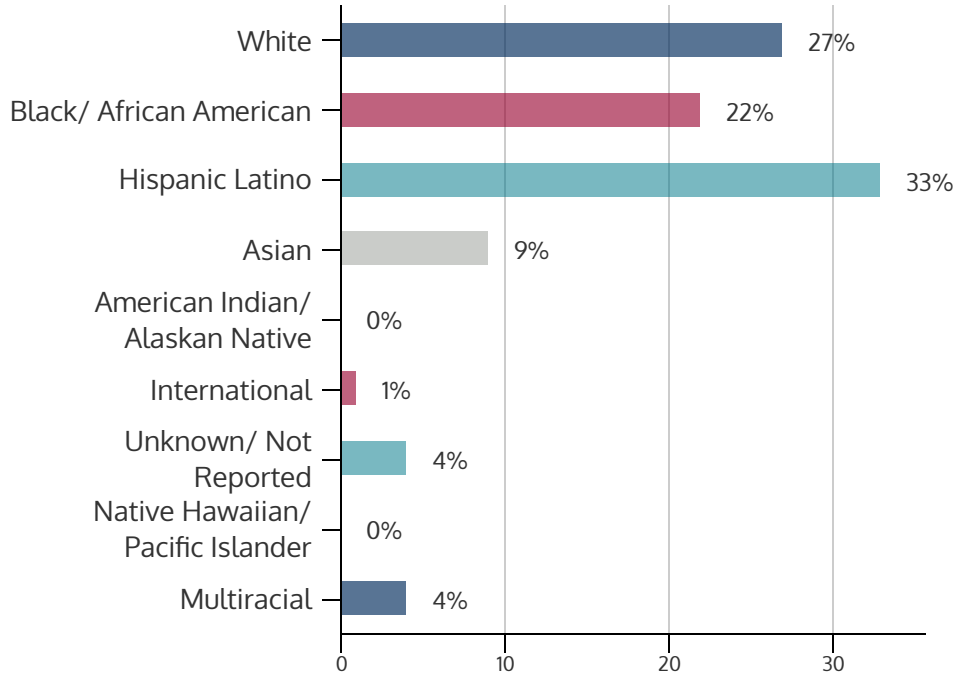

SOUTHEAST CAMPUS 2020FL

FALL 2020 HEADCOUNT: 12,541 STUDENTS

STUDENT DEMOGRAPHICS

ETHNICITY

GENDER

AGE GROUP

COURSE ENROLLMENTS

FALL 2020 COURSE ENROLLMENT: 24,672

Top Ten Subjects: 17,724

Source: ST Student Enrollment Data (Census Day) - Credit Type N excluded