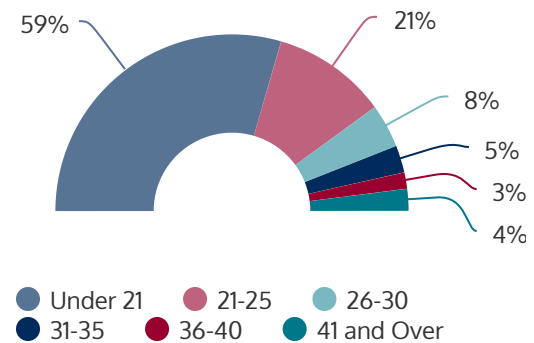

SOUTHEAST CAMPUS 2020FL

FALL 2020 HEADCOUNT: 12,541 STUDENTS

STUDENT DEMOGRAPHICS

ETHNICITY

GENDER

AGE GROUP

COURSE ENROLLMENTS

FALL 2020 COURSE ENROLLMENT: 24,672

Top Ten Subjects: 17,724

Source: ST Student Enrollment Data (Census Day) - Credit Type N excluded