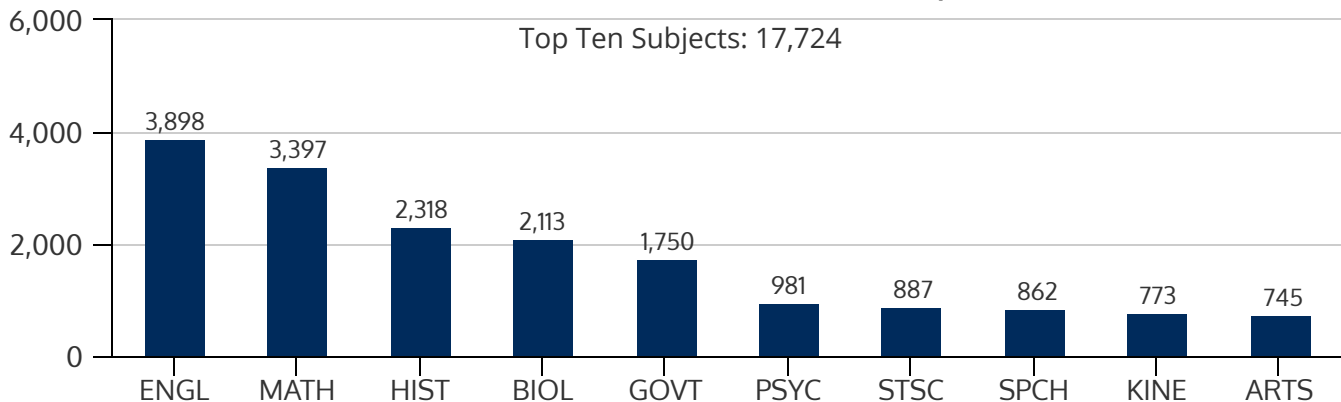

SOUTHEAST CAMPUS 2020FL

FALL 2020 HEADCOUNT: 12,541 STUDENTS

STUDENT DEMOGRAPHICS

ETHNICITY

GENDER

AGE GROUP

COURSE ENROLLMENTS

FALL 2020 COURSE ENROLLMENT: 24,672

Top Ten Subjects: 17,724

Source: ST Student Enrollment Data (Census Day) - Credit Type N excluded