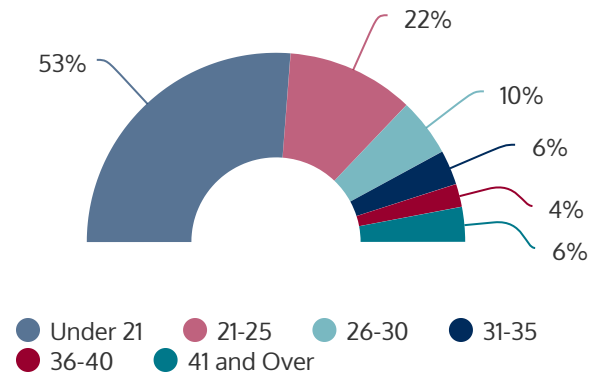

SOUTH CAMPUS 2020FL

FALL 2020 HEADCOUNT: 9,271 STUDENTS

STUDENT DEMOGRAPHICS

ETHNICITY

GENDER

AGE GROUP

COURSE ENROLLMENTS

FALL 2020 COURSE ENROLLMENT: 17,321

Source: ST Student Enrollment Data (Census Day) - Credit Type N excluded