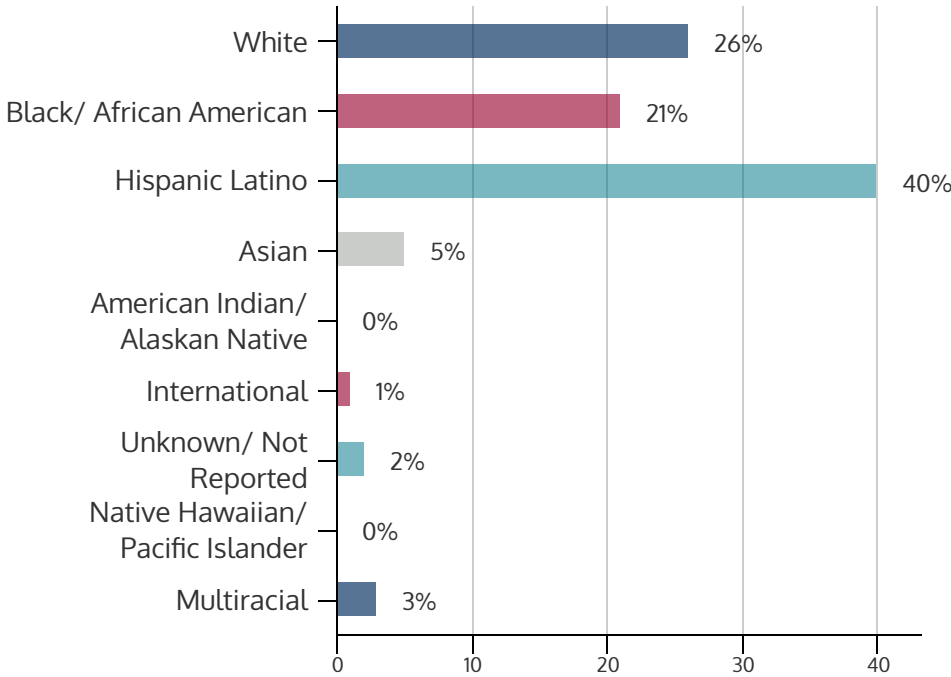

SOUTH CAMPUS 2020FL

FALL 2020 HEADCOUNT: 9,271 STUDENTS

STUDENT DEMOGRAPHICS

ETHNICITY

GENDER

AGE GROUP

COURSE ENROLLMENTS

FALL 2020 COURSE ENROLLMENT: 17,321