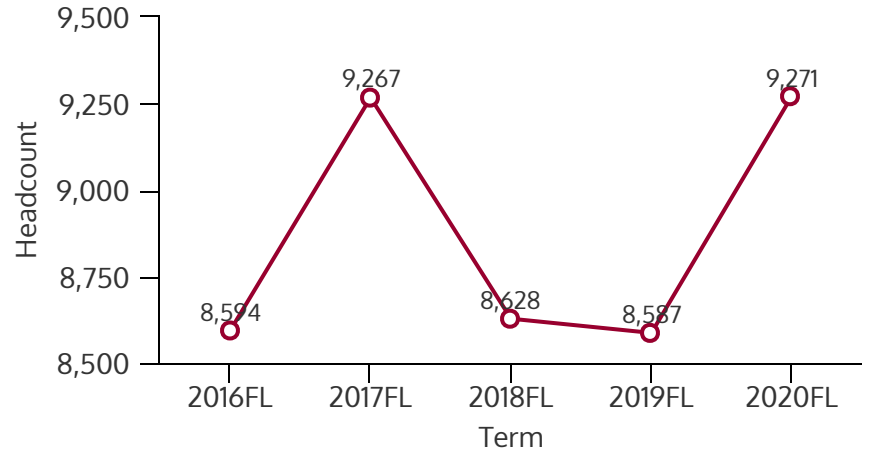

SOUTH CAMPUS 2020FL

FALL 2020 HEADCOUNT: 9,271 STUDENTS

STUDENT DEMOGRAPHICS

ETHNICITY

GENDER

AGE GROUP

COURSE ENROLLMENTS

FALL 2020 COURSE ENROLLMENT: 17,321

Source: ST Student Enrollment Data (Census Day) - Credit Type N excluded