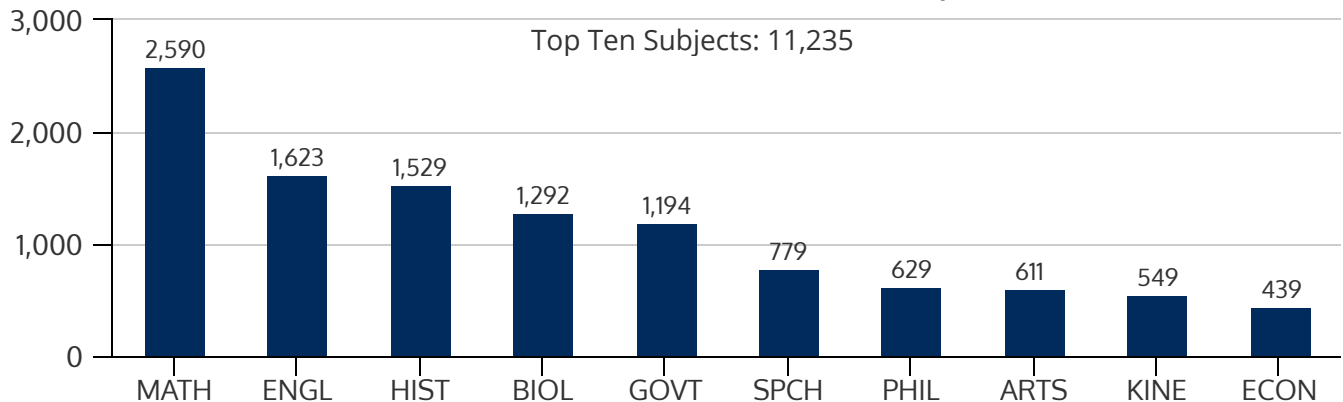

SOUTH CAMPUS 2020FL

FALL 2020 HEADCOUNT: 9,271 STUDENTS

STUDENT DEMOGRAPHICS

ETHNICITY

GENDER

AGE GROUP

COURSE ENROLLMENTS

FALL 2020 COURSE ENROLLMENT: 17,321

Source: ST Student Enrollment Data (Census Day) - Credit Type N excluded