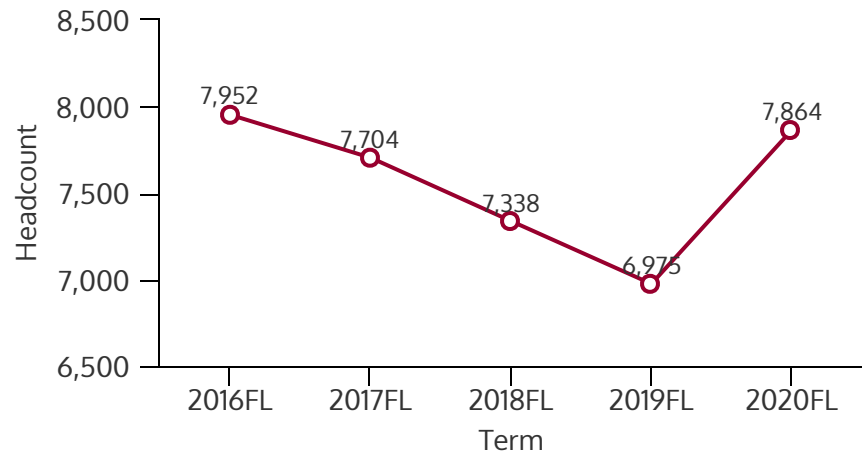

# TRINITY RIVER CAMPUS 2020FL

## FALL 2020 HEADCOUNT: 7,864 STUDENTS

## STUDENT DEMOGRAPHICS