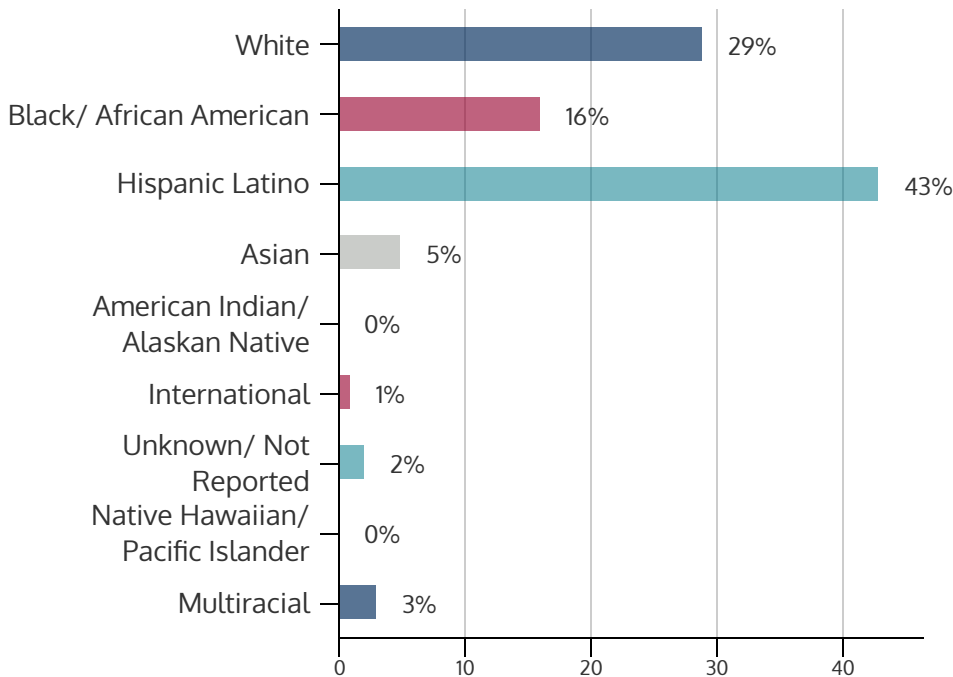

TRINITY RIVER CAMPUS 2020FL

FALL 2020 HEADCOUNT: 7,864 STUDENTS

STUDENT DEMOGRAPHICS

ETHNICITY

GENDER

AGE GROUP

COURSE ENROLLMENTS

FALL 2020 COURSE ENROLLMENT: 14,944

Source: ST Student Enrollment Data (Census Day) - Credit Type N excluded