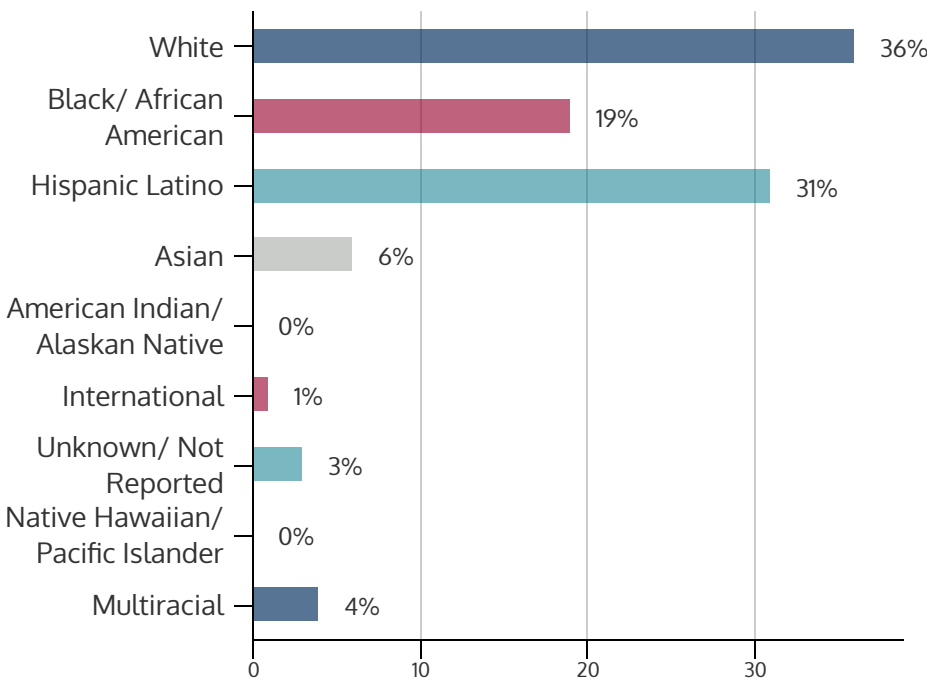

TCC CONNECT CAMPUS 2021FL

FALL 2021 HEADCOUNT: 12,776 STUDENTS

STUDENT DEMOGRAPHICS

ETHNICITY

GENDER

AGE GROUP

COURSE ENROLLMENTS

FALL 2021 COURSE ENROLLMENT: 25,440