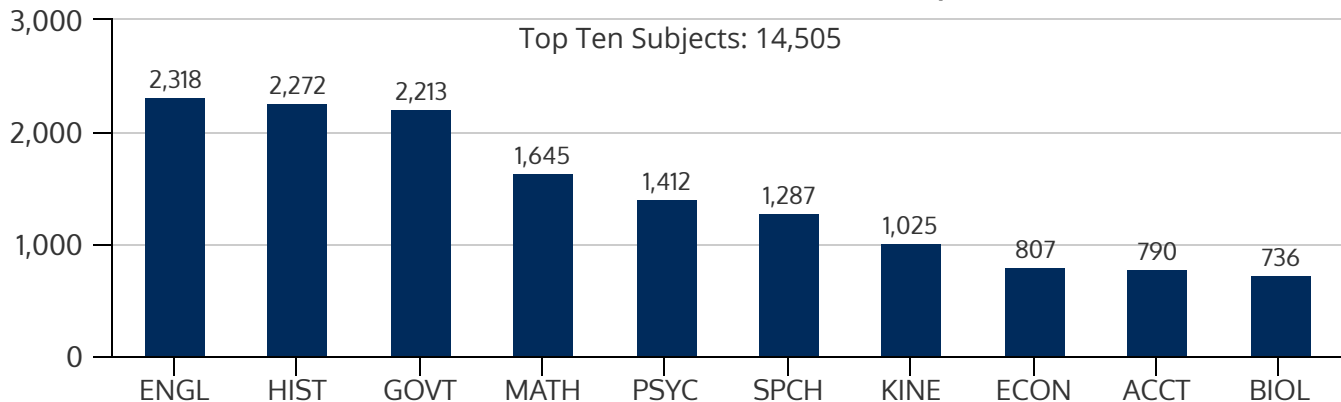

TCC CONNECT CAMPUS 2021FL

FALL 2021 HEADCOUNT: 12,776 STUDENTS

STUDENT DEMOGRAPHICS

ETHNICITY

GENDER

AGE GROUP

COURSE ENROLLMENTS

FALL 2021 COURSE ENROLLMENT: 25,440

Source: ST Student Enrollment Data (Census Day) - Credit Type N excluded