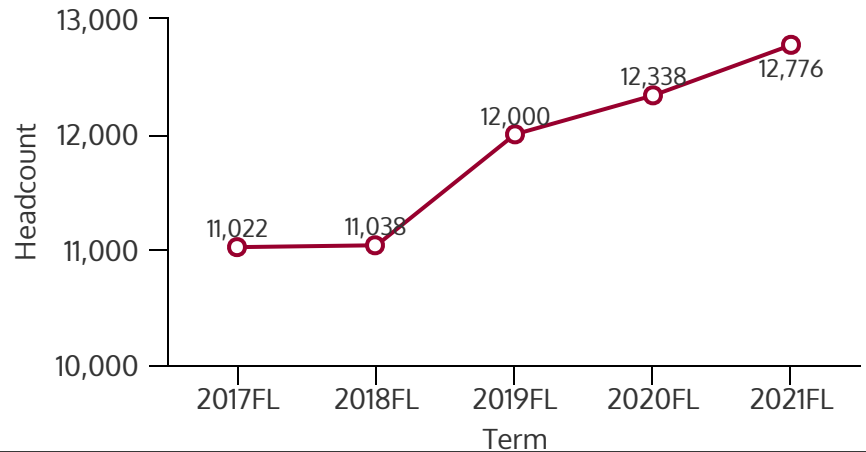

TCC CONNECT CAMPUS 2021FL

FALL 2021 HEADCOUNT: 12,776 STUDENTS

STUDENT DEMOGRAPHICS

ETHNICITY

GENDER

AGE GROUP

COURSE ENROLLMENTS

FALL 2021 COURSE ENROLLMENT: 25,440

Source: ST Student Enrollment Data (Census Day) - Credit Type N excluded