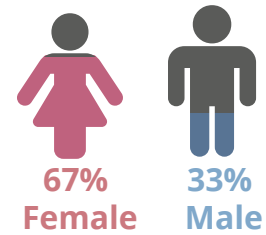

TCC CONNECT CAMPUS 2021FL

FALL 2021 HEADCOUNT: 12,776 STUDENTS

STUDENT DEMOGRAPHICS

ETHNICITY

GENDER

AGE GROUP

COURSE ENROLLMENTS

FALL 2021 COURSE ENROLLMENT: 25,440