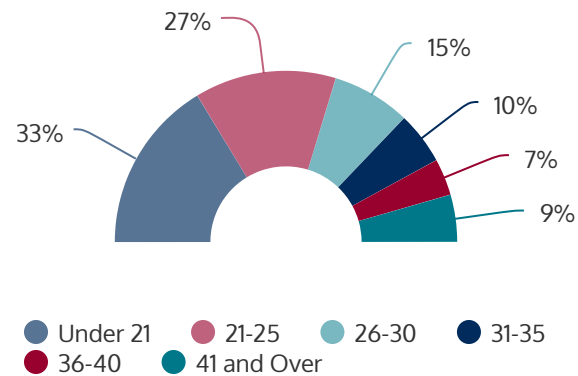

TCC CONNECT CAMPUS 2021FL

FALL 2021 HEADCOUNT: 12,776 STUDENTS

STUDENT DEMOGRAPHICS

ETHNICITY

GENDER

AGE GROUP

COURSE ENROLLMENTS

FALL 2021 COURSE ENROLLMENT: 25,440