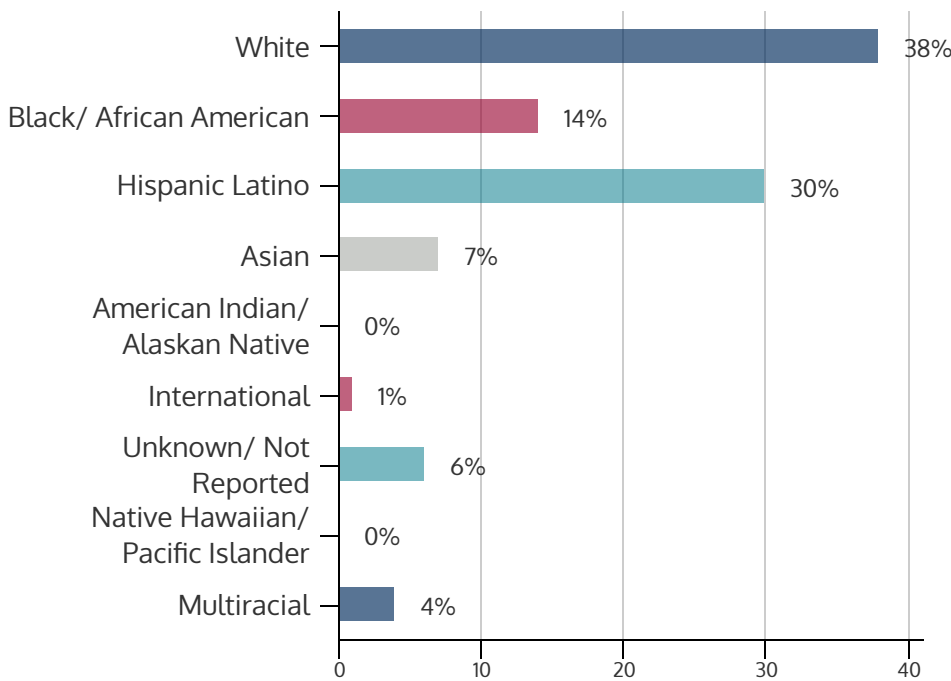

NORTHEAST CAMPUS 2021FL

FALL 2021 HEADCOUNT: 9,543 STUDENTS

STUDENT DEMOGRAPHICS

ETHNICITY

GENDER

AGE GROUP

COURSE ENROLLMENTS

FALL 2021 COURSE ENROLLMENT: 21,043