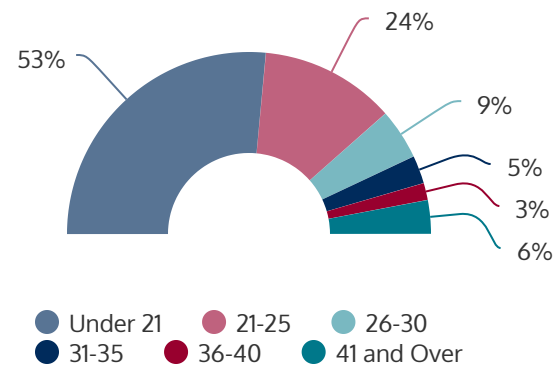

NORTHEAST CAMPUS 2021FL

FALL 2021 HEADCOUNT: 9,543 STUDENTS

STUDENT DEMOGRAPHICS

ETHNICITY

GENDER

AGE GROUP

COURSE ENROLLMENTS

FALL 2021 COURSE ENROLLMENT: 21,043

Source: ST Student Enrollment Data (Census Day) - Credit Type N excluded