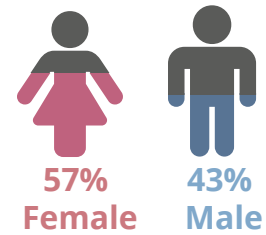

NORTHEAST CAMPUS 2021FL

FALL 2021 HEADCOUNT: 9,543 STUDENTS

STUDENT DEMOGRAPHICS

ETHNICITY

GENDER

AGE GROUP

COURSE ENROLLMENTS

FALL 2021 COURSE ENROLLMENT: 21,043