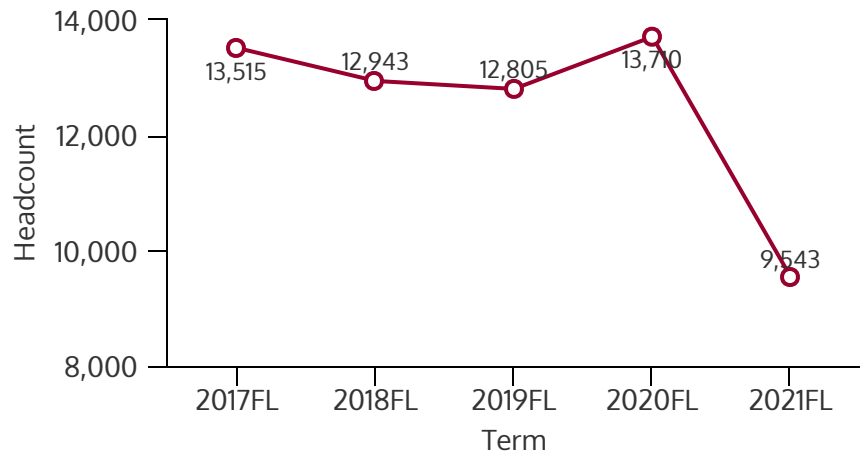

NORTHEAST CAMPUS 2021FL

FALL 2021 HEADCOUNT: 9,543 STUDENTS

STUDENT DEMOGRAPHICS

ETHNICITY

GENDER

AGE GROUP

COURSE ENROLLMENTS

FALL 2021 COURSE ENROLLMENT: 21,043

Source: ST Student Enrollment Data (Census Day) - Credit Type N excluded