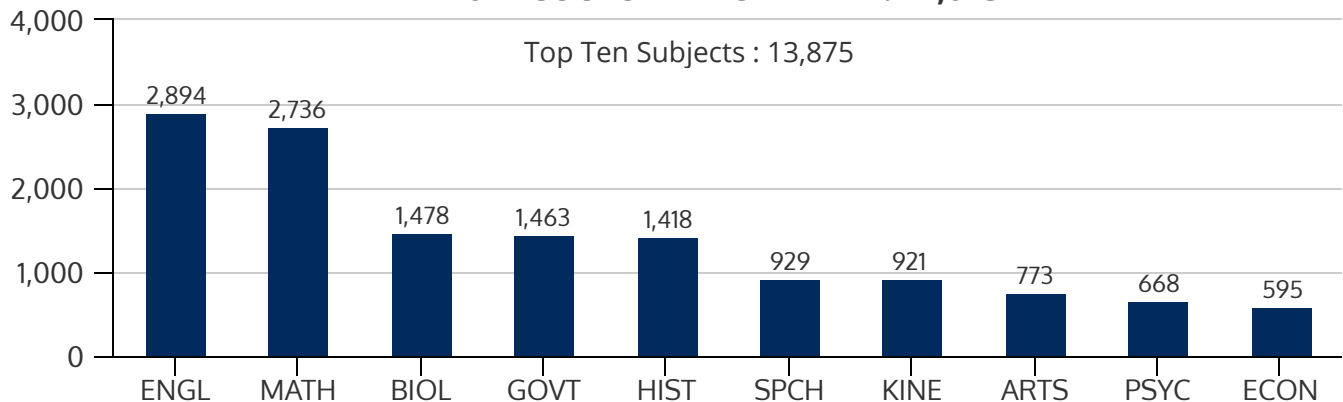

NORTHEAST CAMPUS 2021FL

FALL 2021 HEADCOUNT: 9,543 STUDENTS

STUDENT DEMOGRAPHICS

ETHNICITY

GENDER

AGE GROUP

COURSE ENROLLMENTS

FALL 2021 COURSE ENROLLMENT: 21,043

Source: ST Student Enrollment Data (Census Day) - Credit Type N excluded