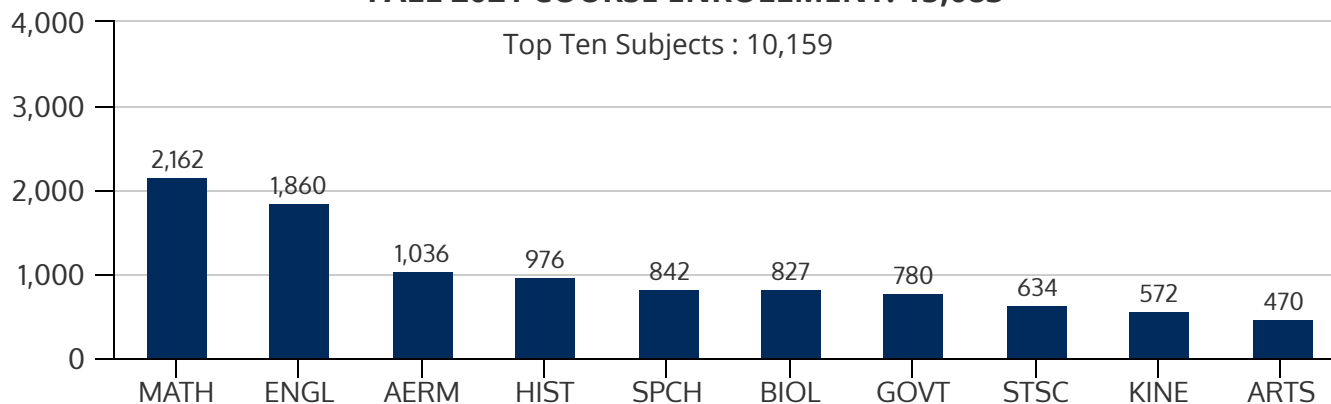

NORTHWEST CAMPUS 2021FL

FALL 2021 HEADCOUNT: 6,889 STUDENTS

STUDENT DEMOGRAPHICS

ETHNICITY

GENDER

AGE GROUP

COURSE ENROLLMENTS

FALL 2021 COURSE ENROLLMENT: 15,083

Source: ST Student Enrollment Data (Census Day) - Credit Type N excluded