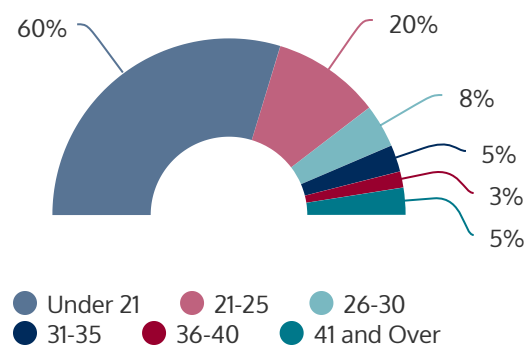

NORTHWEST CAMPUS 2021FL

FALL 2021 HEADCOUNT: 6,889 STUDENTS

STUDENT DEMOGRAPHICS

ETHNICITY

GENDER

AGE GROUP

COURSE ENROLLMENTS

FALL 2021 COURSE ENROLLMENT: 15,083

Source: ST Student Enrollment Data (Census Day) - Credit Type N excluded