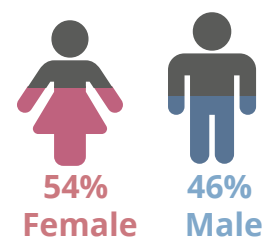

NORTHWEST CAMPUS 2021FL

FALL 2021 HEADCOUNT: 6,889 STUDENTS

STUDENT DEMOGRAPHICS

ETHNICITY

GENDER

AGE GROUP

COURSE ENROLLMENTS

FALL 2021 COURSE ENROLLMENT: 15,083