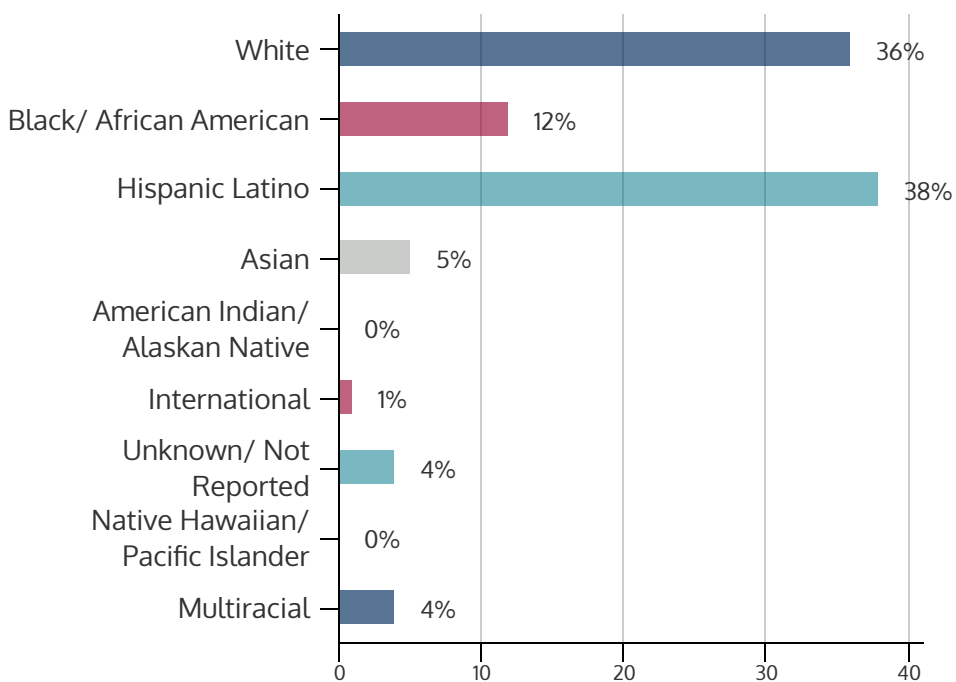

NORTHWEST CAMPUS 2021FL

FALL 2021 HEADCOUNT: 6,889 STUDENTS

STUDENT DEMOGRAPHICS

ETHNICITY

GENDER

AGE GROUP

COURSE ENROLLMENTS

FALL 2021 COURSE ENROLLMENT: 15,083