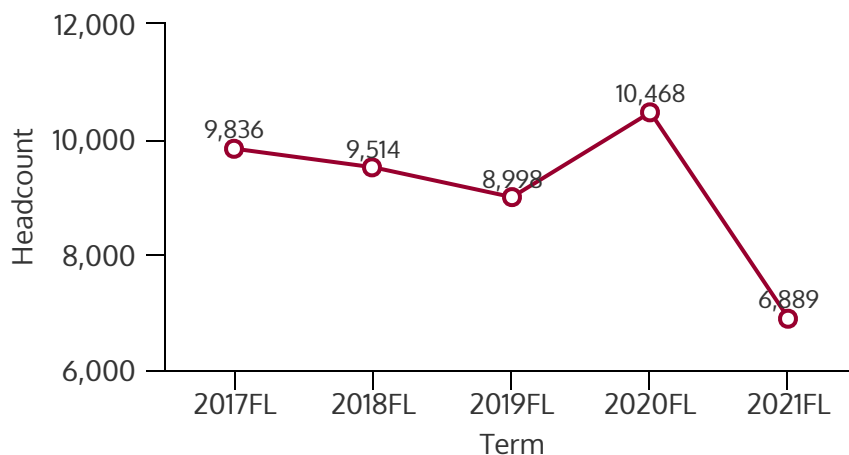

NORTHWEST CAMPUS 2021FL

FALL 2021 HEADCOUNT: 6,889 STUDENTS

STUDENT DEMOGRAPHICS

ETHNICITY

GENDER

AGE GROUP

COURSE ENROLLMENTS

FALL 2021 COURSE ENROLLMENT: 15,083

Source: ST Student Enrollment Data (Census Day) - Credit Type N excluded