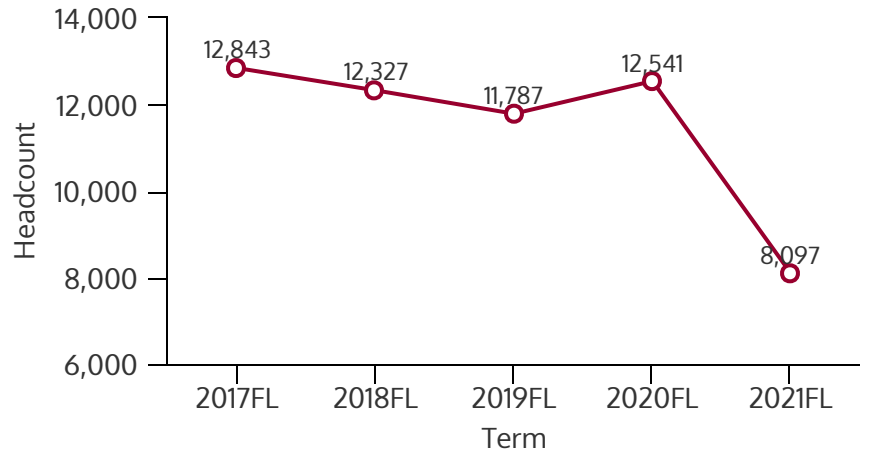

SOUTHEAST CAMPUS 2021FL

FALL 2021 HEADCOUNT: 8,097 STUDENTS

STUDENT DEMOGRAPHICS

ETHNICITY

GENDER

AGE GROUP

COURSE ENROLLMENTS

FALL 2021 COURSE ENROLLMENT: 18,295

Top Ten Subjects: 13,328

Source: ST Student Enrollment Data (Census Day) - Credit Type N excluded