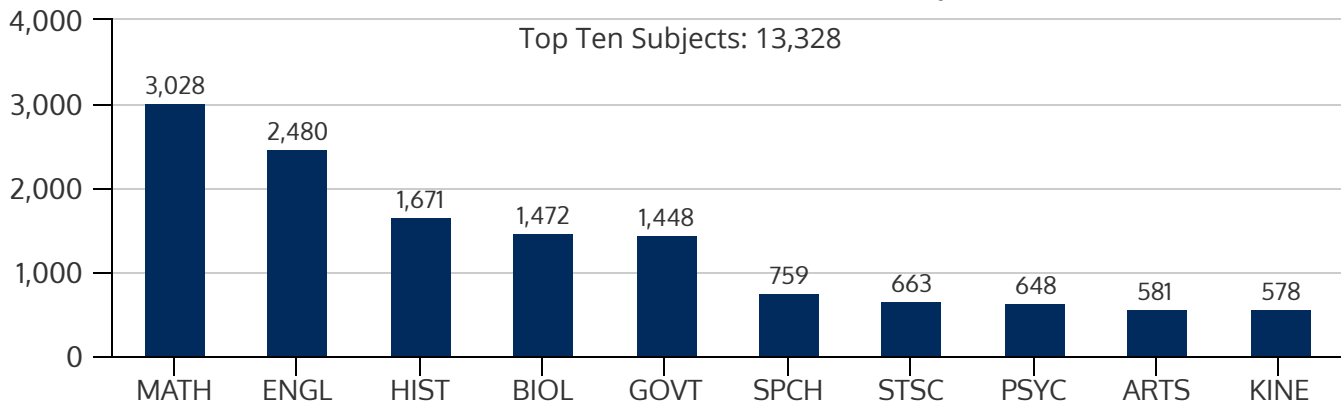

SOUTHEAST CAMPUS 2021FL

FALL 2021 HEADCOUNT: 8,097 STUDENTS

STUDENT DEMOGRAPHICS

ETHNICITY

GENDER

AGE GROUP

COURSE ENROLLMENTS

FALL 2021 COURSE ENROLLMENT: 18,295

Top Ten Subjects: 13,328

Source: ST Student Enrollment Data (Census Day) - Credit Type N excluded