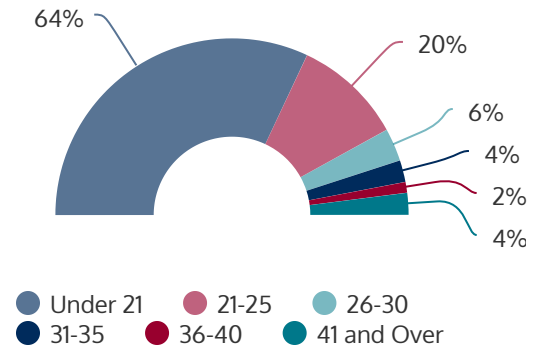

SOUTHEAST CAMPUS 2021FL

FALL 2021 HEADCOUNT: 8,097 STUDENTS

STUDENT DEMOGRAPHICS

ETHNICITY

GENDER

AGE GROUP

COURSE ENROLLMENTS

FALL 2021 COURSE ENROLLMENT: 18,295

Top Ten Subjects: 13,328

Source: ST Student Enrollment Data (Census Day) - Credit Type N excluded