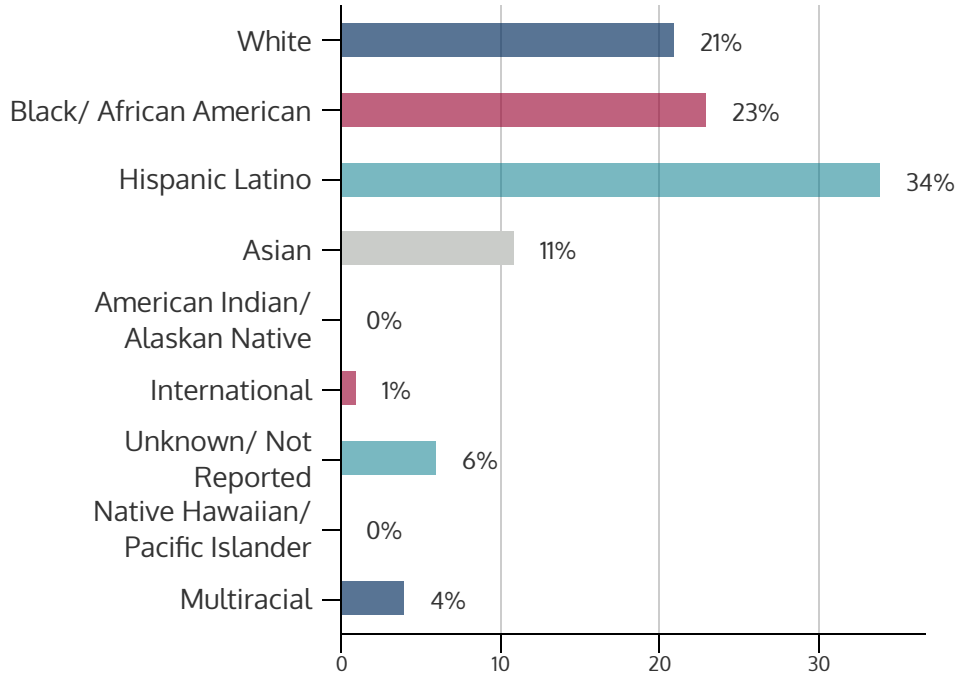

SOUTHEAST CAMPUS 2021FL

FALL 2021 HEADCOUNT: 8,097 STUDENTS

STUDENT DEMOGRAPHICS

ETHNICITY

GENDER

AGE GROUP

COURSE ENROLLMENTS

FALL 2021 COURSE ENROLLMENT: 18,295

Top Ten Subjects: 13,328

Source: ST Student Enrollment Data (Census Day) - Credit Type N excluded