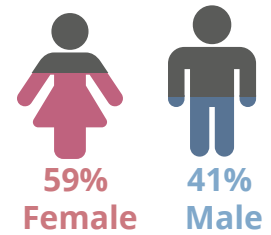

SOUTHEAST CAMPUS 2021FL

FALL 2021 HEADCOUNT: 8,097 STUDENTS

STUDENT DEMOGRAPHICS

ETHNICITY

GENDER

AGE GROUP

COURSE ENROLLMENTS

FALL 2021 COURSE ENROLLMENT: 18,295