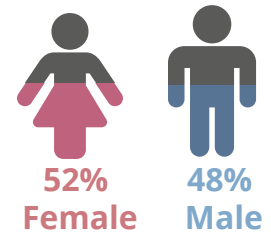

SOUTH CAMPUS 2021FL

FALL 2021 HEADCOUNT: 6,615 STUDENTS

STUDENT DEMOGRAPHICS

ETHNICITY

GENDER

AGE GROUP

COURSE ENROLLMENTS

FALL 2021 COURSE ENROLLMENT: 13,631