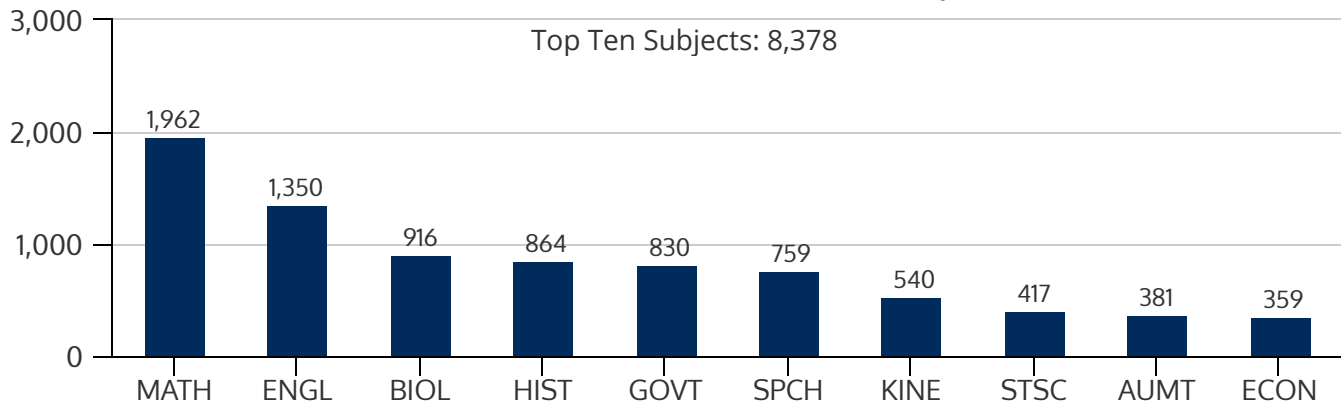

SOUTH CAMPUS 2021FL

FALL 2021 HEADCOUNT: 6,615 STUDENTS

STUDENT DEMOGRAPHICS

ETHNICITY

GENDER

AGE GROUP

COURSE ENROLLMENTS

FALL 2021 COURSE ENROLLMENT: 13,631

Source: ST Student Enrollment Data (Census Day) - Credit Type N excluded