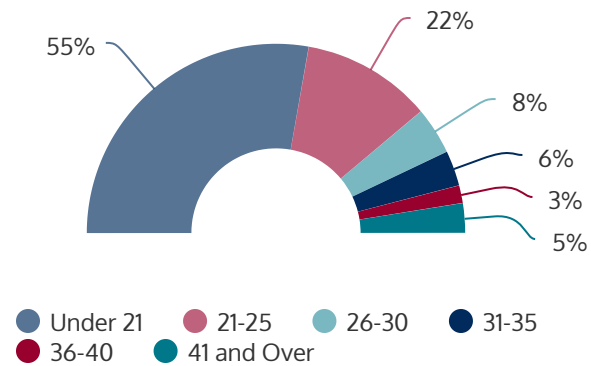

SOUTH CAMPUS 2021FL

FALL 2021 HEADCOUNT: 6,615 STUDENTS

STUDENT DEMOGRAPHICS

ETHNICITY

GENDER

AGE GROUP

COURSE ENROLLMENTS

FALL 2021 COURSE ENROLLMENT: 13,631