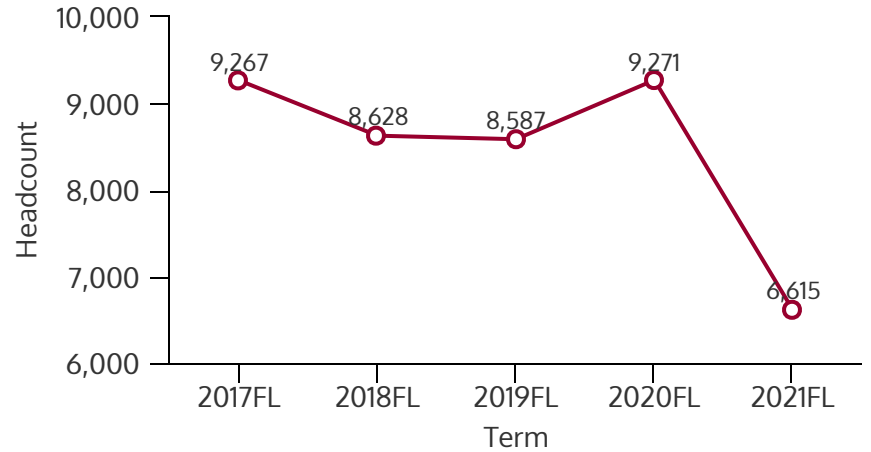

SOUTH CAMPUS 2021FL

FALL 2021 HEADCOUNT: 6,615 STUDENTS

STUDENT DEMOGRAPHICS

ETHNICITY

GENDER

AGE GROUP

COURSE ENROLLMENTS

FALL 2021 COURSE ENROLLMENT: 13,631

Source: ST Student Enrollment Data (Census Day) - Credit Type N excluded