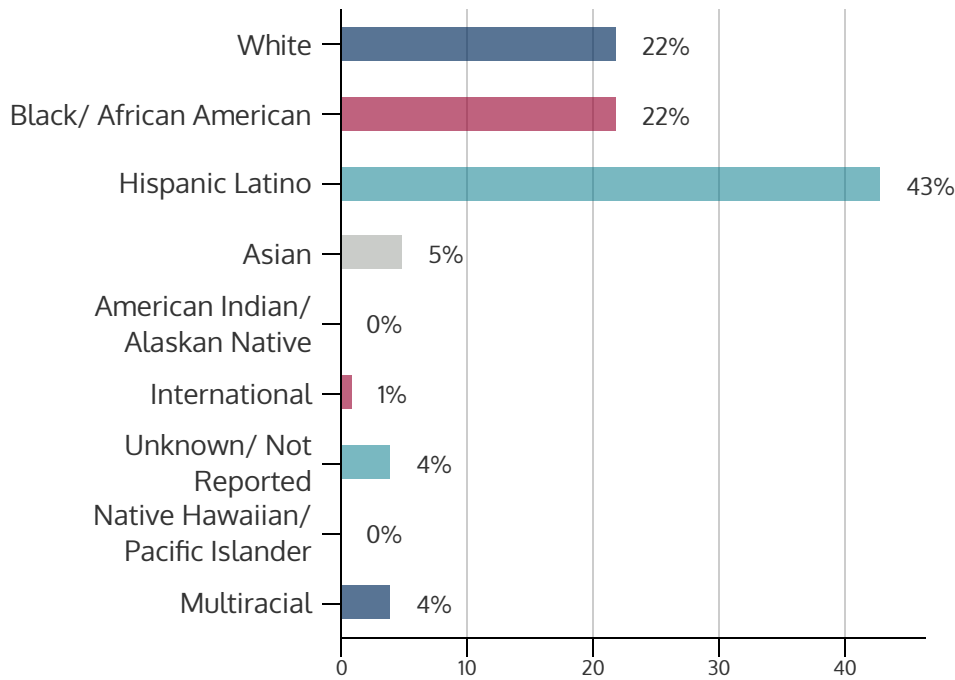

SOUTH CAMPUS 2021FL

FALL 2021 HEADCOUNT: 6,615 STUDENTS

STUDENT DEMOGRAPHICS

ETHNICITY

GENDER

AGE GROUP

COURSE ENROLLMENTS

FALL 2021 COURSE ENROLLMENT: 13,631