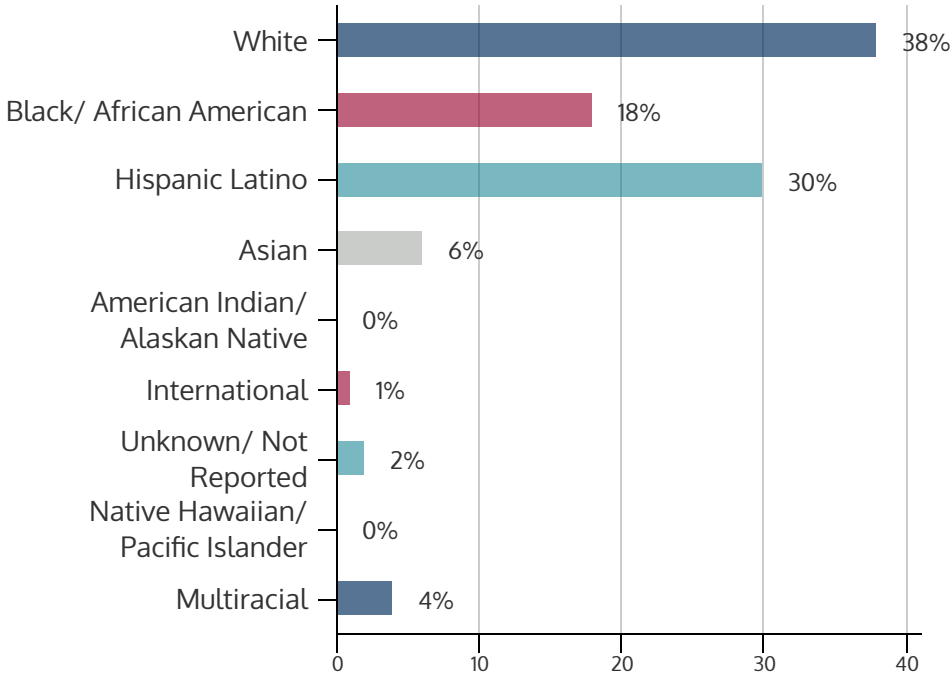

TCC CONNECT CAMPUS 2021SP

SPRING 2021 HEADCOUNT: 12,603 STUDENTS

STUDENT DEMOGRAPHICS

ETHNICITY

GENDER

AGE GROUP

COURSE ENROLLMENTS

SPRING 2021 COURSE ENROLLMENT: 22,619