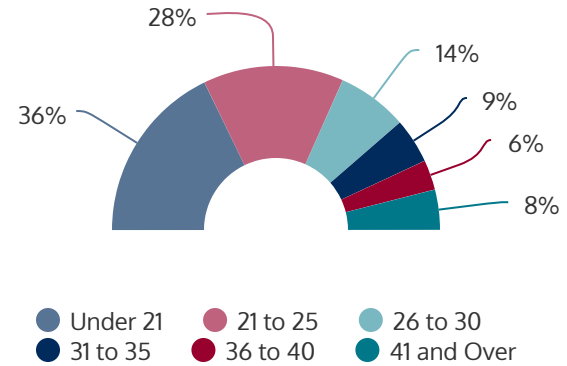

TCC CONNECT CAMPUS 2021SP

SPRING 2021 HEADCOUNT: 12,603 STUDENTS

STUDENT DEMOGRAPHICS

ETHNICITY

GENDER

AGE GROUP

COURSE ENROLLMENTS

SPRING 2021 COURSE ENROLLMENT: 22,619