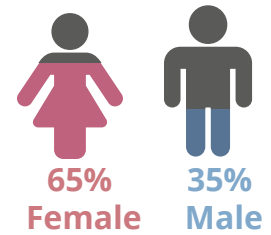

TCC CONNECT CAMPUS 2021SP

SPRING 2021 HEADCOUNT: 12,603 STUDENTS

STUDENT DEMOGRAPHICS

ETHNICITY

GENDER

AGE GROUP

COURSE ENROLLMENTS

SPRING 2021 COURSE ENROLLMENT: 22,619