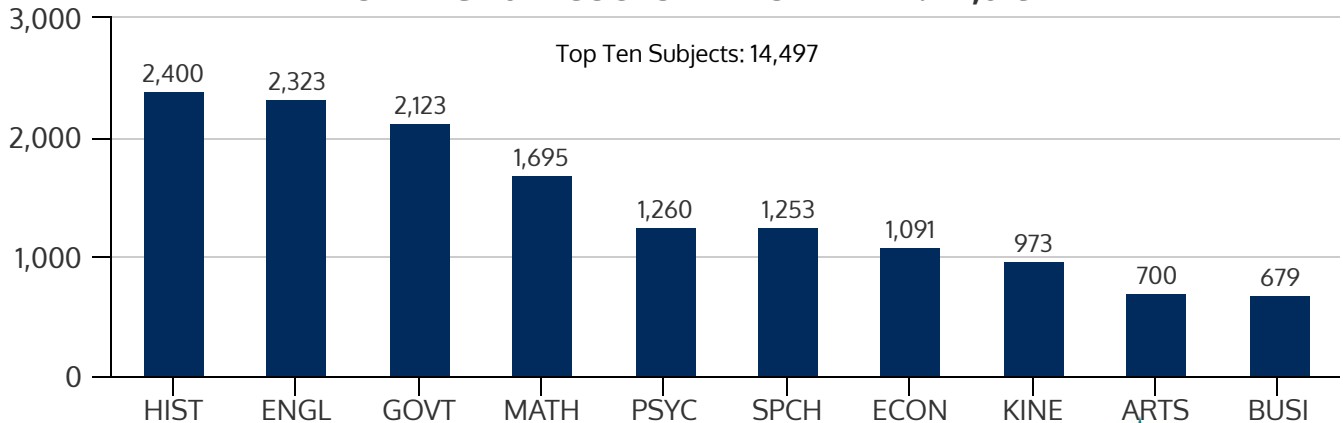

TCC CONNECT CAMPUS 2021SP

SPRING 2021 HEADCOUNT: 12,603 STUDENTS

STUDENT DEMOGRAPHICS

ETHNICITY

GENDER

AGE GROUP

COURSE ENROLLMENTS

SPRING 2021 COURSE ENROLLMENT: 22,619

Source: ST Student Enrollment Data (Census Day) - Credit Type N excluded