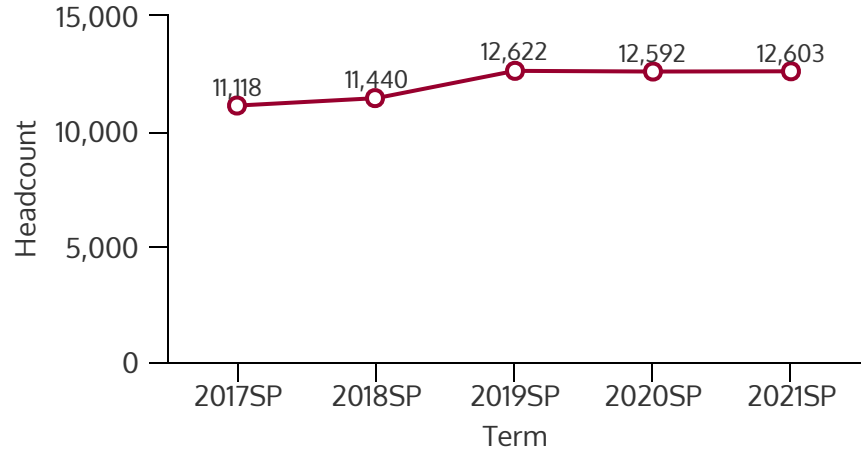

TCC CONNECT CAMPUS 2021SP

SPRING 2021 HEADCOUNT: 12,603 STUDENTS

STUDENT DEMOGRAPHICS

ETHNICITY

GENDER

AGE GROUP

COURSE ENROLLMENTS

SPRING 2021 COURSE ENROLLMENT: 22,619

Source: ST Student Enrollment Data (Census Day) - Credit Type N excluded