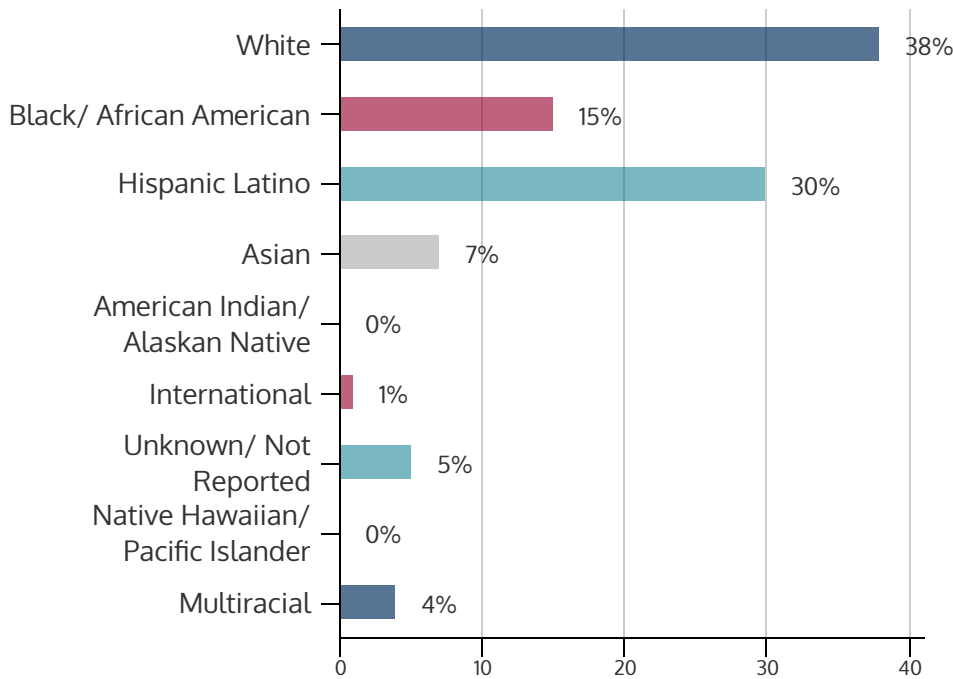

NORTHEAST CAMPUS 2021SP

SPRING 2021 HEADCOUNT: 12,742 STUDENTS

STUDENT DEMOGRAPHICS

ETHNICITY

GENDER

AGE GROUP

COURSE ENROLLMENTS

SPRING 2021 COURSE ENROLLMENT: 22,461