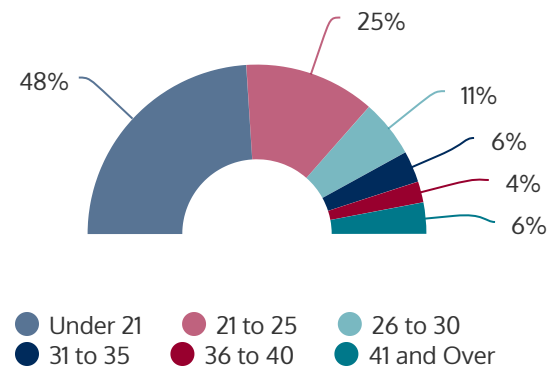

NORTHEAST CAMPUS 2021SP

SPRING 2021 HEADCOUNT: 12,742 STUDENTS

STUDENT DEMOGRAPHICS

ETHNICITY

GENDER

AGE GROUP

COURSE ENROLLMENTS

SPRING 2021 COURSE ENROLLMENT: 22,461