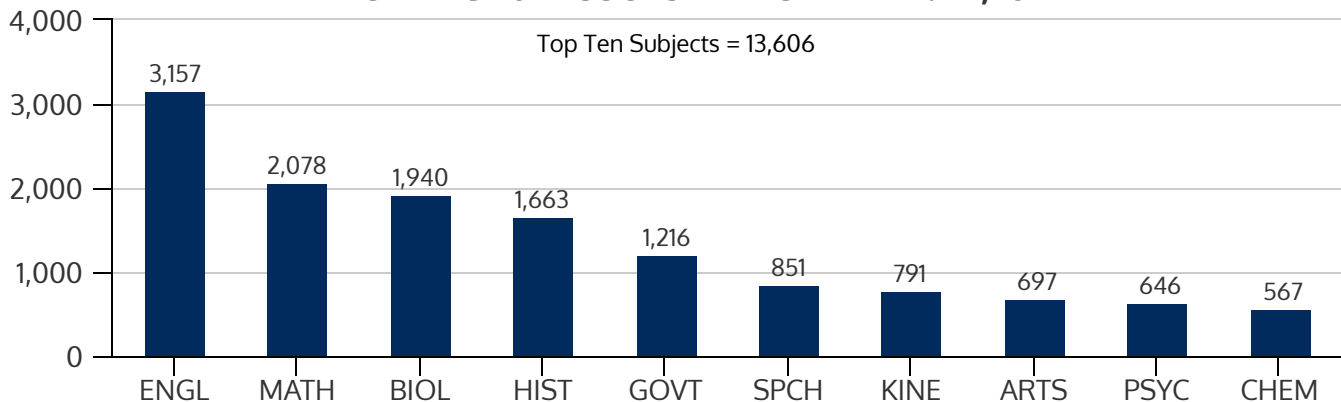

NORTHEAST CAMPUS 2021SP

SPRING 2021 HEADCOUNT: 12,742 STUDENTS

STUDENT DEMOGRAPHICS

ETHNICITY

GENDER

AGE GROUP

COURSE ENROLLMENTS

SPRING 2021 COURSE ENROLLMENT: 22,461

Source: ST Student Enrollment Data (Census Day) - Credit Type N excluded