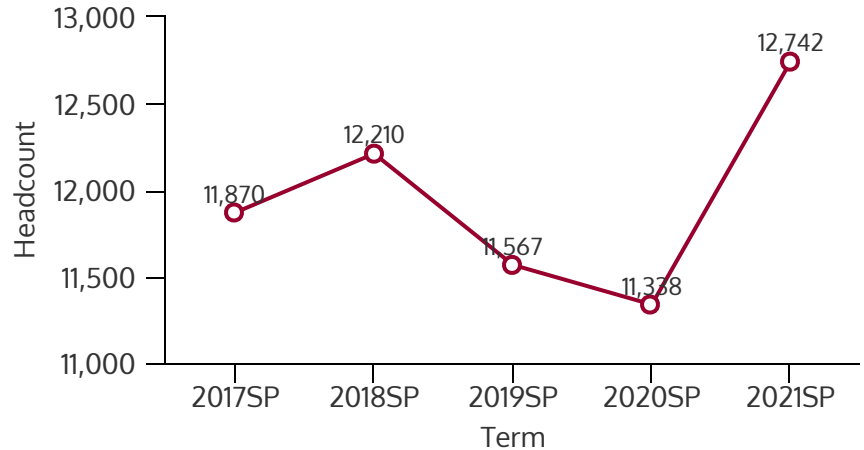

NORTHEAST CAMPUS 2021SP

SPRING 2021 HEADCOUNT: 12,742 STUDENTS

STUDENT DEMOGRAPHICS

ETHNICITY

GENDER

AGE GROUP

COURSE ENROLLMENTS

SPRING 2021 COURSE ENROLLMENT: 22,461

Source: ST Student Enrollment Data (Census Day) - Credit Type N excluded