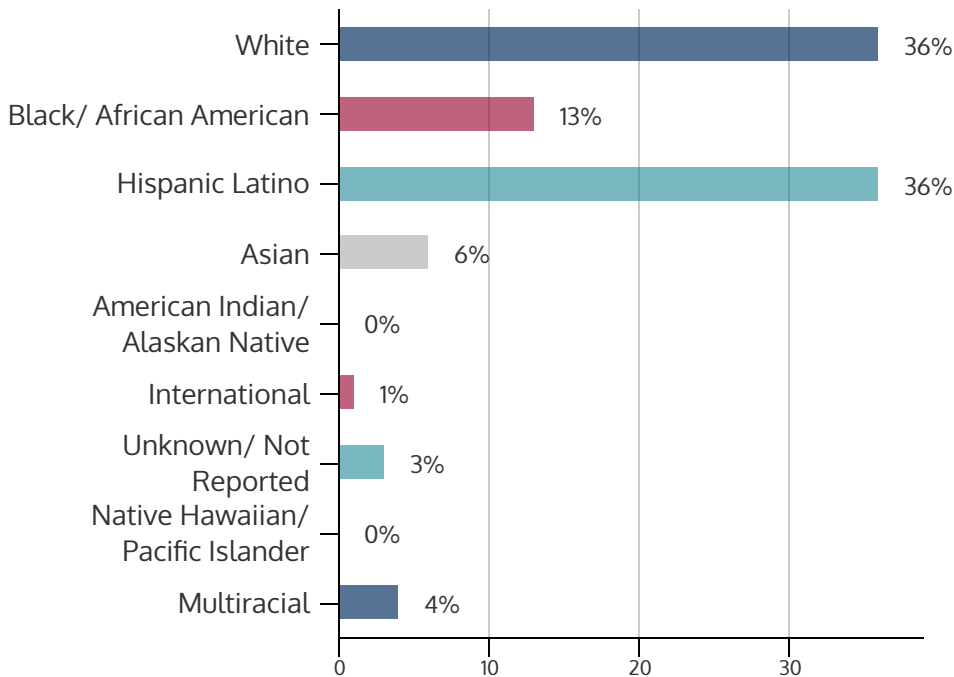

NORTHWEST CAMPUS 2021SP

SPRING 2021 HEADCOUNT: 10,538 STUDENTS

STUDENT DEMOGRAPHICS

ETHNICITY

GENDER

AGE GROUP

COURSE ENROLLMENTS

SPRING 2021 COURSE ENROLLMENT: 17,919