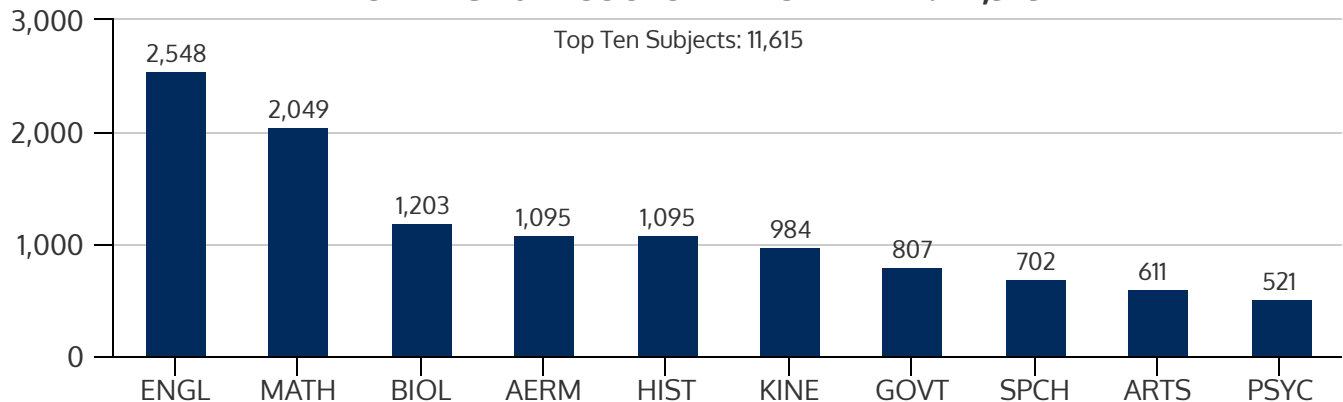

NORTHWEST CAMPUS 2021SP

SPRING 2021 HEADCOUNT: 10,538 STUDENTS

STUDENT DEMOGRAPHICS

ETHNICITY

GENDER

AGE GROUP

COURSE ENROLLMENTS

SPRING 2021 COURSE ENROLLMENT: 17,919

Source: ST Student Enrollment Data (Census Day) - Credit Type N excluded