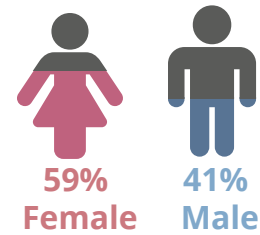

NORTHWEST CAMPUS 2021SP

SPRING 2021 HEADCOUNT: 10,538 STUDENTS

STUDENT DEMOGRAPHICS

ETHNICITY

GENDER

AGE GROUP

COURSE ENROLLMENTS

SPRING 2021 COURSE ENROLLMENT: 17,919