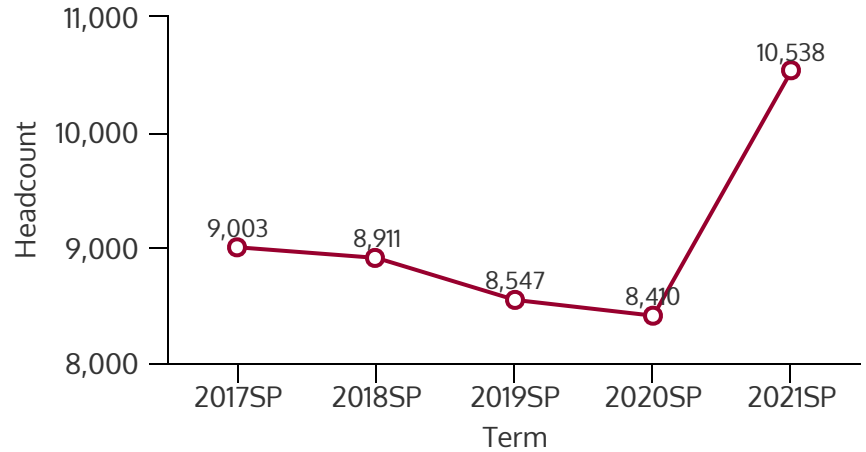

NORTHWEST CAMPUS 2021SP

SPRING 2021 HEADCOUNT: 10,538 STUDENTS

STUDENT DEMOGRAPHICS

ETHNICITY

GENDER

AGE GROUP

COURSE ENROLLMENTS

SPRING 2021 COURSE ENROLLMENT: 17,919

Source: ST Student Enrollment Data (Census Day) - Credit Type N excluded