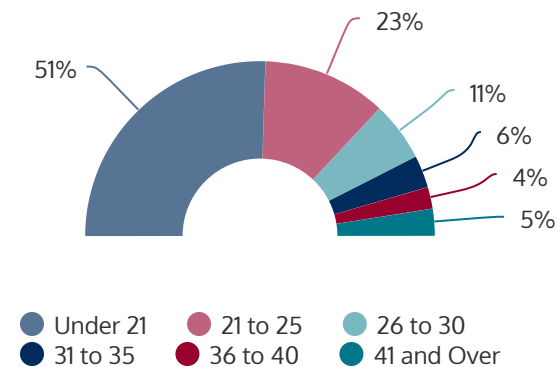

NORTHWEST CAMPUS 2021SP

SPRING 2021 HEADCOUNT: 10,538 STUDENTS

STUDENT DEMOGRAPHICS

ETHNICITY

GENDER

AGE GROUP

COURSE ENROLLMENTS

SPRING 2021 COURSE ENROLLMENT: 17,919