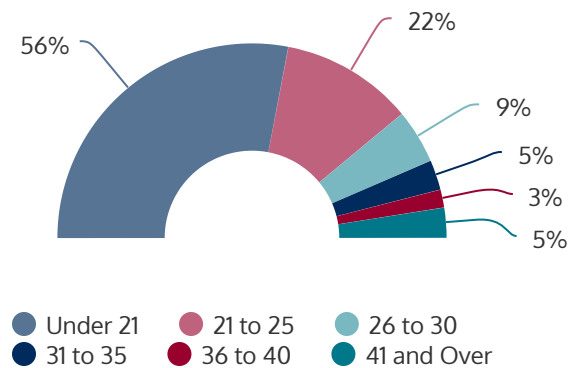

SOUTHEAST CAMPUS 2021SP

SPRING 2021 HEADCOUNT: 11,262 STUDENTS

STUDENT DEMOGRAPHICS

ETHNICITY

GENDER

AGE GROUP

COURSE ENROLLMENTS

SPRING 2021 COURSE ENROLLMENT: 20,243