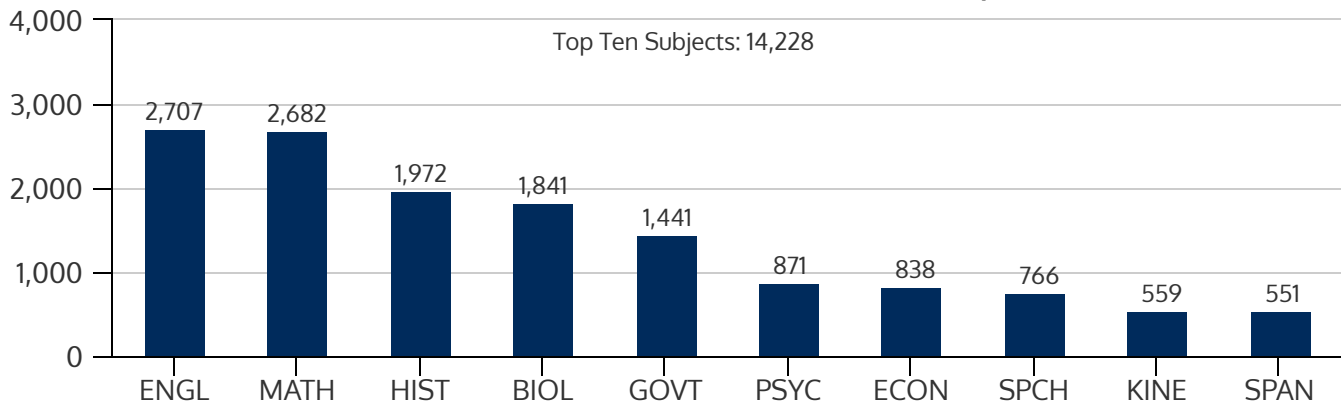

SOUTHEAST CAMPUS 2021SP

SPRING 2021 HEADCOUNT: 11,262 STUDENTS

STUDENT DEMOGRAPHICS

ETHNICITY

GENDER

AGE GROUP

COURSE ENROLLMENTS

SPRING 2021 COURSE ENROLLMENT: 20,243

Source: ST Student Enrollment Data (Census Day) - Credit Type N excluded