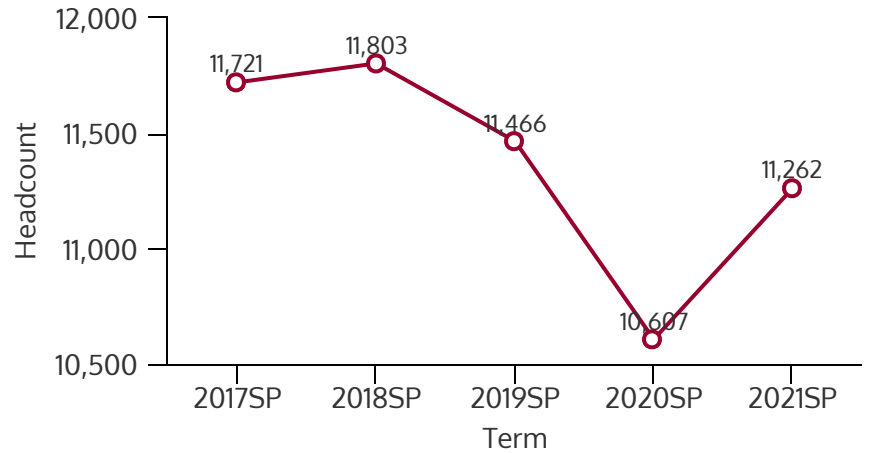

SOUTHEAST CAMPUS 2021SP

SPRING 2021 HEADCOUNT: 11,262 STUDENTS

STUDENT DEMOGRAPHICS

ETHNICITY

GENDER

AGE GROUP

COURSE ENROLLMENTS

SPRING 2021 COURSE ENROLLMENT: 20,243

Source: ST Student Enrollment Data (Census Day) - Credit Type N excluded