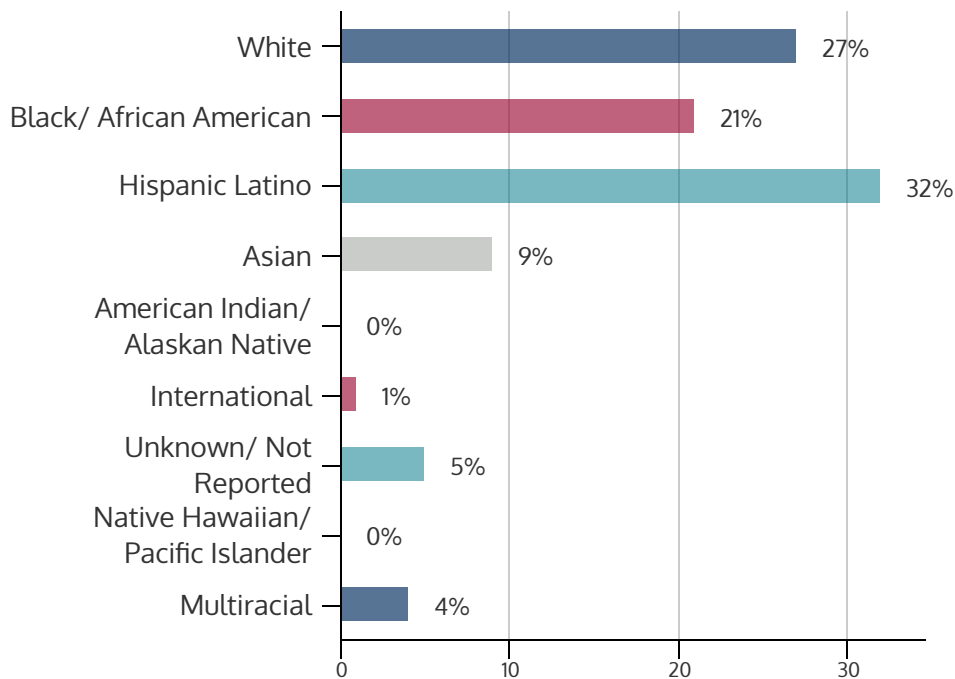

SOUTHEAST CAMPUS 2021SP

SPRING 2021 HEADCOUNT: 11,262 STUDENTS

STUDENT DEMOGRAPHICS

ETHNICITY

GENDER

AGE GROUP

COURSE ENROLLMENTS

SPRING 2021 COURSE ENROLLMENT: 20,243