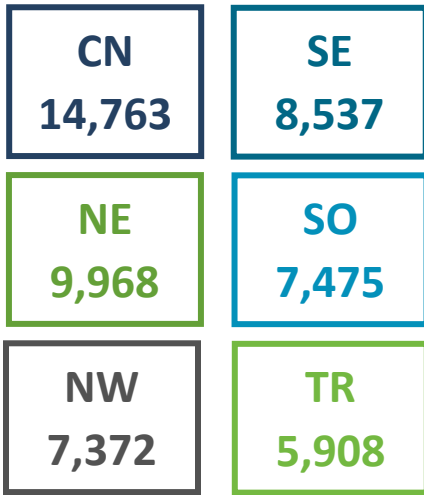

# TARRANT COUNTY COLLEGE 2022FL

## CAMPUS HEADCOUNTS