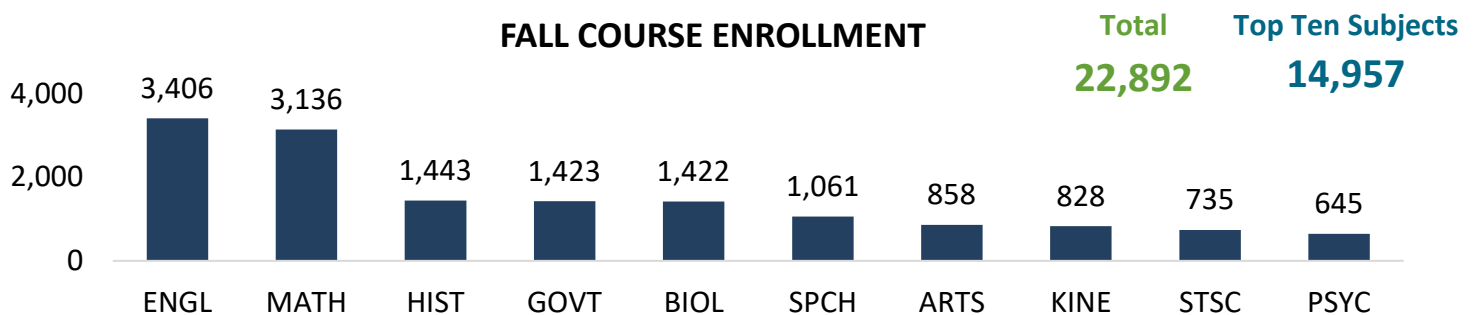

NORTHEAST CAMPUS 2022FL

FALL HEADCOUNT

STUDENT DEMOGRAPHICS

ETHNICITY

GENDER

AGE GROUP

COURSE ENROLLMENTS

FALL COURSE ENROLLMENT

Source: ST Student Enrollment Data (Census Day) – Credit Type N excluded