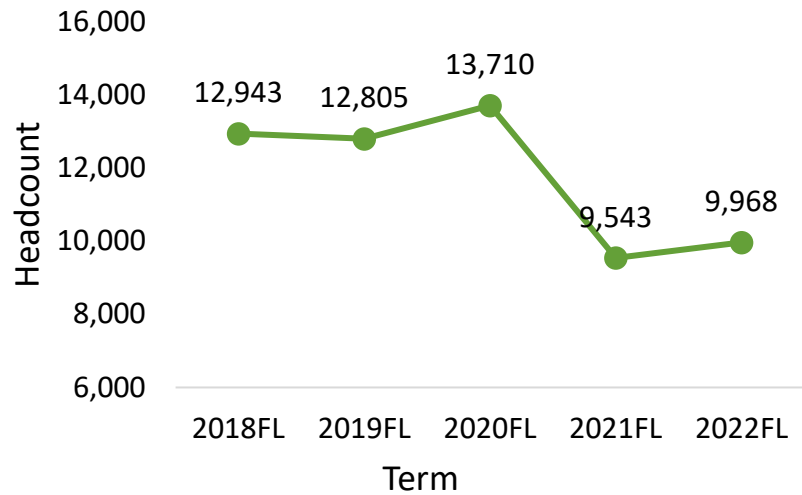

NORTHEAST CAMPUS 2022FL

FALL HEADCOUNT

STUDENT DEMOGRAPHICS

ETHNICITY

GENDER

AGE GROUP

COURSE ENROLLMENTS

FALL COURSE ENROLLMENT

Source: ST Student Enrollment Data (Census Day) – Credit Type N excluded