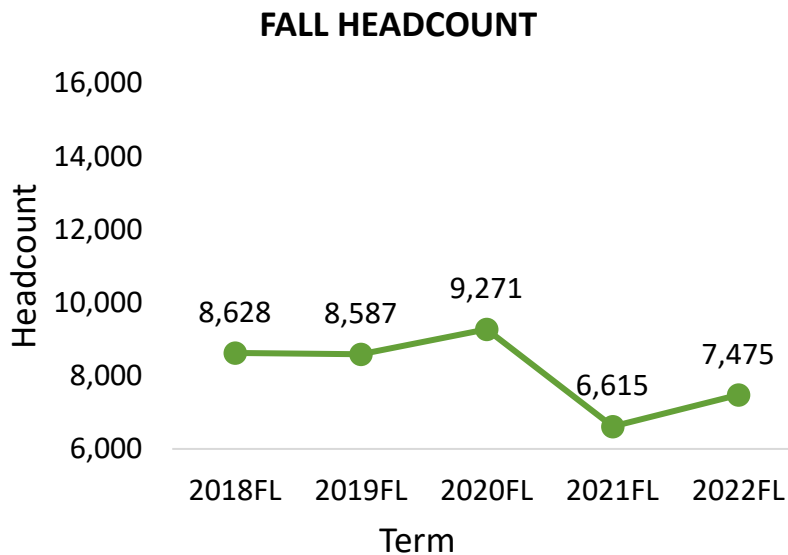

SOUTH CAMPUS 2022FL

STUDENT DEMOGRAPHICS

COURSE ENROLLMENTS

Source: ST Student Enrollment Data (Census Day) – Credit Type N excluded