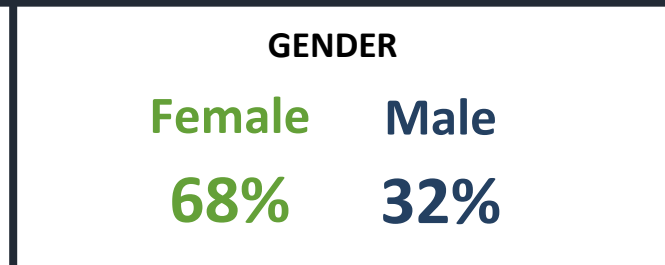

TRINITY RIVER CAMPUS 2022FL

STUDENT DEMOGRAPHICS

COURSE ENROLLMENTS

Source: ST Student Enrollment Data (Census Day) – Credit Type N excluded