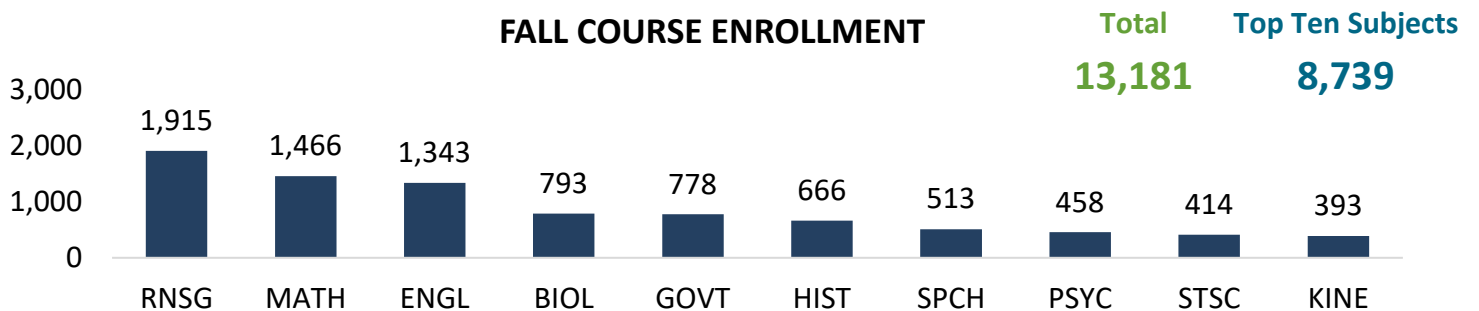

TRINITY RIVER CAMPUS 2022FL

STUDENT DEMOGRAPHICS

COURSE ENROLLMENTS

Source: ST Student Enrollment Data (Census Day) – Credit Type N excluded