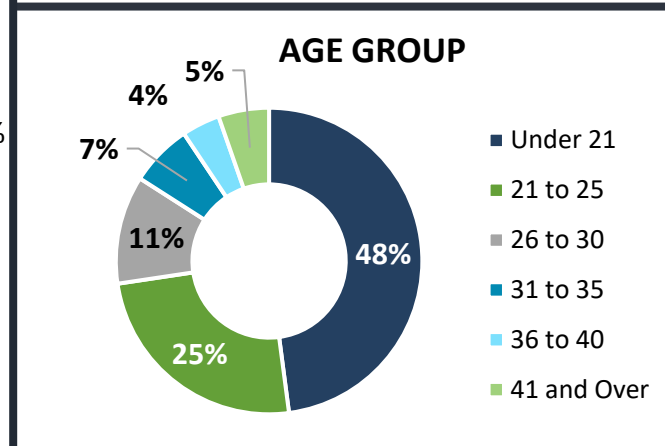

TRINITY RIVER CAMPUS 2022FL

STUDENT DEMOGRAPHICS

COURSE ENROLLMENTS

Source: ST Student Enrollment Data (Census Day) – Credit Type N excluded