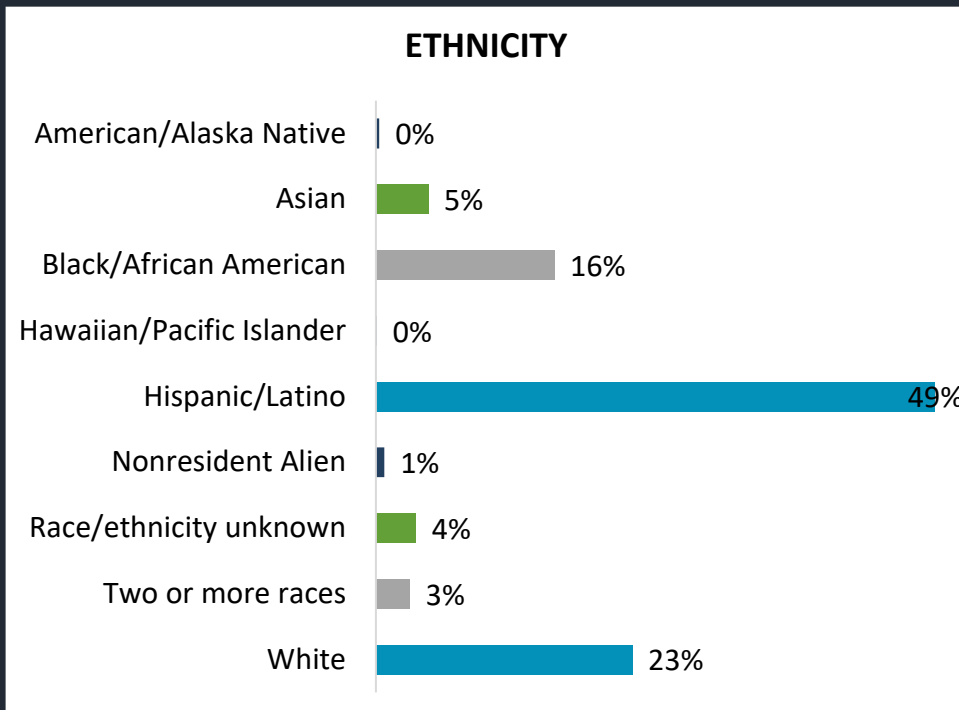

TRINITY RIVER CAMPUS 2022FL

STUDENT DEMOGRAPHICS

COURSE ENROLLMENTS

Source: ST Student Enrollment Data (Census Day) – Credit Type N excluded