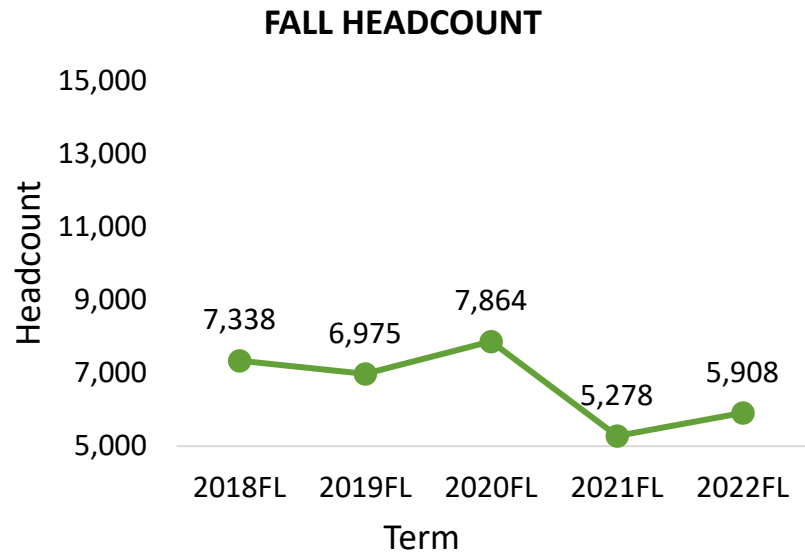

TRINITY RIVER CAMPUS 2022FL

STUDENT DEMOGRAPHICS

COURSE ENROLLMENTS

Source: ST Student Enrollment Data (Census Day) – Credit Type N excluded