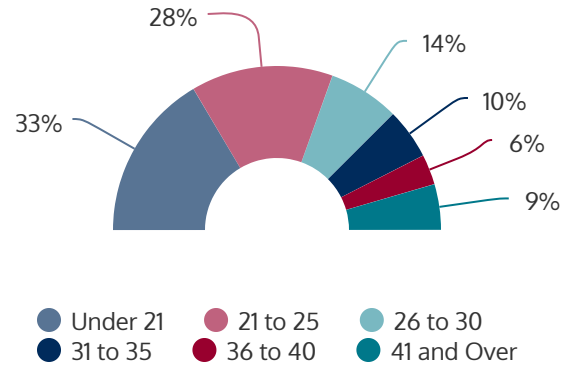

TCC CONNECT CAMPUS 2022SP

SPRING 2022 HEADCOUNT: 15,542 STUDENTS

STUDENT DEMOGRAPHICS

ETHNICITY

GENDER

AGE GROUP

COURSE ENROLLMENTS

SPRING 2022 COURSE ENROLLMENT: 30,338

Source: Enrollment by Term (Census Day) - Credit Type N excluded