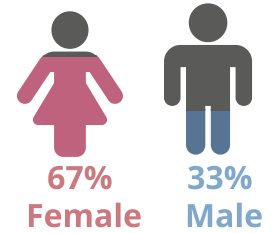

TCC CONNECT CAMPUS 2022SP

SPRING 2022 HEADCOUNT: 15,542 STUDENTS

STUDENT DEMOGRAPHICS

ETHNICITY

GENDER

AGE GROUP

COURSE ENROLLMENTS

SPRING 2022 COURSE ENROLLMENT: 30,338