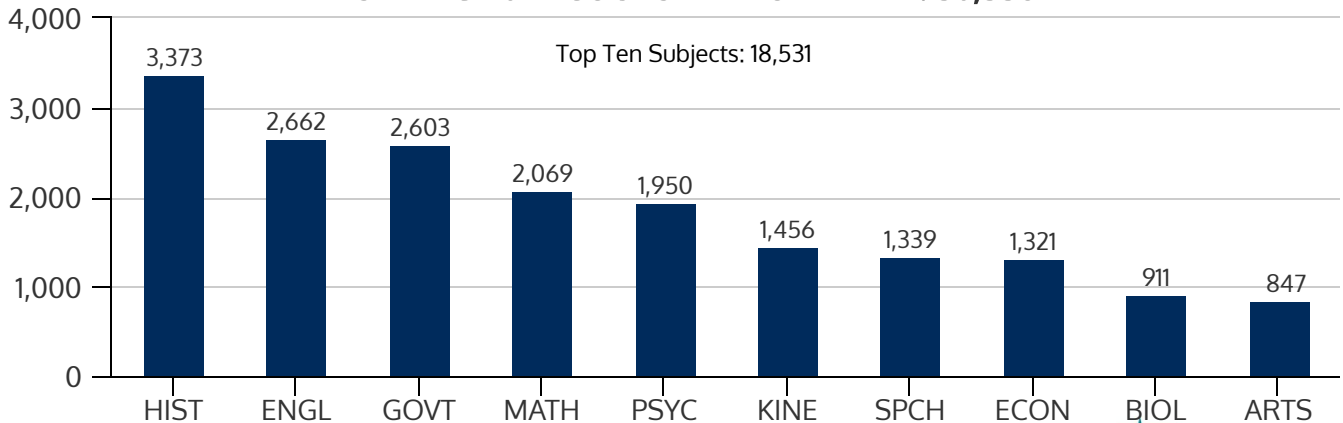

TCC CONNECT CAMPUS 2022SP

SPRING 2022 HEADCOUNT: 15,542 STUDENTS

STUDENT DEMOGRAPHICS

ETHNICITY

GENDER

AGE GROUP

COURSE ENROLLMENTS

SPRING 2022 COURSE ENROLLMENT: 30,338

Source: Enrollment by Term (Census Day) - Credit Type N excluded