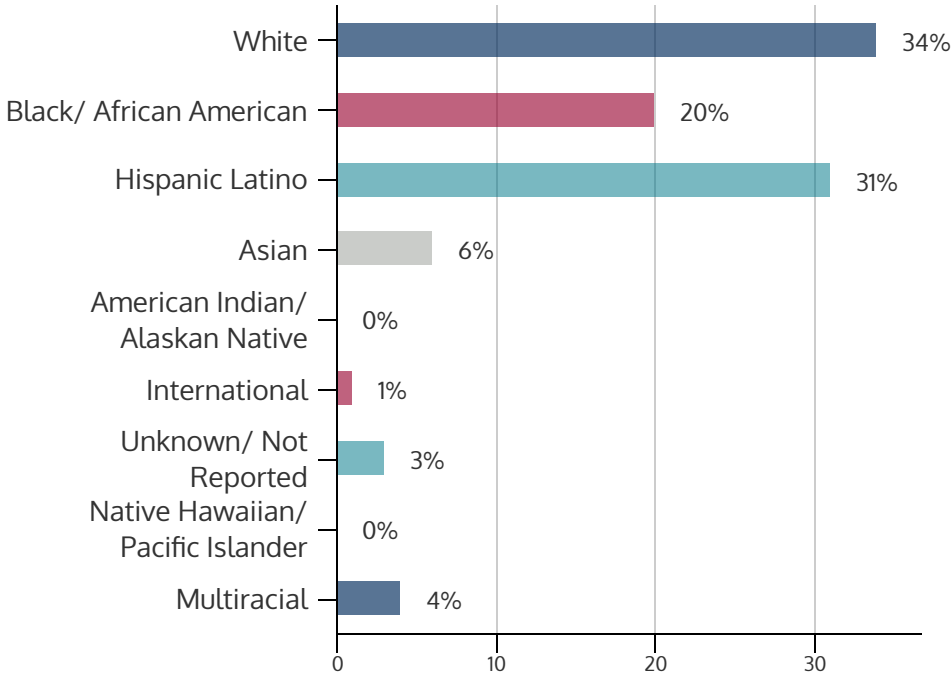

TCC CONNECT CAMPUS 2022SP

SPRING 2022 HEADCOUNT: 15,542 STUDENTS

STUDENT DEMOGRAPHICS

ETHNICITY

GENDER

AGE GROUP

COURSE ENROLLMENTS

SPRING 2022 COURSE ENROLLMENT: 30,338

Source: Enrollment by Term (Census Day) - Credit Type N excluded