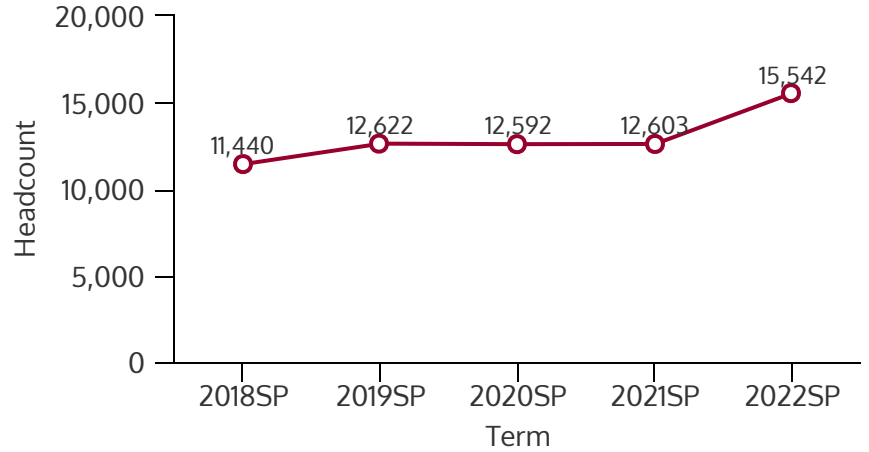

TCC CONNECT CAMPUS 2022SP

SPRING 2022 HEADCOUNT: 15,542 STUDENTS

STUDENT DEMOGRAPHICS

ETHNICITY

GENDER

AGE GROUP

COURSE ENROLLMENTS

SPRING 2022 COURSE ENROLLMENT: 30,338

Source: Enrollment by Term (Census Day) - Credit Type N excluded