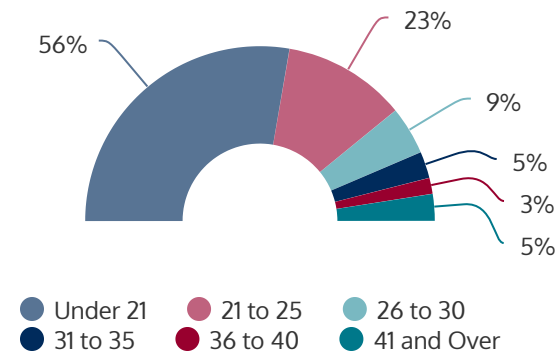

NORTHWEST CAMPUS 2022SP

SPRING 2022 HEADCOUNT: 6,720 STUDENTS

STUDENT DEMOGRAPHICS

ETHNICITY

GENDER

AGE GROUP

COURSE ENROLLMENTS

SPRING 2022 COURSE ENROLLMENT: 14,338

Source: Enrollment by Term (Census Day) - Credit Type N excluded