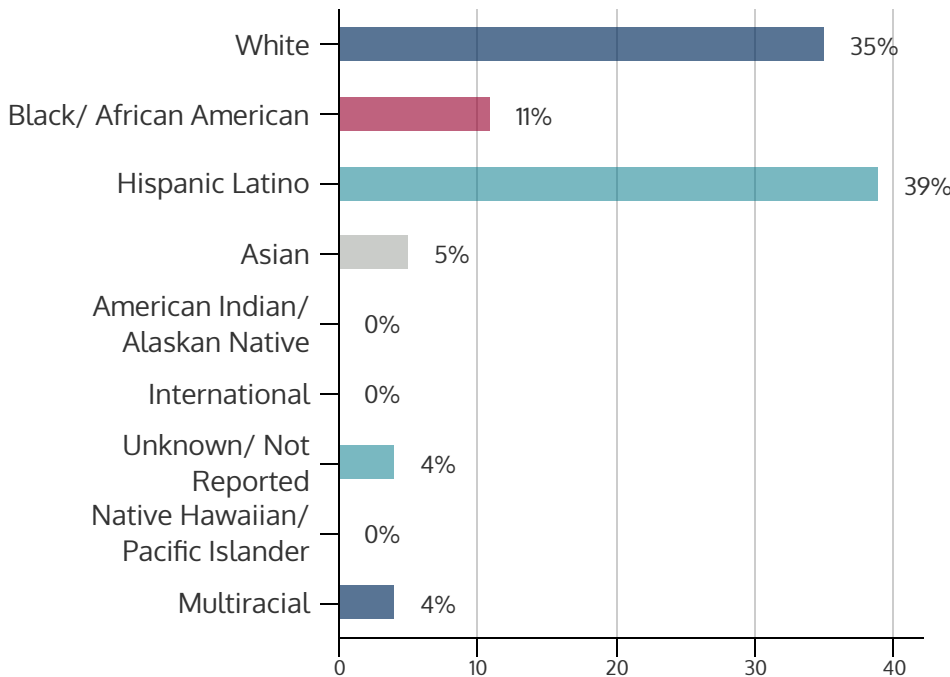

NORTHWEST CAMPUS 2022SP

SPRING 2022 HEADCOUNT: 6,720 STUDENTS

STUDENT DEMOGRAPHICS

ETHNICITY

GENDER

AGE GROUP

COURSE ENROLLMENTS

SPRING 2022 COURSE ENROLLMENT: 14,338