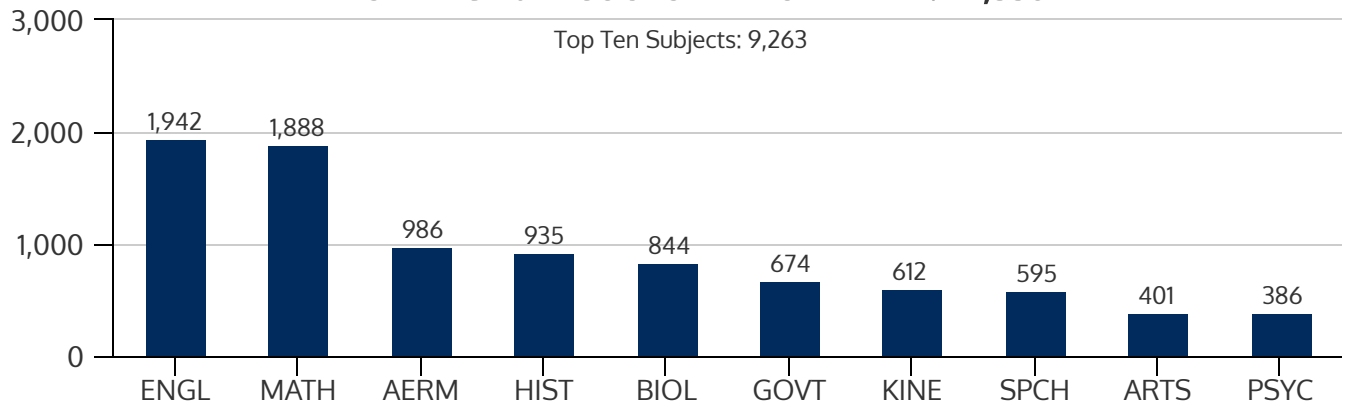

NORTHWEST CAMPUS 2022SP

SPRING 2022 HEADCOUNT: 6,720 STUDENTS

STUDENT DEMOGRAPHICS

ETHNICITY

GENDER

AGE GROUP

COURSE ENROLLMENTS

SPRING 2022 COURSE ENROLLMENT: 14,338

Source: Enrollment by Term (Census Day) - Credit Type N excluded