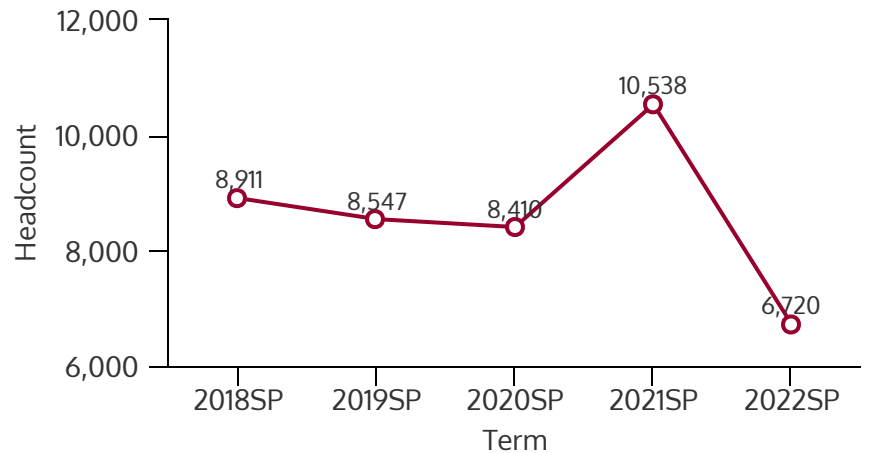

NORTHWEST CAMPUS 2022SP

SPRING 2022 HEADCOUNT: 6,720 STUDENTS

STUDENT DEMOGRAPHICS

ETHNICITY

GENDER

AGE GROUP

COURSE ENROLLMENTS

SPRING 2022 COURSE ENROLLMENT: 14,338

Source: Enrollment by Term (Census Day) - Credit Type N excluded