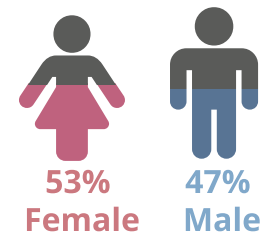

NORTHWEST CAMPUS 2022SP

SPRING 2022 HEADCOUNT: 6,720 STUDENTS

STUDENT DEMOGRAPHICS

ETHNICITY

GENDER

AGE GROUP

COURSE ENROLLMENTS

SPRING 2022 COURSE ENROLLMENT: 14,338