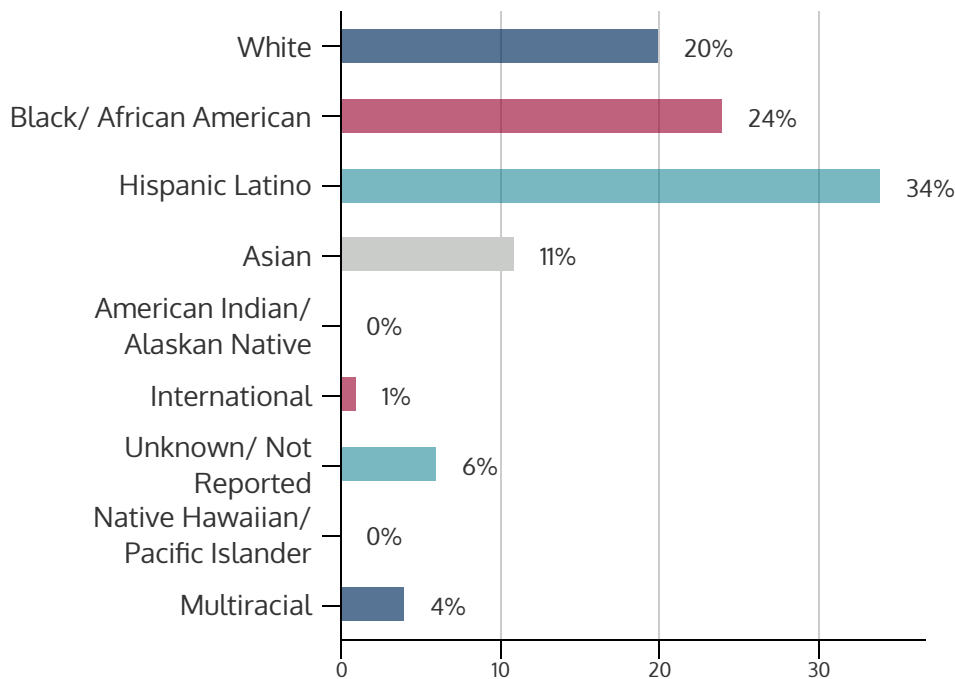

SOUTHEAST CAMPUS 2022SP

SPRING 2022 HEADCOUNT: 7,881 STUDENTS

STUDENT DEMOGRAPHICS

ETHNICITY

GENDER

AGE GROUP

COURSE ENROLLMENTS

SPRING 2022 COURSE ENROLLMENT: 17,451