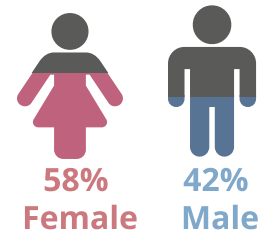

SOUTHEAST CAMPUS 2022SP

SPRING 2022 HEADCOUNT: 7,881 STUDENTS

STUDENT DEMOGRAPHICS

ETHNICITY

GENDER

AGE GROUP

COURSE ENROLLMENTS

SPRING 2022 COURSE ENROLLMENT: 17,451