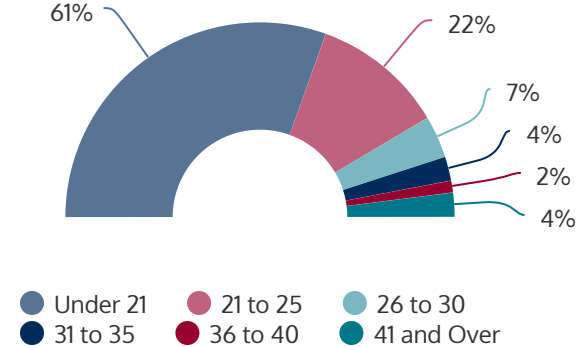

SOUTHEAST CAMPUS 2022SP

SPRING 2022 HEADCOUNT: 7,881 STUDENTS

STUDENT DEMOGRAPHICS

ETHNICITY

GENDER

AGE GROUP

COURSE ENROLLMENTS

SPRING 2022 COURSE ENROLLMENT: 17,451

Source: Enrollment by Term (Census Day) - Credit Type N excluded