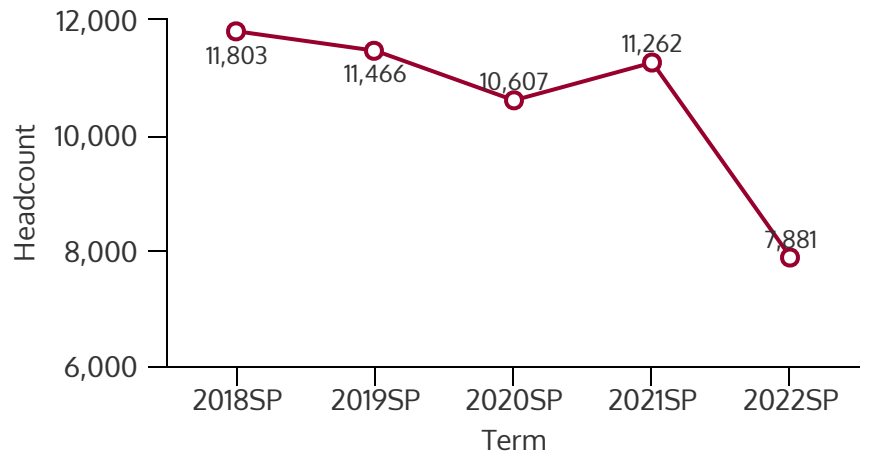

SOUTHEAST CAMPUS 2022SP

SPRING 2022 HEADCOUNT: 7,881 STUDENTS

STUDENT DEMOGRAPHICS

ETHNICITY

GENDER

AGE GROUP

COURSE ENROLLMENTS

SPRING 2022 COURSE ENROLLMENT: 17,451

Source: Enrollment by Term (Census Day) - Credit Type N excluded