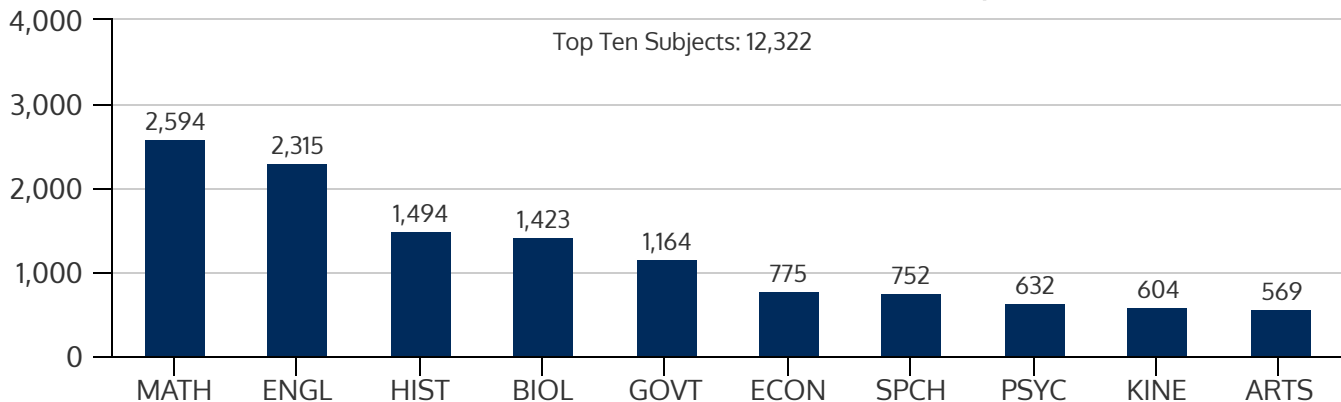

SOUTHEAST CAMPUS 2022SP

SPRING 2022 HEADCOUNT: 7,881 STUDENTS

STUDENT DEMOGRAPHICS

ETHNICITY

GENDER

AGE GROUP

COURSE ENROLLMENTS

SPRING 2022 COURSE ENROLLMENT: 17,451

Source: Enrollment by Term (Census Day) - Credit Type N excluded