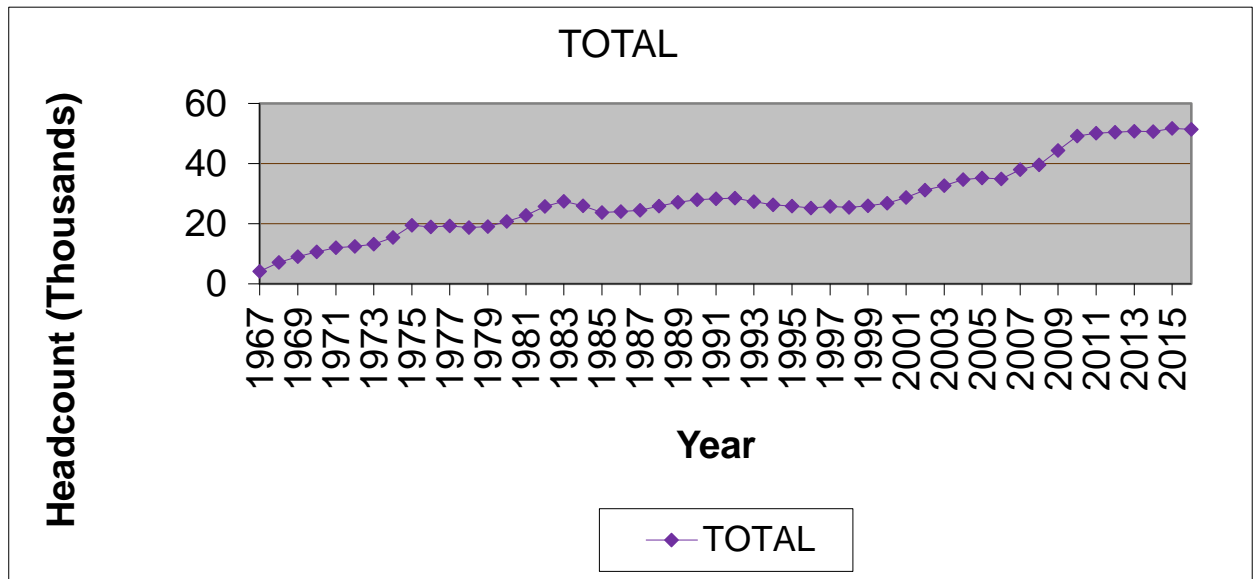

STATISTICAL HANDBOOK

2016FL

HEADCOUNT ENROLLMENTS FALL SEMESTERS -- 1967 – PRESENT

Office of Institutional Intelligence and
Research

Tarrant County College