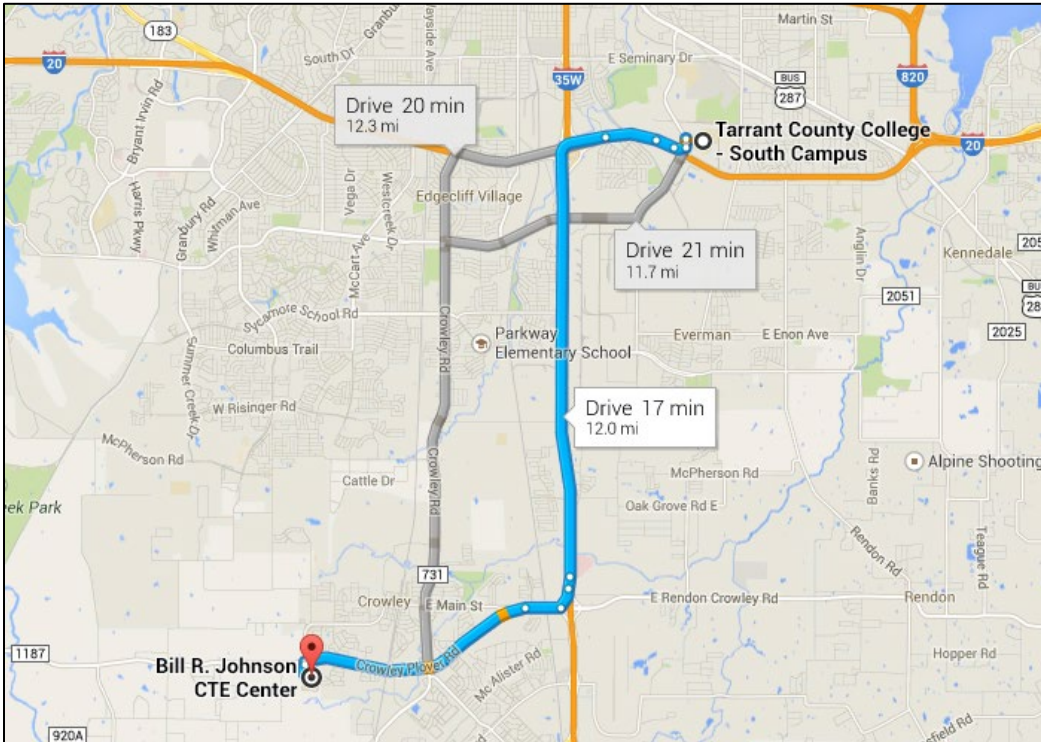

Tarrant County College – Crowley South Campus Center

Take I-35W South to the 1187 Crowley/ Rendon exit. Turn right and drive west. Turn left on McCart Ave.