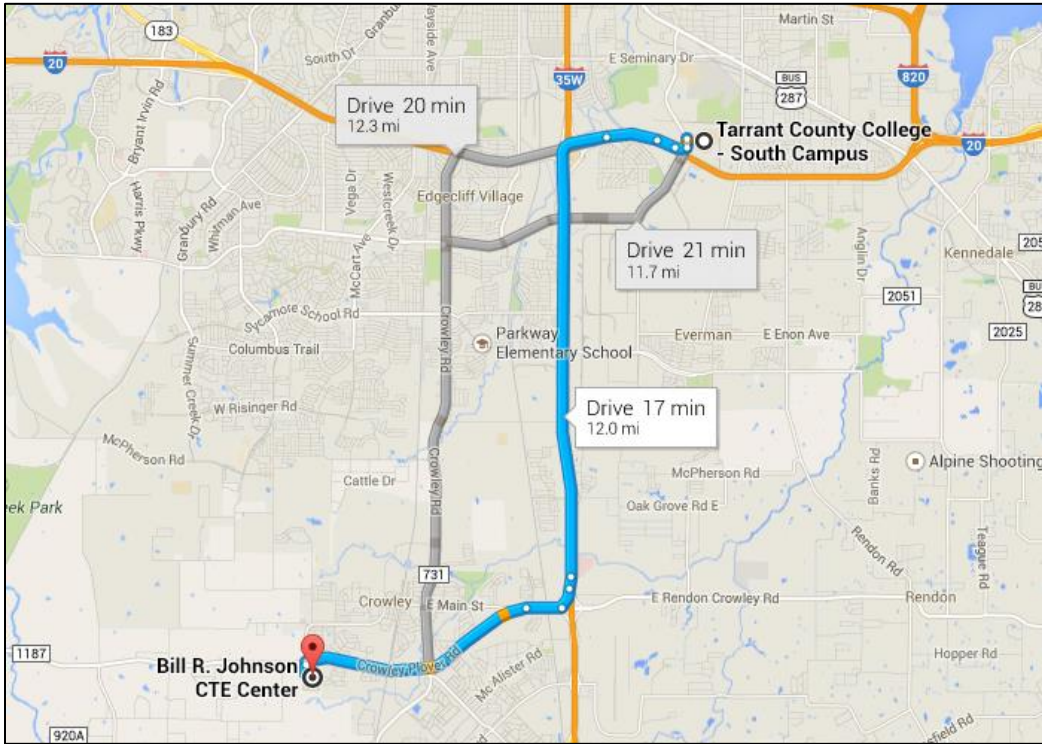

# South Crowley Center

Take I-35W South to the 1187 Crowley/ Rendon exit. Turn right and drive west. Turn left on McCart Ave.